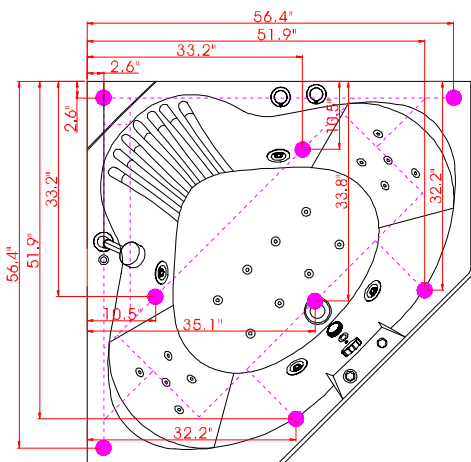

ARIEL

WHIRLPOOL

ARIEL PLATINUM PW1685959CW1 WHIRLPOOL BATHTUB

MODEL: PW1685959CW1

Size 59.6"W x 59.6"D x 32.7"H

- Features
- 110V/60Hz
 - 1.5HP Water Pump
 - Handheld Showerhead
 - 22 Hydro-Massage Jets
 - Headrest

SPECIFICATIONS

FRONT VIEW

BACK VIEW

SIDE VIEW

TOP VIEW