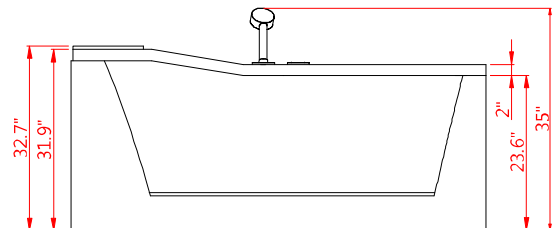

ARIEL

WHIRLPOOL

ARIEL PLATINUM PW1685959CW1 WHIRLPOOL BATHTUB

MODEL: PW1685959CW1

Size 59.6"W x 59.6"D x 32.7"H

- Features
- 110V/60Hz
 - 1.5HP Water Pump
 - Handheld Showerhead
 - 22 Hydro-Massage Jets
 - Headrest

SPECIFICATIONS

FRONT VIEW

BACK VIEW

SIDE VIEW

TOP VIEW