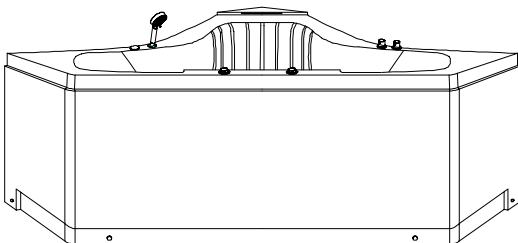

ARIEL

WHIRLPOOL

ARIEL PLATINUM PW1685959CW1 WHIRLPOOL BATHTUB

MODEL: PW1685959CW1

Size 59.6"W x 59.6"D x 32.7"H

- Features
- 110V/60Hz
 - 1.5HP Water Pump
 - Handheld Showerhead
 - 22 Hydro-Massage Jets
 - Headrest

SPECIFICATIONS

FRONT VIEW

BACK VIEW

SIDE VIEW

TOP VIEW