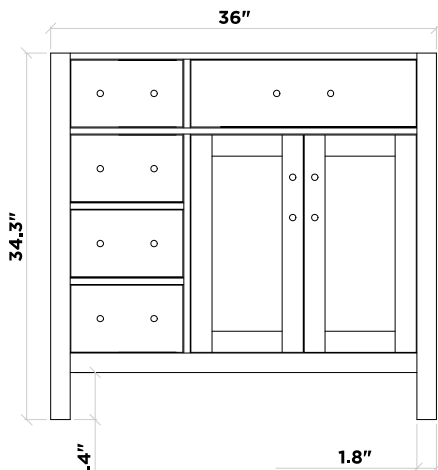

BASE CABINET

CABINET SIZE

36"W × 21.5"D × 34.5"H

MIRROR SIZE

28"W × 35"H

FEATURES

- Solid wood frame with MDF panels.
- Two soft-closing doors with adjustable hinges.
- Four soft-closing drawers with under-mount drawer glides.
- Dove-tail construction drawer boxes.
- Satin nickel finish hardware.
- Matching framed mirror included.

FRONT VIEW

BACK VIEW

SIDE VIEW

MIRROR VIEW

COUNTERTOP

DIMENSIONS

37"W × 22"D × 0.75"H

FEATURES

- Italian carrara white marble countertop.
- Matching backsplash included.
- Countertop pre-drilled for 8 in. widespread faucets.
- One ceramic UPC certified under-mount oval sink.

TOP VIEW

BACKSPLASH