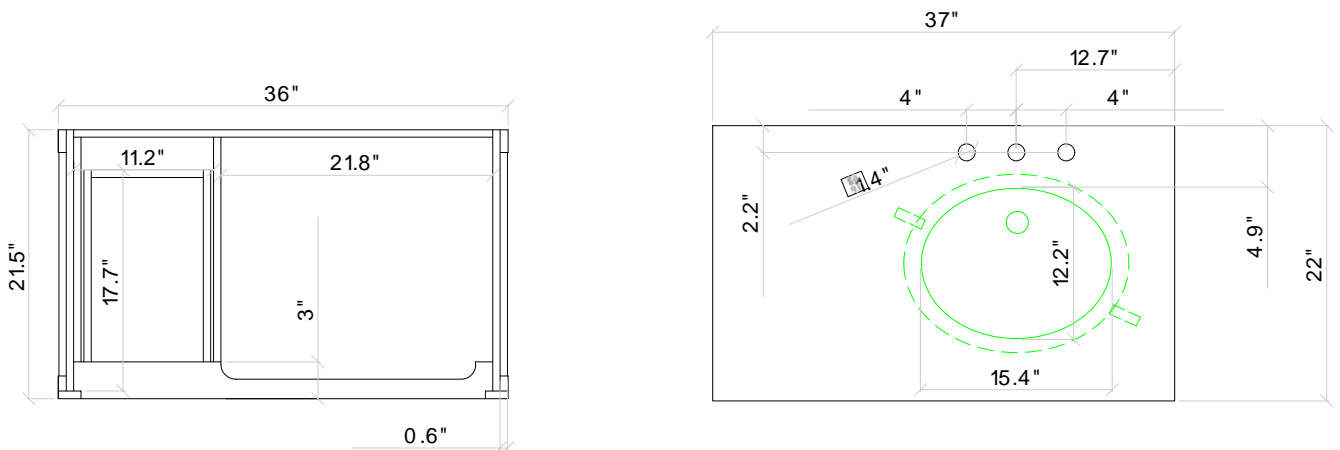

BASE CABINET

CABINET SIZE

36"W × 21.5"D × 34.5"H

MIRROR SIZE

28"W × 35"H

FEATURES

- Solid wood frame with MDF panels.
- Two soft-closing doors with adjustable hinges.
- Four soft-closing drawers with under-mount drawer glides.
- Dove-tail construction drawer boxes.
- Satin nickel finish hardware.
- Matching framed mirror included.

FRONT VIEW

BACK VIEW

SIDE VIEW

MIRROR VIEW

COUNTERTOP

DIMENSIONS

37"W × 22"D × 0.75"H

FEATURES

- Italian carrara white marble countertop.
- Matching backsplash included.
- Countertop pre-drilled for 8 in. widespread faucets.
- One ceramic UPC certified under-mount oval sink.

TOP VIEW

BACKSPLASH