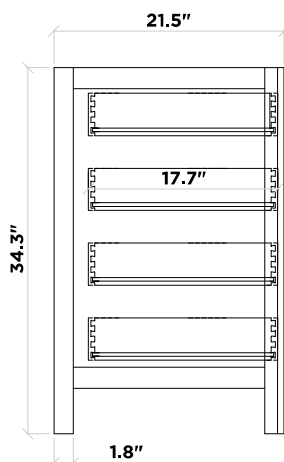

BASE CABINET

CABINET SIZE

36"W × 21.5"D × 34.5"H

MIRROR SIZE

28"W × 35"H

FEATURES

- Solid wood frame with MDF panels.
- Two soft-closing doors with adjustable hinges.
- Four soft-closing drawers with under-mount drawer glides.
- Dove-tail construction drawer boxes.
- Satin nickel finish hardware.
- Matching framed mirror included.

FRONT VIEW

BACK VIEW

SIDE VIEW

MIRROR VIEW

COUNTERTOP

DIMENSIONS

37"W × 22"D × 0.75"H

FEATURES

- Italian carrara white marble countertop.
- Matching backsplash included.
- Countertop pre-drilled for 8 in. widespread faucets.
- One ceramic UPC certified under-mount oval sink.

TOP VIEW

BACKSPLASH