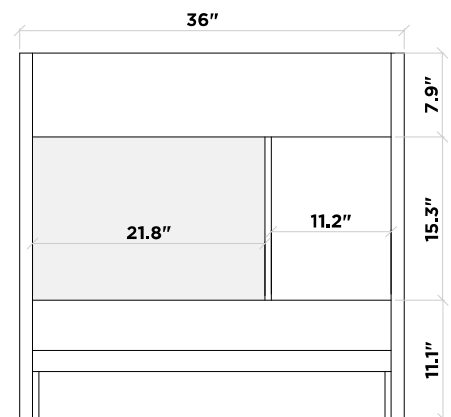

BASE CABINET

CABINET SIZE

36"W × 21.5"D × 34.5"H

MIRROR SIZE

28"W × 35"H

FEATURES

- Solid wood frame with MDF panels.
- Two soft-closing doors with adjustable hinges.
- Four soft-closing drawers with under-mount drawer glides.
- Dove-tail construction drawer boxes.
- Satin nickel finish hardware.
- Matching framed mirror included.

FRONT VIEW

BACK VIEW

SIDE VIEW

MIRROR VIEW

COUNTERTOP

DIMENSIONS

37"W × 22"D × 0.75"H

FEATURES

- Italian carrara white marble countertop.
- Matching backsplash included.
- Countertop pre-drilled for 8 in. widespread faucets.
- One ceramic UPC certified under-mount oval sink.

TOP VIEW

BACKSPLASH