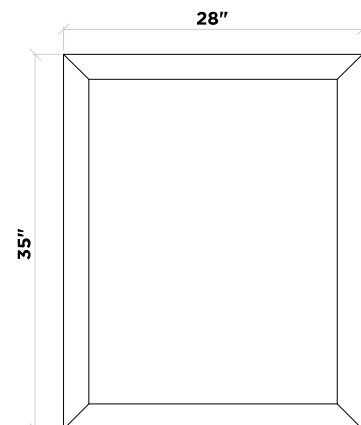

BASE CABINET

CABINET SIZE

36"W × 21.5"D × 34.5"H

MIRROR SIZE

28"W × 35"H

FEATURES

- Solid wood frame with MDF panels.
- Two soft-closing doors with adjustable hinges.
- Four soft-closing drawers with under-mount drawer glides.
- Dove-tail construction drawer boxes.
- Satin nickel finish hardware.
- Matching framed mirror included.

FRONT VIEW

BACK VIEW

SIDE VIEW

MIRROR VIEW

COUNTERTOP

DIMENSIONS

37"W × 22"D × 0.75"H

FEATURES

- Italian carrara white marble countertop.
- Matching backsplash included.
- Countertop pre-drilled for 8 in. widespread faucets.
- One ceramic UPC certified under-mount oval sink.

TOP VIEW

BACKSPLASH