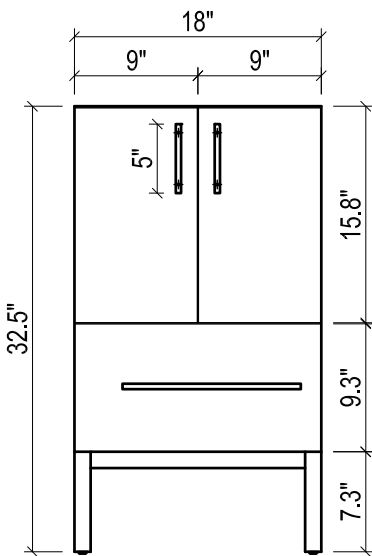

## DAYTONA FOR LAGUNA

- WALL HUNG option is also available for this model.  
Vanity height without legs is 25.2".
- Quality metal BLUM (or BLUM equivalent) soft-closing hinges and/or drawer hardware are included.

## LAGUNA CERAMIC SINK

TOP VIEW

FRONT VIEW

SIDE VIEW

## DAYTONA FOR MILANO

- WALL HUNG option is also available for this model.  
Vanity height without legs is 25.2".
- Quality metal BLUM (or BLUM equivalent) soft-closing hinges and/or drawer hardware are included.

FRONT VIEW

SIDE VIEW

BACK VIEW