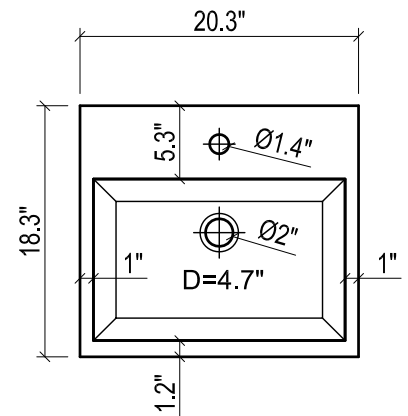

## DAYTONA FOR LAGUNA

- WALL HUNG option is also available for this model.  
Vanity height without legs is 25.2".
- Quality metal BLUM (or BLUM equivalent) soft-closing hinges and/or drawer hardware are included.

## DAYTONA FOR MILANO

- WALL HUNG option is also available for this model.  
Vanity height without legs is 25.2".
- Quality metal BLUM (or BLUM equivalent) soft-closing hinges and/or drawer hardware are included.

FRONT VIEW

SIDE VIEW

BACK VIEW

## MILANO CERAMIC SINK

TOP VIEW

FRONT VIEW

BACK VIEW