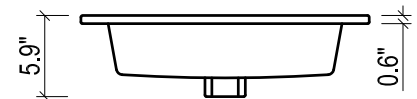

DAYTONA FOR LAGUNA

- WALL HUNG option is also available for this model.
  Vanity height without legs is 25.2".
- Quality metal BLUM (or BLUM equivalent) soft-closing hinges and/or drawer hardware are included.

LAGUNA CERAMIC SINK

FRONT VIEW