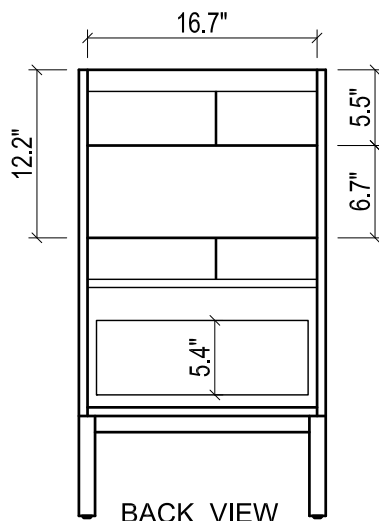

## LAGUNA CERAMIC SINK

TOP VIEW

FRONT VIEW

SIDE VIEW

## DAYTONA FOR MILANO

- WALL HUNG option is also available for this model.  
Vanity height without legs is 25.2".
- Quality metal BLUM (or BLUM equivalent) soft-closing hinges and/or drawer hardware are included.

FRONT VIEW

SIDE VIEW

BACK VIEW