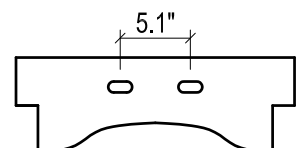

## DAYTONA FOR MILANO

- WALL HUNG option is also available for this model.  
Vanity height without legs is 25.2".
- Quality metal BLUM (or BLUM equivalent) soft-closing hinges and/or drawer hardware are included.

FRONT VIEW

SIDE VIEW

BACK VIEW

## MILANO CERAMIC SINK

TOP VIEW

FRONT VIEW

BACK VIEW