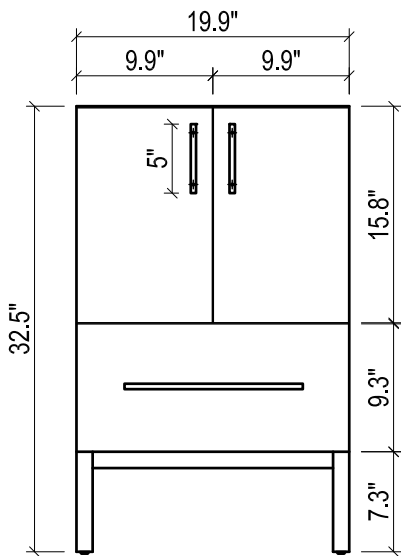

## DAYTONA FOR LAGUNA

- WALL HUNG option is also available for this model.  
Vanity height without legs is 25.2".
- Quality metal BLUM (or BLUM equivalent) soft-closing hinges and/or drawer hardware are included.

FRONT VIEW

SIDE VIEW

BACK VIEW

## DAYTONA FOR MILANO

- WALL HUNG option is also available for this model.  
Vanity height without legs is 25.2".
- Quality metal BLUM (or BLUM equivalent) soft-closing hinges and/or drawer hardware are included.

## MILANO CERAMIC SINK

TOP VIEW

FRONT VIEW

BACK VIEW