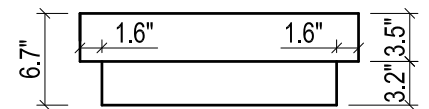

## DAYTONA FOR MILANO

- WALL HUNG option is also available for this model.  
Vanity height without legs is 25.2".
- Quality metal BLUM (or BLUM equivalent) soft-closing hinges and/or drawer hardware are included.

FRONT VIEW

SIDE VIEW

BACK VIEW

## MILANO CERAMIC SINK

TOP VIEW

FRONT VIEW

BACK VIEW