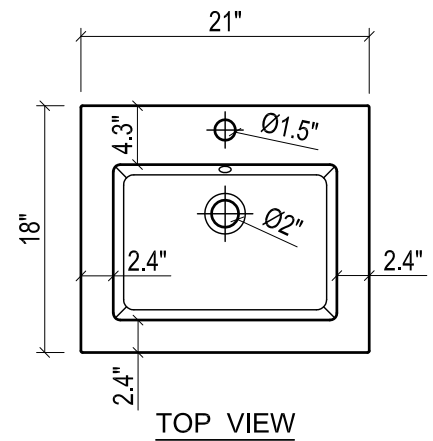

## DAYTONA FOR LAGUNA

- WALL HUNG option is also available for this model.  
Vanity height without legs is 25.2".
- Quality metal BLUM (or BLUM equivalent) soft-closing hinges and/or drawer hardware are included.

FRONT VIEW

SIDE VIEW

BACK VIEW

## LAGUNA CERAMIC SINK

TOP VIEW

FRONT VIEW

SIDE VIEW

## DAYTONA FOR MILANO

- WALL HUNG option is also available for this model.  
Vanity height without legs is 25.2".
- Quality metal BLUM (or BLUM equivalent) soft-closing hinges and/or drawer hardware are included.