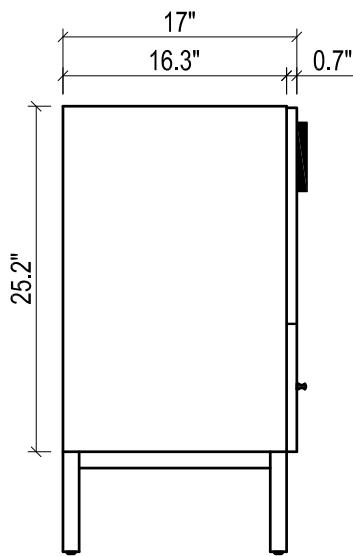

## DAYTONA FOR LAGUNA

- WALL HUNG option is also available for this model.  
Vanity height without legs is 25.2".
- Quality metal BLUM (or BLUM equivalent) soft-closing hinges and/or drawer hardware are included.

## LAGUNA CERAMIC SINK

TOP VIEW

FRONT VIEW

SIDE VIEW

## DAYTONA FOR MILANO

- WALL HUNG option is also available for this model.  
Vanity height without legs is 25.2".
- Quality metal BLUM (or BLUM equivalent) soft-closing hinges and/or drawer hardware are included.

FRONT VIEW

SIDE VIEW

BACK VIEW