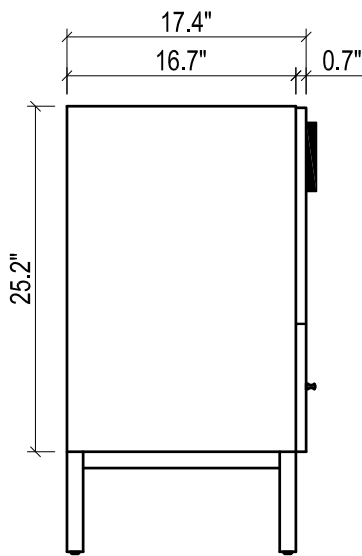

## DAYTONA FOR LAGUNA

- WALL HUNG option is also available for this model.  
Vanity height without legs is 25.2".
- Quality metal BLUM (or BLUM equivalent) soft-closing hinges and/or drawer hardware are included.

FRONT VIEW

SIDE VIEW

BACK VIEW

## LAGUNA CERAMIC SINK

TOP VIEW

FRONT VIEW

SIDE VIEW

## DAYTONA FOR MILANO

- WALL HUNG option is also available for this model.  
Vanity height without legs is 25.2".
- Quality metal BLUM (or BLUM equivalent) soft-closing hinges and/or drawer hardware are included.