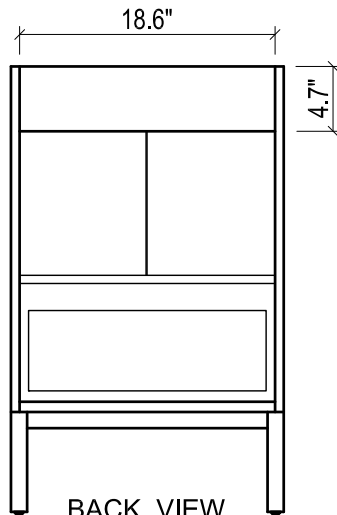

## DAYTONA FOR LAGUNA

- WALL HUNG option is also available for this model.  
Vanity height without legs is 25.2".
- Quality metal BLUM (or BLUM equivalent) soft-closing hinges and/or drawer hardware are included.

FRONT VIEW

SIDE VIEW

BACK VIEW

## DAYTONA FOR MILANO

- WALL HUNG option is also available for this model.  
Vanity height without legs is 25.2".
- Quality metal BLUM (or BLUM equivalent) soft-closing hinges and/or drawer hardware are included.