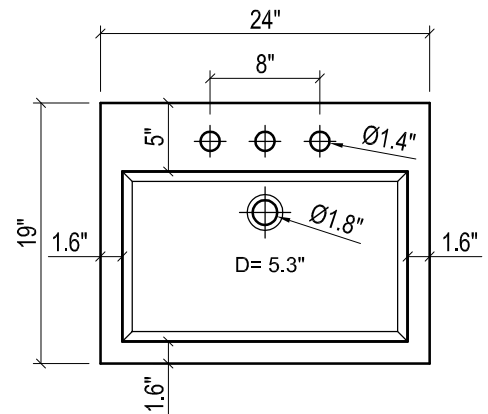

- WALL HUNG option is also available for this model.
Vanity height without legs is 25.3".
- Quality metal BLUM (or BLUM equivalent) soft-closing hinges and/or drawer hardware are included.

FRONT VIEW

SIDE VIEW

BACK VIEW

TRIBECA CERAMIC SINK

(available in 1 hole or 8" faucet drills)

TOP VIEW

FRONT VIEW

BACK VIEW

METROPOLITAN FOR VENICE

- WALL HUNG option is also available for this model.
Vanity height without legs is 25.3".
- Quality metal BLUM (or BLUM equivalent) soft-closing hinges and/or drawer hardware are included.

FRONT VIEW

SIDE VIEW

BACK VIEW

VENICE CERAMIC SINK

TOP VIEW

FRONT VIEW

METROPOLITAN FOR VILLA

- WALL HUNG option is also available for this model.
Vanity height without legs is 25.3".
- Quality metal BLUM (or BLUM equivalent) soft-closing hinges and/or drawer hardware are included.