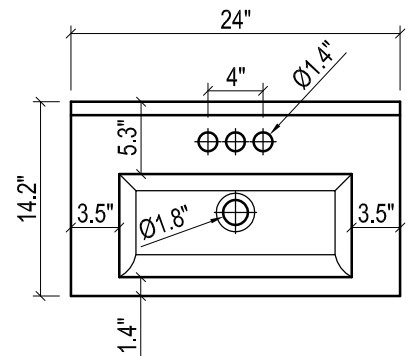

- WALL HUNG option is also available for this model.
Vanity height without legs is 25.3".
- Quality metal BLUM (or BLUM equivalent) soft-closing hinges and/or drawer hardware are included.

FRONT VIEW

SIDE VIEW

BACK VIEW

TRIBECA CERAMIC SINK

(available in 1 hole or 8" faucet drills)

TOP VIEW

FRONT VIEW

BACK VIEW

METROPOLITAN FOR VENICE

- WALL HUNG option is also available for this model.
Vanity height without legs is 25.3".
- Quality metal BLUM (or BLUM equivalent) soft-closing hinges and/or drawer hardware are included.

FRONT VIEW

SIDE VIEW

BACK VIEW

VENICE CERAMIC SINK

TOP VIEW

FRONT VIEW

METROPOLITAN FOR VILLA

- WALL HUNG option is also available for this model.
Vanity height without legs is 25.3".
- Quality metal BLUM (or BLUM equivalent) soft-closing hinges and/or drawer hardware are included.

FRONT VIEW

SIDE VIEW

BACK VIEW

VILLA CERAMIC SINK

TOP VIEW

SIDE VIEW

BACK VIEW