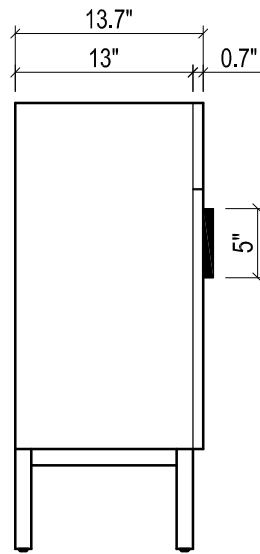

- WALL HUNG option is also available for this model.
Vanity height without legs is 25.3".
- Quality metal BLUM (or BLUM equivalent) soft-closing hinges and/or drawer hardware are included.

FRONT VIEW

SIDE VIEW

BACK VIEW

TRIBECA CERAMIC SINK

(available in 1 hole or 8" faucet drills)

TOP VIEW

FRONT VIEW

BACK VIEW

METROPOLITAN FOR VENICE

- WALL HUNG option is also available for this model.
Vanity height without legs is 25.3".
- Quality metal BLUM (or BLUM equivalent) soft-closing hinges and/or drawer hardware are included.

FRONT VIEW

SIDE VIEW

BACK VIEW

VENICE CERAMIC SINK

TOP VIEW

FRONT VIEW

METROPOLITAN FOR VILLA

- WALL HUNG option is also available for this model.
Vanity height without legs is 25.3".
- Quality metal BLUM (or BLUM equivalent) soft-closing hinges and/or drawer hardware are included.

FRONT VIEW

SIDE VIEW

BACK VIEW

VILLA CERAMIC SINK

TOP VIEW

SIDE VIEW

BACK VIEW