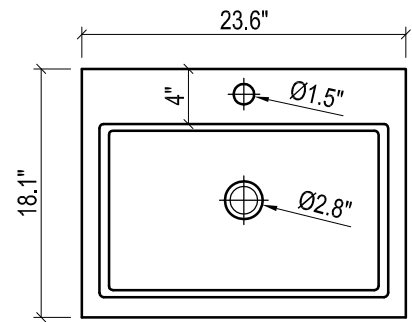

- WALL HUNG option is also available for this model.
Vanity height without legs is 25.3".
- Quality metal BLUM (or BLUM equivalent) soft-closing hinges and/or drawer hardware are included.

FRONT VIEW

SIDE VIEW

BACK VIEW

TRIBECA CERAMIC SINK

(available in 1 hole or 8" faucet drills)

TOP VIEW

FRONT VIEW

BACK VIEW

METROPOLITAN FOR VENICE

- WALL HUNG option is also available for this model.
Vanity height without legs is 25.3".
- Quality metal BLUM (or BLUM equivalent) soft-closing hinges and/or drawer hardware are included.

FRONT VIEW

SIDE VIEW

BACK VIEW

VENICE CERAMIC SINK

TOP VIEW

FRONT VIEW

METROPOLITAN FOR VILLA

- WALL HUNG option is also available for this model.
Vanity height without legs is 25.3".
- Quality metal BLUM (or BLUM equivalent) soft-closing hinges and/or drawer hardware are included.

FRONT VIEW

SIDE VIEW

BACK VIEW

VILLA CERAMIC SINK

TOP VIEW

SIDE VIEW

BACK VIEW