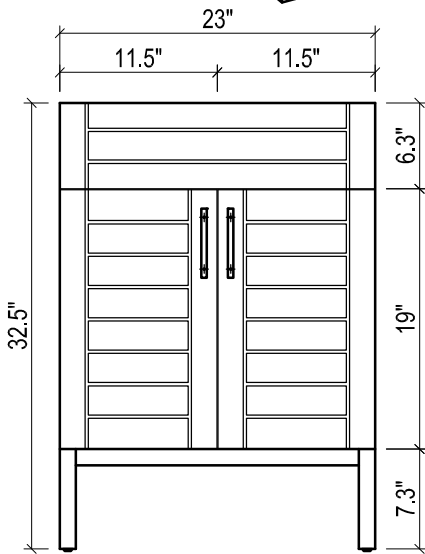

FRONT VIEW

SIDE VIEW

BACK VIEW

KIRA CERAMIC SINK

(available in 1 hole or 8" faucet drills)

TOP VIEW

SIDE VIEW

METROPOLITAN FOR TRIBECA

- WALL HUNG option is also available for this model.
Vanity height without legs is 25.3".
- Quality metal BLUM (or BLUM equivalent) soft-closing hinges and/or drawer hardware are included.

FRONT VIEW

SIDE VIEW

BACK VIEW

TRIBECA CERAMIC SINK

(available in 1 hole or 8" faucet drills)

TOP VIEW

FRONT VIEW

BACK VIEW

METROPOLITAN FOR VENICE

- WALL HUNG option is also available for this model.
Vanity height without legs is 25.3".
- Quality metal BLUM (or BLUM equivalent) soft-closing hinges and/or drawer hardware are included.

FRONT VIEW

SIDE VIEW

BACK VIEW

VENICE CERAMIC SINK

TOP VIEW

FRONT VIEW

METROPOLITAN FOR VILLA

- WALL HUNG option is also available for this model.
Vanity height without legs is 25.3".
- Quality metal BLUM (or BLUM equivalent) soft-closing hinges and/or drawer hardware are included.