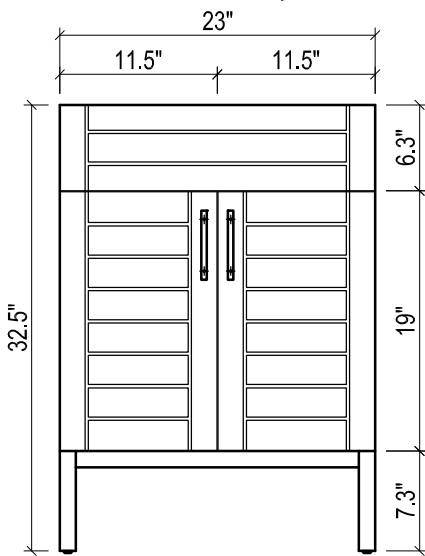

METROPOLITAN FOR KIRA

- WALL HUNG option is also available for this model. Vanity height without legs is 25.3".
- Quality metal BLUM (or BLUM equivalent) soft-closing hinges and/or drawer hardware are included.

FRONT VIEW

SIDE VIEW

BACK VIEW

KIRA CERAMIC SINK

(available in 1 hole or 8" faucet drills)

TOP VIEW

SIDE VIEW

METROPOLITAN FOR TRIBECA

- WALL HUNG option is also available for this model.
Vanity height without legs is 25.3".
- Quality metal BLUM (or BLUM equivalent) soft-closing hinges and/or drawer hardware are included.

FRONT VIEW

SIDE VIEW

BACK VIEW

TRIBECA CERAMIC SINK

(available in 1 hole or 8" faucet drills)

TOP VIEW

FRONT VIEW

BACK VIEW

METROPOLITAN FOR VENICE

- WALL HUNG option is also available for this model.
Vanity height without legs is 25.3".
- Quality metal BLUM (or BLUM equivalent) soft-closing hinges and/or drawer hardware are included.