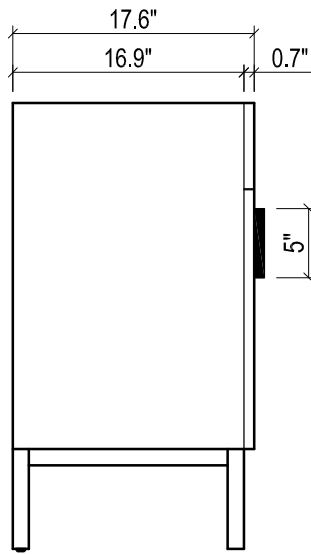

- WALL HUNG option is also available for this model.
Vanity height without legs is 25.3".
- Quality metal BLUM (or BLUM equivalent) soft-closing hinges and/or drawer hardware are included.

FRONT VIEW

SIDE VIEW

BACK VIEW

TRIBECA CERAMIC SINK

(available in 1 hole or 8" faucet drills)

TOP VIEW

FRONT VIEW

BACK VIEW

METROPOLITAN FOR VENICE

- WALL HUNG option is also available for this model.
Vanity height without legs is 25.3".
- Quality metal BLUM (or BLUM equivalent) soft-closing hinges and/or drawer hardware are included.

FRONT VIEW

SIDE VIEW

BACK VIEW

VENICE CERAMIC SINK

TOP VIEW

FRONT VIEW

METROPOLITAN FOR VILLA

- WALL HUNG option is also available for this model.
Vanity height without legs is 25.3".
- Quality metal BLUM (or BLUM equivalent) soft-closing hinges and/or drawer hardware are included.

FRONT VIEW

SIDE VIEW

BACK VIEW

VILLA CERAMIC SINK

TOP VIEW

SIDE VIEW

BACK VIEW