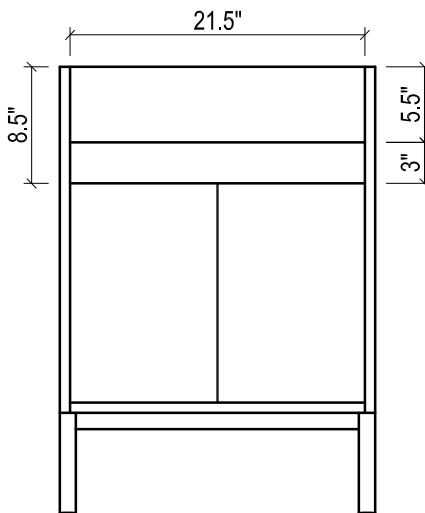

- WALL HUNG option is also available for this model.
Vanity height without legs is 25.3".
- Quality metal BLUM (or BLUM equivalent) soft-closing hinges and/or drawer hardware are included.

FRONT VIEW

SIDE VIEW

BACK VIEW

TRIBECA CERAMIC SINK

(available in 1 hole or 8" faucet drills)

TOP VIEW

FRONT VIEW

BACK VIEW

METROPOLITAN FOR VENICE

- WALL HUNG option is also available for this model.
Vanity height without legs is 25.3".
- Quality metal BLUM (or BLUM equivalent) soft-closing hinges and/or drawer hardware are included.

FRONT VIEW

SIDE VIEW

BACK VIEW

VENICE CERAMIC SINK

TOP VIEW

FRONT VIEW

METROPOLITAN FOR VILLA

- WALL HUNG option is also available for this model.
Vanity height without legs is 25.3".
- Quality metal BLUM (or BLUM equivalent) soft-closing hinges and/or drawer hardware are included.

FRONT VIEW

SIDE VIEW

BACK VIEW

VILLA CERAMIC SINK

TOP VIEW

SIDE VIEW

BACK VIEW