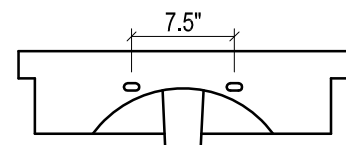

- WALL HUNG option is also available for this model.
Vanity height without legs is 25.3".
- Quality metal BLUM (or BLUM equivalent) soft-closing hinges and/or drawer hardware are included.

FRONT VIEW

SIDE VIEW

BACK VIEW

TRIBECA CERAMIC SINK

(available in 1 hole or 8" faucet drills)

TOP VIEW

FRONT VIEW

BACK VIEW

METROPOLITAN FOR VENICE

- WALL HUNG option is also available for this model.
Vanity height without legs is 25.3".
- Quality metal BLUM (or BLUM equivalent) soft-closing hinges and/or drawer hardware are included.

FRONT VIEW

SIDE VIEW

BACK VIEW

VENICE CERAMIC SINK

TOP VIEW

FRONT VIEW

METROPOLITAN FOR VILLA

- WALL HUNG option is also available for this model.
Vanity height without legs is 25.3".
- Quality metal BLUM (or BLUM equivalent) soft-closing hinges and/or drawer hardware are included.