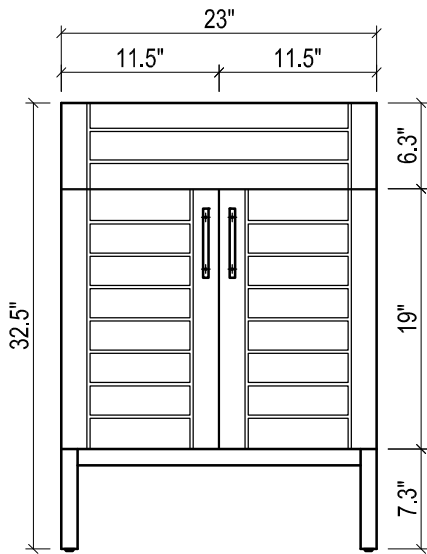

- WALL HUNG option is also available for this model.
Vanity height without legs is 25.3".
- Quality metal BLUM (or BLUM equivalent) soft-closing hinges and/or drawer hardware are included.

FRONT VIEW

SIDE VIEW

BACK VIEW

TRIBECA CERAMIC SINK

(available in 1 hole or 8" faucet drills)

TOP VIEW

FRONT VIEW

BACK VIEW

METROPOLITAN FOR VENICE

- WALL HUNG option is also available for this model.
Vanity height without legs is 25.3".
- Quality metal BLUM (or BLUM equivalent) soft-closing hinges and/or drawer hardware are included.

FRONT VIEW

SIDE VIEW

BACK VIEW

VENICE CERAMIC SINK

TOP VIEW

FRONT VIEW

METROPOLITAN FOR VILLA

- WALL HUNG option is also available for this model.
Vanity height without legs is 25.3".
- Quality metal BLUM (or BLUM equivalent) soft-closing hinges and/or drawer hardware are included.

FRONT VIEW

SIDE VIEW

BACK VIEW

VILLA CERAMIC SINK

TOP VIEW

SIDE VIEW

BACK VIEW