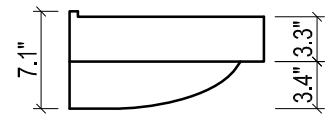

FRONT VIEW

SIDE VIEW

BACK VIEW

VENICE CERAMIC SINK

TOP VIEW

FRONT VIEW

METROPOLITAN FOR VILLA

- WALL HUNG option is also available for this model.
Vanity height without legs is 25.3".
- Quality metal BLUM (or BLUM equivalent) soft-closing hinges and/or drawer hardware are included.

FRONT VIEW

SIDE VIEW

BACK VIEW

VILLA CERAMIC SINK

TOP VIEW

SIDE VIEW

BACK VIEW