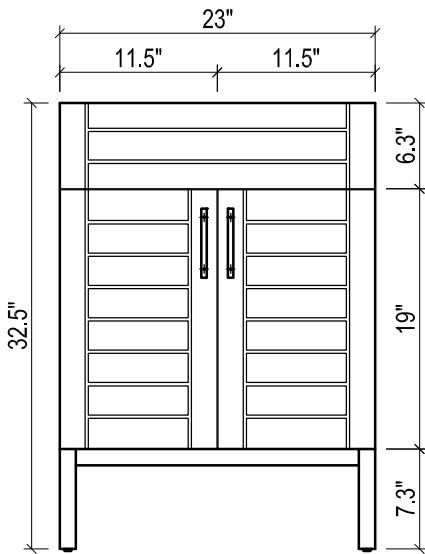

- WALL HUNG option is also available for this model.
Vanity height without legs is 25.3".
- Quality metal BLUM (or BLUM equivalent) soft-closing hinges and/or drawer hardware are included.

FRONT VIEW

SIDE VIEW

BACK VIEW

TRIBECA CERAMIC SINK

(available in 1 hole or 8" faucet drills)

TOP VIEW

FRONT VIEW

BACK VIEW

METROPOLITAN FOR VENICE

- WALL HUNG option is also available for this model.
Vanity height without legs is 25.3".
- Quality metal BLUM (or BLUM equivalent) soft-closing hinges and/or drawer hardware are included.

FRONT VIEW

SIDE VIEW

BACK VIEW

VENICE CERAMIC SINK

TOP VIEW

FRONT VIEW

METROPOLITAN FOR VILLA

- WALL HUNG option is also available for this model.
Vanity height without legs is 25.3".
- Quality metal BLUM (or BLUM equivalent) soft-closing hinges and/or drawer hardware are included.