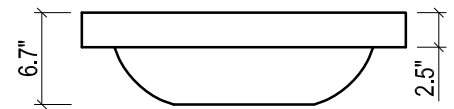

BACK VIEW

TRIBECA CERAMIC SINK

(available in 1 hole or 8" faucet drills)

TOP VIEW

FRONT VIEW

BACK VIEW

METROPOLITAN FOR VENICE

- WALL HUNG option is also available for this model.
Vanity height without legs is 25.3".
- Quality metal BLUM (or BLUM equivalent) soft-closing hinges and/or drawer hardware are included.

FRONT VIEW

SIDE VIEW

BACK VIEW

VENICE CERAMIC SINK

TOP VIEW

FRONT VIEW

METROPOLITAN FOR VILLA

- WALL HUNG option is also available for this model.
Vanity height without legs is 25.3".
- Quality metal BLUM (or BLUM equivalent) soft-closing hinges and/or drawer hardware are included.