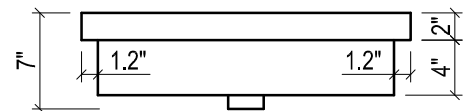

- WALL HUNG option is also available for this model.
Vanity height without legs is 25.3".
- Quality metal BLUM (or BLUM equivalent) soft-closing hinges and/or drawer hardware are included.

FRONT VIEW

SIDE VIEW

BACK VIEW

TRIBECA CERAMIC SINK

(available in 1 hole or 8" faucet drills)

TOP VIEW

FRONT VIEW

BACK VIEW

METROPOLITAN FOR VENICE

- WALL HUNG option is also available for this model.
Vanity height without legs is 25.3".
- Quality metal BLUM (or BLUM equivalent) soft-closing hinges and/or drawer hardware are included.

FRONT VIEW

SIDE VIEW

BACK VIEW

VENICE CERAMIC SINK

TOP VIEW

FRONT VIEW

METROPOLITAN FOR VILLA

- WALL HUNG option is also available for this model.
Vanity height without legs is 25.3".
- Quality metal BLUM (or BLUM equivalent) soft-closing hinges and/or drawer hardware are included.