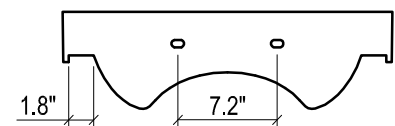

BACK VIEW

TRIBECA CERAMIC SINK

(available in 1 hole or 8" faucet drills)

TOP VIEW

FRONT VIEW

BACK VIEW

METROPOLITAN FOR VENICE

- WALL HUNG option is also available for this model.
Vanity height without legs is 25.3".
- Quality metal BLUM (or BLUM equivalent) soft-closing hinges and/or drawer hardware are included.

FRONT VIEW

SIDE VIEW

BACK VIEW

VENICE CERAMIC SINK

TOP VIEW

FRONT VIEW

METROPOLITAN FOR VILLA

- WALL HUNG option is also available for this model.
Vanity height without legs is 25.3".
- Quality metal BLUM (or BLUM equivalent) soft-closing hinges and/or drawer hardware are included.

FRONT VIEW

SIDE VIEW

BACK VIEW

VILLA CERAMIC SINK

TOP VIEW

SIDE VIEW

BACK VIEW