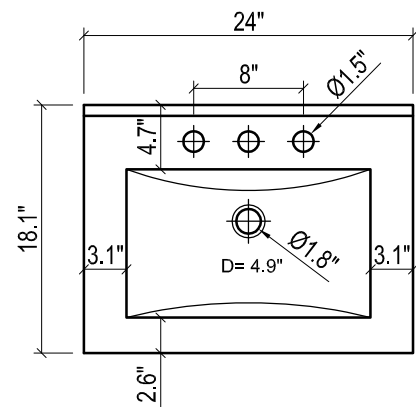

FRONT VIEW

SIDE VIEW

BACK VIEW

KIRA CERAMIC SINK

(available in 1 hole or 8" faucet drills)

TOP VIEW

SIDE VIEW

METROPOLITAN FOR TRIBECA

- WALL HUNG option is also available for this model.
Vanity height without legs is 25.3".
- Quality metal BLUM (or BLUM equivalent) soft-closing hinges and/or drawer hardware are included.

FRONT VIEW

SIDE VIEW

BACK VIEW

TRIBECA CERAMIC SINK

(available in 1 hole or 8" faucet drills)

TOP VIEW

FRONT VIEW

BACK VIEW

METROPOLITAN FOR VENICE

- WALL HUNG option is also available for this model.
Vanity height without legs is 25.3".
- Quality metal BLUM (or BLUM equivalent) soft-closing hinges and/or drawer hardware are included.

FRONT VIEW

SIDE VIEW

BACK VIEW

VENICE CERAMIC SINK

TOP VIEW

FRONT VIEW

METROPOLITAN FOR VILLA

- WALL HUNG option is also available for this model.
Vanity height without legs is 25.3".
- Quality metal BLUM (or BLUM equivalent) soft-closing hinges and/or drawer hardware are included.