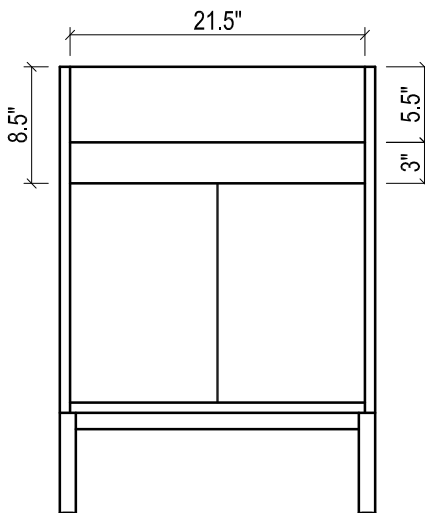

METROPOLITAN FOR KIRA

- WALL HUNG option is also available for this model. Vanity height without legs is 25.3".
- Quality metal BLUM (or BLUM equivalent) soft-closing hinges and/or drawer hardware are included.

BACK VIEW

KIRA CERAMIC SINK

(available in 1 hole or 8" faucet drills)