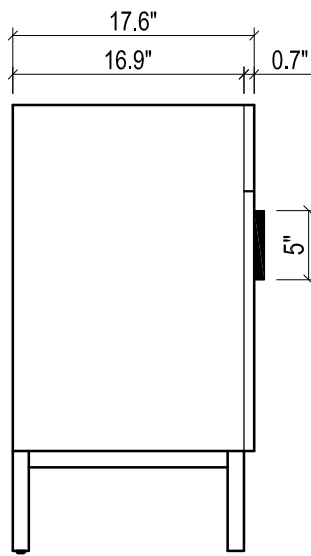

METROPOLITAN FOR KIRA

- WALL HUNG option is also available for this model. Vanity height without legs is 25.3".
- Quality metal BLUM (or BLUM equivalent) soft-closing hinges and/or drawer hardware are included.

FRONT VIEW

SIDE VIEW

BACK VIEW

KIRA CERAMIC SINK

(available in 1 hole or 8" faucet drills)

TOP VIEW

SIDE VIEW

METROPOLITAN FOR TRIBECA

- WALL HUNG option is also available for this model.
Vanity height without legs is 25.3".
- Quality metal BLUM (or BLUM equivalent) soft-closing hinges and/or drawer hardware are included.

FRONT VIEW

SIDE VIEW

BACK VIEW

TRIBECA CERAMIC SINK

(available in 1 hole or 8" faucet drills)

TOP VIEW

FRONT VIEW

BACK VIEW

METROPOLITAN FOR VENICE

- WALL HUNG option is also available for this model.
Vanity height without legs is 25.3".
- Quality metal BLUM (or BLUM equivalent) soft-closing hinges and/or drawer hardware are included.