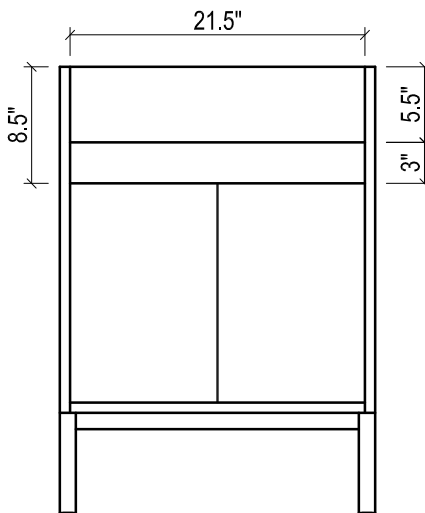

FRONT VIEW

SIDE VIEW

BACK VIEW

KIRA CERAMIC SINK

(available in 1 hole or 8" faucet drills)

TOP VIEW

SIDE VIEW

METROPOLITAN FOR TRIBECA

- WALL HUNG option is also available for this model.
Vanity height without legs is 25.3".
- Quality metal BLUM (or BLUM equivalent) soft-closing hinges and/or drawer hardware are included.

FRONT VIEW

SIDE VIEW

BACK VIEW

TRIBECA CERAMIC SINK

(available in 1 hole or 8" faucet drills)

TOP VIEW

FRONT VIEW

BACK VIEW

METROPOLITAN FOR VENICE

- WALL HUNG option is also available for this model.
Vanity height without legs is 25.3".
- Quality metal BLUM (or BLUM equivalent) soft-closing hinges and/or drawer hardware are included.

FRONT VIEW

SIDE VIEW

BACK VIEW

VENICE CERAMIC SINK

TOP VIEW

FRONT VIEW

METROPOLITAN FOR VILLA

- WALL HUNG option is also available for this model.
Vanity height without legs is 25.3".
- Quality metal BLUM (or BLUM equivalent) soft-closing hinges and/or drawer hardware are included.