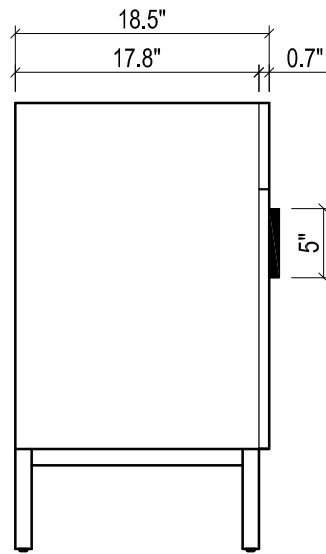

FRONT VIEW

SIDE VIEW

BACK VIEW

KIRA CERAMIC SINK

(available in 1 hole or 8" faucet drills)

TOP VIEW

SIDE VIEW

METROPOLITAN FOR TRIBECA

- WALL HUNG option is also available for this model.
Vanity height without legs is 25.3".
- Quality metal BLUM (or BLUM equivalent) soft-closing hinges and/or drawer hardware are included.

FRONT VIEW

SIDE VIEW

BACK VIEW

TRIBECA CERAMIC SINK

(available in 1 hole or 8" faucet drills)

TOP VIEW

FRONT VIEW

BACK VIEW

METROPOLITAN FOR VENICE

- WALL HUNG option is also available for this model.
Vanity height without legs is 25.3".
- Quality metal BLUM (or BLUM equivalent) soft-closing hinges and/or drawer hardware are included.

FRONT VIEW

SIDE VIEW

BACK VIEW

VENICE CERAMIC SINK

TOP VIEW

FRONT VIEW

METROPOLITAN FOR VILLA

- WALL HUNG option is also available for this model.
Vanity height without legs is 25.3".
- Quality metal BLUM (or BLUM equivalent) soft-closing hinges and/or drawer hardware are included.