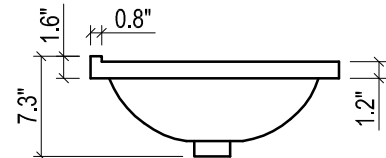

FRONT VIEW

SIDE VIEW

BACK VIEW

KIRA CERAMIC SINK

(available in 1 hole or 8" faucet drills)

TOP VIEW

SIDE VIEW

METROPOLITAN FOR TRIBECA

- WALL HUNG option is also available for this model.
Vanity height without legs is 25.3".
- Quality metal BLUM (or BLUM equivalent) soft-closing hinges and/or drawer hardware are included.

FRONT VIEW

SIDE VIEW

BACK VIEW

TRIBECA CERAMIC SINK

(available in 1 hole or 8" faucet drills)

TOP VIEW

FRONT VIEW

BACK VIEW

METROPOLITAN FOR VENICE

- WALL HUNG option is also available for this model.
Vanity height without legs is 25.3".
- Quality metal BLUM (or BLUM equivalent) soft-closing hinges and/or drawer hardware are included.

FRONT VIEW

SIDE VIEW

BACK VIEW

VENICE CERAMIC SINK

TOP VIEW

FRONT VIEW

METROPOLITAN FOR VILLA

- WALL HUNG option is also available for this model.
Vanity height without legs is 25.3".
- Quality metal BLUM (or BLUM equivalent) soft-closing hinges and/or drawer hardware are included.