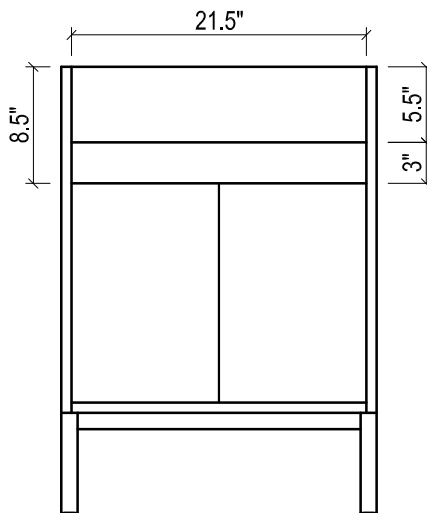

- WALL HUNG option is also available for this model.
Vanity height without legs is 25.3".
- Quality metal BLUM (or BLUM equivalent) soft-closing hinges and/or drawer hardware are included.

FRONT VIEW

SIDE VIEW

BACK VIEW

TRIBECA CERAMIC SINK

(available in 1 hole or 8" faucet drills)

TOP VIEW

FRONT VIEW

BACK VIEW

METROPOLITAN FOR VENICE

- WALL HUNG option is also available for this model.
Vanity height without legs is 25.3".
- Quality metal BLUM (or BLUM equivalent) soft-closing hinges and/or drawer hardware are included.

FRONT VIEW

SIDE VIEW

BACK VIEW

VENICE CERAMIC SINK

TOP VIEW

FRONT VIEW

METROPOLITAN FOR VILLA

- WALL HUNG option is also available for this model.
Vanity height without legs is 25.3".
- Quality metal BLUM (or BLUM equivalent) soft-closing hinges and/or drawer hardware are included.

FRONT VIEW

SIDE VIEW

BACK VIEW

VILLA CERAMIC SINK

TOP VIEW

SIDE VIEW

BACK VIEW