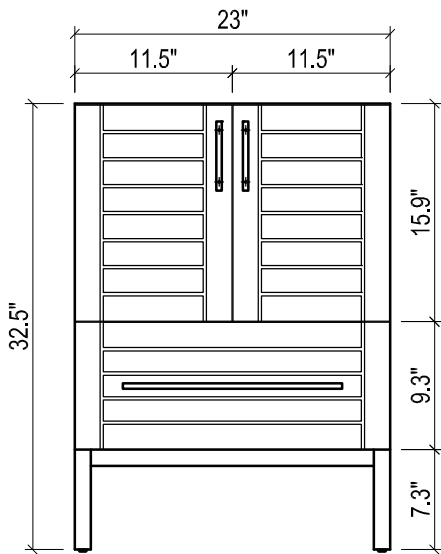

METROPOLITAN FOR KIRA

- WALL HUNG option is also available for this model. Vanity height without legs is 25.3".
- Quality metal BLUM (or BLUM equivalent) soft-closing hinges and/or drawer hardware are included.

FRONT VIEW

SIDE VIEW

BACK VIEW

KIRA CERAMIC SINK

(available in 1 hole or 8" faucet drills)

TOP VIEW

SIDE VIEW

METROPOLITAN FOR VENICE

- WALL HUNG option is also available for this model.
Vanity height without legs is 25.3".
- Quality metal BLUM (or BLUM equivalent) soft-closing hinges and/or drawer hardware are included.

FRONT VIEW

SIDE VIEW

BACK VIEW

VENICE CERAMIC SINK

TOP VIEW

FRONT VIEW

METROPOLITAN FOR VILLA

- WALL HUNG option is also available for this model.
Vanity height without legs is 25.3".
- Quality metal BLUM (or BLUM equivalent) soft-closing hinges and/or drawer hardware are included.