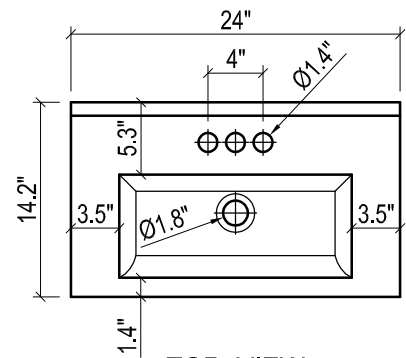

- WALL HUNG option is also available for this model.
Vanity height without legs is 25.3".
- Quality metal BLUM (or BLUM equivalent) soft-closing hinges and/or drawer hardware are included.

FRONT VIEW

SIDE VIEW

BACK VIEW

VENICE CERAMIC SINK

TOP VIEW

FRONT VIEW

METROPOLITAN FOR VILLA

- WALL HUNG option is also available for this model.
Vanity height without legs is 25.3".
- Quality metal BLUM (or BLUM equivalent) soft-closing hinges and/or drawer hardware are included.

FRONT VIEW

SIDE VIEW

BACK VIEW

VILLA CERAMIC SINK

TOP VIEW

SIDE VIEW

BACK VIEW