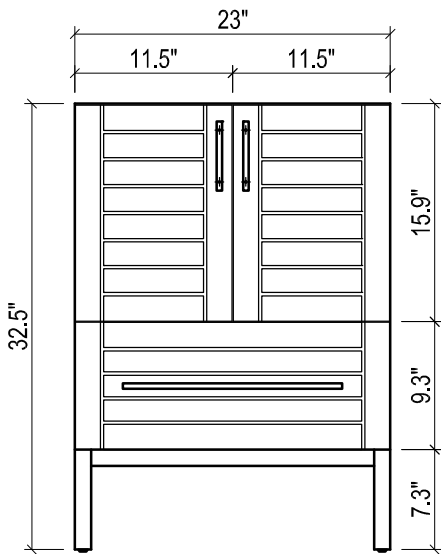

- WALL HUNG option is also available for this model.
Vanity height without legs is 25.3".
- Quality metal BLUM (or BLUM equivalent) soft-closing hinges and/or drawer hardware are included.

FRONT VIEW

SIDE VIEW

BACK VIEW

VENICE CERAMIC SINK

TOP VIEW

FRONT VIEW

METROPOLITAN FOR VILLA

- WALL HUNG option is also available for this model.
Vanity height without legs is 25.3".
- Quality metal BLUM (or BLUM equivalent) soft-closing hinges and/or drawer hardware are included.

FRONT VIEW

SIDE VIEW

BACK VIEW

VILLA CERAMIC SINK

TOP VIEW

SIDE VIEW

BACK VIEW