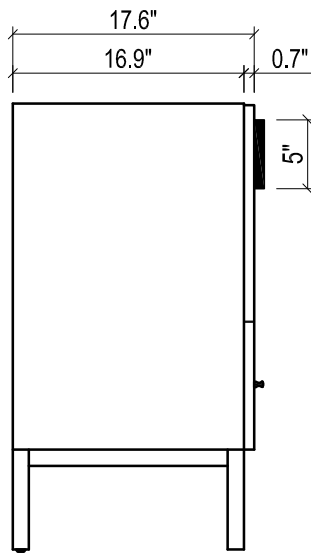

METROPOLITAN FOR KIRA

- WALL HUNG option is also available for this model. Vanity height without legs is 25.3".
- Quality metal BLUM (or BLUM equivalent) soft-closing hinges and/or drawer hardware are included.

FRONT VIEW

SIDE VIEW

BACK VIEW

KIRA CERAMIC SINK

(available in 1 hole or 8" faucet drills)

TOP VIEW

SIDE VIEW

METROPOLITAN FOR VENICE

- WALL HUNG option is also available for this model.
Vanity height without legs is 25.3".
- Quality metal BLUM (or BLUM equivalent) soft-closing hinges and/or drawer hardware are included.

FRONT VIEW

SIDE VIEW

BACK VIEW

VENICE CERAMIC SINK

TOP VIEW

FRONT VIEW

METROPOLITAN FOR VILLA

- WALL HUNG option is also available for this model.
Vanity height without legs is 25.3".
- Quality metal BLUM (or BLUM equivalent) soft-closing hinges and/or drawer hardware are included.