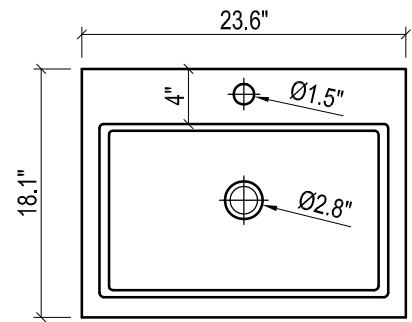

- WALL HUNG option is also available for this model.
Vanity height without legs is 25.3".
- Quality metal BLUM (or BLUM equivalent) soft-closing hinges and/or drawer hardware are included.

FRONT VIEW

SIDE VIEW

BACK VIEW

VENICE CERAMIC SINK

TOP VIEW

FRONT VIEW

METROPOLITAN FOR VILLA

- WALL HUNG option is also available for this model.
Vanity height without legs is 25.3".
- Quality metal BLUM (or BLUM equivalent) soft-closing hinges and/or drawer hardware are included.