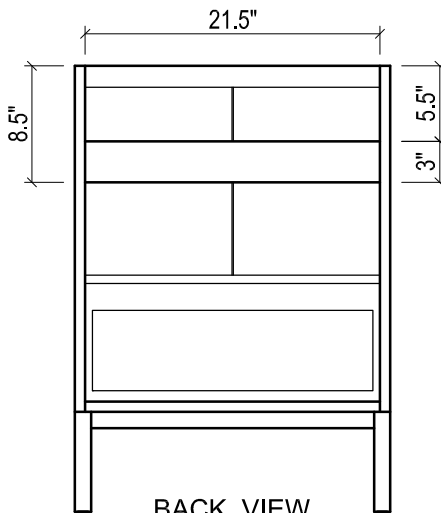

- WALL HUNG option is also available for this model.
Vanity height without legs is 25.3".
- Quality metal BLUM (or BLUM equivalent) soft-closing hinges and/or drawer hardware are included.

FRONT VIEW

SIDE VIEW

BACK VIEW

VENICE CERAMIC SINK

TOP VIEW

FRONT VIEW

METROPOLITAN FOR VILLA

- WALL HUNG option is also available for this model.
Vanity height without legs is 25.3".
- Quality metal BLUM (or BLUM equivalent) soft-closing hinges and/or drawer hardware are included.

FRONT VIEW

SIDE VIEW

BACK VIEW

VILLA CERAMIC SINK

TOP VIEW

SIDE VIEW

BACK VIEW