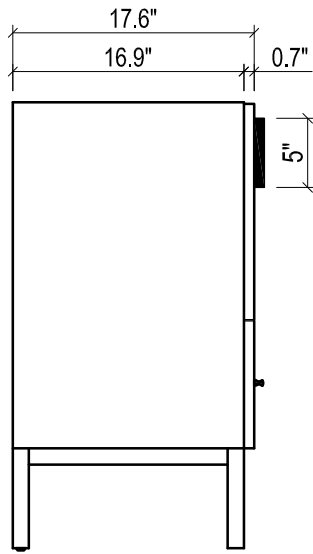

FRONT VIEW

SIDE VIEW

BACK VIEW

KIRA CERAMIC SINK

(available in 1 hole or 8" faucet drills)

TOP VIEW

SIDE VIEW

METROPOLITAN FOR VENICE

- WALL HUNG option is also available for this model.
Vanity height without legs is 25.3".
- Quality metal BLUM (or BLUM equivalent) soft-closing hinges and/or drawer hardware are included.

FRONT VIEW

SIDE VIEW

BACK VIEW

VENICE CERAMIC SINK

TOP VIEW

FRONT VIEW

METROPOLITAN FOR VILLA

- WALL HUNG option is also available for this model.
Vanity height without legs is 25.3".
- Quality metal BLUM (or BLUM equivalent) soft-closing hinges and/or drawer hardware are included.

FRONT VIEW

SIDE VIEW

BACK VIEW

VILLA CERAMIC SINK

TOP VIEW

SIDE VIEW

BACK VIEW