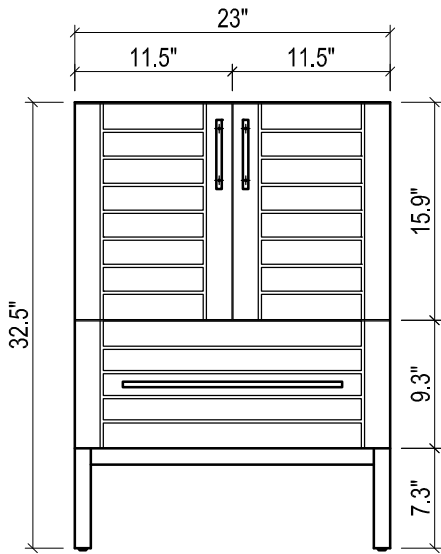

METROPOLITAN FOR KIRA

- WALL HUNG option is also available for this model. Vanity height without legs is 25.3".
- Quality metal BLUM (or BLUM equivalent) soft-closing hinges and/or drawer hardware are included.

FRONT VIEW

SIDE VIEW

BACK VIEW

KIRA CERAMIC SINK

(available in 1 hole or 8" faucet drills)

TOP VIEW

SIDE VIEW

METROPOLITAN FOR VENICE

- WALL HUNG option is also available for this model.
Vanity height without legs is 25.3".
- Quality metal BLUM (or BLUM equivalent) soft-closing hinges and/or drawer hardware are included.

FRONT VIEW

SIDE VIEW

BACK VIEW

VENICE CERAMIC SINK

TOP VIEW

FRONT VIEW

METROPOLITAN FOR VILLA

- WALL HUNG option is also available for this model.
Vanity height without legs is 25.3".
- Quality metal BLUM (or BLUM equivalent) soft-closing hinges and/or drawer hardware are included.