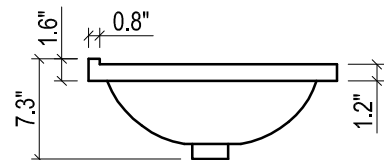

FRONT VIEW

SIDE VIEW

BACK VIEW

KIRA CERAMIC SINK

(available in 1 hole or 8" faucet drills)

TOP VIEW

SIDE VIEW

METROPOLITAN FOR VENICE

- WALL HUNG option is also available for this model.
Vanity height without legs is 25.3".
- Quality metal BLUM (or BLUM equivalent) soft-closing hinges and/or drawer hardware are included.

FRONT VIEW

SIDE VIEW

BACK VIEW

VENICE CERAMIC SINK

TOP VIEW

FRONT VIEW

METROPOLITAN FOR VILLA

- WALL HUNG option is also available for this model.
Vanity height without legs is 25.3".
- Quality metal BLUM (or BLUM equivalent) soft-closing hinges and/or drawer hardware are included.