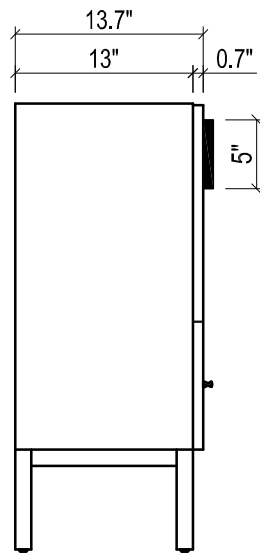

FRONT VIEW

SIDE VIEW

BACK VIEW

KIRA CERAMIC SINK

(available in 1 hole or 8" faucet drills)

TOP VIEW

SIDE VIEW

METROPOLITAN FOR VENICE

- WALL HUNG option is also available for this model.
Vanity height without legs is 25.3".
- Quality metal BLUM (or BLUM equivalent) soft-closing hinges and/or drawer hardware are included.

FRONT VIEW

SIDE VIEW

BACK VIEW

VENICE CERAMIC SINK

TOP VIEW

FRONT VIEW

METROPOLITAN FOR VILLA

- WALL HUNG option is also available for this model.
Vanity height without legs is 25.3".
- Quality metal BLUM (or BLUM equivalent) soft-closing hinges and/or drawer hardware are included.

FRONT VIEW

SIDE VIEW

BACK VIEW

VILLA CERAMIC SINK

TOP VIEW

SIDE VIEW

BACK VIEW