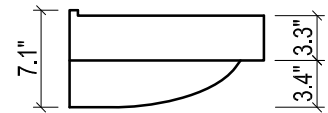

BACK VIEW

VENICE CERAMIC SINK

TOP VIEW

FRONT VIEW

METROPOLITAN FOR VILLA

- WALL HUNG option is also available for this model.
Vanity height without legs is 25.3".
- Quality metal BLUM (or BLUM equivalent) soft-closing hinges and/or drawer hardware are included.

FRONT VIEW

SIDE VIEW

BACK VIEW

VILLA CERAMIC SINK

TOP VIEW

SIDE VIEW

BACK VIEW