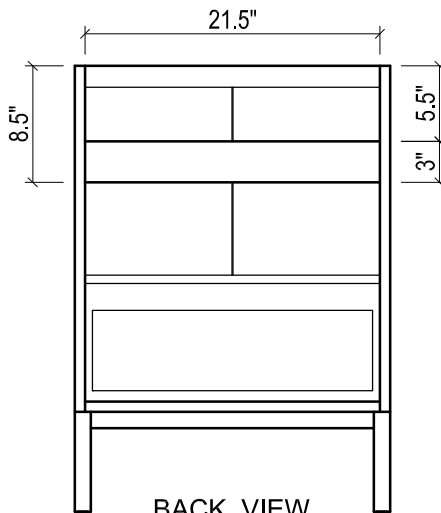

METROPOLITAN FOR KIRA

- WALL HUNG option is also available for this model. Vanity height without legs is 25.3".
- Quality metal BLUM (or BLUM equivalent) soft-closing hinges and/or drawer hardware are included.

FRONT VIEW

SIDE VIEW

BACK VIEW

KIRA CERAMIC SINK

(available in 1 hole or 8" faucet drills)

TOP VIEW

SIDE VIEW

METROPOLITAN FOR VENICE

- WALL HUNG option is also available for this model.
Vanity height without legs is 25.3".
- Quality metal BLUM (or BLUM equivalent) soft-closing hinges and/or drawer hardware are included.

FRONT VIEW

SIDE VIEW

BACK VIEW

VENICE CERAMIC SINK

TOP VIEW

FRONT VIEW

METROPOLITAN FOR VILLA

- WALL HUNG option is also available for this model.
Vanity height without legs is 25.3".
- Quality metal BLUM (or BLUM equivalent) soft-closing hinges and/or drawer hardware are included.