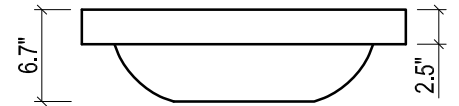

- WALL HUNG option is also available for this model.
Vanity height without legs is 25.3".
- Quality metal BLUM (or BLUM equivalent) soft-closing hinges and/or drawer hardware are included.

FRONT VIEW

SIDE VIEW

BACK VIEW

VENICE CERAMIC SINK

TOP VIEW

FRONT VIEW

METROPOLITAN FOR VILLA

- WALL HUNG option is also available for this model.
Vanity height without legs is 25.3".
- Quality metal BLUM (or BLUM equivalent) soft-closing hinges and/or drawer hardware are included.