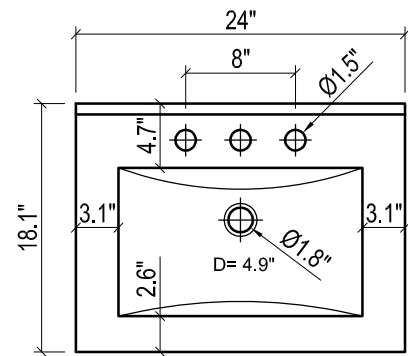

METROPOLITAN FOR KIRA

- WALL HUNG option is also available for this model. Vanity height without legs is 25.3".
- Quality metal BLUM (or BLUM equivalent) soft-closing hinges and/or drawer hardware are included.

FRONT VIEW

SIDE VIEW

BACK VIEW

KIRA CERAMIC SINK

(available in 1 hole or 8" faucet drills)

TOP VIEW

SIDE VIEW

METROPOLITAN FOR VENICE

- WALL HUNG option is also available for this model.
Vanity height without legs is 25.3".
- Quality metal BLUM (or BLUM equivalent) soft-closing hinges and/or drawer hardware are included.

FRONT VIEW

SIDE VIEW

BACK VIEW

VENICE CERAMIC SINK

TOP VIEW

FRONT VIEW

METROPOLITAN FOR VILLA

- WALL HUNG option is also available for this model.
Vanity height without legs is 25.3".
- Quality metal BLUM (or BLUM equivalent) soft-closing hinges and/or drawer hardware are included.