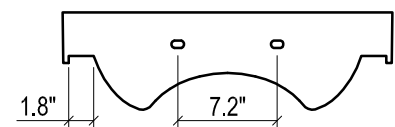

- WALL HUNG option is also available for this model.
Vanity height without legs is 25.3".
- Quality metal BLUM (or BLUM equivalent) soft-closing hinges and/or drawer hardware are included.

FRONT VIEW

SIDE VIEW

BACK VIEW

VENICE CERAMIC SINK

TOP VIEW

FRONT VIEW

METROPOLITAN FOR VILLA

- WALL HUNG option is also available for this model.
Vanity height without legs is 25.3".
- Quality metal BLUM (or BLUM equivalent) soft-closing hinges and/or drawer hardware are included.

FRONT VIEW

SIDE VIEW

BACK VIEW

VILLA CERAMIC SINK

TOP VIEW

SIDE VIEW

BACK VIEW