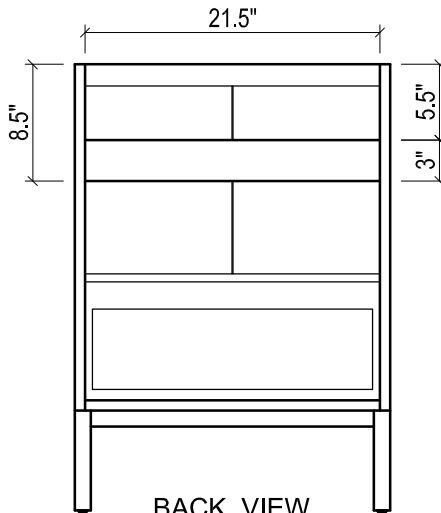

FRONT VIEW

SIDE VIEW

BACK VIEW

KIRA CERAMIC SINK

(available in 1 hole or 8" faucet drills)

TOP VIEW

SIDE VIEW

METROPOLITAN FOR VENICE

- WALL HUNG option is also available for this model.
Vanity height without legs is 25.3".
- Quality metal BLUM (or BLUM equivalent) soft-closing hinges and/or drawer hardware are included.

FRONT VIEW

SIDE VIEW

BACK VIEW

VENICE CERAMIC SINK

TOP VIEW

FRONT VIEW

METROPOLITAN FOR VILLA

- WALL HUNG option is also available for this model.
Vanity height without legs is 25.3".
- Quality metal BLUM (or BLUM equivalent) soft-closing hinges and/or drawer hardware are included.