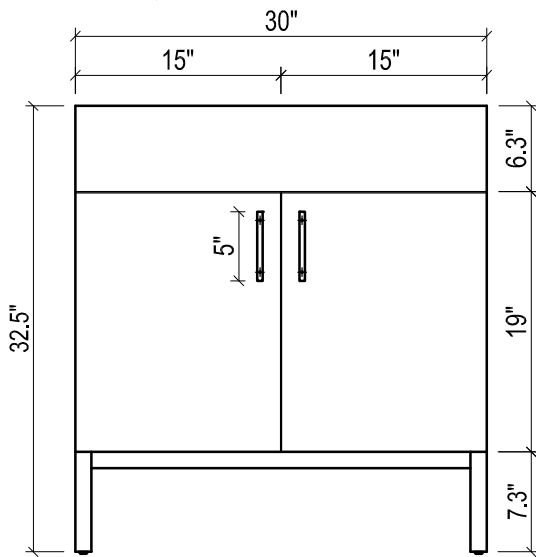

DAYTONA FOR STONE TOP

- WALL HUNG option is also available for this model. Vanity height without legs is 25.3".
- Quality metal BLUM (or BLUM equivalent) soft-closing hinges and/or drawer hardware are included.
- Matching standard stone countertop: 31" x 22 1/4". We offer GRANITE, MARBLE or QUARTZ stones in various models, thicknesses and cut-outs.

FRONT VIEW

SIDE VIEW

TOP VIEW

BACK VIEW