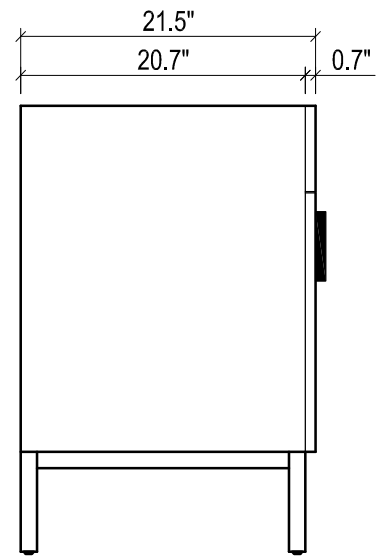

DAYTONA FOR STONE TOP

- WALL HUNG option is also available for this model. Vanity height without legs is 25.3".
- Quality metal BLUM (or BLUM equivalent) soft-closing hinges and/or drawer hardware are included.
- Matching standard stone countertop: 31" x 22 1/4". We offer GRANITE, MARBLE or QUARTZ stones in various models, thicknesses and cut-outs.

FRONT VIEW

SIDE VIEW

TOP VIEW

BACK VIEW