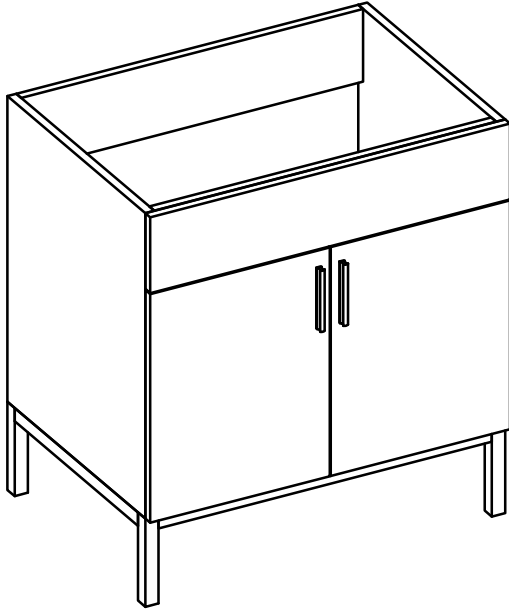

DAYTONA FOR STONE TOP

- WALL HUNG option is also available for this model. Vanity height without legs is 25.3".
- Quality metal BLUM (or BLUM equivalent) soft-closing hinges and/or drawer hardware are included.
- Matching standard stone countertop: 31" x 22 1/4". We offer GRANITE, MARBLE or QUARTZ stones in various models, thicknesses and cut-outs.

FRONT VIEW

SIDE VIEW

TOP VIEW

BACK VIEW