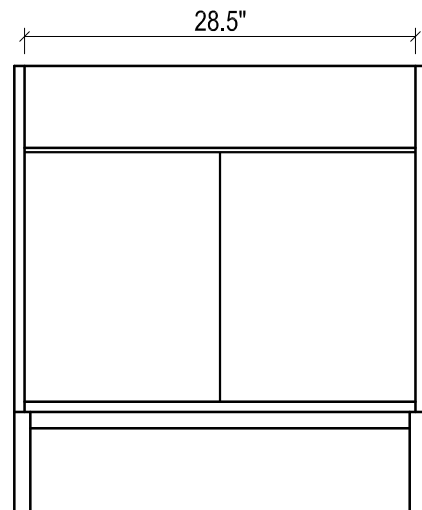

DAYTONA FOR STONE TOP

- WALL HUNG option is also available for this model. Vanity height without legs is 25.3".
- Quality metal BLUM (or BLUM equivalent) soft-closing hinges and/or drawer hardware are included.
- Matching standard stone countertop: 31" x 22 1/4". We offer GRANITE, MARBLE or QUARTZ stones in various models, thicknesses and cut-outs.

FRONT VIEW

SIDE VIEW

TOP VIEW

BACK VIEW