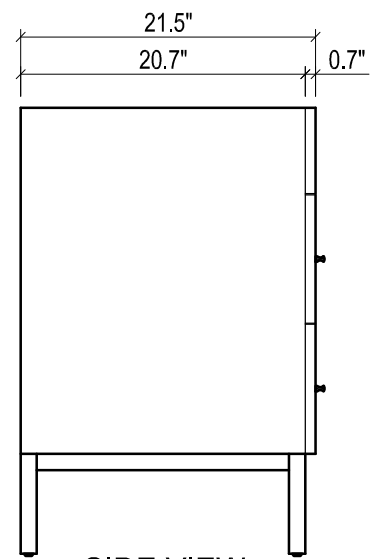

DAYTONA FOR STONE TOP

- WALL HUNG option is also available for this model. Vanity height without legs is 25.3".
- Quality metal BLUM (or BLUM equivalent) soft-closing hinges and/or drawer hardware are included.
- Matching standard stone countertop: 37" x 22 1/4". We offer GRANITE, MARBLE or QUARTZ stones in various models, thicknesses and cut-outs.
- Drawers can be placed on Right or Left sides.

FRONT VIEW

SIDE VIEW

TOP VIEW

BACK VIEW