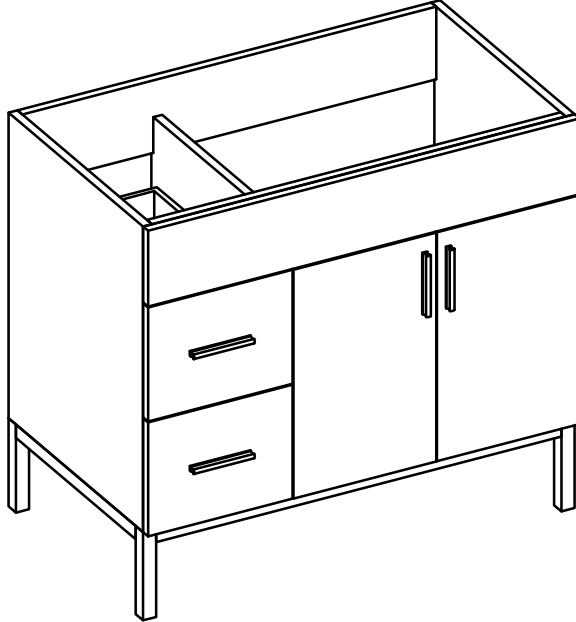

DAYTONA FOR STONE TOP

- WALL HUNG option is also available for this model. Vanity height without legs is 25.3".
- Quality metal BLUM (or BLUM equivalent) soft-closing hinges and/or drawer hardware are included.
- Matching standard stone countertop: 37" x 22 1/4". We offer GRANITE, MARBLE or QUARTZ stones in various models, thicknesses and cut-outs.
- Drawers can be placed on Right or Left sides.

FRONT VIEW

SIDE VIEW

TOP VIEW

BACK VIEW