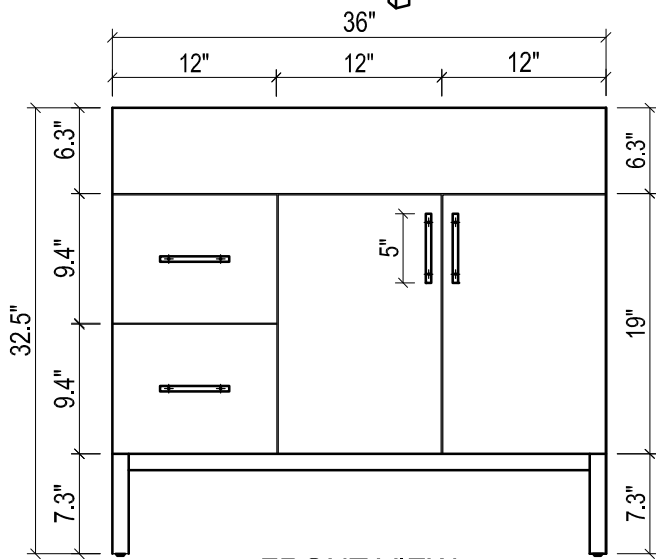

DAYTONA FOR STONE TOP

- WALL HUNG option is also available for this model. Vanity height without legs is 25.3".
- Quality metal BLUM (or BLUM equivalent) soft-closing hinges and/or drawer hardware are included.
- Matching standard stone countertop: 37" x 22 1/4". We offer GRANITE, MARBLE or QUARTZ stones in various models, thicknesses and cut-outs.
- Drawers can be placed on Right or Left sides.

FRONT VIEW

SIDE VIEW

TOP VIEW

BACK VIEW