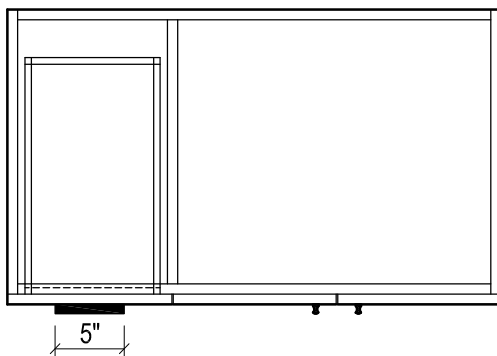

DAYTONA FOR STONE TOP

- WALL HUNG option is also available for this model. Vanity height without legs is 25.3".
- Quality metal BLUM (or BLUM equivalent) soft-closing hinges and/or drawer hardware are included.
- Matching standard stone countertop: 37" x 22 1/4". We offer GRANITE, MARBLE or QUARTZ stones in various models, thicknesses and cut-outs.
- Drawers can be placed on Right or Left sides.

FRONT VIEW

SIDE VIEW

TOP VIEW

BACK VIEW