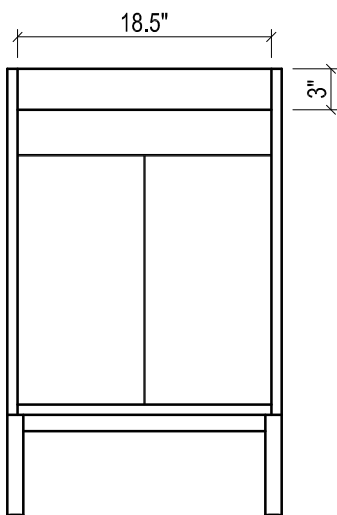

DAYTONA 21 FOR MILANO

WALL HUNG is also available for this model.
Vanity height without legs is 25.2"

MILANO 21" CERAMIC SINK

FRONT VIEW

SIDE VIEW

TOP VIEW

FRONT VIEW

BACK VIEW

BACK VIEW

DAYTONA 21 FOR LAGUNA

WALL HUNG is also available for this model.
Vanity height without legs is 25.2"

LAGUNA 21" CERAMIC SINK

FRONT VIEW

SIDE VIEW

TOP VIEW

FRONT VIEW

BACK VIEW

SIDE VIEW

DAYTONA 21 FOR TRIBECA

WALL HUNG is also available for this model.
Vanity height without legs is 25.2"

TRIBECA 21" CERAMIC SINK

(available in 1 hole or 8" faucet drills)

FRONT VIEW

SIDE VIEW

TOP VIEW

FRONT VIEW

BACK VIEW

BACK VIEW