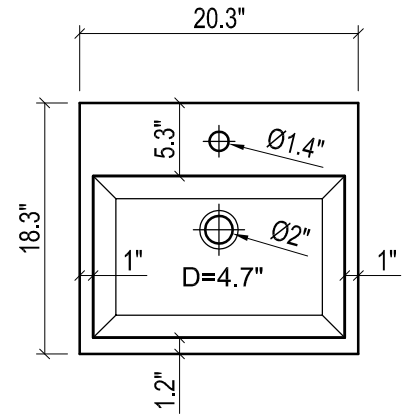

DAYTONA 21 FOR MILANO

WALL HUNG is also available for this model.
Vanity height without legs is 25.2"

MILANO 21" CERAMIC SINK

FRONT VIEW

SIDE VIEW

TOP VIEW

FRONT VIEW

BACK VIEW

BACK VIEW

DAYTONA 21 FOR LAGUNA

WALL HUNG is also available for this model.
Vanity height without legs is 25.2"

LAGUNA 21" CERAMIC SINK

FRONT VIEW

SIDE VIEW

TOP VIEW

FRONT VIEW

BACK VIEW

SIDE VIEW

DAYTONA 21 FOR TRIBECA

WALL HUNG is also available for this model.
Vanity height without legs is 25.2"

TRIBECA 21" CERAMIC SINK

(available in 1 hole or 8" faucet drills)

FRONT VIEW

SIDE VIEW

TOP VIEW

FRONT VIEW

BACK VIEW

BACK VIEW