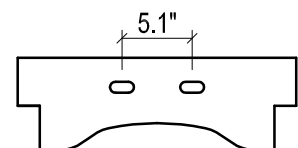

DAYTONA 21 FOR MILANO

WALL HUNG is also available for this model.
Vanity height without legs is 25.2"

MILANO 21" CERAMIC SINK

FRONT VIEW

SIDE VIEW

TOP VIEW

FRONT VIEW

BACK VIEW

BACK VIEW

DAYTONA 21 FOR LAGUNA

WALL HUNG is also available for this model.
Vanity height without legs is 25.2"

LAGUNA 21" CERAMIC SINK

FRONT VIEW

SIDE VIEW

TOP VIEW

FRONT VIEW

BACK VIEW

SIDE VIEW

DAYTONA 21 FOR TRIBECA

WALL HUNG is also available for this model.
Vanity height without legs is 25.2"

TRIBECA 21" CERAMIC SINK

(available in 1 hole or 8" faucet drills)

FRONT VIEW

SIDE VIEW

TOP VIEW

FRONT VIEW

BACK VIEW

BACK VIEW