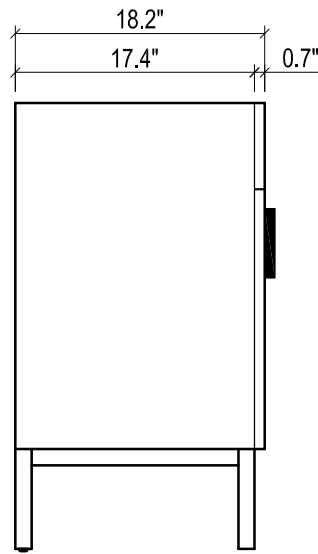

DAYTONA 21 FOR MILANO

WALL HUNG is also available for this model.
Vanity height without legs is 25.2"

MILANO 21" CERAMIC SINK

FRONT VIEW

SIDE VIEW

TOP VIEW

FRONT VIEW

BACK VIEW

BACK VIEW

DAYTONA 21 FOR LAGUNA

WALL HUNG is also available for this model.
Vanity height without legs is 25.2"

LAGUNA 21" CERAMIC SINK

FRONT VIEW

SIDE VIEW

TOP VIEW

FRONT VIEW

BACK VIEW

SIDE VIEW

DAYTONA 21 FOR TRIBECA

WALL HUNG is also available for this model.
Vanity height without legs is 25.2"

TRIBECA 21" CERAMIC SINK

(available in 1 hole or 8" faucet drills)

FRONT VIEW

SIDE VIEW

TOP VIEW

FRONT VIEW

BACK VIEW

BACK VIEW