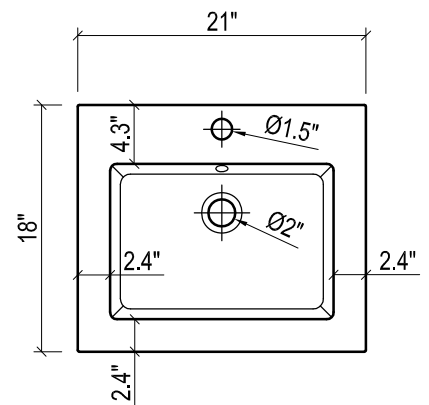

DAYTONA 21 FOR MILANO

WALL HUNG is also available for this model.
Vanity height without legs is 25.2"

MILANO 21" CERAMIC SINK

FRONT VIEW

SIDE VIEW

TOP VIEW

FRONT VIEW

BACK VIEW

BACK VIEW

DAYTONA 21 FOR LAGUNA

WALL HUNG is also available for this model.
Vanity height without legs is 25.2"

LAGUNA 21" CERAMIC SINK

FRONT VIEW

SIDE VIEW

TOP VIEW

FRONT VIEW

BACK VIEW

SIDE VIEW

DAYTONA 21 FOR TRIBECA

WALL HUNG is also available for this model.
Vanity height without legs is 25.2"

TRIBECA 21" CERAMIC SINK

(available in 1 hole or 8" faucet drills)

FRONT VIEW

SIDE VIEW

TOP VIEW

FRONT VIEW

BACK VIEW

BACK VIEW