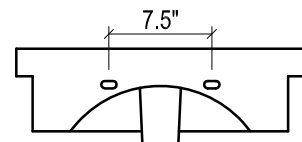

DAYTONA 21 FOR MILANO

WALL HUNG is also available for this model.
Vanity height without legs is 25.2"

MILANO 21" CERAMIC SINK

FRONT VIEW

SIDE VIEW

TOP VIEW

FRONT VIEW

BACK VIEW

BACK VIEW

DAYTONA 21 FOR LAGUNA

WALL HUNG is also available for this model.
Vanity height without legs is 25.2"

LAGUNA 21" CERAMIC SINK

FRONT VIEW

SIDE VIEW

TOP VIEW

FRONT VIEW

BACK VIEW

SIDE VIEW

DAYTONA 21 FOR TRIBECA

WALL HUNG is also available for this model.
Vanity height without legs is 25.2"

TRIBECA 21" CERAMIC SINK

(available in 1 hole or 8" faucet drills)

FRONT VIEW

SIDE VIEW

TOP VIEW

FRONT VIEW

BACK VIEW

BACK VIEW