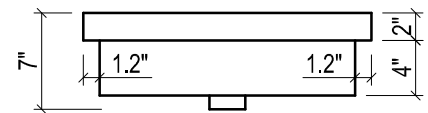

BACK VIEW

SIDE VIEW

DAYTONA 21 FOR TRIBECA

WALL HUNG is also available for this model.
Vanity height without legs is 25.2"

TRIBECA 21" CERAMIC SINK

(available in 1 hole or 8" faucet drills)

FRONT VIEW

SIDE VIEW

TOP VIEW

FRONT VIEW

BACK VIEW

BACK VIEW