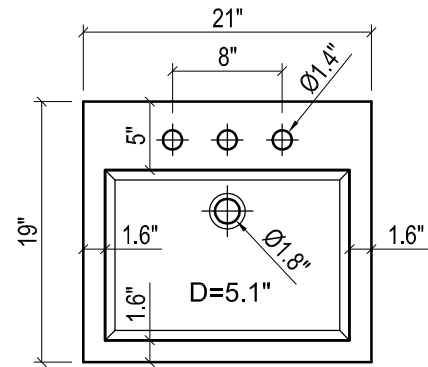

DAYTONA 21 FOR MILANO

WALL HUNG is also available for this model.
Vanity height without legs is 25.2"

MILANO 21" CERAMIC SINK

FRONT VIEW

SIDE VIEW

TOP VIEW

FRONT VIEW

BACK VIEW

BACK VIEW

DAYTONA 21 FOR LAGUNA

WALL HUNG is also available for this model.
Vanity height without legs is 25.2"

LAGUNA 21" CERAMIC SINK

FRONT VIEW

SIDE VIEW

TOP VIEW

FRONT VIEW

BACK VIEW

SIDE VIEW

DAYTONA 21 FOR TRIBECA

WALL HUNG is also available for this model.
Vanity height without legs is 25.2"

TRIBECA 21" CERAMIC SINK

(available in 1 hole or 8" faucet drills)

FRONT VIEW

SIDE VIEW

TOP VIEW

FRONT VIEW

BACK VIEW

BACK VIEW