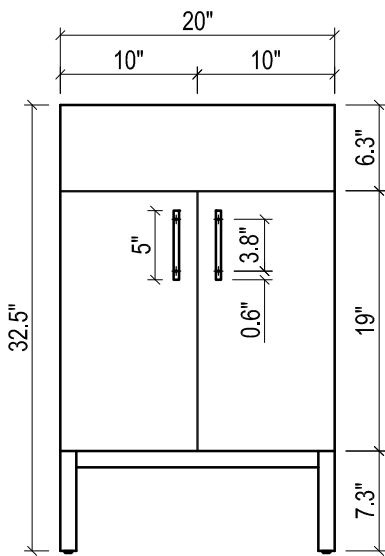

DAYTONA 21 FOR MILANO

WALL HUNG is also available for this model.
Vanity height without legs is 25.2"

MILANO 21" CERAMIC SINK

FRONT VIEW

SIDE VIEW

TOP VIEW

FRONT VIEW

BACK VIEW

BACK VIEW

DAYTONA 21 FOR LAGUNA

WALL HUNG is also available for this model.
Vanity height without legs is 25.2"

LAGUNA 21" CERAMIC SINK

FRONT VIEW

SIDE VIEW

TOP VIEW

FRONT VIEW

BACK VIEW

SIDE VIEW

DAYTONA 21 FOR TRIBECA

WALL HUNG is also available for this model.
Vanity height without legs is 25.2"

TRIBECA 21" CERAMIC SINK

(available in 1 hole or 8" faucet drills)

FRONT VIEW

SIDE VIEW

TOP VIEW

FRONT VIEW

BACK VIEW

BACK VIEW