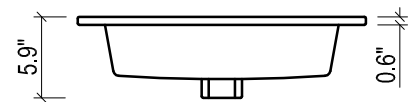

DAYTONA 21 FOR MILANO

WALL HUNG is also available for this model.
Vanity height without legs is 25.2"

MILANO 21" CERAMIC SINK

FRONT VIEW

SIDE VIEW

TOP VIEW

FRONT VIEW

BACK VIEW

BACK VIEW

DAYTONA 21 FOR LAGUNA

WALL HUNG is also available for this model.
Vanity height without legs is 25.2"

LAGUNA 21" CERAMIC SINK

FRONT VIEW

SIDE VIEW

TOP VIEW

FRONT VIEW

BACK VIEW

SIDE VIEW

DAYTONA 21 FOR TRIBECA

WALL HUNG is also available for this model.
Vanity height without legs is 25.2"

TRIBECA 21" CERAMIC SINK

(available in 1 hole or 8" faucet drills)

FRONT VIEW

SIDE VIEW