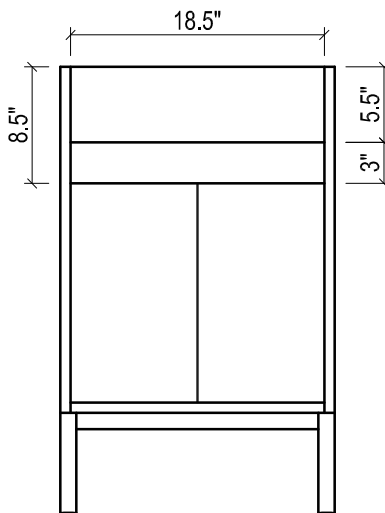

DAYTONA 21 FOR MILANO

WALL HUNG is also available for this model.
Vanity height without legs is 25.2"

MILANO 21" CERAMIC SINK

FRONT VIEW

SIDE VIEW

TOP VIEW

FRONT VIEW

BACK VIEW

BACK VIEW

DAYTONA 21 FOR LAGUNA

WALL HUNG is also available for this model.
Vanity height without legs is 25.2"

LAGUNA 21" CERAMIC SINK

FRONT VIEW

SIDE VIEW

TOP VIEW

FRONT VIEW

BACK VIEW

SIDE VIEW

DAYTONA 21 FOR TRIBECA

WALL HUNG is also available for this model.
Vanity height without legs is 25.2"

TRIBECA 21" CERAMIC SINK

(available in 1 hole or 8" faucet drills)

FRONT VIEW

SIDE VIEW

TOP VIEW

FRONT VIEW

BACK VIEW

BACK VIEW