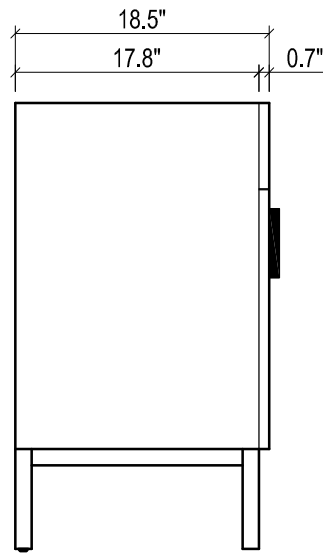

DAYTONA 21 FOR MILANO

WALL HUNG is also available for this model.
Vanity height without legs is 25.2"

MILANO 21" CERAMIC SINK

FRONT VIEW

SIDE VIEW

TOP VIEW

FRONT VIEW

BACK VIEW

BACK VIEW

DAYTONA 21 FOR LAGUNA

WALL HUNG is also available for this model.
Vanity height without legs is 25.2"

LAGUNA 21" CERAMIC SINK

FRONT VIEW

SIDE VIEW

TOP VIEW

FRONT VIEW

BACK VIEW

SIDE VIEW

DAYTONA 21 FOR TRIBECA

WALL HUNG is also available for this model.
Vanity height without legs is 25.2"

TRIBECA 21" CERAMIC SINK

(available in 1 hole or 8" faucet drills)

FRONT VIEW

SIDE VIEW

TOP VIEW

FRONT VIEW

BACK VIEW

BACK VIEW