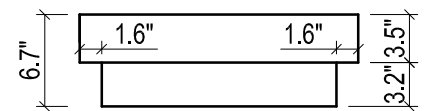

DAYTONA 21 FOR MILANO

WALL HUNG is also available for this model.
Vanity height without legs is 25.2"

MILANO 21" CERAMIC SINK

FRONT VIEW

SIDE VIEW

TOP VIEW

FRONT VIEW

BACK VIEW

BACK VIEW

DAYTONA 21 FOR LAGUNA

WALL HUNG is also available for this model.
Vanity height without legs is 25.2"

LAGUNA 21" CERAMIC SINK

FRONT VIEW

SIDE VIEW

TOP VIEW

FRONT VIEW

BACK VIEW

SIDE VIEW

DAYTONA 21 FOR TRIBECA

WALL HUNG is also available for this model.
Vanity height without legs is 25.2"

TRIBECA 21" CERAMIC SINK

(available in 1 hole or 8" faucet drills)

FRONT VIEW

SIDE VIEW