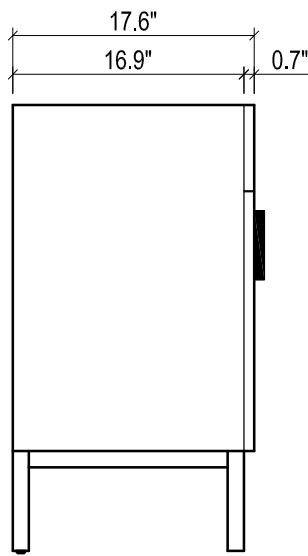

DAYTONA 21 FOR MILANO

WALL HUNG is also available for this model.
Vanity height without legs is 25.2"

MILANO 21" CERAMIC SINK

FRONT VIEW

SIDE VIEW

TOP VIEW

FRONT VIEW

BACK VIEW

BACK VIEW

DAYTONA 21 FOR LAGUNA

WALL HUNG is also available for this model.
Vanity height without legs is 25.2"

LAGUNA 21" CERAMIC SINK

FRONT VIEW

SIDE VIEW

TOP VIEW

FRONT VIEW

BACK VIEW

SIDE VIEW

DAYTONA 21 FOR TRIBECA

WALL HUNG is also available for this model.
Vanity height without legs is 25.2"

TRIBECA 21" CERAMIC SINK

(available in 1 hole or 8" faucet drills)

FRONT VIEW

SIDE VIEW

TOP VIEW

FRONT VIEW

BACK VIEW

BACK VIEW