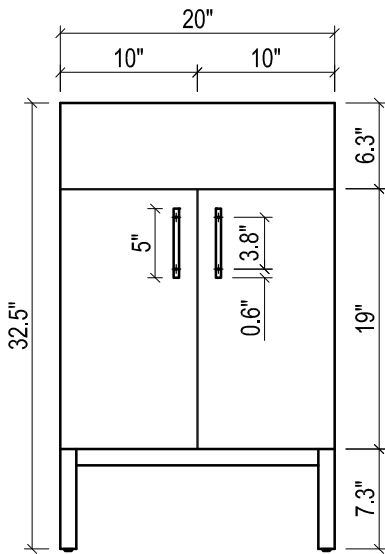

DAYTONA 21 FOR MILANO

WALL HUNG is also available for this model.
Vanity height without legs is 25.2"

MILANO 21" CERAMIC SINK

FRONT VIEW

SIDE VIEW

TOP VIEW

FRONT VIEW

BACK VIEW

BACK VIEW

DAYTONA 21 FOR LAGUNA

WALL HUNG is also available for this model.
Vanity height without legs is 25.2"

LAGUNA 21" CERAMIC SINK

FRONT VIEW

SIDE VIEW

TOP VIEW

FRONT VIEW

BACK VIEW

SIDE VIEW

DAYTONA 21 FOR TRIBECA

WALL HUNG is also available for this model.
Vanity height without legs is 25.2"

TRIBECA 21" CERAMIC SINK

(available in 1 hole or 8" faucet drills)

FRONT VIEW

SIDE VIEW

TOP VIEW

FRONT VIEW

BACK VIEW

BACK VIEW