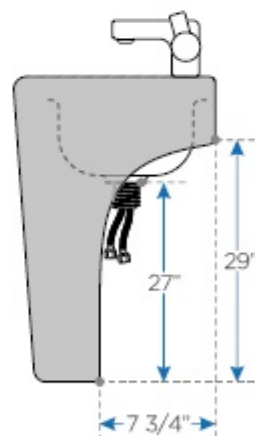

# PARMA PEDESTAL SINK

Modern Bathroom Vanity w/ Medicine Cabinet

LUCIDO

**FMC8058**

(optional medicine cabinet)

**SINK**  
top view

**VANITY**  
front view

**VANITY**  
back view

**BOX DIMENSIONS: L23" W35 1/2" H27 1/2" GW.75LB**

(\*without medicine cabinet)