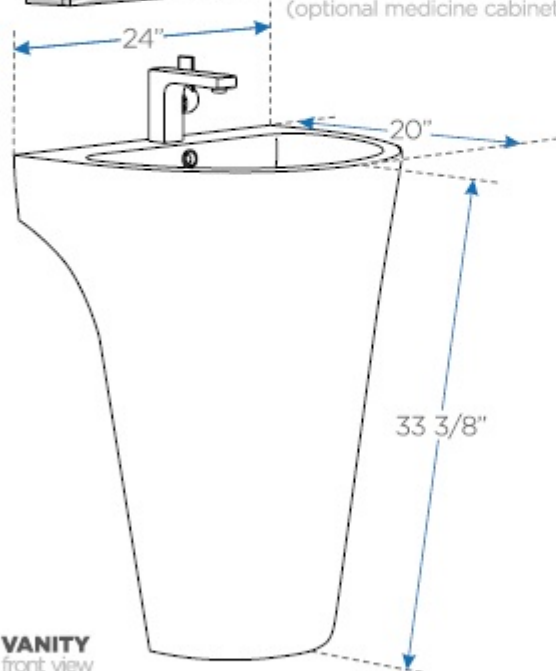

# PARMA PEDESTAL SINK

Modern Bathroom Vanity w/ Medicine Cabinet

LUCIDO

**FMC8058**

(optional medicine cabinet)

**SINK**  
top view

**VANITY**  
front view

**VANITY**  
back view

**BOX DIMENSIONS: L23" W35 1/2" H27 1/2" GW.75LB**

(\*without medicine cabinet)