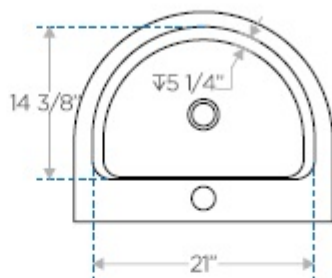

# PARMA PEDESTAL SINK

Modern Bathroom Vanity w/ Medicine Cabinet

LUCIDO

**FMC8058**

(optional medicine cabinet)

**SINK**  
top view

**VANITY**  
front view

**VANITY**  
back view

**BOX DIMENSIONS: L23" W35 1/2" H27 1/2" GW.75LB**

(\*without medicine cabinet)