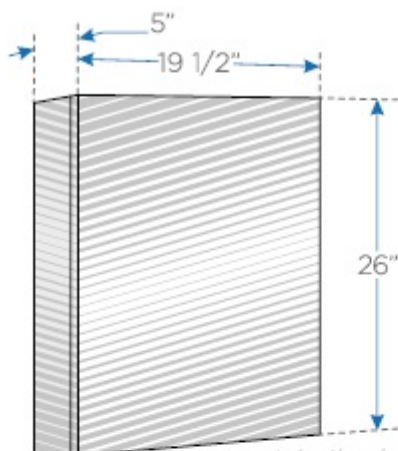

# PARMA PEDESTAL SINK

Modern Bathroom Vanity w/ Medicine Cabinet

LUCIDO

**FMC8058**

(optional medicine cabinet)

**SINK**  
top view

**VANITY**  
front view

**VANITY**  
back view

**BOX DIMENSIONS: L23" W35 1/2" H27 1/2" GW.75LB**

(\*without medicine cabinet)