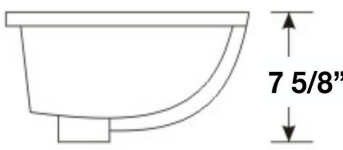

**Imperial Measurements**

**Metric Measurements**

OD Size: 470 x 355 x 195 mm  
18 4/8" x 14" x 7 5/8"  
ID Size: 420 x 305 mm  
16 4/8" x 12"

**Complies with:**  
ASME A112.19.2-2013  
CSA B45.1-13

**kitchensource.com**  
1.800.667.8721