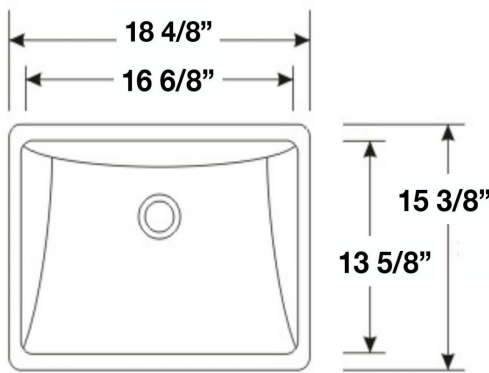

**James Martin Vanities** - Legacy Rectangular Undermount Sink (Basin) **SNK-SQR-WHT**

JAMES MARTIN

VANITIES™

**Used with 3cm thickness standard rectangular countertops:**  
Legacy colors: Arctic Fall (solid surface), Carrara White (marble),

**Imperial Measurements**

**Metric Measurements**

OD Size: 470 x 355 x 195 mm  
18 4/8" x 14" x 7 5/8"  
ID Size: 420 x 305 mm  
16 4/8" x 12"

**Complies with:**  
ASME A112.19.2-2013  
CSA B45.1-13

**kitchensource.com**  
1.800.667.8721