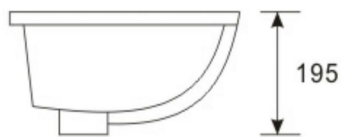

**James Martin Vanities** - Legacy Rectangular Undermount Sink (Basin) **SNK-SQR-WHT**

JAMES MARTIN

VANITIES™

**Used with 3cm thickness standard rectangular countertops:**  
Legacy colors: Arctic Fall (solid surface), Carrara White (marble),

**Imperial Measurements**

**Metric Measurements**

OD Size: 470 x 355 x 195 mm  
18 4/8" x 14" x 7 5/8"  
ID Size: 420 x 305 mm  
16 4/8" x 12"

**Complies with:**  
ASME A112.19.2-2013  
CSA B45.1-13

**kitchensource.com**  
1.800.667.8721