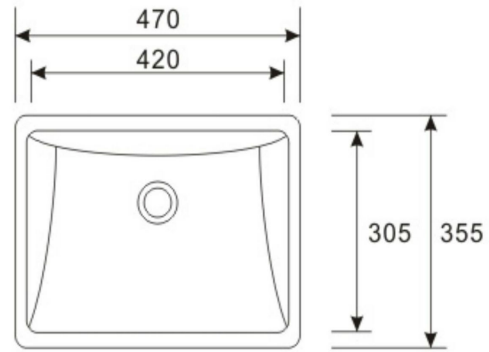

**James Martin Vanities** - Legacy Rectangular Undermount Sink (Basin) **SNK-SQR-WHT**

JAMES MARTIN

VANITIES™

**Used with 3cm thickness standard rectangular countertops:**  
Legacy colors: Arctic Fall (solid surface), Carrara White (marble),

**Imperial Measurements**

**Metric Measurements**

OD Size: 470 x 355 x 195 mm  
18 4/8" x 14" x 7 5/8"  
ID Size: 420 x 305 mm  
16 4/8" x 12"

**Complies with:**  
ASME A112.19.2-2013  
CSA B45.1-13

**kitchensource.com**  
1.800.667.8721