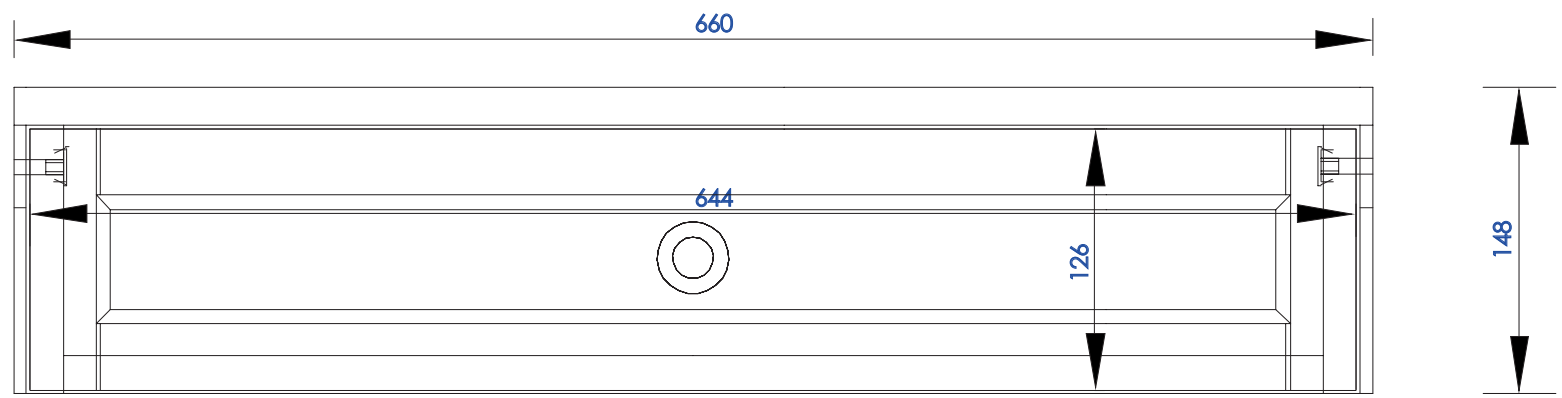

660 mm

Item Number:

- 301-DU26-BNM
- 301-DU26-SL
- 301-DU26-BW

JAMES MARTIN

VANITIES™

Copper Cove Encore 660mm Makeup Counter

Diagrams with Dimensions
page 01 of 03

NOTE ONE: Countertops are not shown in these diagrams. (Makeup Counter Only)

NOTE TWO: This makeup counter does not have a Backsplash.

Please consult our website for Countertop Diagrams: www.jamesmartinvanities.com