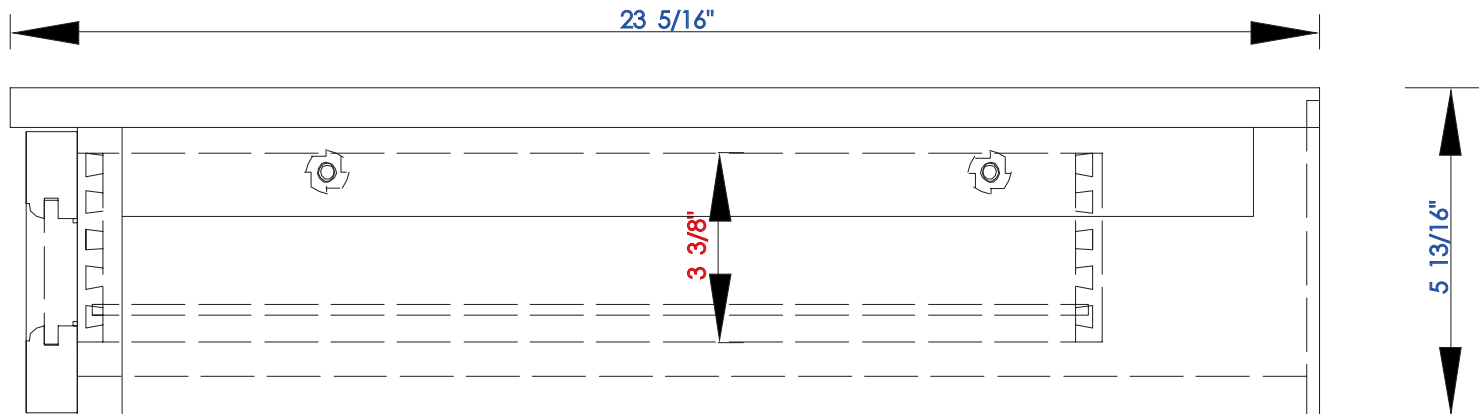

26"

Item Number:

301-DU26-BNM
301-DU26-SL
301-DU26-BW

JAMES MARTIN

VANITIES™

Copper Cove Encore 26" Makeup Counter

Diagrams with Dimensions
page 01 of 03

NOTE ONE: Countertops are not shown in these diagrams. (Makeup Counter Only)

NOTE TWO: This makeup counter does not have a Backsplash.

Please consult our website for Countertop Diagrams: www.jamesmartinvanities.com

26"

Item Number:

301-DU26-BNM
301-DU26-SL
301-DU26-BW

JAMES MARTIN

VANITIES™

26"

Item Number:

301-DU26-BNM
301-DU26-SL
301-DU26-BW

JAMES MARTIN

VANITIES™

Copper Cove Encore 26" Makeup Counter

Diagrams with Dimensions
page 03 of 03

NOTE ONE: Countertops are not shown in these diagrams. (Makeup Counter Only)

NOTE TWO: This makeup counter does not have a Backsplash.

Please consult our website for Countertop Diagrams: www.jamesmartinvanities.com

660 mm

Item Number:

- 301-DU26-BNM
- 301-DU26-SL
- 301-DU26-BW

JAMES MARTIN