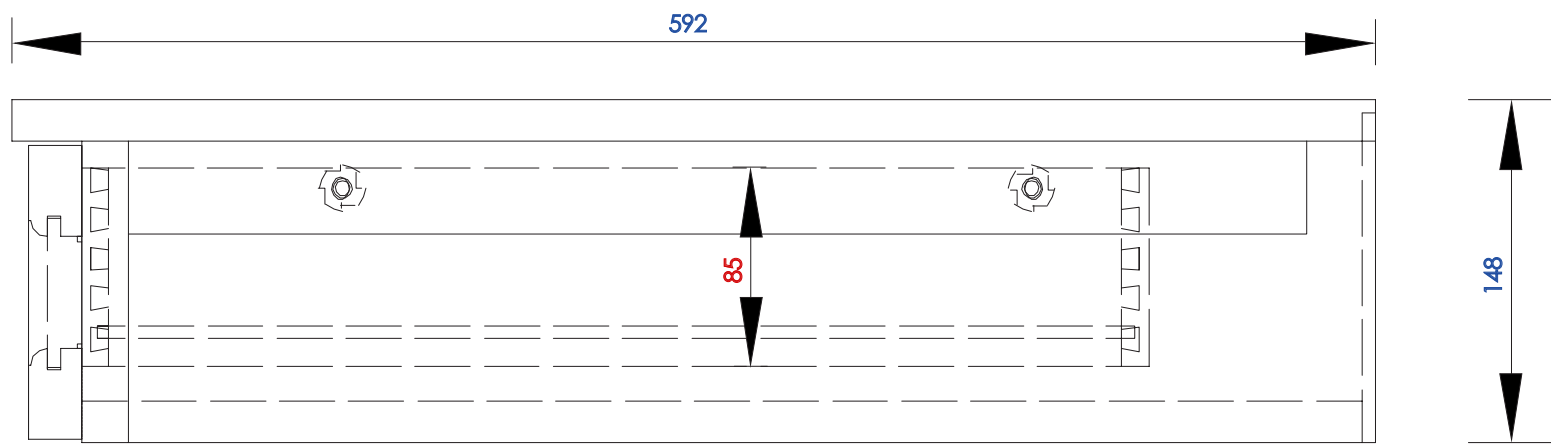

NOTE ONE: Countertops are not shown in these diagrams. (Makeup Counter Only)
Please consult our website for Countertop Diagrams: www.jamesmartinvanities.com

660 mm

Item Number:

- 301-DU26-BNM
- 301-DU26-SL
- 301-DU26-BW

JAMES MARTIN

VANITIES™

Copper Cove Encore 660mm Makeup Counter

Diagrams with Dimensions
page 03 of 03

NOTE ONE: Countertops are not shown in these diagrams. (Makeup Counter Only)

NOTE TWO: This makeup counter does not have a Backsplash.