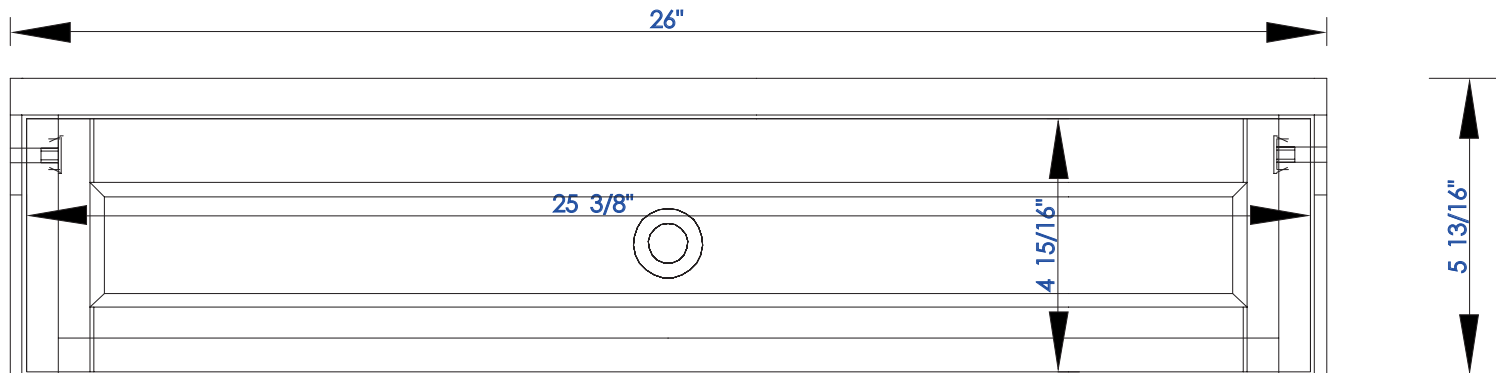

26"

Item Number:

301-DU26-BNM
301-DU26-SL
301-DU26-BW

JAMES MARTIN

VANITIES™

Copper Cove Encore 26" Makeup Counter

Diagrams with Dimensions
page 01 of 03

NOTE ONE: Countertops are not shown in these diagrams. (Makeup Counter Only)

NOTE TWO: This makeup counter does not have a Backsplash.

Please consult our website for Countertop Diagrams: www.jamesmartinvanities.com

26"

Item Number:

301-DU26-BNM
301-DU26-SL
301-DU26-BW

JAMES MARTIN

VANITIES™

Copper Cove Encore 26" Makeup Counter

Diagrams with Dimensions
page 02 of 03

NOTE ONE: Countertops are not shown in these diagrams. (Makeup Counter Only)
Please consult our website for Countertop Diagrams: www.jamesmartinvanities.com

26"

Item Number:

301-DU26-BNM
301-DU26-SL
301-DU26-BW

JAMES MARTIN

VANITIES™

Copper Cove Encore 26" Makeup Counter

Diagrams with Dimensions
page 03 of 03

NOTE ONE: Countertops are not shown in these diagrams. (Makeup Counter Only)