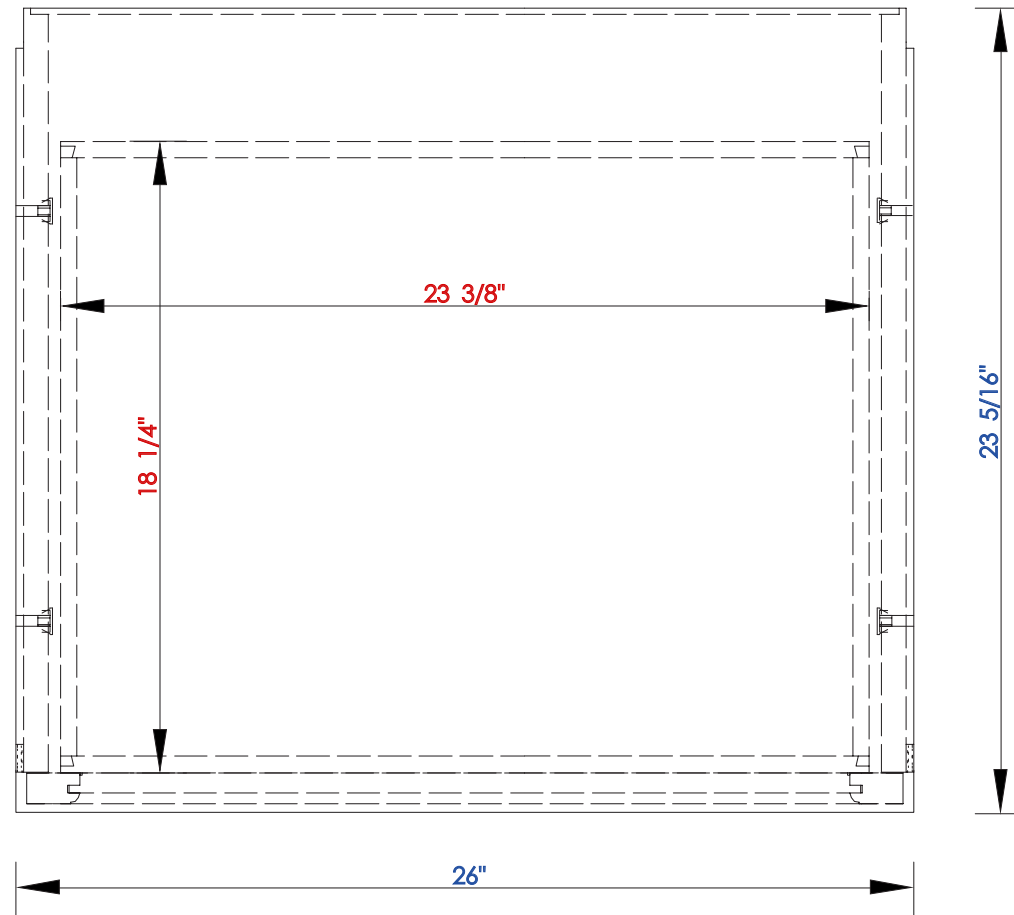

26"

Item Number:

301-DU26-BNM
301-DU26-SL
301-DU26-BW

JAMES MARTIN

VANITIES™

Copper Cove Encore 26" Makeup Counter

Diagrams with Dimensions
page 01 of 03

NOTE ONE: Countertops are not shown in these diagrams. (Makeup Counter Only)

NOTE TWO: This makeup counter does not have a Backsplash.

Please consult our website for Countertop Diagrams: www.jamesmartinvanities.com

26"

Item Number:

301-DU26-BNM
301-DU26-SL
301-DU26-BW

JAMES MARTIN

VANITIES™

Copper Cove Encore 26" Makeup Counter

Diagrams with Dimensions
page 02 of 03

NOTE ONE: Countertops are not shown in these diagrams. (Makeup Counter Only)
Please consult our website for Countertop Diagrams: www.jamesmartinvanities.com

26"

Item Number:

301-DU26-BNM
301-DU26-SL
301-DU26-BW

JAMES MARTIN

VANITIES™

Copper Cove Encore 26" Makeup Counter

Diagrams with Dimensions
page 03 of 03

NOTE ONE: Countertops are not shown in these diagrams. (Makeup Counter Only)