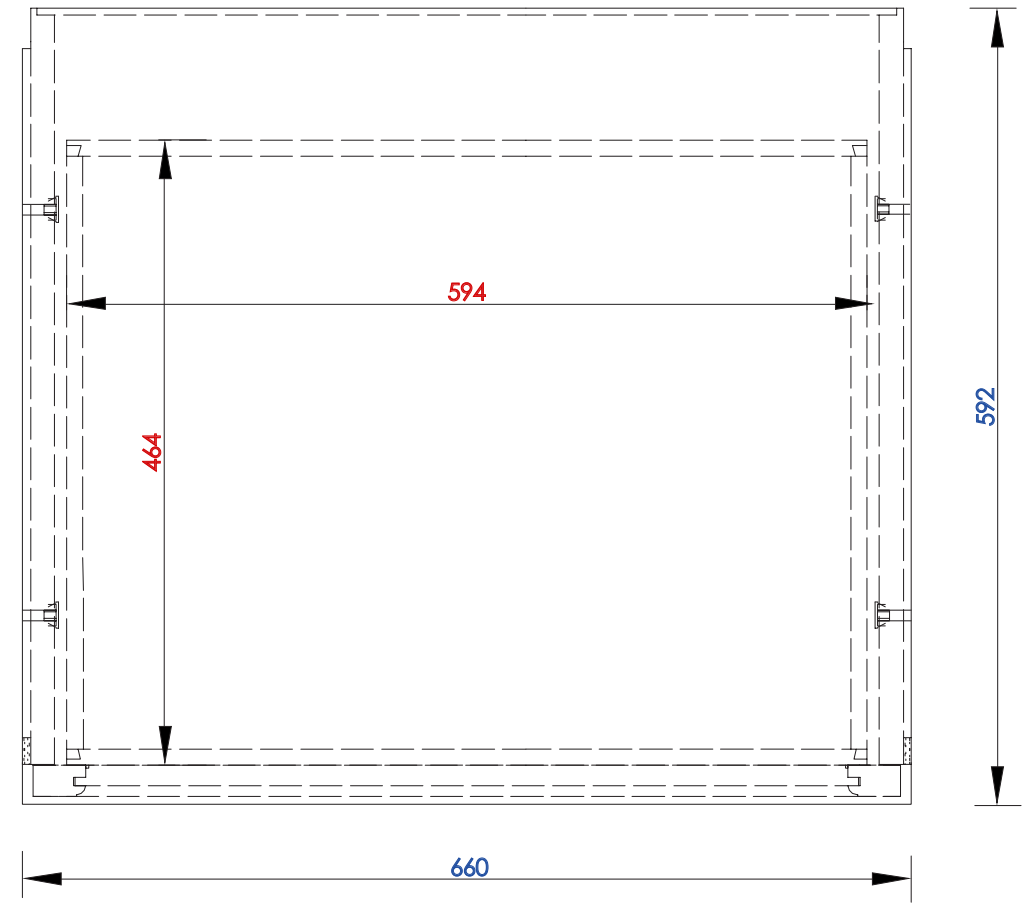

VANITIES™

Copper Cove Encore 660mm Makeup Counter

Diagrams with Dimensions
page 01 of 03

NOTE ONE: Countertops are not shown in these diagrams. (Makeup Counter Only)

NOTE TWO: This makeup counter does not have a Backsplash.

Please consult our website for Countertop Diagrams: www.jamesmartinvanities.com

660 mm

Item Number:

- 301-DU26-BNM
- 301-DU26-SL
- 301-DU26-BW

JAMES MARTIN

VANITIES™

Copper Cove Encore 660mm Makeup Counter

Diagrams with Dimensions
page 02 of 03

NOTE ONE: Countertops are not shown in these diagrams. (Makeup Counter Only)
Please consult our website for Countertop Diagrams: www.jamesmartinvanities.com

660 mm

Item Number:

- 301-DU26-BNM
- 301-DU26-SL
- 301-DU26-BW

JAMES MARTIN

VANITIES™

Copper Cove Encore 660mm Makeup Counter

Diagrams with Dimensions
page 03 of 03

NOTE ONE: Countertops are not shown in these diagrams. (Makeup Counter Only)

NOTE TWO: This makeup counter does not have a Backsplash.