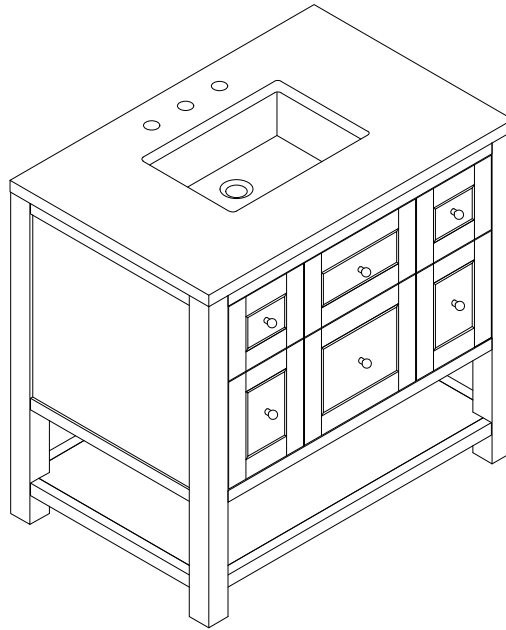

36" BRECKENRIDGE VANITY

JAMES MARTIN
VANITIES™

330-V36-BW / 330-V36-SC

Features

Materials

Solids (Species): Yellow Poplar

Veneers: No

Panels: Plywood

Number of Basins: Single

Vanity Top : Sold Separately - 3cm Top with Sink

Basins Included: No

Number of Doors: One

Number of Drawers: Two

Number of Tip Outs: Two

USB/Power Component:Yes (ETL5011080)

Assembly Required: No

Bamboo Storage Tray: No

Drawer Box Material and Construction: 12mm Plywood/English Dovetail Joinery

Hardware Material and Finish: Zinc Alloy in Champagne Brass Color

Fits Drain Hole Size: 1-3/4"

Full Extension, Soft Close Glides

European Soft Close Hinges

Aluminum Laminate Drawer Liners

Dimension

Width:35-7/8"

Depth:23-1/2"

Height:33"

Rough-In Height:21-1/2"

36" BRECKENRIDGE VANITY