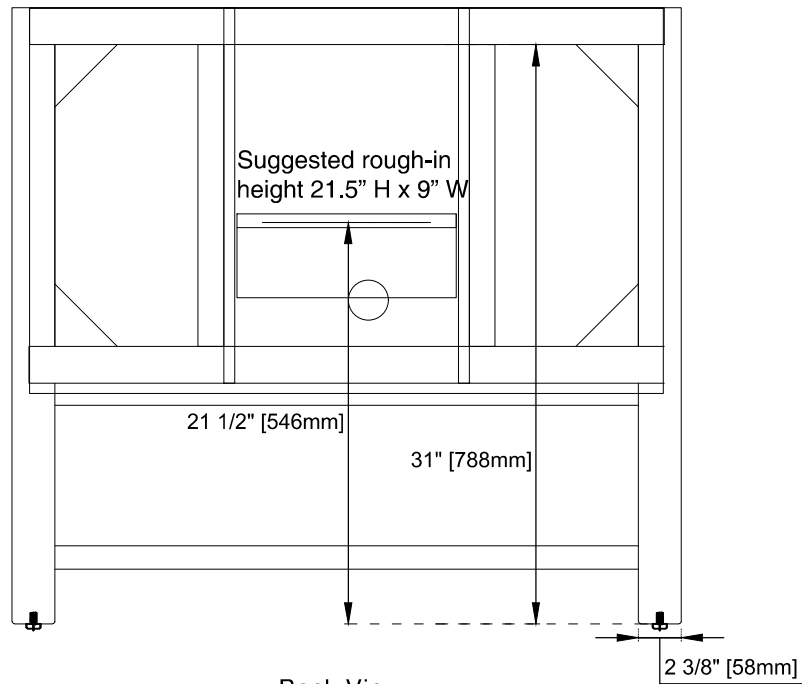

Bamboo Storage Tray: No

Drawer Box Material and Construction: 12mm Plywood/English Dovetail Joinery

Hardware Material and Finish: Zinc Alloy in Champagne Brass Color

Fits Drain Hole Size: 1-3/4"

Full Extension, Soft Close Glides

European Soft Close Hinges

Aluminum Laminate Drawer Liners

Dimension

Width:35-7/8"

Depth:23-1/2"

Height:33"

Rough-In Height:21-1/2"

36" BRECKENRIDGE VANITY

330-V36-BW / 330-V36-SC

Top View

Front View

Knob

Diagrams are of cabinets only –James Martin Optional Countertops and sinks are not shown

Visit website for warranty and installation information
www.jamesmartinvanities.com

36" BRECKENRIDGE VANITY

330-V36-BW / 330-V36-SC

Side View

Back View

Diagrams are of cabinets only –James Martin Optional Countertops and sinks are not shown

Visit website for warranty and installation information
www.jamesmartinvanities.com