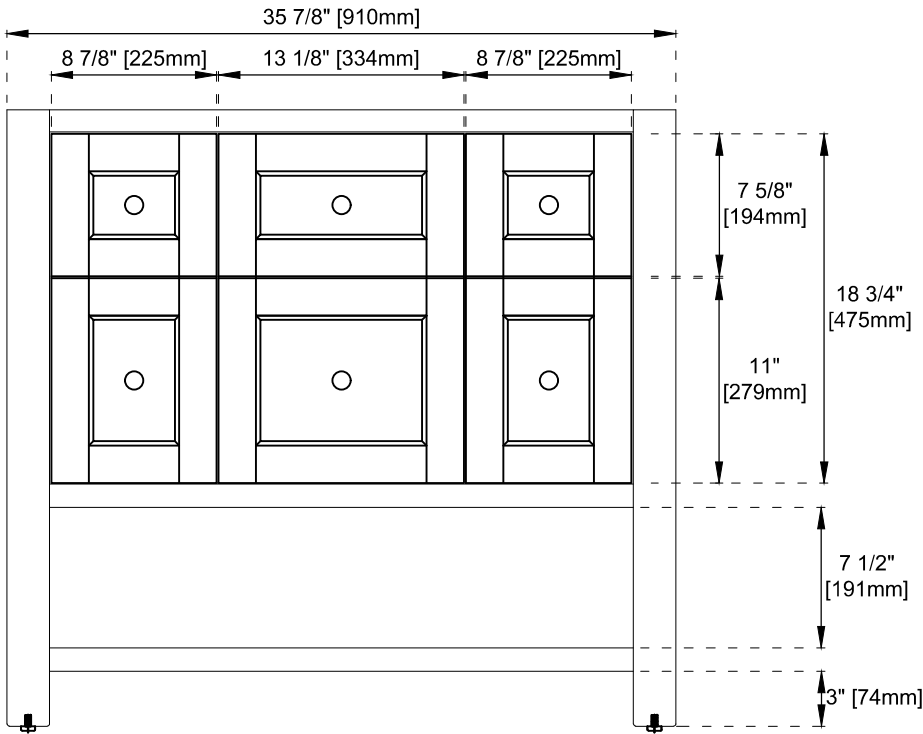

36" BRECKENRIDGE VANITY

330-V36-BW / 330-V36-SC

Front View

Knob

Diagrams are of cabinets only –James Martin Optional Countertops and sinks are not shown

Visit website for warranty and installation information
www.jamesmartinvanities.com