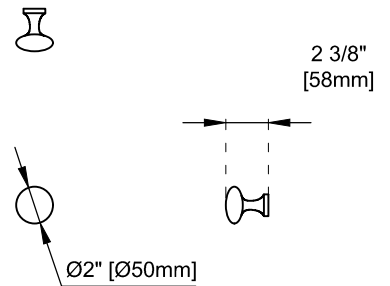

Bamboo Storage Tray: No

Drawer Box Material and Construction: 12mm Plywood/English Dovetail Joinery

Hardware Material and Finish: Zinc Alloy in Champagne Brass Color

Fits Drain Hole Size: 1-3/4"

Full Extension, Soft Close Glides

European Soft Close Hinges

Aluminum Laminate Drawer Liners

Dimension

Width:35-7/8"

Depth:23-1/2"

Height:33"

Rough-In Height:21-1/2"

36" BRECKENRIDGE VANITY

330-V36-BW / 330-V36-SC

Top View

Front View

Knob

Diagrams are of cabinets only –James Martin Optional Countertops and sinks are not shown

Visit website for warranty and installation information
www.jamesmartinvanities.com