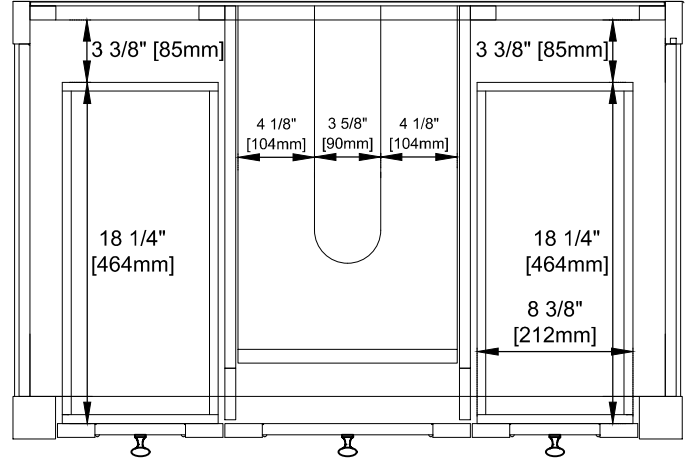

330-V36-BW / 330-V36-SC

Top View