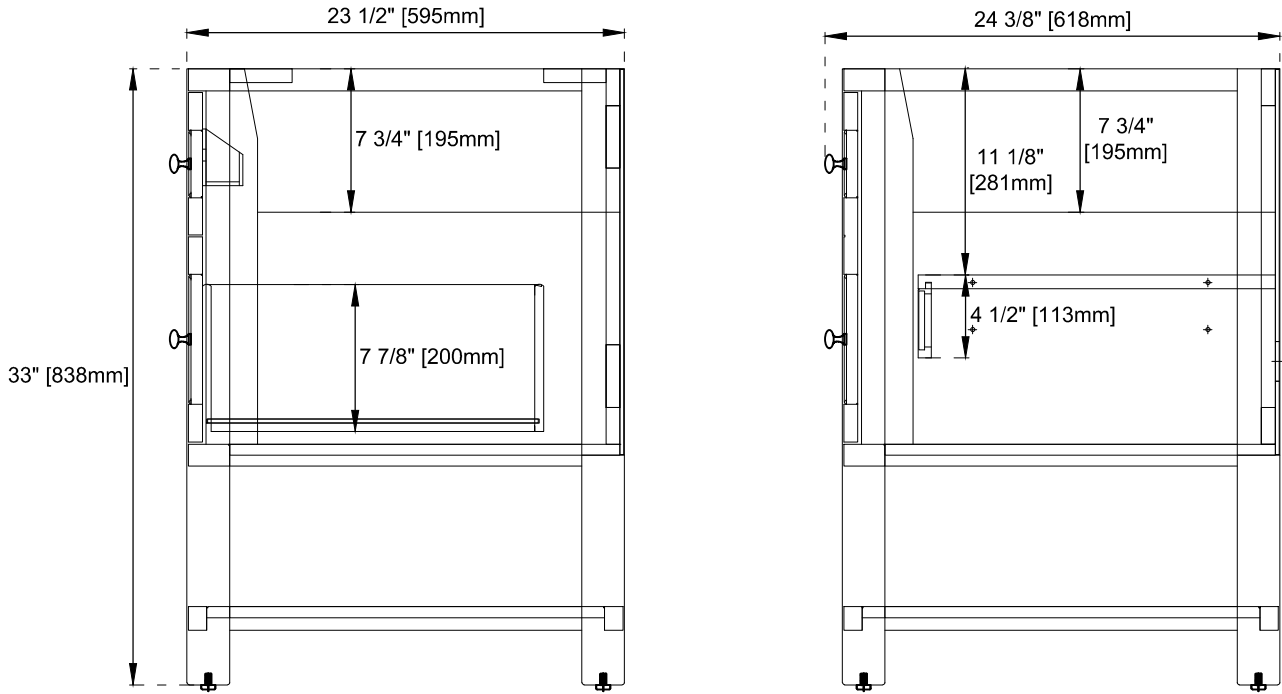

Bamboo Storage Tray: No

Drawer Box Material and Construction: 12mm Plywood/English Dovetail Joinery

Hardware Material and Finish: Zinc Alloy in Champagne Brass Color

Fits Drain Hole Size: 1-3/4"

Full Extension, Soft Close Glides

European Soft Close Hinges

Aluminum Laminate Drawer Liners

Dimension

Width:35-7/8"

Depth:23-1/2"

Height:33"

Rough-In Height:21-1/2"

36" BRECKENRIDGE VANITY

330-V36-BW / 330-V36-SC

Top View

Front View

Knob

Diagrams are of cabinets only –James Martin Optional Countertops and sinks are not shown

Visit website for warranty and installation information
www.jamesmartinvanities.com

36" BRECKENRIDGE VANITY

330-V36-BW / 330-V36-SC

Side View

Back View

Diagrams are of cabinets only –James Martin Optional Countertops and sinks are not shown

Visit website for warranty and installation information
www.jamesmartinvanities.com