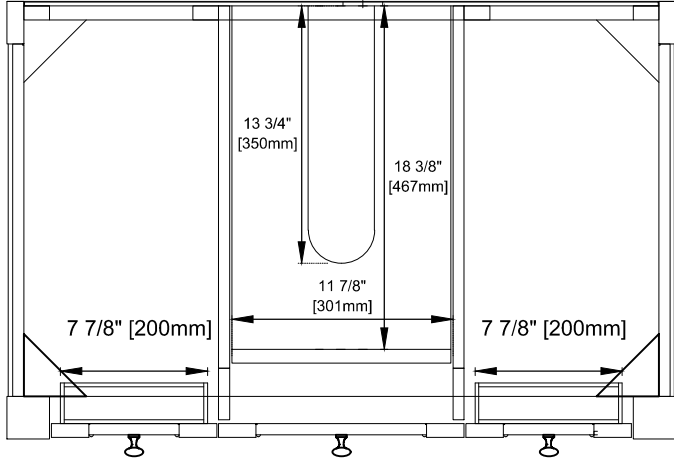

330-V36-BW / 330-V36-SC

Top View