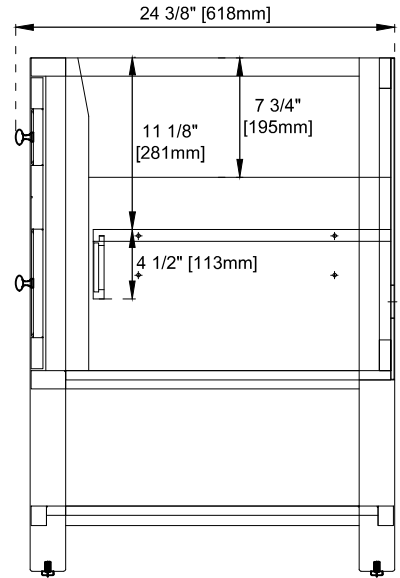

Bamboo Storage Tray: One

Drawer Box Material and Construction: 12mm Plywood/English Dovetail Joinery

Hardware Material and Finish: Zinc Alloy in Champagne Brass Color

Fits Drain Hole Size: 1-3/4"

Full Extension, Soft Close Glides

European Soft Close Hinges

Aluminum Laminate Drawer Liners

Dimension

Width:47-7/8"

Depth:23-1/2"

Height:33"

Rough-In Height:21-1/2"

48" BRECKENRIDGE VANITY

330-V48-BW / 330-V48-SC

Top View

Bamboo Drawer Organizer

Front View

Diagrams are of cabinets only –James Martin Optional Countertops and sinks are not shown

Visit website for warranty and installation information
www.jamesmartinvanities.com

48" BRECKENRIDGE VANITY

330-V48-BW / 330-V48-SC

Side View

Back View

Diagrams are of cabinets only –James Martin Optional Countertops and sinks are not shown

Visit website for warranty and installation information
www.jamesmartinvanities.com