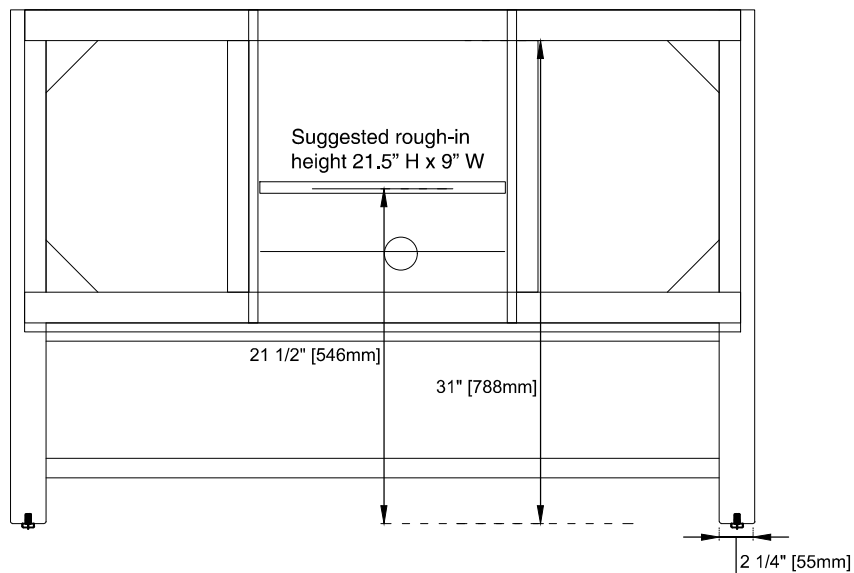

Bamboo Storage Tray: One

Drawer Box Material and Construction: 12mm Plywood/English Dovetail Joinery

Hardware Material and Finish: Zinc Alloy in Champagne Brass Color

Fits Drain Hole Size: 1-3/4"

Full Extension, Soft Close Glides

European Soft Close Hinges

Aluminum Laminate Drawer Liners

Dimension

Width:47-7/8"

Depth:23-1/2"

Height:33"

Rough-In Height:21-1/2"

48" BRECKENRIDGE VANITY

330-V48-BW / 330-V48-SC

Top View

Bamboo Drawer Organizer

Front View

Diagrams are of cabinets only –James Martin Optional Countertops and sinks are not shown

Visit website for warranty and installation information
www.jamesmartinvanities.com

48" BRECKENRIDGE VANITY

330-V48-BW / 330-V48-SC

Side View

Back View

Diagrams are of cabinets only –James Martin Optional Countertops and sinks are not shown

Visit website for warranty and installation information
www.jamesmartinvanities.com