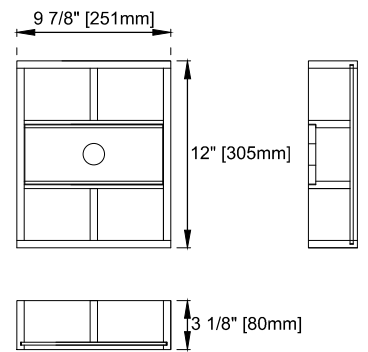

Bamboo Storage Tray: One

Drawer Box Material and Construction: 12mm Plywood/English Dovetail Joinery

Hardware Material and Finish: Zinc Alloy in Champagne Brass Color

Fits Drain Hole Size: 1-3/4"

Full Extension, Soft Close Glides

European Soft Close Hinges

Aluminum Laminate Drawer Liners

Dimension

Width:47-7/8"

Depth:23-1/2"

Height:33"

Rough-In Height:21-1/2"

48" BRECKENRIDGE VANITY

330-V48-BW / 330-V48-SC

Top View

Bamboo Drawer Organizer

Front View

Diagrams are of cabinets only –James Martin Optional Countertops and sinks are not shown

Visit website for warranty and installation information
www.jamesmartinvanities.com