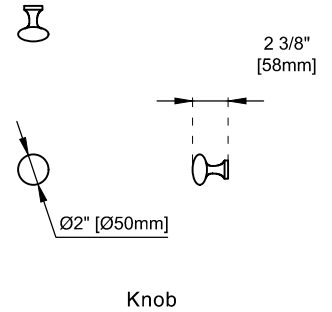

Number of Basins: Single

Vanity Top : Sold Separately - 3cm Top with Sink

Basins Included: No

Number of Doors: One

Number of Drawers: Four

Number of Tip Outs: No

USB/Power Component:Yes (ETL5011080)

Assembly Required: No

Bamboo Storage Tray: One

Drawer Box Material and Construction: 12mm Plywood/English Dovetail Joinery

Hardware Material and Finish: Zinc Alloy in Champagne Brass Color

Fits Drain Hole Size: 1-3/4"

Full Extension, Soft Close Glides

European Soft Close Hinges

Aluminum Laminate Drawer Liners

Dimension

Width:47-7/8"

Depth:23-1/2"

Height:33"

Rough-In Height:21-1/2"

48" BRECKENRIDGE VANITY

330-V48-BW / 330-V48-SC

Top View

Bamboo Drawer Organizer

Front View

Diagrams are of cabinets only –James Martin Optional Countertops and sinks are not shown

Visit website for warranty and installation information
www.jamesmartinvanities.com