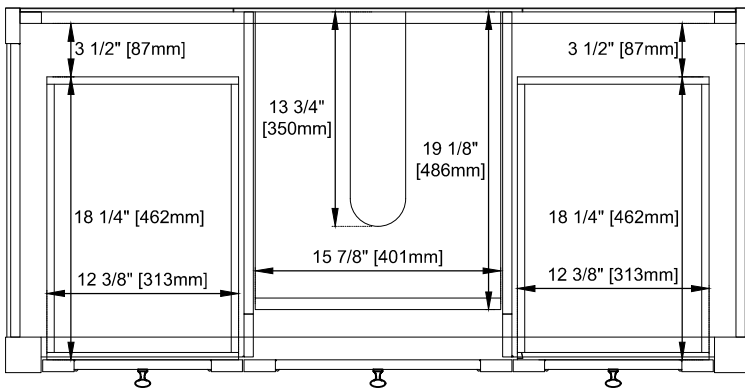

Bamboo Storage Tray: One

Drawer Box Material and Construction: 12mm Plywood/English Dovetail Joinery

Hardware Material and Finish: Zinc Alloy in Champagne Brass Color

Fits Drain Hole Size: 1-3/4"

Full Extension, Soft Close Glides

European Soft Close Hinges

Aluminum Laminate Drawer Liners

Dimension

Width:47-7/8"

Depth:23-1/2"

Height:33"

Rough-In Height:21-1/2"

48" BRECKENRIDGE VANITY

330-V48-BW / 330-V48-SC

Top View

Bamboo Drawer Organizer

Front View

Diagrams are of cabinets only –James Martin Optional Countertops and sinks are not shown

Visit website for warranty and installation information
www.jamesmartinvanities.com