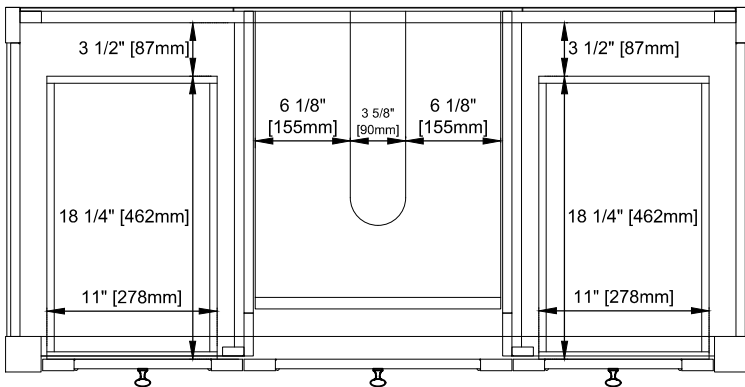

Bamboo Storage Tray: One

Drawer Box Material and Construction: 12mm Plywood/English Dovetail Joinery

Hardware Material and Finish: Zinc Alloy in Champagne Brass Color

Fits Drain Hole Size: 1-3/4"

Full Extension, Soft Close Glides

European Soft Close Hinges

Aluminum Laminate Drawer Liners

Dimension

Width:47-7/8"

Depth:23-1/2"

Height:33"

Rough-In Height:21-1/2"

48" BRECKENRIDGE VANITY

330-V48-BW / 330-V48-SC

Top View

Bamboo Drawer Organizer

Front View

Diagrams are of cabinets only –James Martin Optional Countertops and sinks are not shown

Visit website for warranty and installation information
www.jamesmartinvanities.com