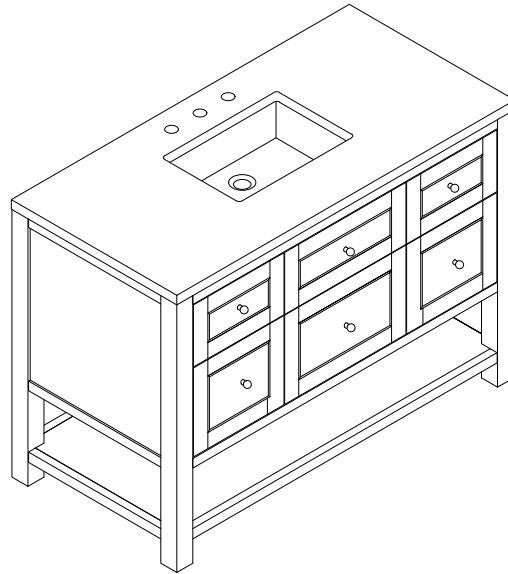

48" BRECKENRIDGE VANITY

JAMES MARTIN
VANITIES™

330-V48-BW / 330-V48-SC

Features

Materials

Solids (Species): Yellow Poplar

Veneers: No

Panels: Plywood

Number of Basins: Single

Vanity Top : Sold Separately - 3cm Top with Sink

Basins Included: No

Number of Doors: One

Number of Drawers: Four

Number of Tip Outs: No

USB/Power Component:Yes (ETL5011080)

Assembly Required: No

Bamboo Storage Tray: One

Drawer Box Material and Construction: 12mm Plywood/English Dovetail Joinery

Hardware Material and Finish: Zinc Alloy in Champagne Brass Color

Fits Drain Hole Size: 1-3/4"

Full Extension, Soft Close Glides

European Soft Close Hinges

Aluminum Laminate Drawer Liners

Dimension

Width:47-7/8"

Depth:23-1/2"

Height:33"

Rough-In Height:21-1/2"

48" BRECKENRIDGE VANITY