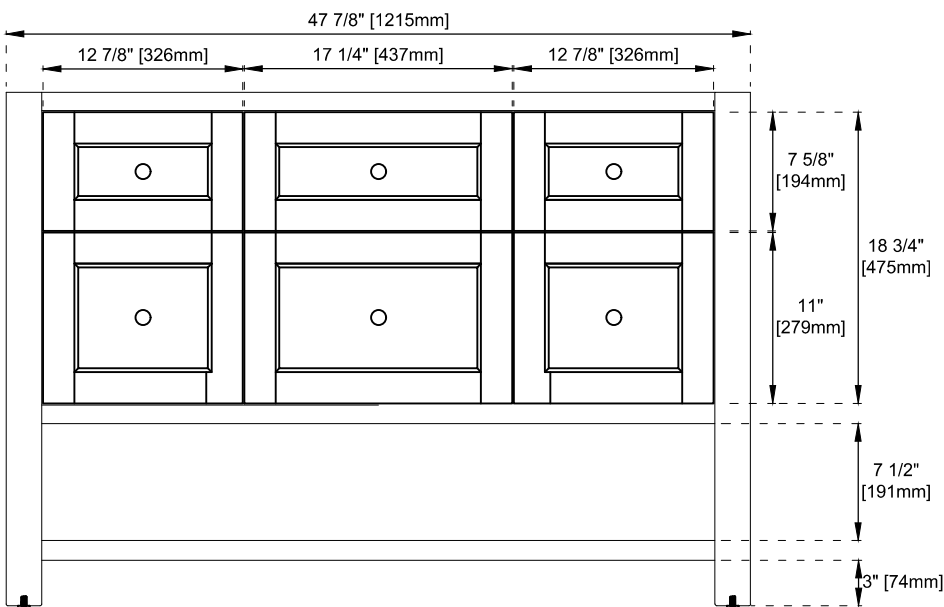

Bamboo Storage Tray: One

Drawer Box Material and Construction: 12mm Plywood/English Dovetail Joinery

Hardware Material and Finish: Zinc Alloy in Champagne Brass Color

Fits Drain Hole Size: 1-3/4"

Full Extension, Soft Close Glides

European Soft Close Hinges

Aluminum Laminate Drawer Liners

Dimension

Width:47-7/8"

Depth:23-1/2"

Height:33"

Rough-In Height:21-1/2"

48" BRECKENRIDGE VANITY

330-V48-BW / 330-V48-SC

Top View

Bamboo Drawer Organizer

Front View

Diagrams are of cabinets only –James Martin Optional Countertops and sinks are not shown

Visit website for warranty and installation information
www.jamesmartinvanities.com

48" BRECKENRIDGE VANITY

330-V48-BW / 330-V48-SC

Side View

Back View

Diagrams are of cabinets only –James Martin Optional Countertops and sinks are not shown

Visit website for warranty and installation information
www.jamesmartinvanities.com