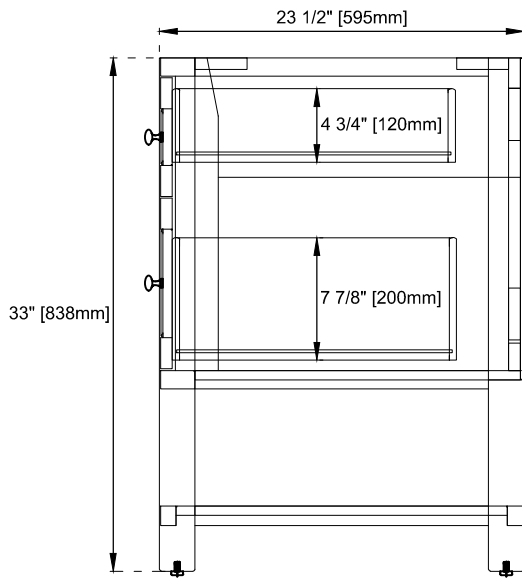

Bamboo Storage Tray: One

Drawer Box Material and Construction: 12mm Plywood/English Dovetail Joinery

Hardware Material and Finish: Zinc Alloy in Champagne Brass Color

Fits Drain Hole Size: 1-3/4"

Full Extension, Soft Close Glides

European Soft Close Hinges

Aluminum Laminate Drawer Liners

Dimension

Width:47-7/8"

Depth:23-1/2"

Height:33"

Rough-In Height:21-1/2"

48" BRECKENRIDGE VANITY

330-V48-BW / 330-V48-SC

Top View

Bamboo Drawer Organizer

Front View

Diagrams are of cabinets only –James Martin Optional Countertops and sinks are not shown

Visit website for warranty and installation information
www.jamesmartinvanities.com

48" BRECKENRIDGE VANITY

330-V48-BW / 330-V48-SC

Side View

Back View

Diagrams are of cabinets only –James Martin Optional Countertops and sinks are not shown

Visit website for warranty and installation information
www.jamesmartinvanities.com