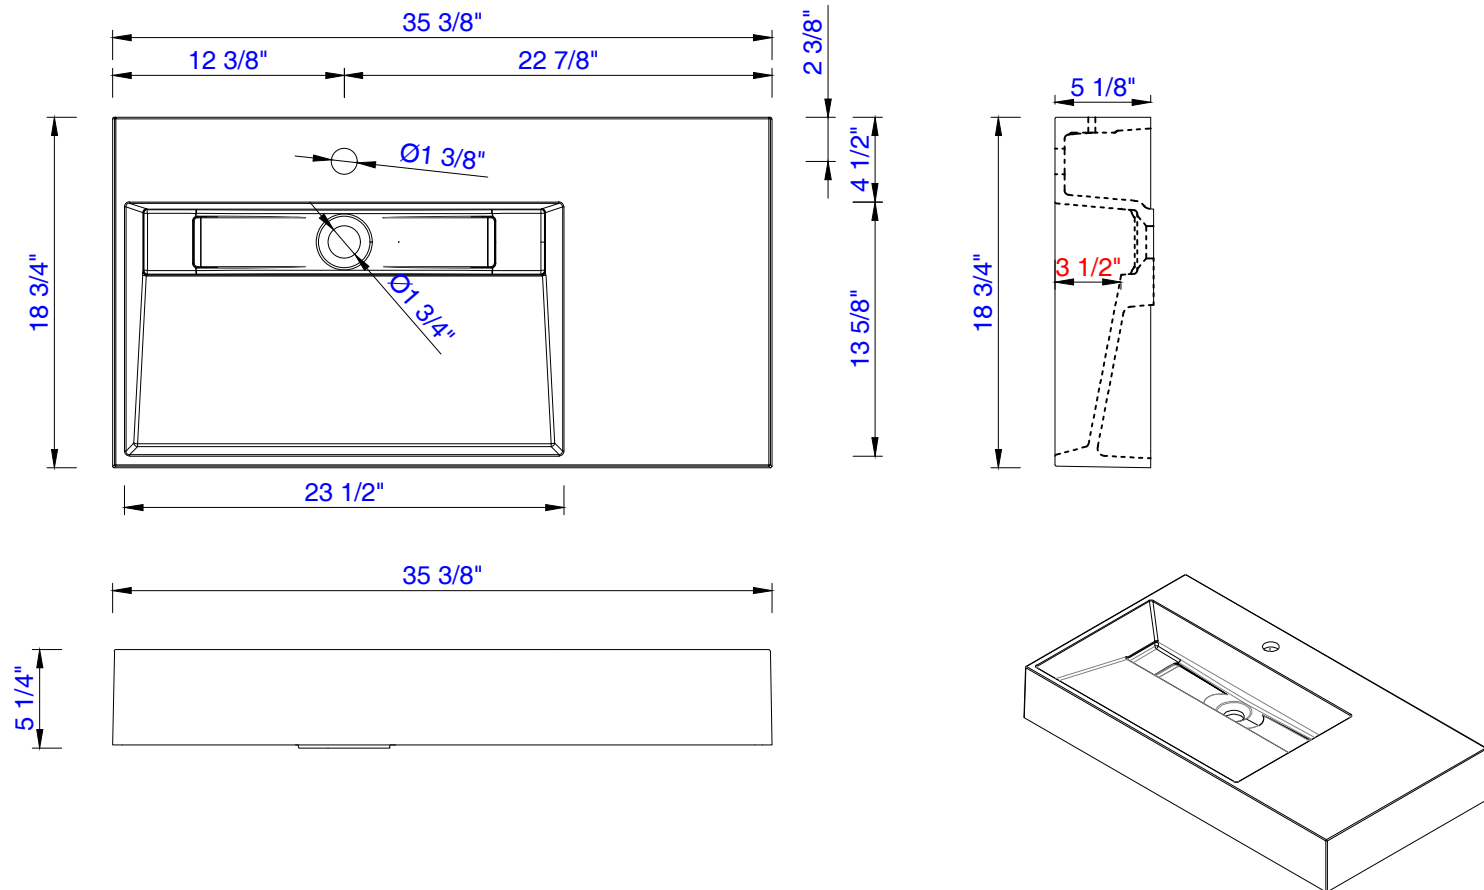

36"

Item Number:
CS-S366-GW
CS-S366-DGG

JAMES MARTIN

VANITIES™

M-Series 36" Single Basin
One Integrated Rectangular Sink
Diagrams with Dimensions
page 01 of 01

897mm

Item Number:
CS-S366-GW
CS-S366-DGG

JAMES MARTIN

VANITIES™

M-Series 897mm Single Basin
One Integrated Rectangular Sink
Diagrams with Dimensions
page 01 of 01