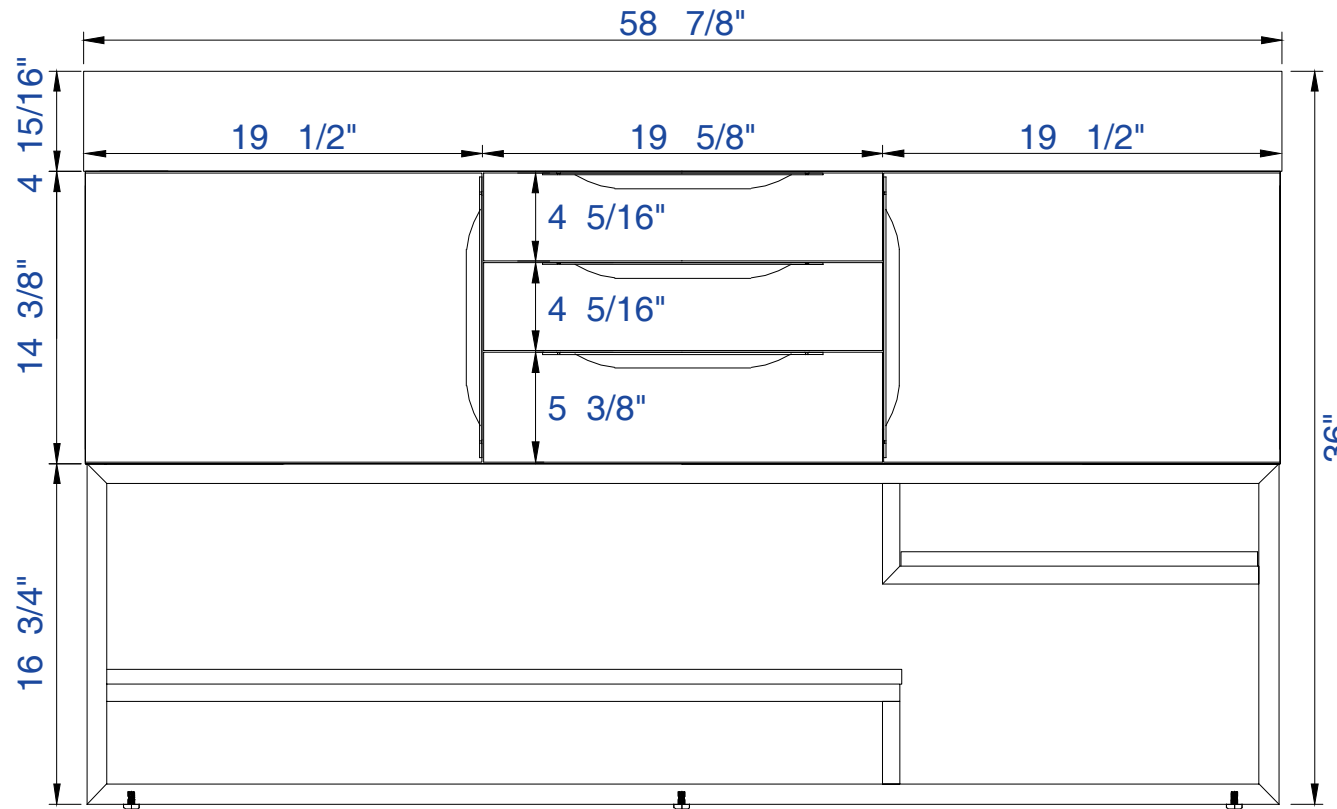

59"

Item Number:

- 388-V59D-AGR-A
- 388-V59D-CFO-A
- 388-V59D-GW-A
- 388-V59D-LTO-A

NOTE ONE: Married Countertop is standard for this cabinet.
NOTE TWO: This vanity does not have a Backsplash.

59"

Item Number:

- 388-V59D-AGR-A
- 388-V59D-CFO-A
- 388-V59D-GW-A
- 388-V59D-LTO-A

NOTE ONE: Married Countertop is standard for this cabinet.

59"

Item Number:

- 388-V59D-AGR-A
- 388-V59D-CFO-A
- 388-V59D-GW-A
- 388-V59D-LTO-A