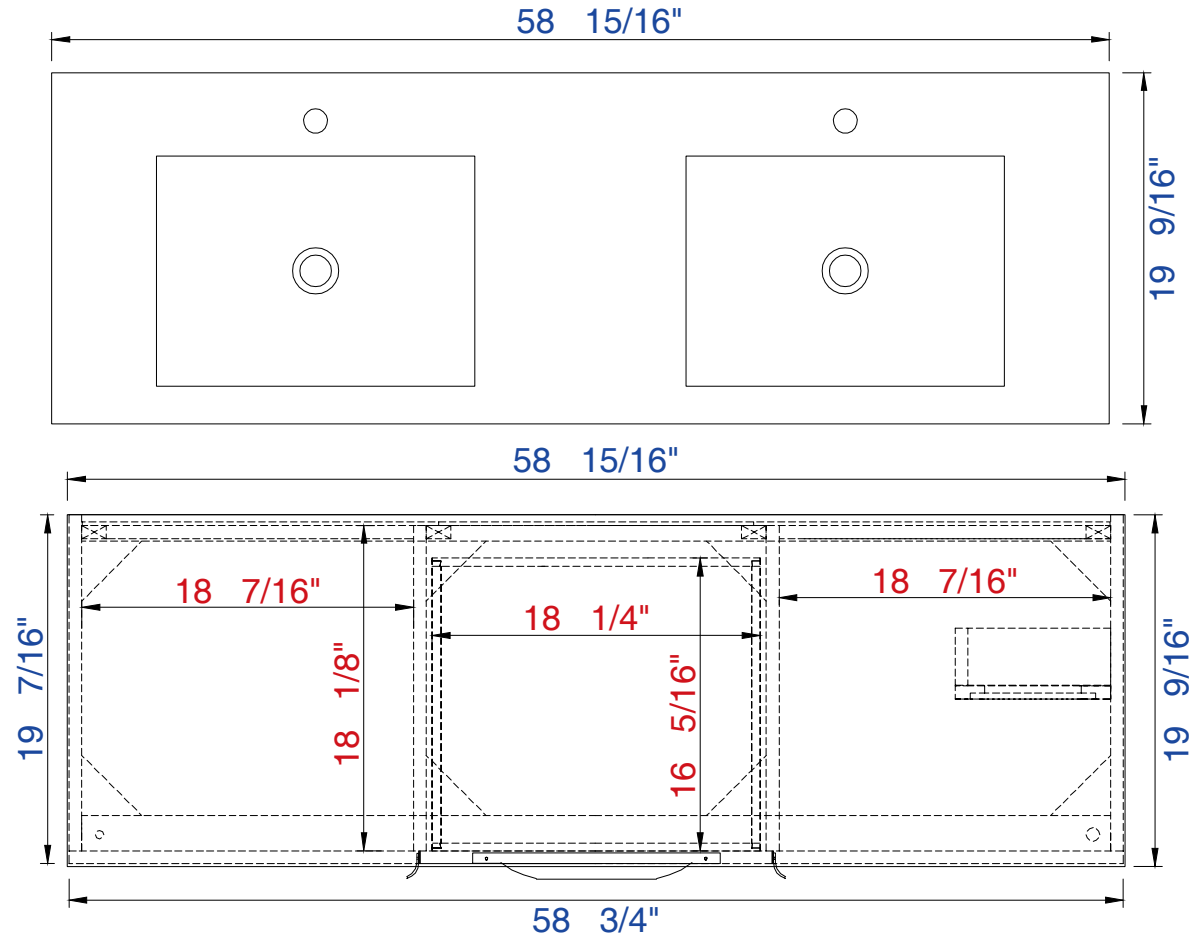

59"

Item Number:

- 388-V59D-AGR-A
- 388-V59D-CFO-A
- 388-V59D-GW-A
- 388-V59D-LTO-A

NOTE ONE: Married Countertop is standard for this cabinet.
NOTE TWO: This vanity does not have a Backsplash.

59"

Item Number:

- 388-V59D-AGR-A
- 388-V59D-CFO-A
- 388-V59D-GW-A
- 388-V59D-LTO-A

NOTE ONE: Married Countertop is standard for this cabinet.

59"

Item Number:

- 388-V59D-AGR-A
- 388-V59D-CFO-A
- 388-V59D-GW-A
- 388-V59D-LTO-A