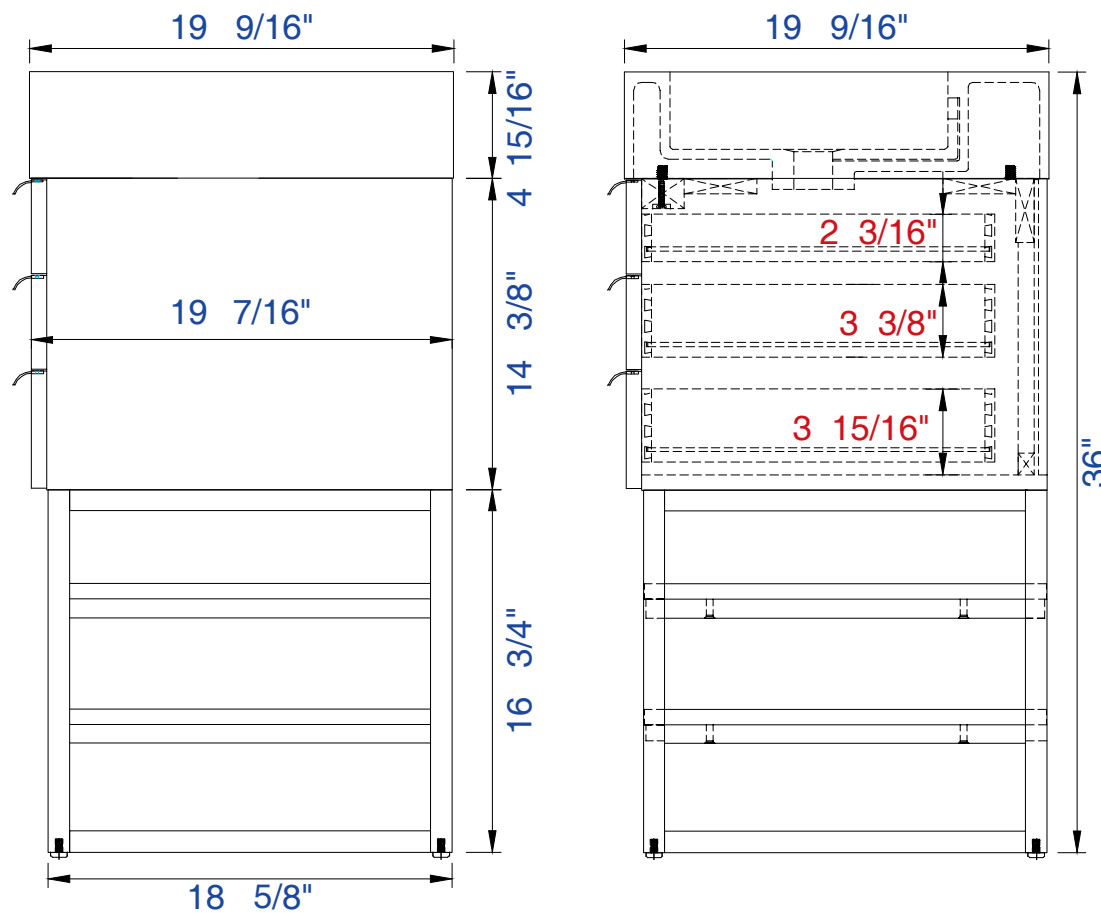

59"

Item Number:

- 388-V59D-AGR-A
- 388-V59D-CFO-A
- 388-V59D-GW-A
- 388-V59D-LTO-A

NOTE ONE: Married Countertop is standard for this cabinet.
NOTE TWO: This vanity does not have a Backsplash.

59"

Item Number:

- 388-V59D-AGR-A
- 388-V59D-CFO-A
- 388-V59D-GW-A
- 388-V59D-LTO-A

NOTE ONE: Married Countertop is standard for this cabinet.

59"

Item Number:

- 388-V59D-AGR-A
- 388-V59D-CFO-A
- 388-V59D-GW-A
- 388-V59D-LTO-A