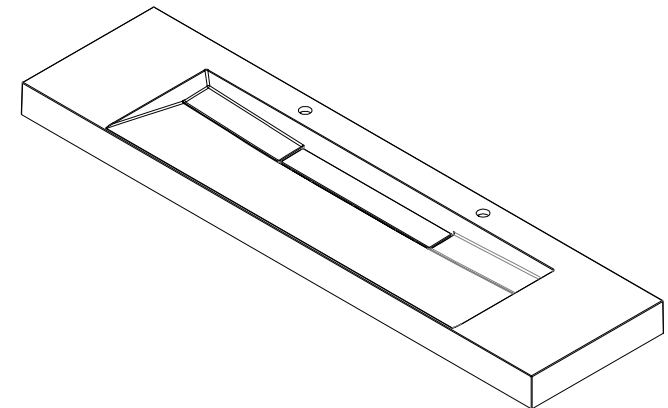

72" S

Item Number:
CS-S378S-GW
CS-S378S-DGG

JAMES MARTIN

VANITIES™

M-Series 72" Single Basin
One Integrated Rectangular Sink
Diagrams with Dimensions
page 01 of 01

1842mm

Item Number:
CS-S378S-GW
CS-S378S-DGG

JAMES MARTIN

VANITIES™

M-Series 1842mm Single Basin
One Integrated Rectangular Sink
Diagrams with Dimensions
page 01 of 01