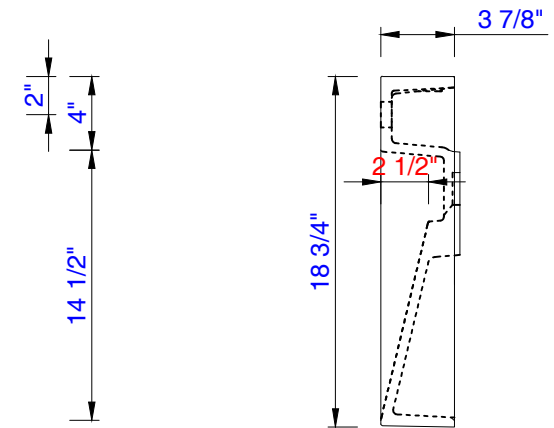

72" S

Item Number:
CS-S378S-GW
CS-S378S-DGG

JAMES MARTIN

VANITIES™

M-Series 72" Single Basin
One Integrated Rectangular Sink
Diagrams with Dimensions
page 01 of 01

1842mm

Item Number:
CS-S378S-GW
CS-S378S-DGG

JAMES MARTIN

VANITIES™

M-Series 1842mm Single Basin
One Integrated Rectangular Sink
Diagrams with Dimensions
page 01 of 01