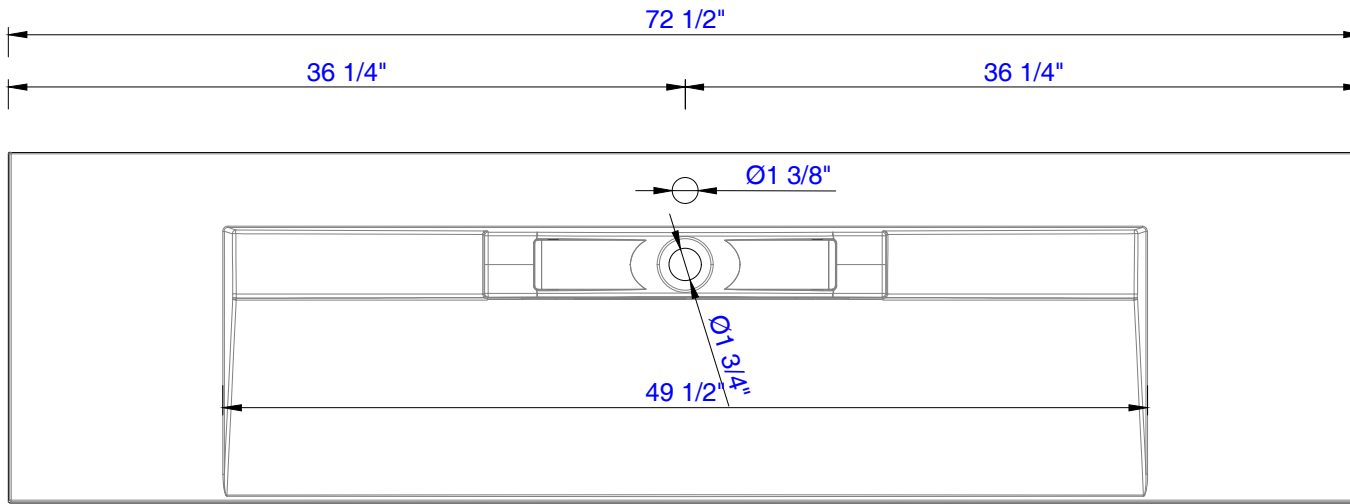

72" S

Item Number:
CS-S378S-GW
CS-S378S-DGG

JAMES MARTIN

VANITIES™

M-Series 72" Single Basin
One Integrated Rectangular Sink
Diagrams with Dimensions
page 01 of 01

1842mm

Item Number:
CS-S378S-GW
CS-S378S-DGG

JAMES MARTIN

VANITIES™

M-Series 1842mm Single Basin
One Integrated Rectangular Sink
Diagrams with Dimensions
page 01 of 01