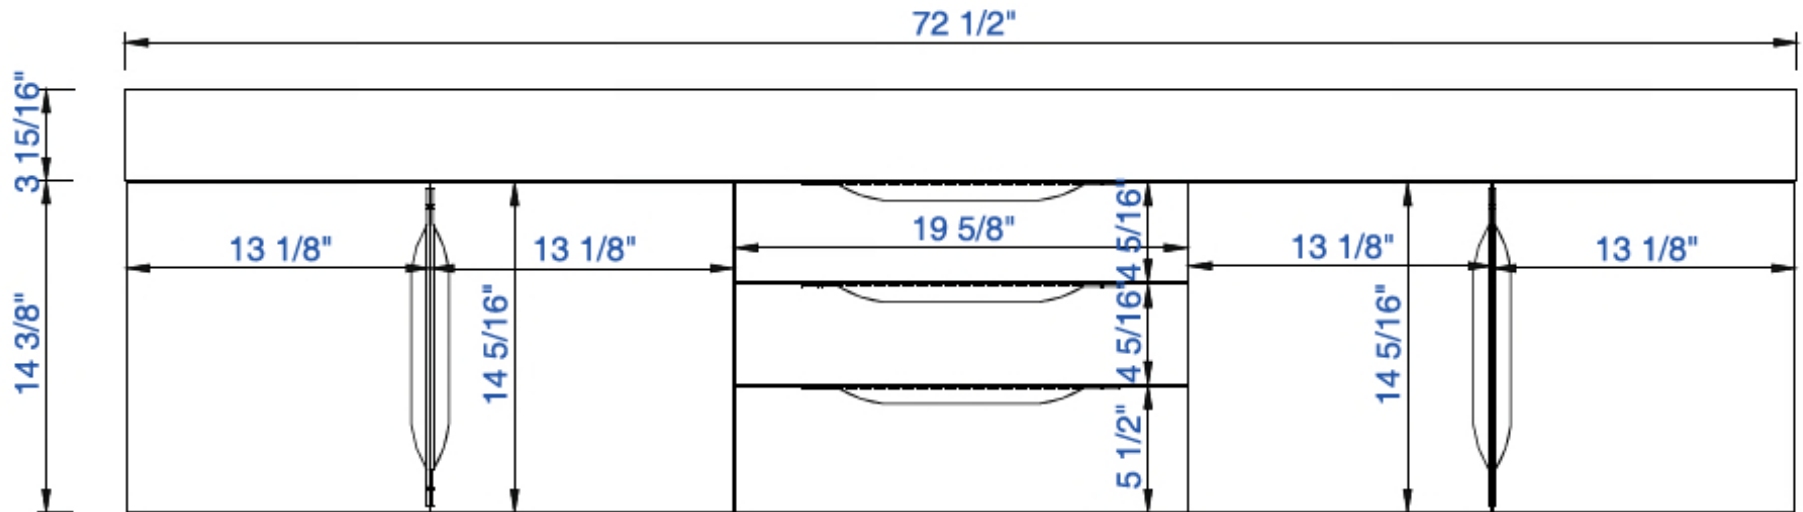

72"

Item Number:

- 389-V72-AGR-A
- 389-V72-CFO-A
- 389-V72-GW-A
- 389-V72-LTO-A

JAMES MARTIN

VANITIES

**Mercer Island 72" Cabinet**

Diagrams with Dimensions  
page 01 of 03

NOTE ONE: Married Countertop is standard for this cabinet  
NOTE TWO: This vanity does not have a Backsplash.

72"

Item Number:

- 389-V72-AGR-A
- 389-V72-CFO-A
- 389-V72-GW-A
- 389-V72-LTO-A

JAMES MARTIN

VANITIES

Mercer Island 72" Cabinet

Diagrams with Dimensions  
page 02 of 03

NOTE ONE: Married Countertop is standard for this cabinet

1829mm

Item Number:

- 389-V72-AGR-A
- 389-V72-CFO-A
- 389-V72-GW-A
- 389-V72-LTO-A

JAMES MARTIN

VANITIES

**Mercer Island 1829mm Cabinet**

Diagrams with Dimensions  
page 01 of 03

NOTE ONE: Married Countertop is standard for this cabinet  
NOTE TWO: This vanity does not have a Backsplash.

1829mm

Item Number:

- 389-V72-AGR-A
- 389-V72-CFO-A
- 389-V72-GW-A
- 389-V72-LTO-A

JAMES MARTIN

VANITIES

Mercer Island 1829mm Cabinet

Diagrams with Dimensions  
page 03 of 03

NOTE ONE: Married Countertop is standard for this cabinet  
NOTE TWO: This vanity does not have a Backsplash.