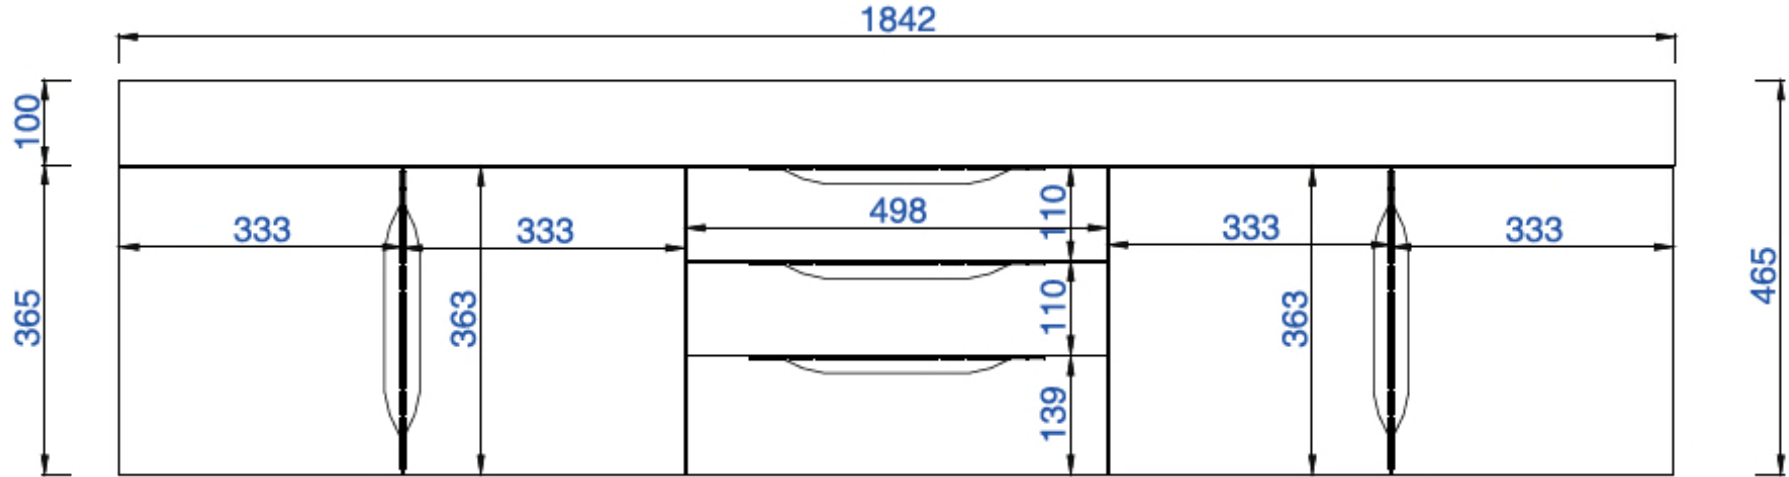

72"

Item Number:

- 389-V72-AGR-A
- 389-V72-CFO-A
- 389-V72-GW-A
- 389-V72-LTO-A

JAMES MARTIN

VANITIES

Mercer Island 72" Cabinet

Diagrams with Dimensions  
page 03 of 03

NOTE ONE: Married Countertop is standard for this cabinet  
NOTE TWO: This vanity does not have a Backsplash.

1829mm

Item Number:

- 389-V72-AGR-A
- 389-V72-CFO-A
- 389-V72-GW-A
- 389-V72-LTO-A

JAMES MARTIN

VANITIES

**Mercer Island 1829mm Cabinet**

Diagrams with Dimensions  
page 01 of 03

NOTE ONE: Married Countertop is standard for this cabinet  
NOTE TWO: This vanity does not have a Backsplash.

1829mm

Item Number:

- 389-V72-AGR-A
- 389-V72-CFO-A
- 389-V72-GW-A
- 389-V72-LTO-A

JAMES MARTIN

VANITIES

**Mercer Island 1829mm Cabinet**

Diagrams with Dimensions  
page 02 of 03

NOTE ONE: Married Countertop is standard for this cabinet

1829mm

Item Number:

- 389-V72-AGR-A
- 389-V72-CFO-A
- 389-V72-GW-A
- 389-V72-LTO-A

JAMES MARTIN

VANITIES

Mercer Island 1829mm Cabinet

Diagrams with Dimensions  
page 03 of 03

NOTE ONE: Married Countertop is standard for this cabinet  
NOTE TWO: This vanity does not have a Backsplash.