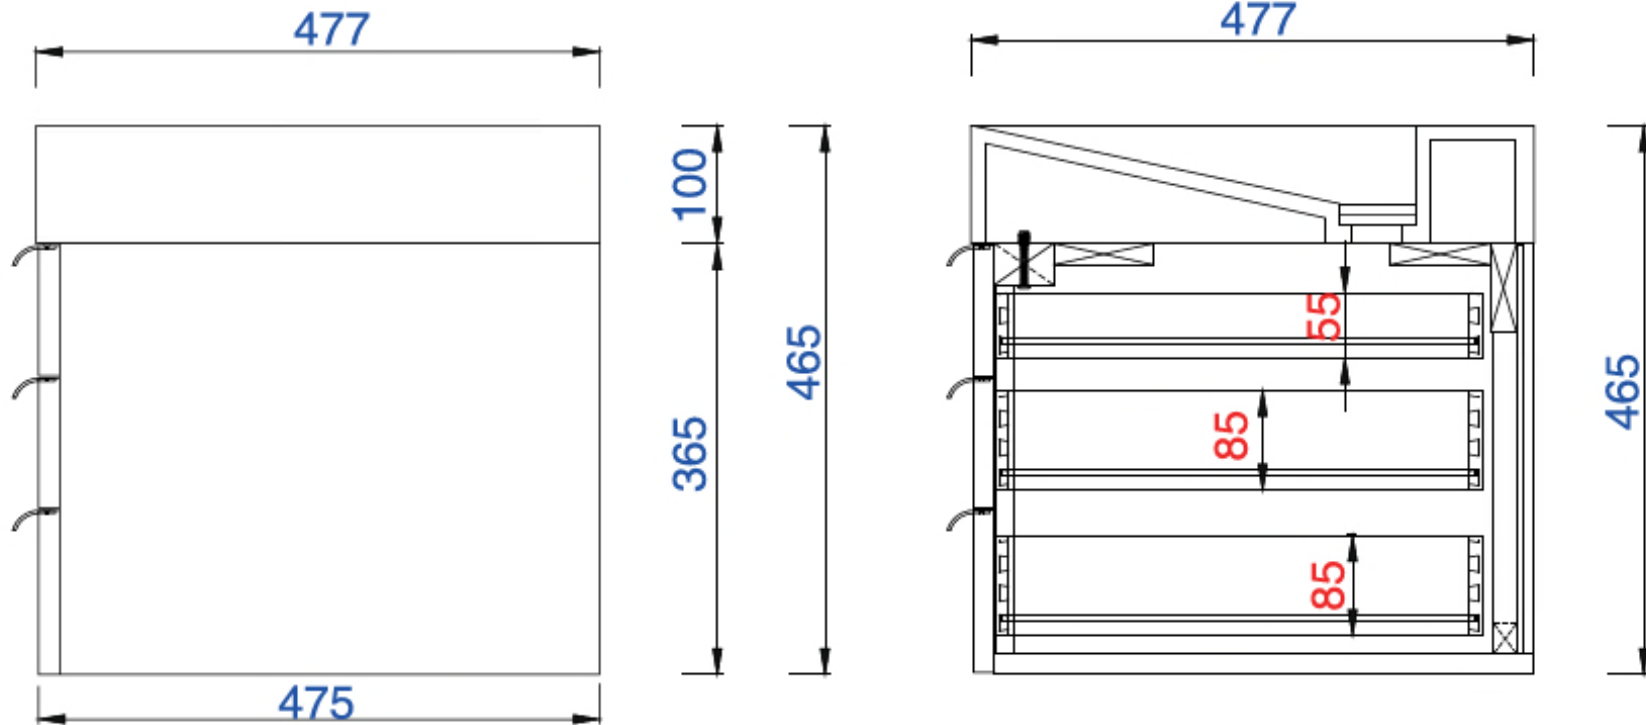

72"

Item Number:

- 389-V72-AGR-A
- 389-V72-CFO-A
- 389-V72-GW-A
- 389-V72-LTO-A

JAMES MARTIN

VANITIES

**Mercer Island 72" Cabinet**

Diagrams with Dimensions  
page 01 of 03

NOTE ONE: Married Countertop is standard for this cabinet  
NOTE TWO: This vanity does not have a Backsplash.

1829mm

Item Number:

- 389-V72-AGR-A
- 389-V72-CFO-A
- 389-V72-GW-A
- 389-V72-LTO-A

JAMES MARTIN

VANITIES

**Mercer Island 1829mm Cabinet**

Diagrams with Dimensions  
page 01 of 03

NOTE ONE: Married Countertop is standard for this cabinet  
NOTE TWO: This vanity does not have a Backsplash.

1829mm

Item Number:

- 389-V72-AGR-A
- 389-V72-CFO-A
- 389-V72-GW-A
- 389-V72-LTO-A

JAMES MARTIN

VANITIES

**Mercer Island 1829mm Cabinet**

Diagrams with Dimensions  
page 02 of 03

NOTE ONE: Married Countertop is standard for this cabinet

1829mm

Item Number:

- 389-V72-AGR-A
- 389-V72-CFO-A
- 389-V72-GW-A
- 389-V72-LTO-A

JAMES MARTIN

VANITIES

Mercer Island 1829mm Cabinet

Diagrams with Dimensions  
page 03 of 03

NOTE ONE: Married Countertop is standard for this cabinet  
NOTE TWO: This vanity does not have a Backsplash.