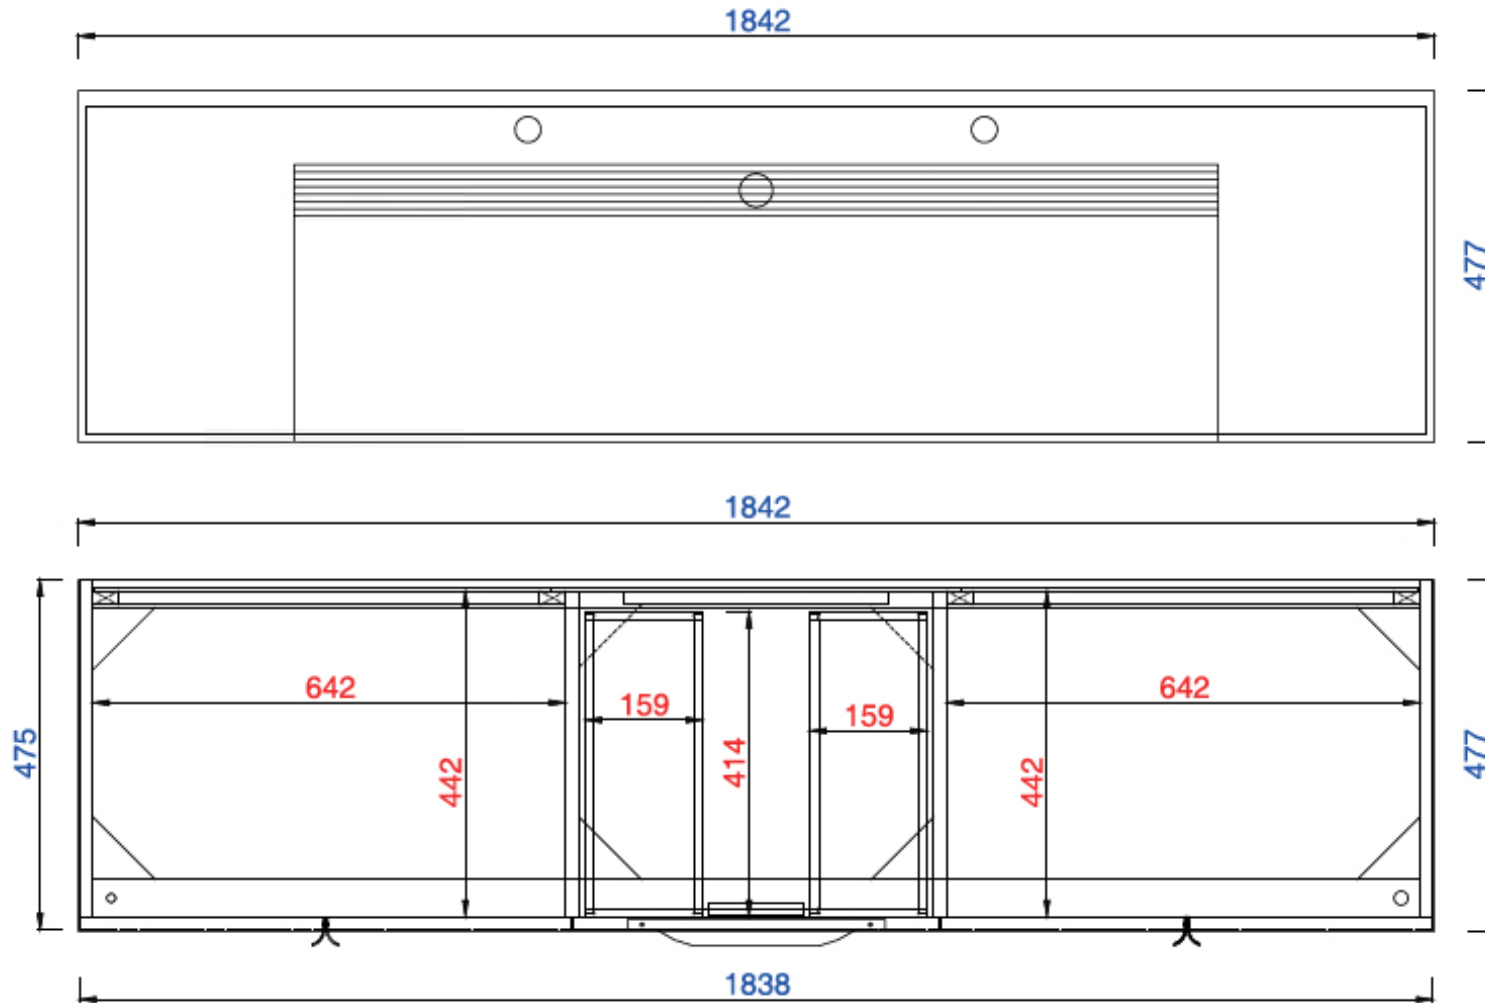

72"

Item Number:

- 389-V72-AGR-A
- 389-V72-CFO-A
- 389-V72-GW-A
- 389-V72-LTO-A

JAMES MARTIN

VANITIES

**Mercer Island 72" Cabinet**

Diagrams with Dimensions  
page 01 of 03

NOTE ONE: Married Countertop is standard for this cabinet  
NOTE TWO: This vanity does not have a Backsplash.

1829mm

Item Number:

- 389-V72-AGR-A
- 389-V72-CFO-A
- 389-V72-GW-A
- 389-V72-LTO-A

JAMES MARTIN

VANITIES

**Mercer Island 1829mm Cabinet**

Diagrams with Dimensions  
page 01 of 03

NOTE ONE: Married Countertop is standard for this cabinet  
NOTE TWO: This vanity does not have a Backsplash.

1829mm

Item Number:

- 389-V72-AGR-A
- 389-V72-CFO-A
- 389-V72-GW-A
- 389-V72-LTO-A

JAMES MARTIN

VANITIES

**Mercer Island 1829mm Cabinet**

Diagrams with Dimensions  
page 02 of 03

NOTE ONE: Married Countertop is standard for this cabinet

1829mm

Item Number:

- 389-V72-AGR-A
- 389-V72-CFO-A
- 389-V72-GW-A
- 389-V72-LTO-A

JAMES MARTIN

VANITIES

Mercer Island 1829mm Cabinet

Diagrams with Dimensions  
page 03 of 03

NOTE ONE: Married Countertop is standard for this cabinet  
NOTE TWO: This vanity does not have a Backsplash.