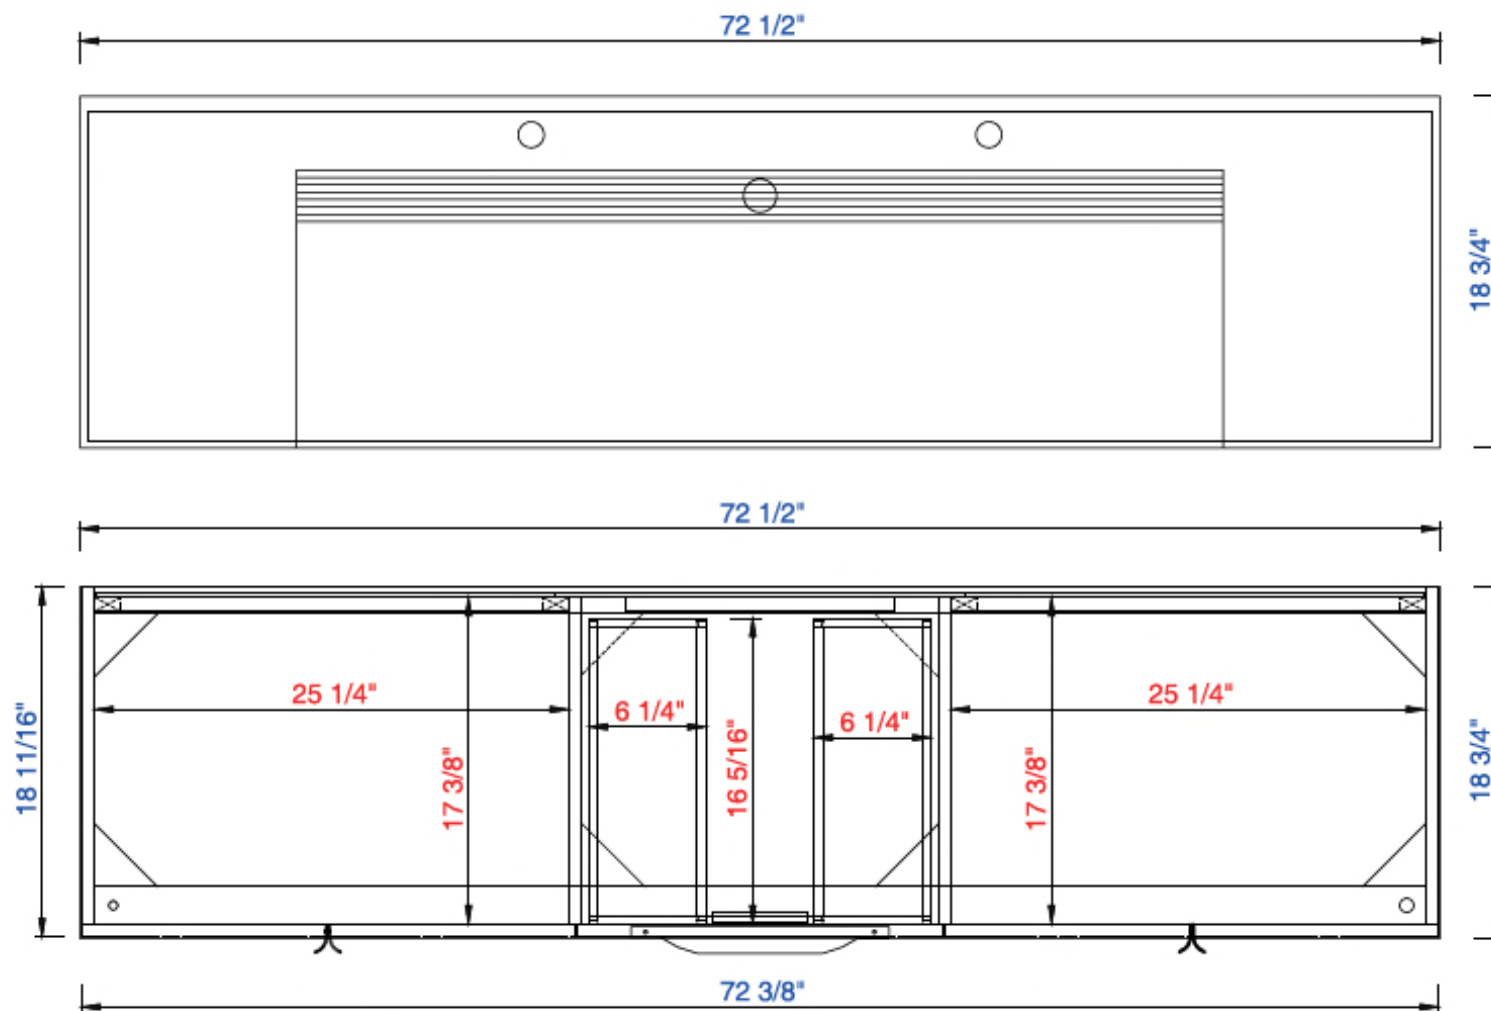

72"

Item Number:

- 389-V72-AGR-A
- 389-V72-CFO-A
- 389-V72-GW-A
- 389-V72-LTO-A

JAMES MARTIN

VANITIES

**Mercer Island 72" Cabinet**

Diagrams with Dimensions  
page 01 of 03

NOTE ONE: Married Countertop is standard for this cabinet  
NOTE TWO: This vanity does not have a Backsplash.

72"

Item Number:

- 389-V72-AGR-A
- 389-V72-CFO-A
- 389-V72-GW-A
- 389-V72-LTO-A

JAMES MARTIN

VANITIES

Mercer Island 72" Cabinet

Diagrams with Dimensions  
page 02 of 03

NOTE ONE: Married Countertop is standard for this cabinet

72"

Item Number:

- 389-V72-AGR-A
- 389-V72-CFO-A
- 389-V72-GW-A
- 389-V72-LTO-A

JAMES MARTIN

VANITIES

Mercer Island 72" Cabinet

Diagrams with Dimensions  
page 03 of 03

NOTE ONE: Married Countertop is standard for this cabinet  
NOTE TWO: This vanity does not have a Backsplash.

1829mm

Item Number:

- 389-V72-AGR-A
- 389-V72-CFO-A
- 389-V72-GW-A
- 389-V72-LTO-A

JAMES MARTIN

VANITIES

**Mercer Island 1829mm Cabinet**

Diagrams with Dimensions  
page 01 of 03

NOTE ONE: Married Countertop is standard for this cabinet  
NOTE TWO: This vanity does not have a Backsplash.