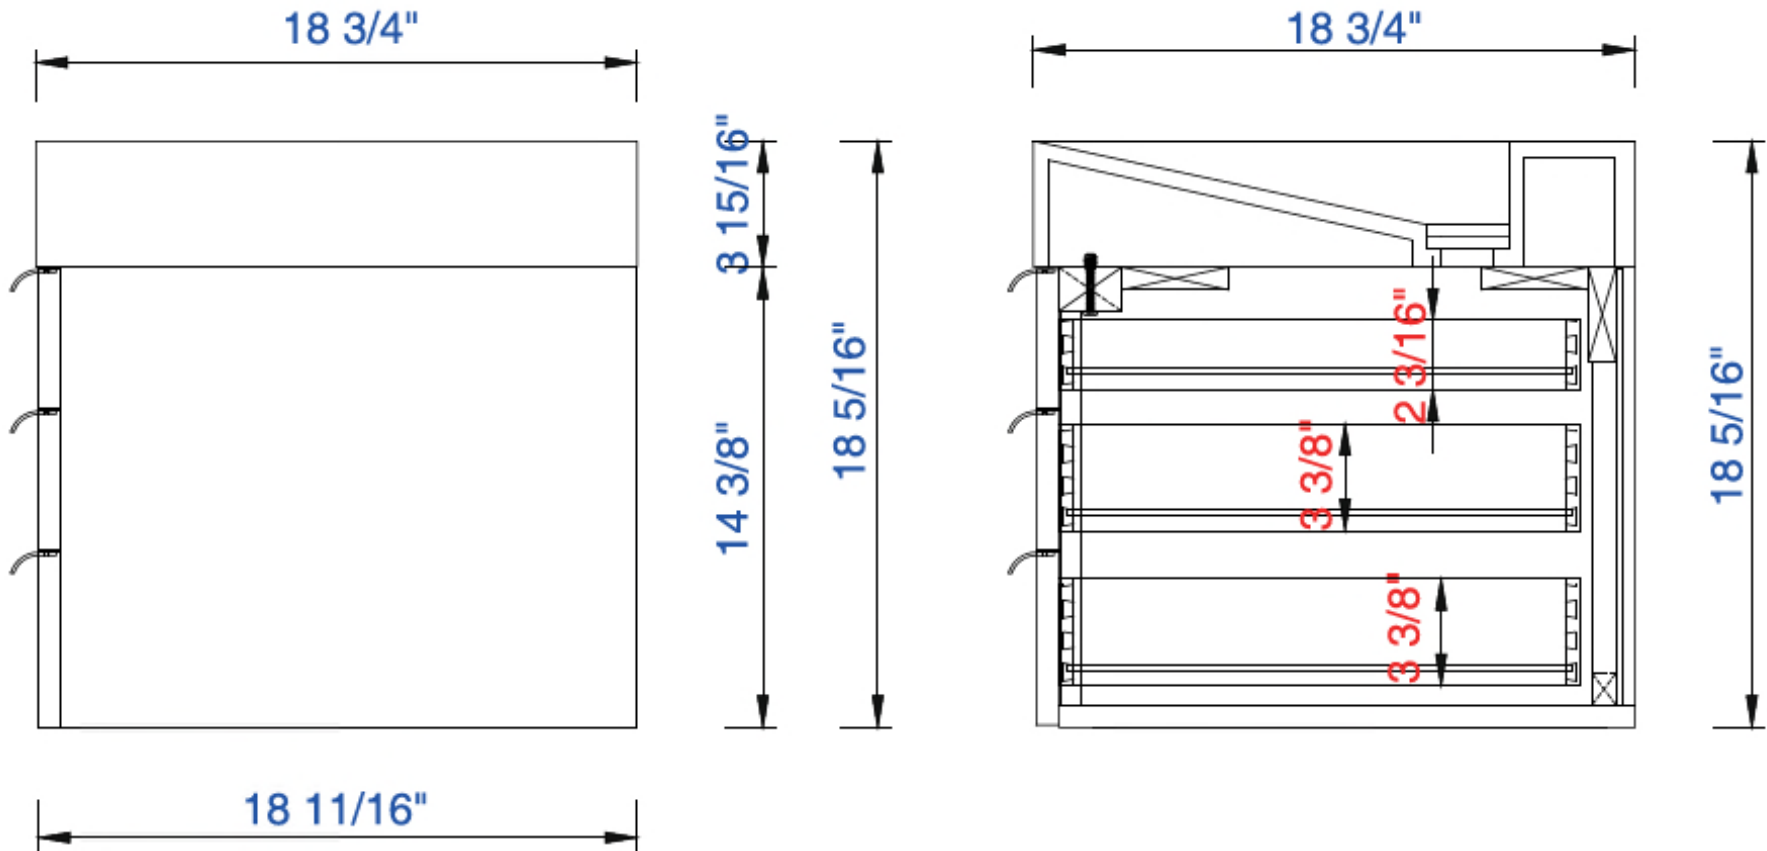

72"

Item Number:

- 389-V72-AGR-A
- 389-V72-CFO-A
- 389-V72-GW-A
- 389-V72-LTO-A

JAMES MARTIN

VANITIES

Mercer Island 72" Cabinet

Diagrams with Dimensions  
page 03 of 03

NOTE ONE: Married Countertop is standard for this cabinet  
NOTE TWO: This vanity does not have a Backsplash.

1829mm

Item Number:

- 389-V72-AGR-A
- 389-V72-CFO-A
- 389-V72-GW-A
- 389-V72-LTO-A

JAMES MARTIN

VANITIES

**Mercer Island 1829mm Cabinet**

Diagrams with Dimensions  
page 01 of 03

NOTE ONE: Married Countertop is standard for this cabinet  
NOTE TWO: This vanity does not have a Backsplash.

1829mm

Item Number:

- 389-V72-AGR-A
- 389-V72-CFO-A
- 389-V72-GW-A
- 389-V72-LTO-A

JAMES MARTIN

VANITIES

**Mercer Island 1829mm Cabinet**

Diagrams with Dimensions  
page 02 of 03

NOTE ONE: Married Countertop is standard for this cabinet

1829mm

Item Number:

- 389-V72-AGR-A
- 389-V72-CFO-A
- 389-V72-GW-A
- 389-V72-LTO-A

JAMES MARTIN

VANITIES

Mercer Island 1829mm Cabinet

Diagrams with Dimensions  
page 03 of 03

NOTE ONE: Married Countertop is standard for this cabinet  
NOTE TWO: This vanity does not have a Backsplash.