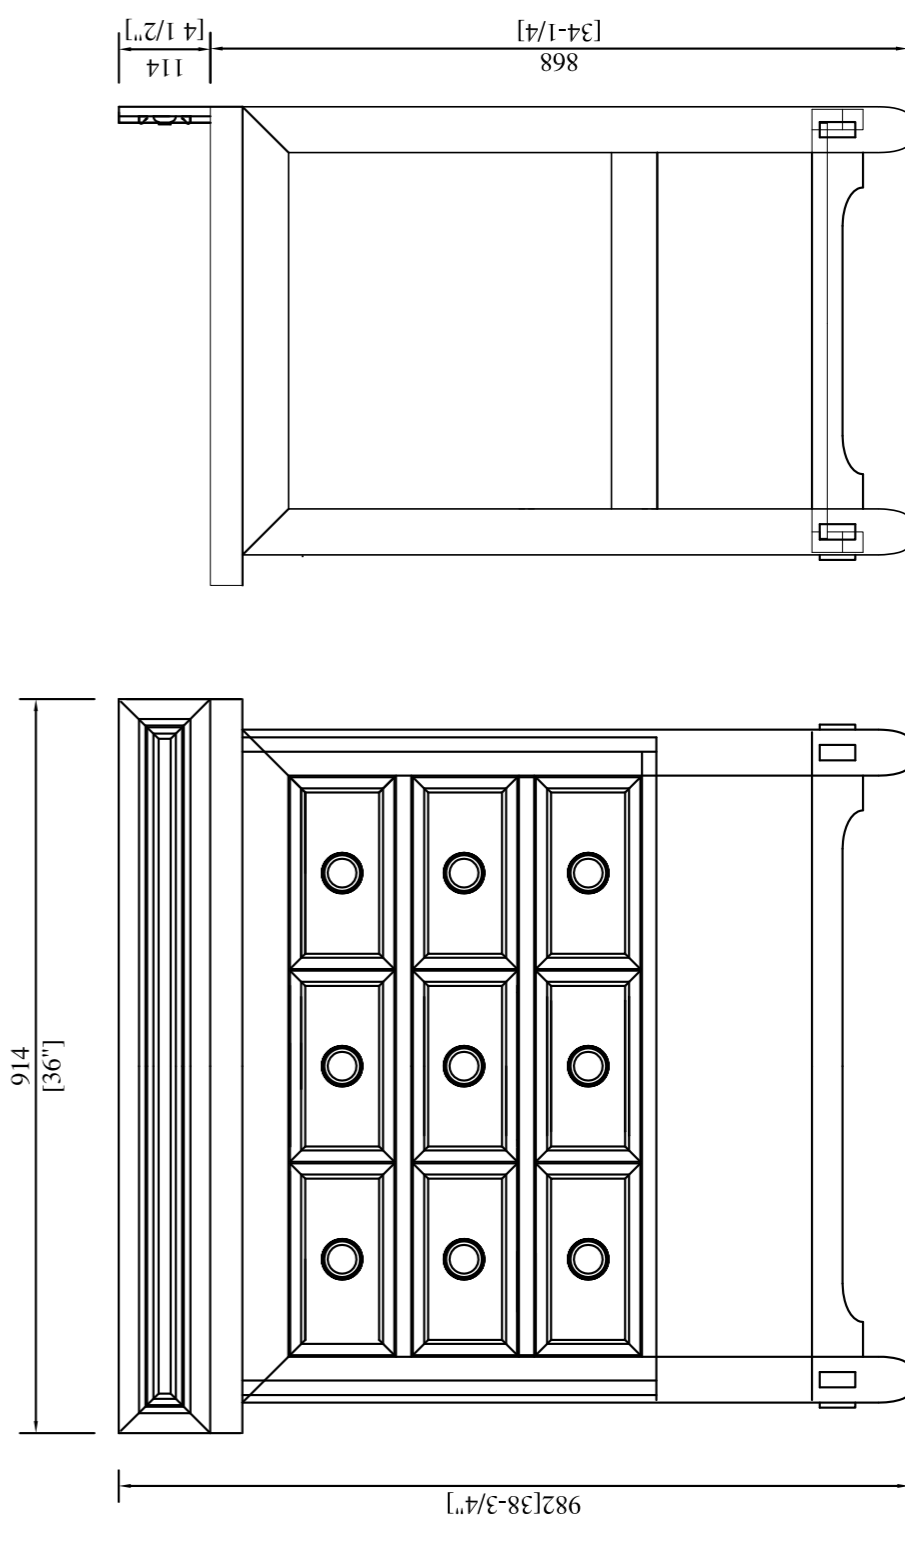

MALIBU 36" SINGLE VANITY 500-V36-HON

PAGE 1 of 2

JAMES MARTIN  
FURNITURE

MALIBU 36" SINGLE VANITY 500-V36-HON

PAGE 2 of 2

JAMES MARTIN  
FURNITURE