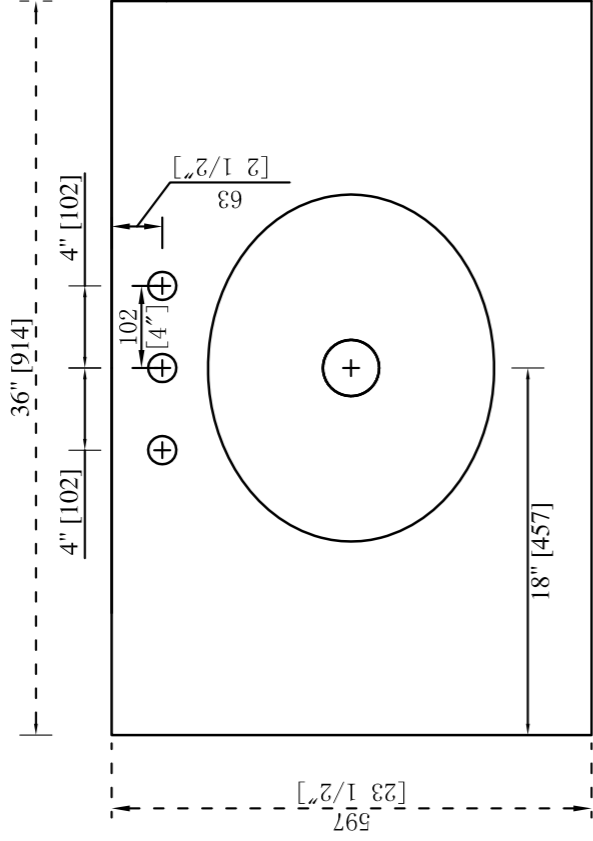

MALIBU 36" SINGLE VANITY 500-V36-HON

PAGE 1 of 2

JAMES MARTIN  
FURNITURE

MALIBU 36" SINGLE VANITY 500-V36-HON

PAGE 2 of 2

JAMES MARTIN  
FURNITURE