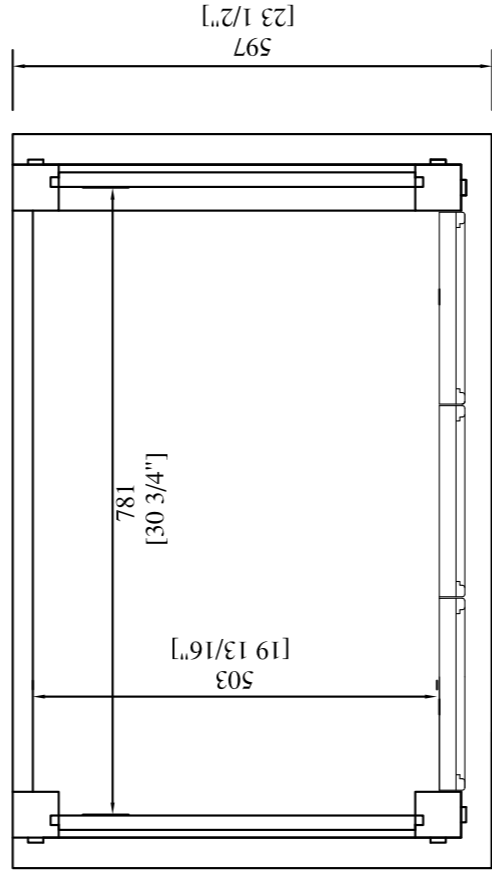

MALIBU 36" SINGLE VANITY 500-V36-HON

PAGE 1 of 2

JAMES MARTIN  
FURNITURE

MALIBU 36" SINGLE VANITY 500-V36-HON

PAGE 2 of 2

JAMES MARTIN  
FURNITURE