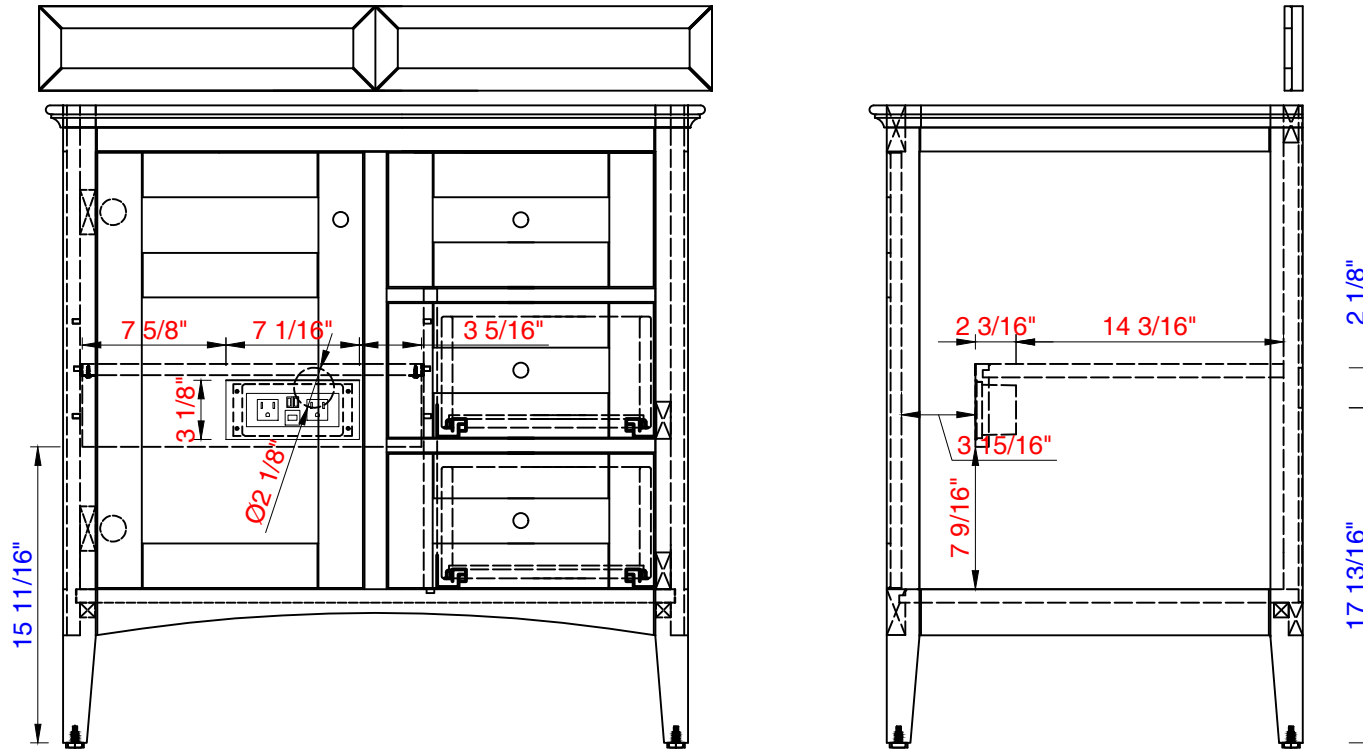

36"

Item Number:
527-V36-BW
527-V36-SL

JAMES MARTIN

VANITIES™

Palisades 36" Cabinet

Diagrams with Dimensions

page 01 of 01

914mm

Item Number:
527-V36-BW
527-V36-SL

JAMES MARTIN

VANITIES™

Palisades 914mm Cabinet

Diagrams with Dimensions

page 01 of 01