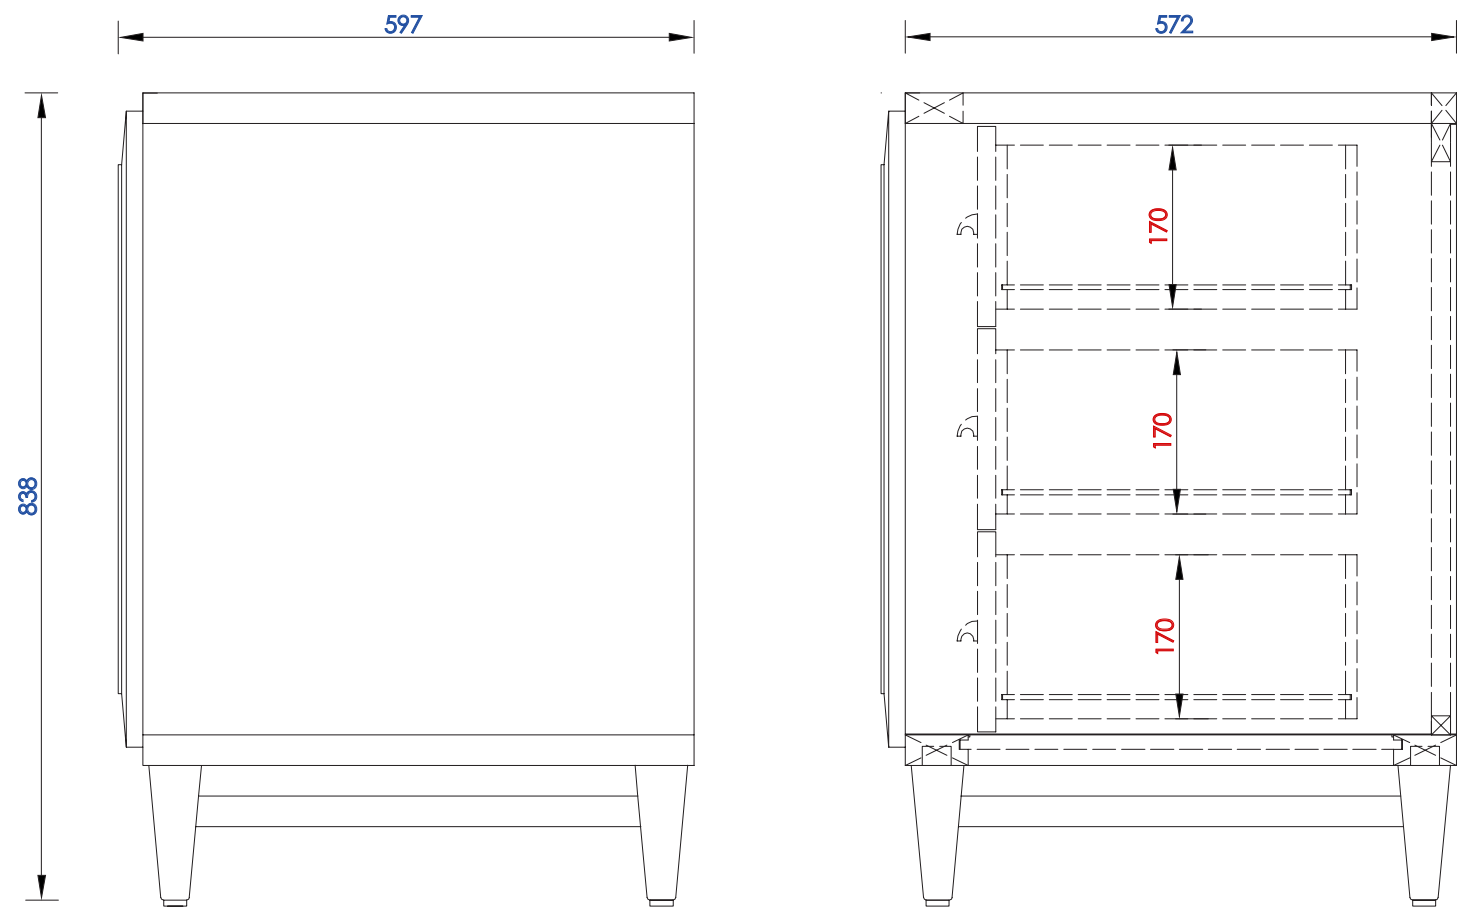

JAMES MARTIN

VANITIES™

Portland 1219mm Single Vanity

Diagrams with Dimensions  
page 01 of 03

NOTE ONE: Countertops are not shown in these diagrams. (Cabinet Only)

NOTE TWO: This vanity does not have a Backsplash.

Please consult our website for Countertop Diagrams: [www.jamesmartinvanities.com](http://www.jamesmartinvanities.com)

1219mm

Item Number:

620-V48-BNM  
620-V48-WWW

JAMES MARTIN

VANITIES™

Portland 1219mm Single Vanity

Diagrams with Dimensions  
page 02 of 03

NOTE ONE: Countertops are not shown in these diagrams. (Cabinet Only)  
Please consult our website for Countertop Diagrams: [www.jamesmartinvanities.com](http://www.jamesmartinvanities.com)

1219mm

Item Number:

620-V48-BNM  
620-V48-WWW

JAMES MARTIN

VANITIES™

Portland 1219mm Single Vanity

Diagrams with Dimensions  
page 03 of 03

NOTE ONE: Countertops are not shown in these diagrams. (Cabinet Only)