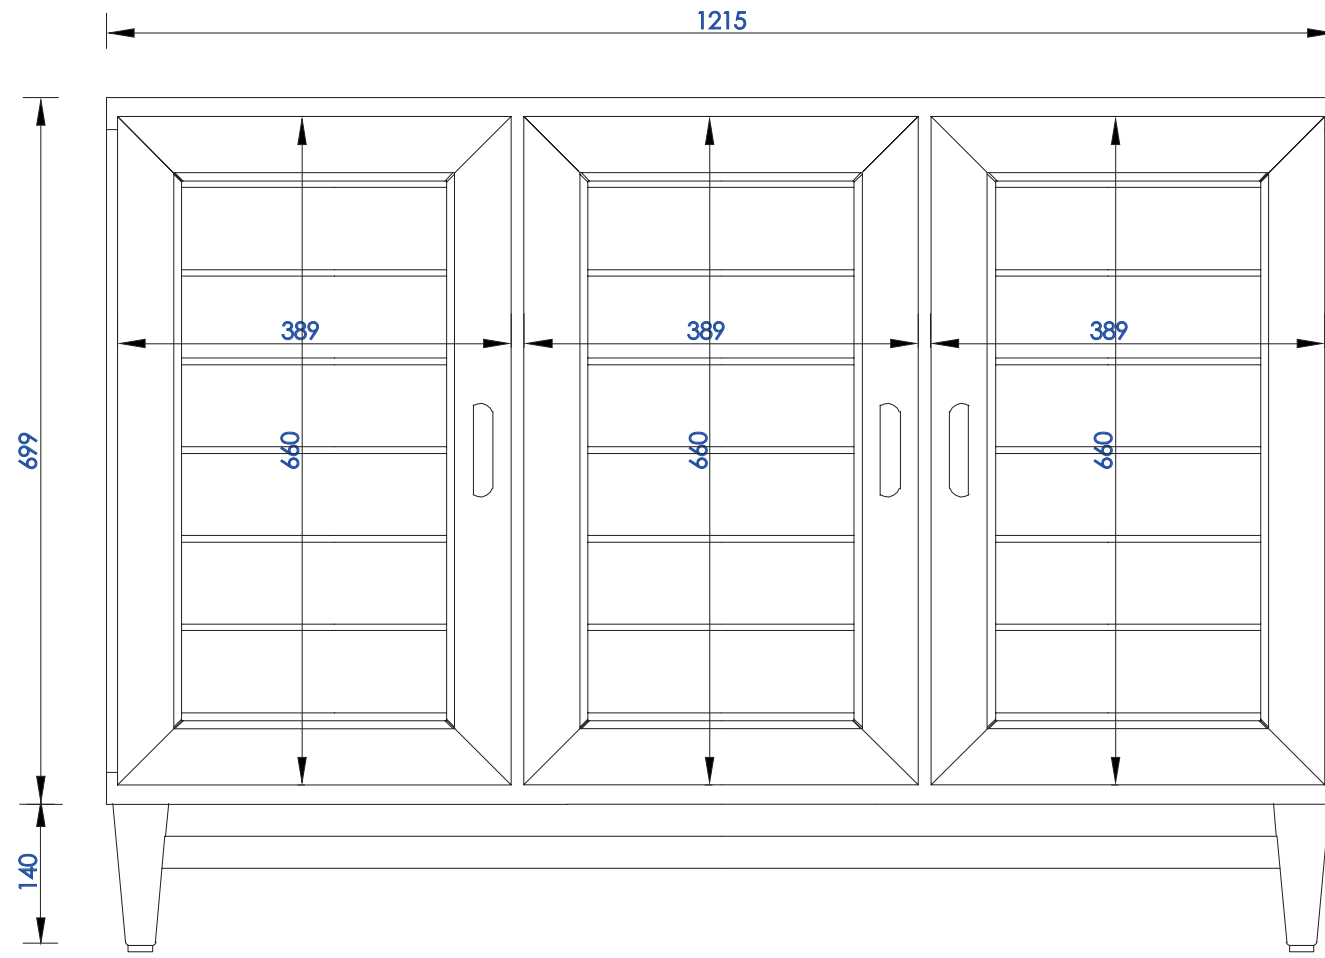

48"

Item Number:

620-V48-BNM  
620-V48-WWW

JAMES MARTIN

VANITIES™

Portland 48" Single Vanity

Diagrams with Dimensions  
page 03 of 03

NOTE ONE: Countertops are not shown in these diagrams. (Cabinet Only)

NOTE TWO: This vanity does not have a Backsplash.

Please consult our website for Countertop Diagrams: [www.jamesmartinvanities.com](http://www.jamesmartinvanities.com)

1219mm

Item Number:

620-V48-BNM  
620-V48-WWW

JAMES MARTIN

VANITIES™

Portland 1219mm Single Vanity

Diagrams with Dimensions  
page 01 of 03

NOTE ONE: Countertops are not shown in these diagrams. (Cabinet Only)

NOTE TWO: This vanity does not have a Backsplash.

1219mm

Item Number:

620-V48-BNM  
620-V48-WWW

JAMES MARTIN

VANITIES™

Portland 1219mm Single Vanity

Diagrams with Dimensions  
page 03 of 03

NOTE ONE: Countertops are not shown in these diagrams. (Cabinet Only)