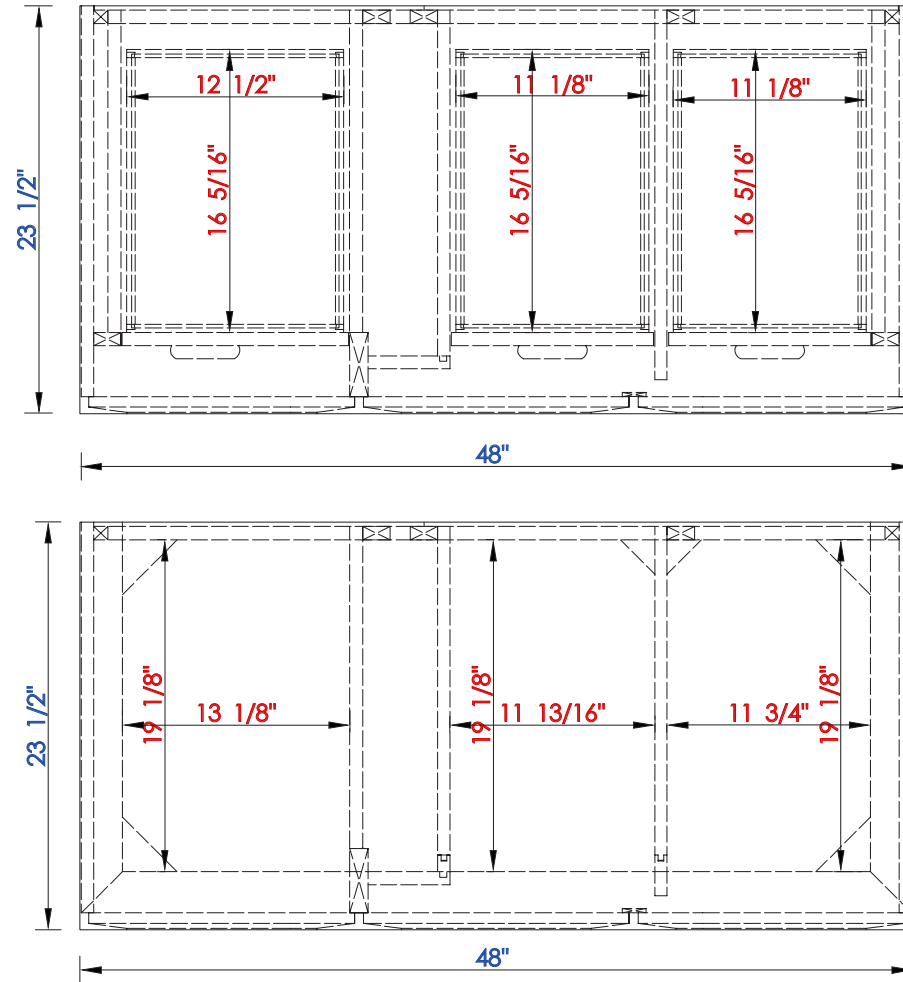

48"

Item Number:

620-V48-BNM  
620-V48-WWW

JAMES MARTIN

VANITIES™

Portland 48" Single Vanity

Diagrams with Dimensions  
page 01 of 03

NOTE ONE: Countertops are not shown in these diagrams. (Cabinet Only)

NOTE TWO: This vanity does not have a Backsplash.

Please consult our website for Countertop Diagrams: [www.jamesmartinvanities.com](http://www.jamesmartinvanities.com)

48"

Item Number:

620-V48-BNM  
620-V48-WWW

JAMES MARTIN

VANITIES™

Portland 48" Single Vanity

Diagrams with Dimensions  
page 02 of 03

NOTE ONE: Countertops are not shown in these diagrams. (Cabinet Only)  
Please consult our website for Countertop Diagrams: [www.jamesmartinvanities.com](http://www.jamesmartinvanities.com)

48"

Item Number:

620-V48-BNM  
620-V48-WWW

JAMES MARTIN

VANITIES™

Portland 48" Single Vanity

Diagrams with Dimensions  
page 03 of 03

NOTE ONE: Countertops are not shown in these diagrams. (Cabinet Only)