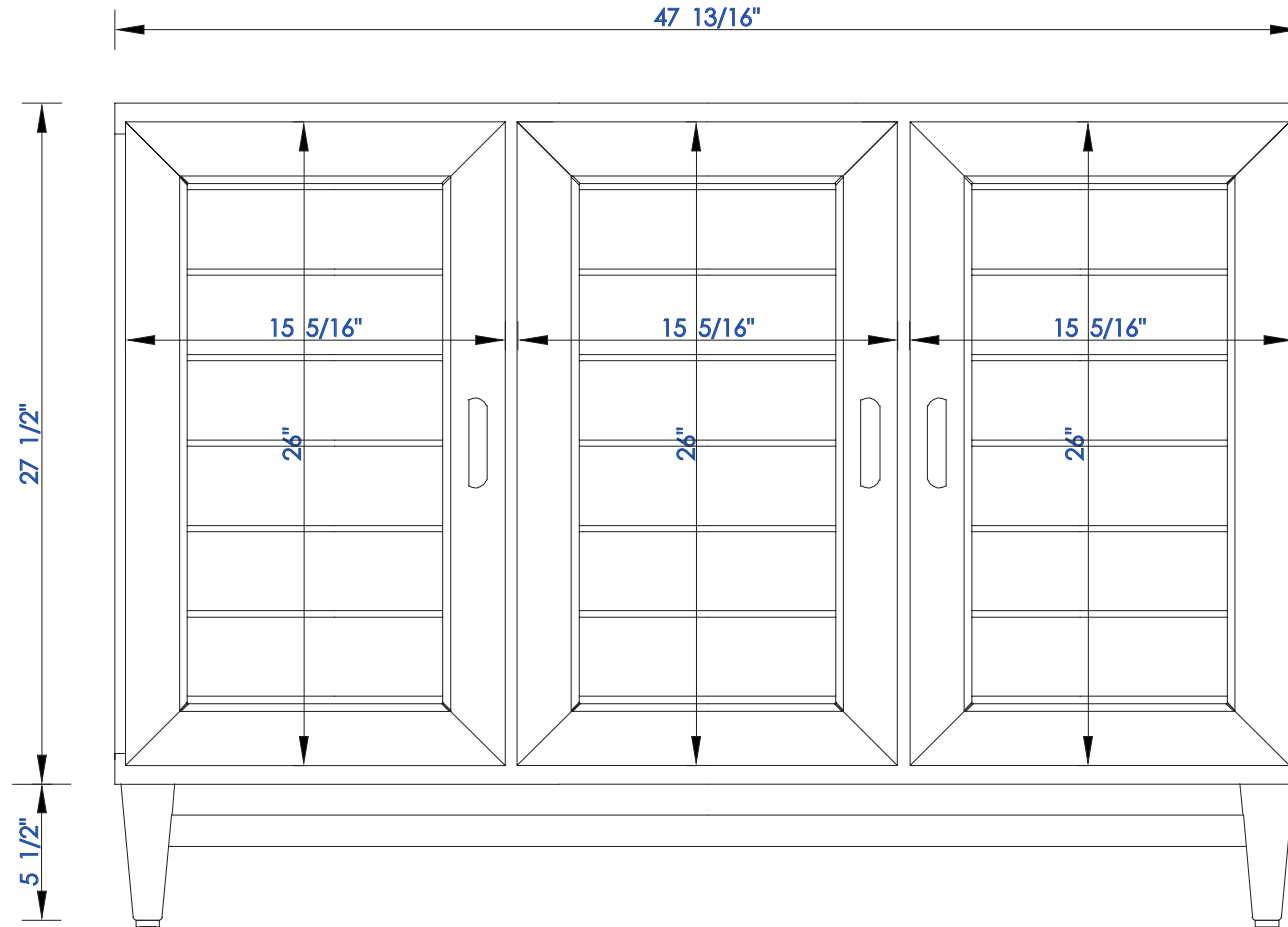

48"

Item Number:

620-V48-BNM  
620-V48-WWW

JAMES MARTIN

VANITIES™

Portland 48" Single Vanity

Diagrams with Dimensions  
page 01 of 03

NOTE ONE: Countertops are not shown in these diagrams. (Cabinet Only)

NOTE TWO: This vanity does not have a Backsplash.

Please consult our website for Countertop Diagrams: [www.jamesmartinvanities.com](http://www.jamesmartinvanities.com)

48"

Item Number:

620-V48-BNM  
620-V48-WWW

48"

Item Number:

620-V48-BNM  
620-V48-WWW

JAMES MARTIN

VANITIES™

Portland 48" Single Vanity

Diagrams with Dimensions  
page 03 of 03

NOTE ONE: Countertops are not shown in these diagrams. (Cabinet Only)

1219mm

Item Number:

620-V48-BNM  
620-V48-WWW

JAMES MARTIN

VANITIES™

Portland 1219mm Single Vanity

Diagrams with Dimensions  
page 03 of 03

NOTE ONE: Countertops are not shown in these diagrams. (Cabinet Only)