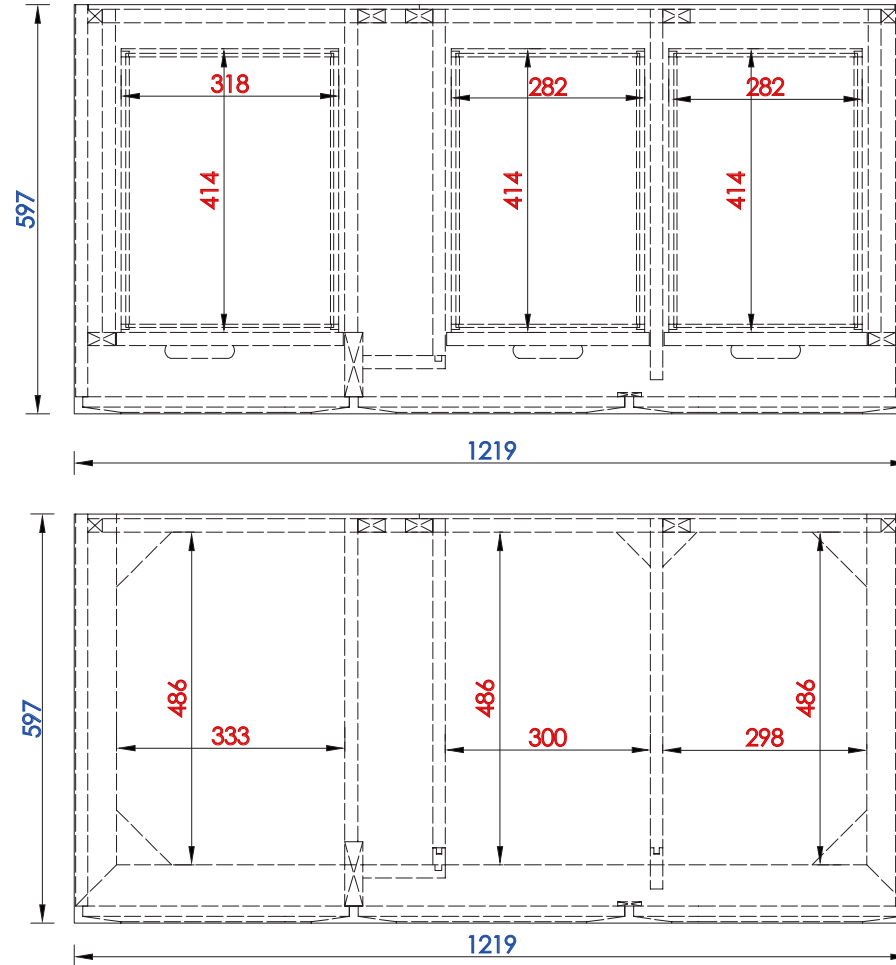

JAMES MARTIN

VANITIES™

Portland 1219mm Single Vanity

Diagrams with Dimensions  
page 01 of 03

NOTE ONE: Countertops are not shown in these diagrams. (Cabinet Only)

NOTE TWO: This vanity does not have a Backsplash.

Please consult our website for Countertop Diagrams: [www.jamesmartinvanities.com](http://www.jamesmartinvanities.com)

1219mm

Item Number:

620-V48-BNM  
620-V48-WWW

JAMES MARTIN

VANITIES™

Portland 1219mm Single Vanity

Diagrams with Dimensions  
page 02 of 03

NOTE ONE: Countertops are not shown in these diagrams. (Cabinet Only)  
Please consult our website for Countertop Diagrams: [www.jamesmartinvanities.com](http://www.jamesmartinvanities.com)

1219mm

Item Number:

620-V48-BNM  
620-V48-WWW

JAMES MARTIN

VANITIES™

Portland 1219mm Single Vanity

Diagrams with Dimensions  
page 03 of 03

NOTE ONE: Countertops are not shown in these diagrams. (Cabinet Only)