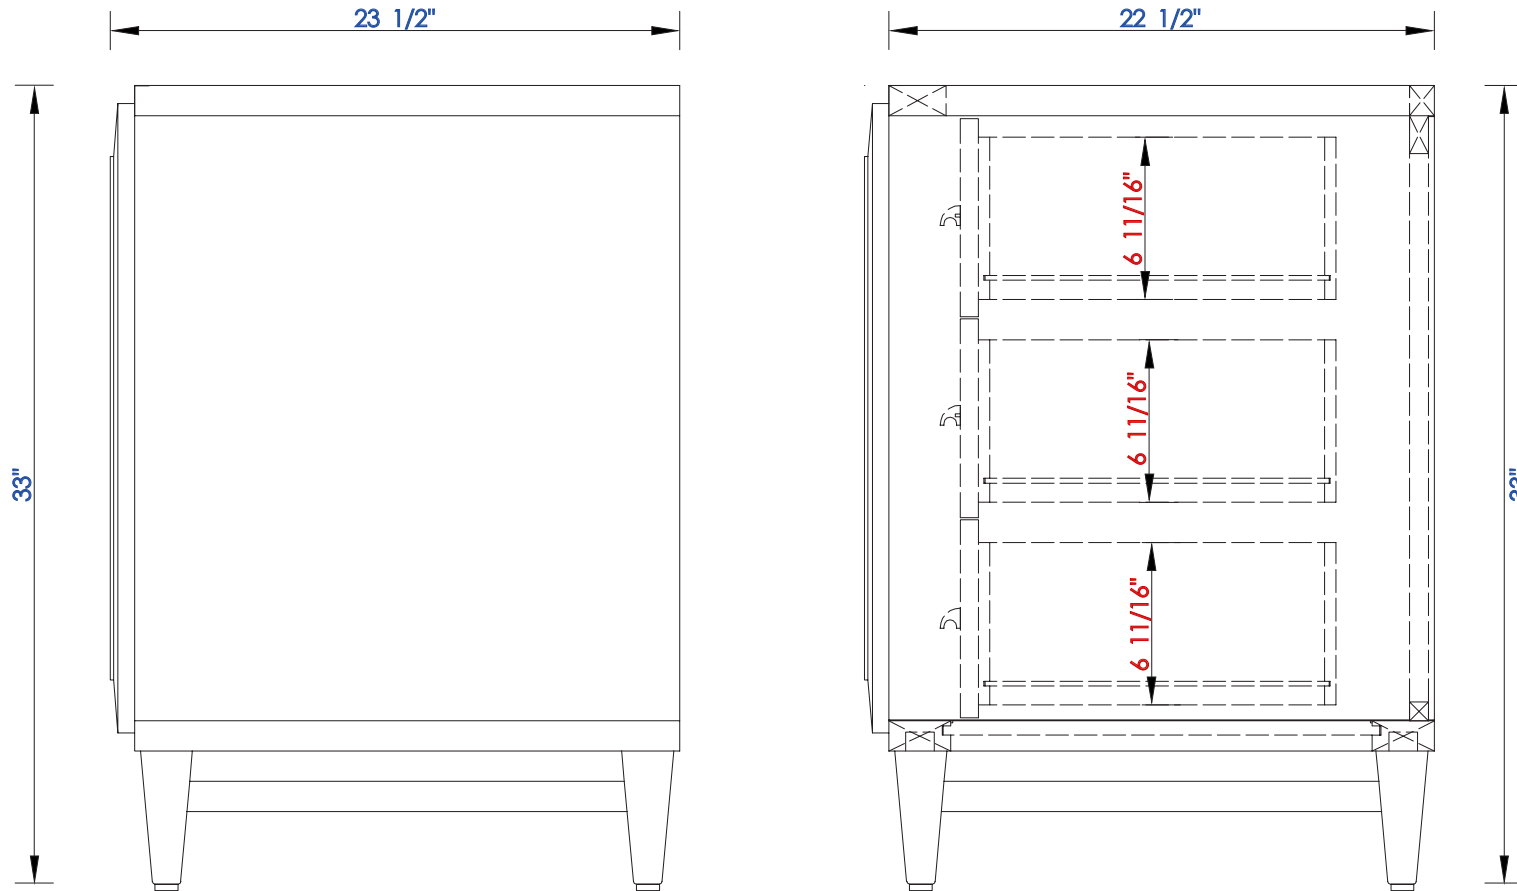

48"

Item Number:

620-V48-BNM  
620-V48-WWW

JAMES MARTIN

VANITIES™

Portland 48" Single Vanity

Diagrams with Dimensions  
page 03 of 03

NOTE ONE: Countertops are not shown in these diagrams. (Cabinet Only)

NOTE TWO: This vanity does not have a Backsplash.

Please consult our website for Countertop Diagrams: [www.jamesmartinvanities.com](http://www.jamesmartinvanities.com)

1219mm

Item Number:

620-V48-BNM  
620-V48-WWW

JAMES MARTIN

VANITIES™

Portland 1219mm Single Vanity

Diagrams with Dimensions  
page 01 of 03

NOTE ONE: Countertops are not shown in these diagrams. (Cabinet Only)

NOTE TWO: This vanity does not have a Backsplash.

1219mm

Item Number:

620-V48-BNM  
620-V48-WWW

JAMES MARTIN

VANITIES™

Portland 1219mm Single Vanity

Diagrams with Dimensions  
page 03 of 03

NOTE ONE: Countertops are not shown in these diagrams. (Cabinet Only)