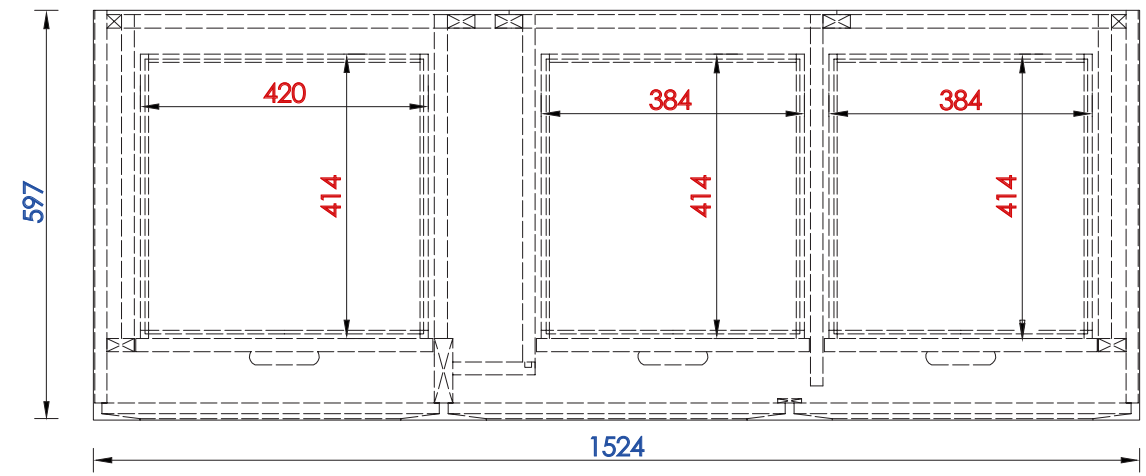

60" S

Item Number:

620-V60S-BNM
620-V60S-WWW

JAMES MARTIN

VANITIES™

Portland 60" Single Vanity

Diagrams with Dimensions
page 01 of 03

NOTE ONE: Countertops are not shown in these diagrams. (Cabinet Only)

Please consult our website for Countertop Diagrams: www.jamesmartinvanities.com

1524 mm

Item Number:

JAMES MARTIN

Portland 1524mm Single Vanity

620-V60S-BNM
620-V60S-WWW

Diagrams with Dimensions
page 01 of 03

1524 mm

Item Number:

620-V60S-BNM
620-V60S-WWW

JAMES MARTIN

VANITIES™

Portland 1524mm Single Vanity

Diagrams with Dimensions
page 02 of 03

NOTE ONE: Countertops are not shown in these diagrams. (Cabinet Only)
Please consult our website for Countertop Diagrams: www.jamesmartinvanities.com

1524 mm

Item Number:

JAMES MARTIN

Portland 1524mm Single Vanity

620-V60S-BNM
620-V60S-WWW

Diagrams with Dimensions
page 03 of 03

VANITIES™

NOTE ONE: Countertops are not shown in these diagrams. (Cabinet Only)