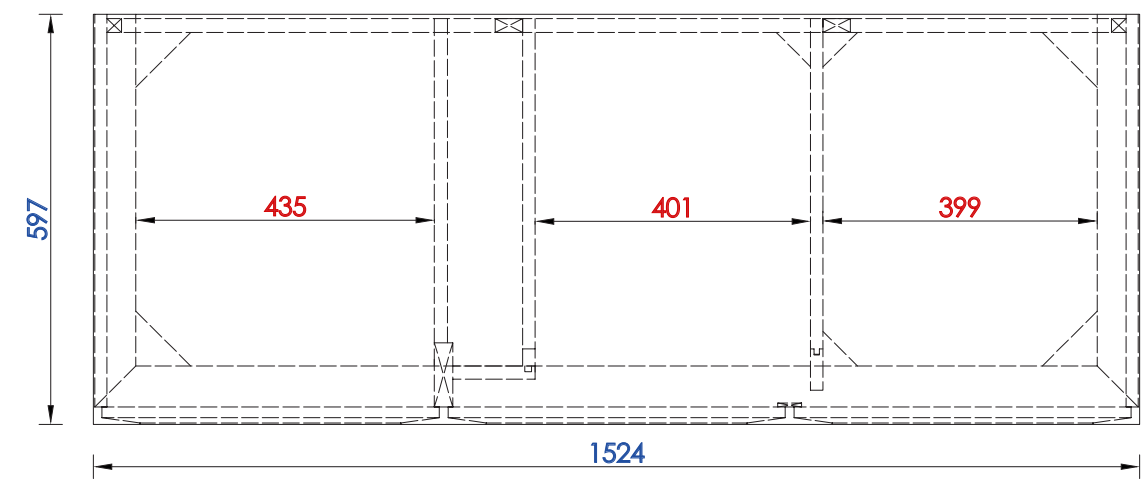

60" S

Item Number:

620-V60S-BNM
620-V60S-WWW

JAMES MARTIN

VANITIES™

Portland 60" Single Vanity

Diagrams with Dimensions
page 01 of 03

NOTE ONE: Countertops are not shown in these diagrams. (Cabinet Only)

Please consult our website for Countertop Diagrams: www.jamesmartinvanities.com

1524 mm

Item Number:

JAMES MARTIN

Portland 1524mm Single Vanity

620-V60S-BNM
620-V60S-WWW

Diagrams with Dimensions
page 01 of 03

1524 mm

Item Number:

620-V60S-BNM
620-V60S-WWW

JAMES MARTIN

VANITIES™

Portland 1524mm Single Vanity

Diagrams with Dimensions
page 02 of 03

NOTE ONE: Countertops are not shown in these diagrams. (Cabinet Only)
Please consult our website for Countertop Diagrams: www.jamesmartinvanities.com

1524 mm

Item Number:

JAMES MARTIN

Portland 1524mm Single Vanity

620-V60S-BNM
620-V60S-WWW

Diagrams with Dimensions
page 03 of 03

VANITIES™

NOTE ONE: Countertops are not shown in these diagrams. (Cabinet Only)