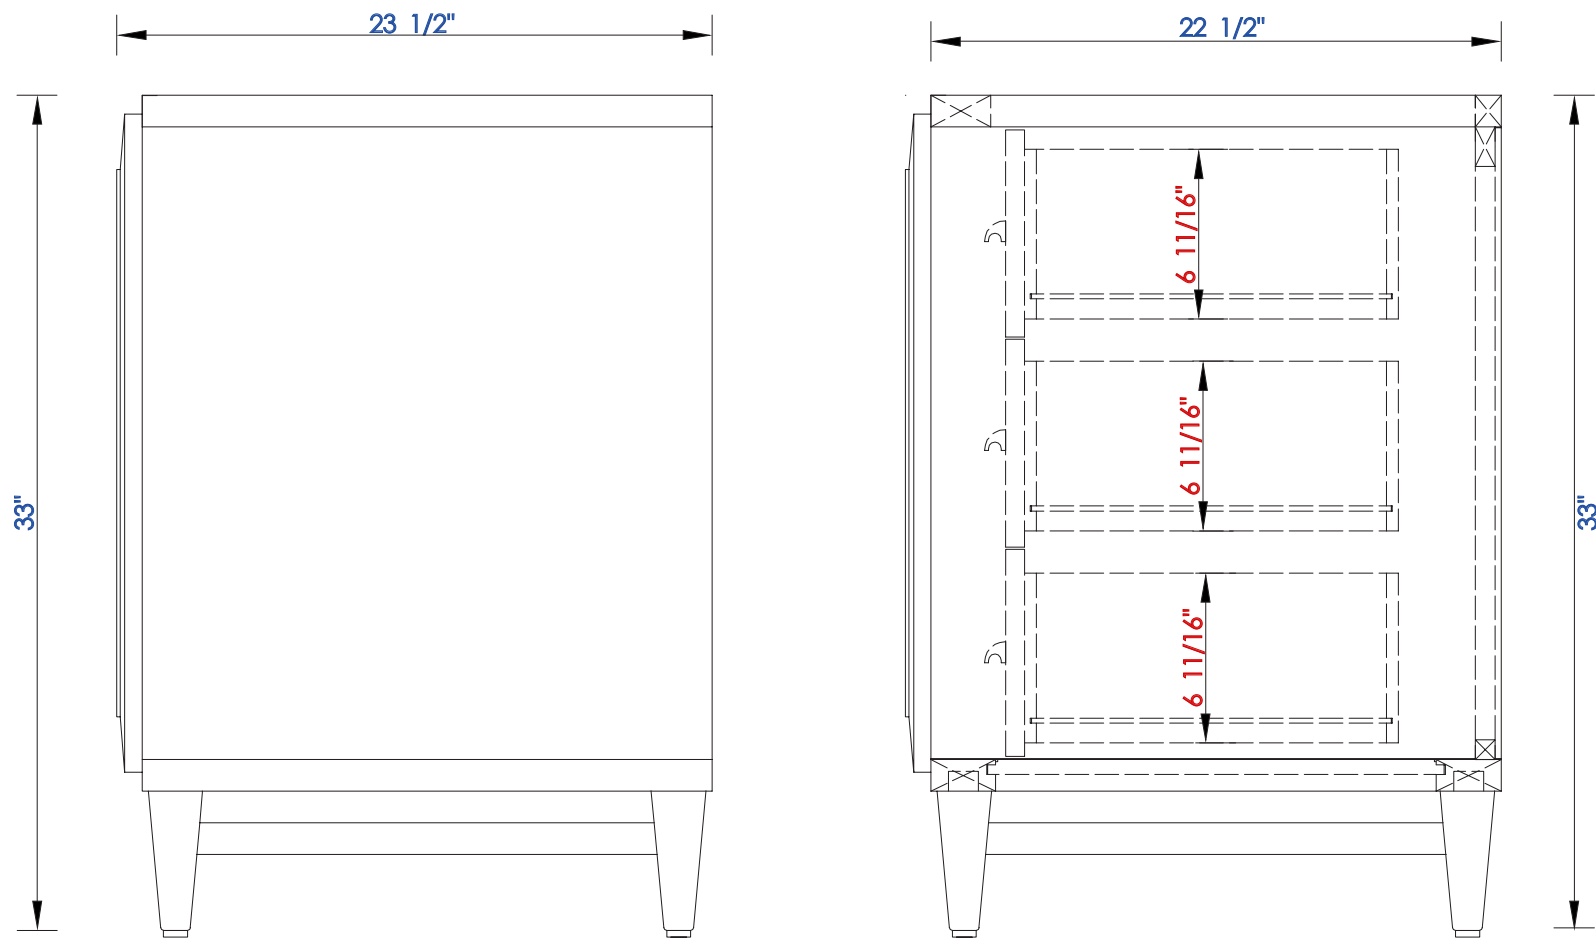

620-V60S-BNM
620-V60S-WWW

JAMES MARTIN

VANITIES™

Portland 60" Single Vanity

Diagrams with Dimensions
page 03 of 03

NOTE ONE: Countertops are not shown in these diagrams. (Cabinet Only)

NOTE TWO: This vanity does not have a Backsplash.

Please consult our website for Countertop Diagrams: www.jamesmartinvanities.com

1524 mm

Item Number:

JAMES MARTIN

Portland 1524mm Single Vanity

620-V60S-BNM
620-V60S-WWW

Diagrams with Dimensions
page 01 of 03

1524 mm

Item Number:

620-V60S-BNM
620-V60S-WWW

JAMES MARTIN

VANITIES™

Portland 1524mm Single Vanity

Diagrams with Dimensions
page 02 of 03

NOTE ONE: Countertops are not shown in these diagrams. (Cabinet Only)
Please consult our website for Countertop Diagrams: www.jamesmartinvanities.com

1524 mm

Item Number:

JAMES MARTIN

Portland 1524mm Single Vanity

620-V60S-BNM
620-V60S-WWW

Diagrams with Dimensions
page 03 of 03

VANITIES™

NOTE ONE: Countertops are not shown in these diagrams. (Cabinet Only)