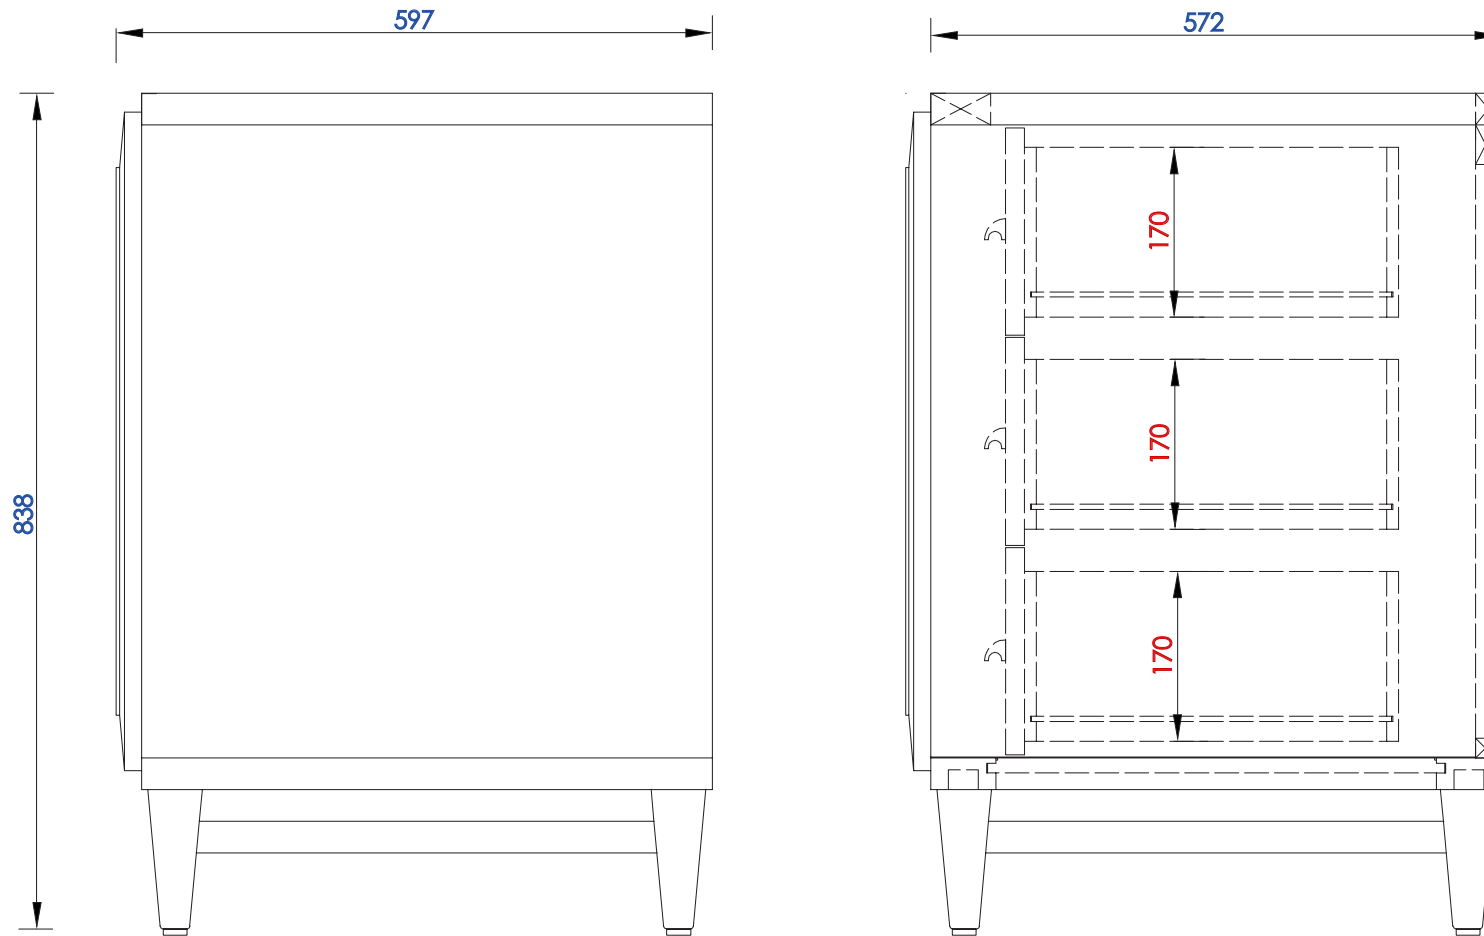

60" S

Item Number:

620-V60S-BNM
620-V60S-WWW

JAMES MARTIN

VANITIES™

Portland 60" Single Vanity

Diagrams with Dimensions
page 01 of 03

NOTE ONE: Countertops are not shown in these diagrams. (Cabinet Only)

Please consult our website for Countertop Diagrams: www.jamesmartinvanities.com

1524 mm

Item Number:

JAMES MARTIN

Portland 1524mm Single Vanity

620-V60S-BNM
620-V60S-WWW

Diagrams with Dimensions
page 01 of 03

1524 mm

Item Number:

620-V60S-BNM
620-V60S-WWW

JAMES MARTIN

VANITIES™

Portland 1524mm Single Vanity

Diagrams with Dimensions
page 02 of 03

NOTE ONE: Countertops are not shown in these diagrams. (Cabinet Only)
Please consult our website for Countertop Diagrams: www.jamesmartinvanities.com

1524 mm

Item Number:

JAMES MARTIN

Portland 1524mm Single Vanity

620-V60S-BNM
620-V60S-WWW

Diagrams with Dimensions
page 03 of 03

VANITIES™

NOTE ONE: Countertops are not shown in these diagrams. (Cabinet Only)