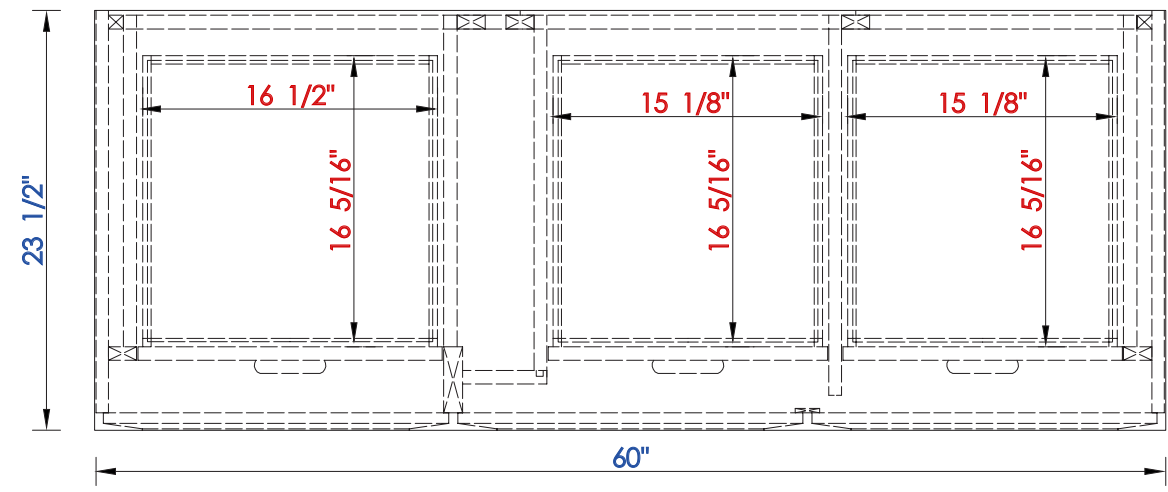

60" S

Item Number:

620-V60S-BNM
620-V60S-WWW

JAMES MARTIN

VANITIES™

Portland 60" Single Vanity

Diagrams with Dimensions
page 01 of 03

NOTE ONE: Countertops are not shown in these diagrams. (Cabinet Only)

NOTE TWO: This vanity does not have a Backsplash.

Please consult our website for Countertop Diagrams: www.jamesmartinvanities.com

60" S

Item Number:

620-V60S-BNM
620-V60S-WWW

JAMES MARTIN

VANITIES™

Portland 60" Single Vanity

Diagrams with Dimensions
page 02 of 03

NOTE ONE: Countertops are not shown in these diagrams. (Cabinet Only)
Please consult our website for Countertop Diagrams: www.jamesmartinvanities.com

60" S

Item Number:

Please consult our website for Countertop Diagrams: www.jamesmartinvanities.com

1524 mm

Item Number:

JAMES MARTIN

Portland 1524mm Single Vanity

620-V60S-BNM
620-V60S-WWW

Diagrams with Dimensions
page 01 of 03