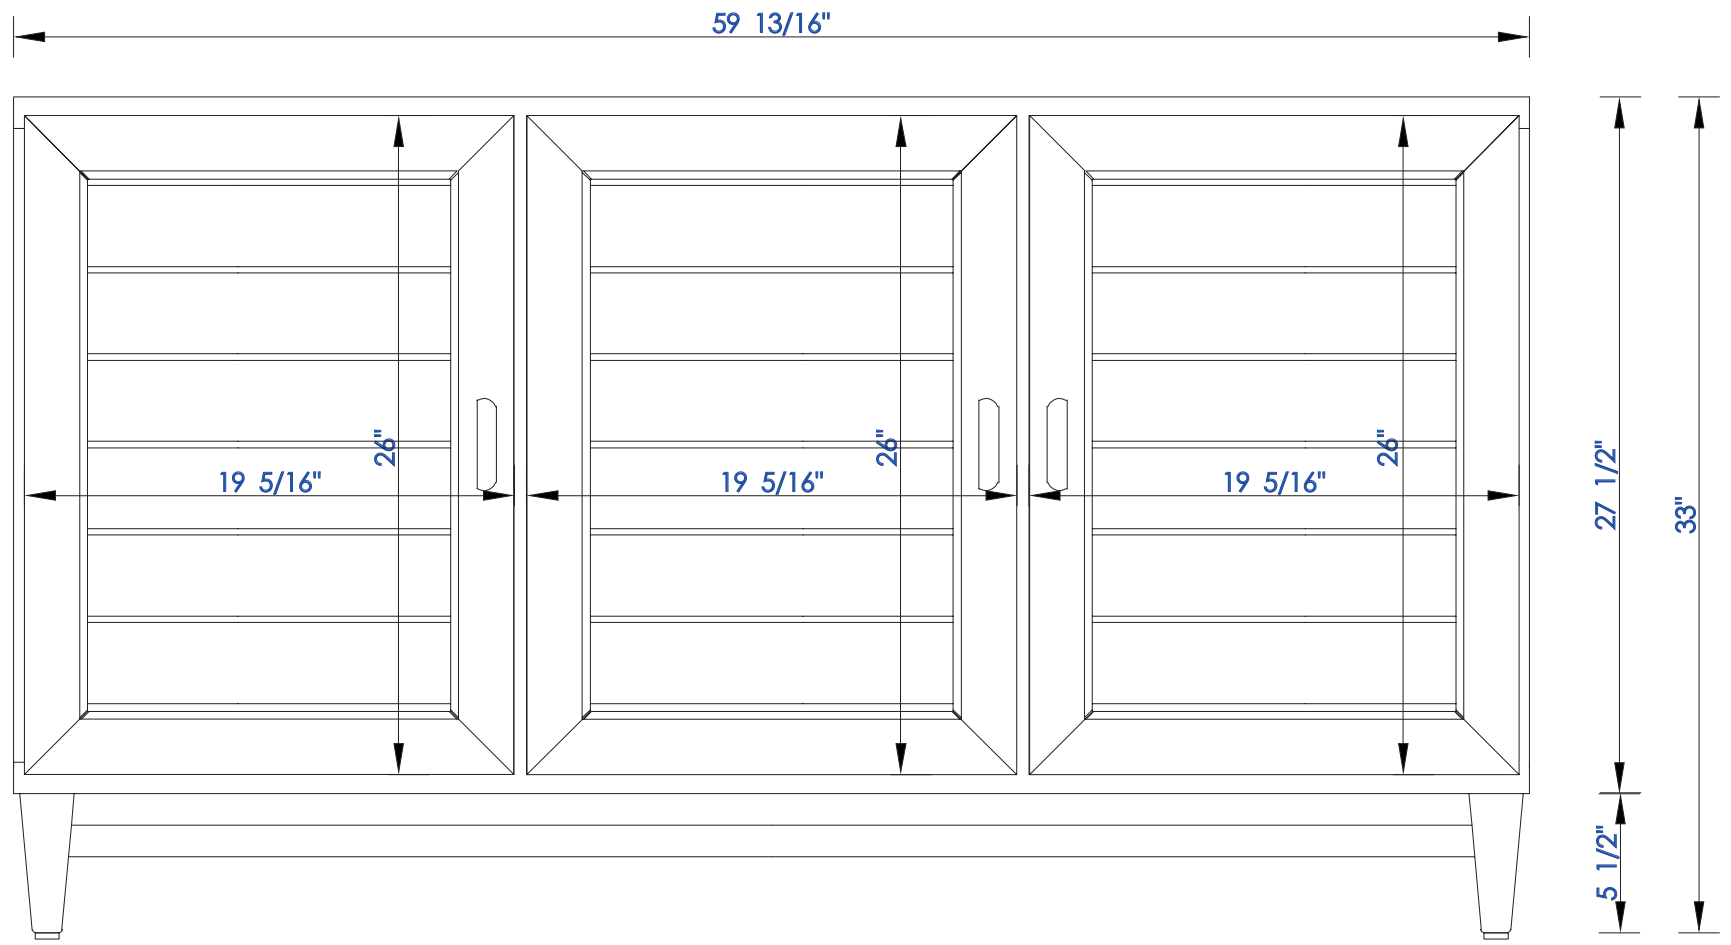

60" S

Item Number:

620-V60S-BNM
620-V60S-WWW

JAMES MARTIN

VANITIES™

Portland 60" Single Vanity

Diagrams with Dimensions
page 01 of 03

NOTE ONE: Countertops are not shown in these diagrams. (Cabinet Only)

NOTE TWO: This vanity does not have a Backsplash.

Please consult our website for Countertop Diagrams: www.jamesmartinvanities.com

60" S

Item Number:

620-V60S-BNM
620-V60S-WWW

JAMES MARTIN

VANITIES™

Portland 60" Single Vanity

Please consult our website for Countertop Diagrams: www.jamesmartinvanities.com

1524 mm

Item Number:

JAMES MARTIN

Portland 1524mm Single Vanity

620-V60S-BNM
620-V60S-WWW

Diagrams with Dimensions
page 01 of 03

1524 mm

Item Number:

JAMES MARTIN

Portland 1524mm Single Vanity

620-V60S-BNM
620-V60S-WWW

Diagrams with Dimensions
page 03 of 03

VANITIES™

NOTE ONE: Countertops are not shown in these diagrams. (Cabinet Only)