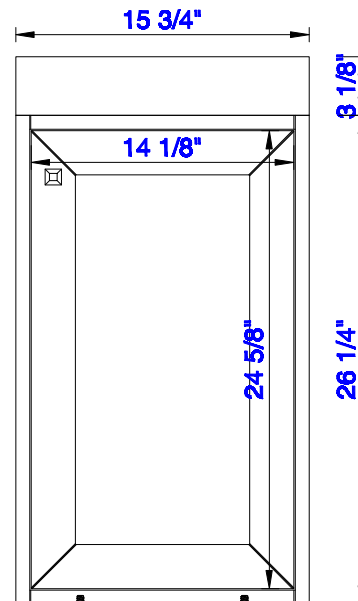

15 3/4"

Item Number:
E303-V16-GW
E303-V16-MG
E303-V16-WW

JAMES MARTIN

VANITIES™

Chianti 15 3/4" Cabinet
Diagrams with Dimensions
page 01 of 03

NOTE ONE: Countertop with integrated sink is shown on this cabinet
NOTE TWO: This vanity does not have a Backsplash.

kitchensource.com

1.800.667.8721

15 3/4"

Item Number:
E303-V16-GW
E303-V16-MG
E303-V16-WW

JAMES MARTIN

VANITIES™

Chianti 15 3/4" Cabinet
Diagrams with Dimensions
page 02 of 03

 **kitchensource.com**

NOTE ONE: Countertop with integrated sink is shown on this cabinet.

 1.800.667.8721

15 3/4"

Item Number:
E303-V16-GW
E303-V16-MG
E303-V16-WW

JAMES MARTIN

VANITIES™

Chianti 15 3/4" Cabinet
Diagrams with Dimensions
page 03 of 03