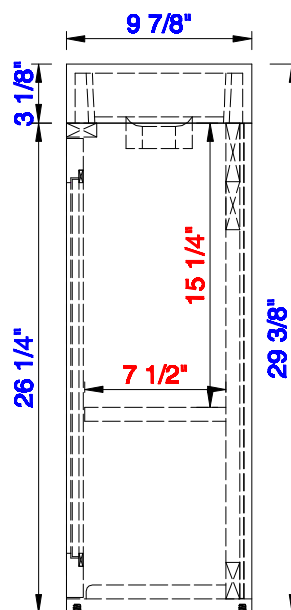

15 3/4"

Item Number:
E303-V16-GW
E303-V16-MG
E303-V16-WW

JAMES MARTIN

VANITIES™

Chianti 15 3/4" Cabinet
Diagrams with Dimensions
page 01 of 03

NOTE ONE: Countertop with integrated sink is shown on this cabinet
NOTE TWO: This vanity does not have a Backsplash.

kitchensource.com

1.800.667.8721

15 3/4"

Item Number:
E303-V16-GW
E303-V16-MG
E303-V16-WW

JAMES MARTIN

VANITIES™

Chianti 15 3/4" Cabinet
Diagrams with Dimensions
page 02 of 03

 **kitchensource.com**

NOTE ONE: Countertop with integrated sink is shown on this cabinet.

 1.800.667.8721

15 3/4"

Item Number:
E303-V16-GW
E303-V16-MG
E303-V16-WW

JAMES MARTIN

VANITIES™

Chianti 15 3/4" Cabinet
Diagrams with Dimensions
page 03 of 03