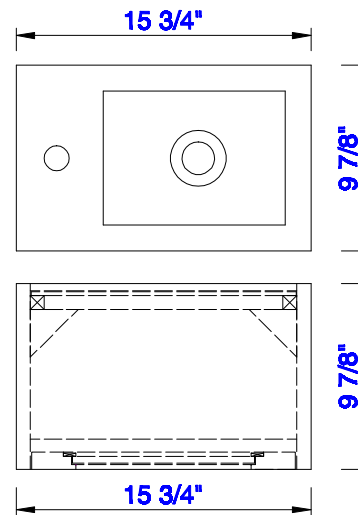

15 3/4"

Item Number:
E303-V16-GW
E303-V16-MG
E303-V16-WW

JAMES MARTIN

VANITIES™

Chianti 15 3/4" Cabinet
Diagrams with Dimensions
page 01 of 03

NOTE ONE: Countertop with integrated sink is shown on this cabinet
NOTE TWO: This vanity does not have a Backsplash.

kitchensource.com

1.800.667.8721

15 3/4"

Item Number:
E303-V16-GW
E303-V16-MG
E303-V16-WW

JAMES MARTIN

VANITIES™

Chianti 15 3/4" Cabinet
Diagrams with Dimensions
page 02 of 03

 **kitchensource.com**

NOTE ONE: Countertop with integrated sink is shown on this cabinet.

 1.800.667.8721

15 3/4"

Item Number:
E303-V16-GW
E303-V16-MG
E303-V16-WW

JAMES MARTIN

VANITIES™

Chianti 15 3/4" Cabinet
Diagrams with Dimensions
page 03 of 03