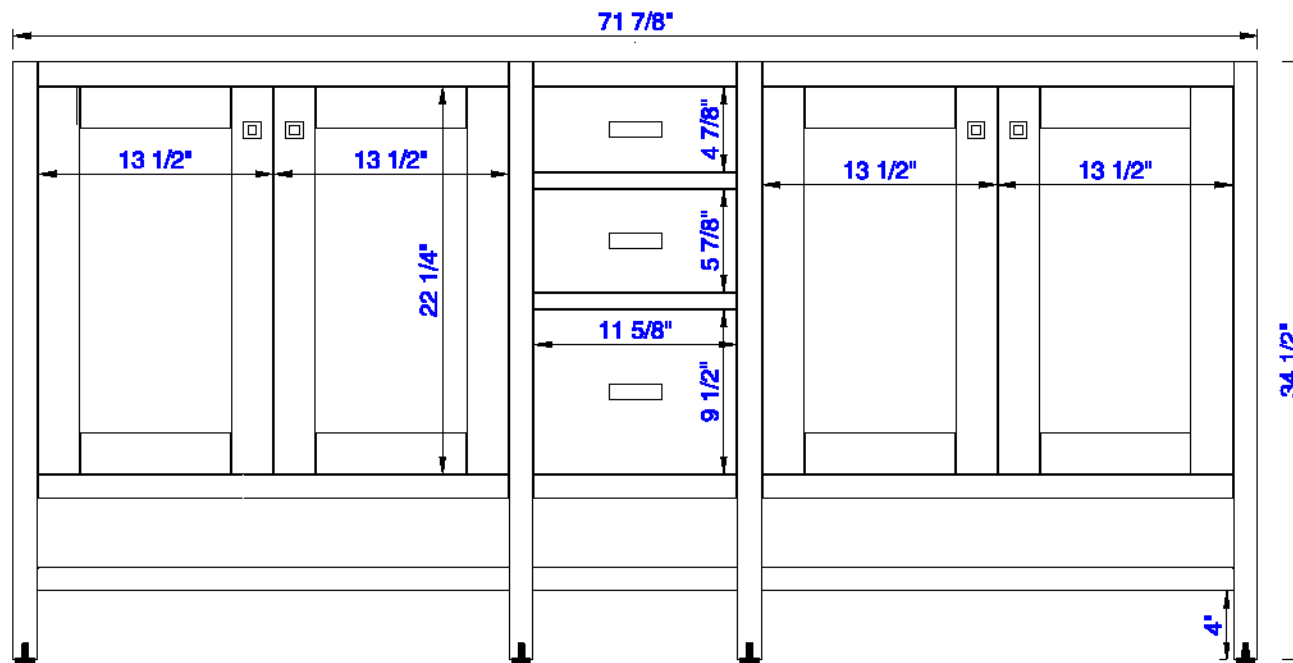

71 7/8"

Item Number:
E444-V72-MCA

JAMES MARTIN

VANITIES™

Addison 71 7/8" Double Cabinet
Diagrams with Dimensions
page 01 of 03

NOTE ONE: Countertops are not shown in these diagrams. (Cabinet Only)

NOTE TWO: This vanity does not have a Backsplash.

Please consult our website

 **kitchensource.com**

1.800.667.8721

Version:202004

71 7/8"

Item Number:
E444-V72-MCA

JAMES MARTIN

VANITIES™

Addison 71 7/8" Double Cabinet
Diagrams with Dimensions
page 02 of 03

NOTE ONE: Countertops are not shown in these diagrams. (Cabinet Only)

NOTE TWO: Internal Shelves (Shown) are designed to align with sinks in James Martin's Optional Countertops.

VANITIES™

Addison 71 7/8" Double Cabinet
Diagrams with Dimensions
page 03 of 03

NOTE ONE: Countertops are not shown in these diagrams. (Cabinet Only)

NOTE TWO: This vanity does not have a Backsplash.

Please consult our website