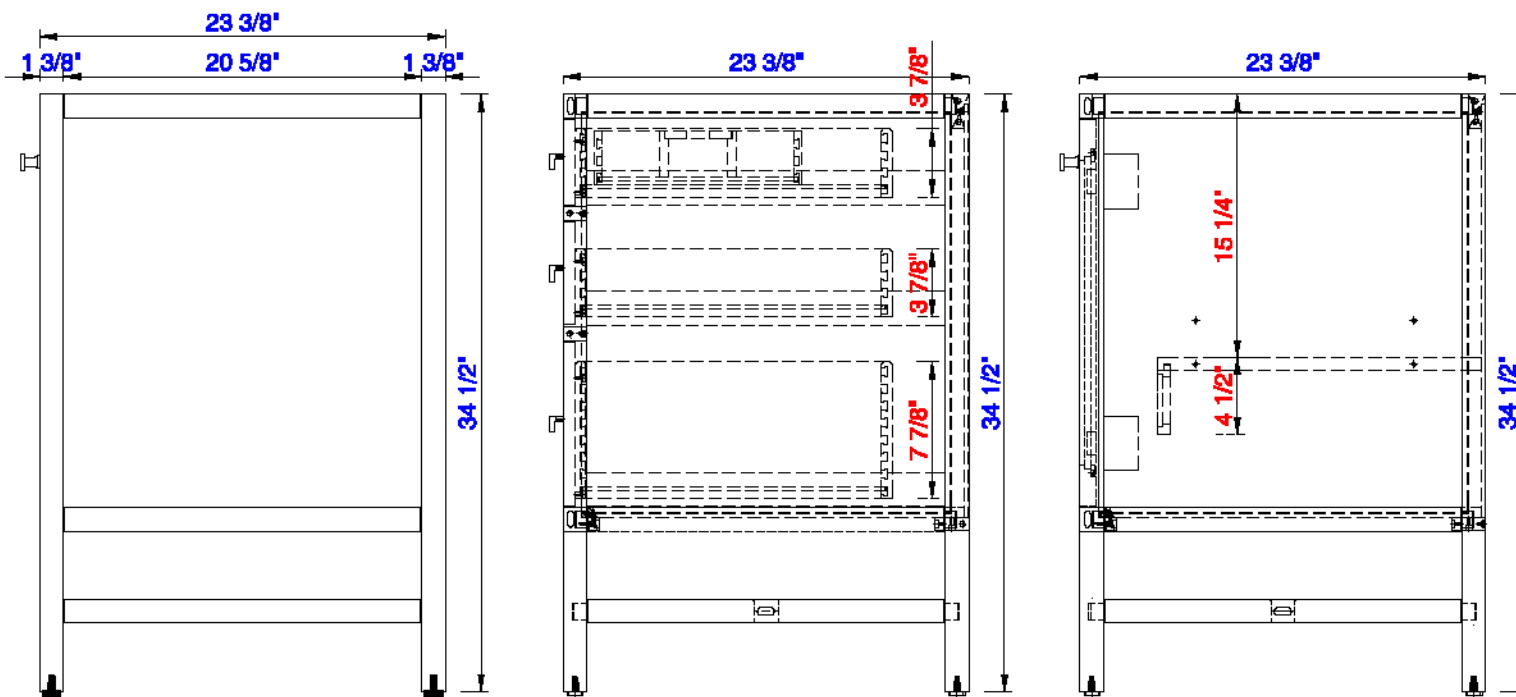

71 7/8"

Item Number:
E444-V72-MCA

JAMES MARTIN

VANITIES™

Addison 71 7/8" Double Cabinet
Diagrams with Dimensions
page 01 of 03

NOTE ONE: Countertops are not shown in these diagrams. (Cabinet Only)

NOTE TWO: This vanity does not have a Backsplash.

Addison 71 7/8" Double Cabinet
Diagrams with Dimensions
page 02 of 03

NOTE ONE: Countertops are not shown in these diagrams. (Cabinet Only)

NOTE TWO: Internal Shelves (Shown) are designed to align with sinks in James Martin's Optional Countertops.

Customer's own countertops and sinks may align differently, and modification may be required.

Please consult our website

kitchensource.com

1.800.667.8721

Version:202004

71 7/8"

Item Number:
E444-V72-MCA

JAMES MARTIN

VANITIES™

Addison 71 7/8" Double Cabinet
Diagrams with Dimensions
page 03 of 03

NOTE ONE: Countertops are not shown in these diagrams. (Cabinet Only)

NOTE TWO: This vanity does not have a Backsplash.

Please consult our website