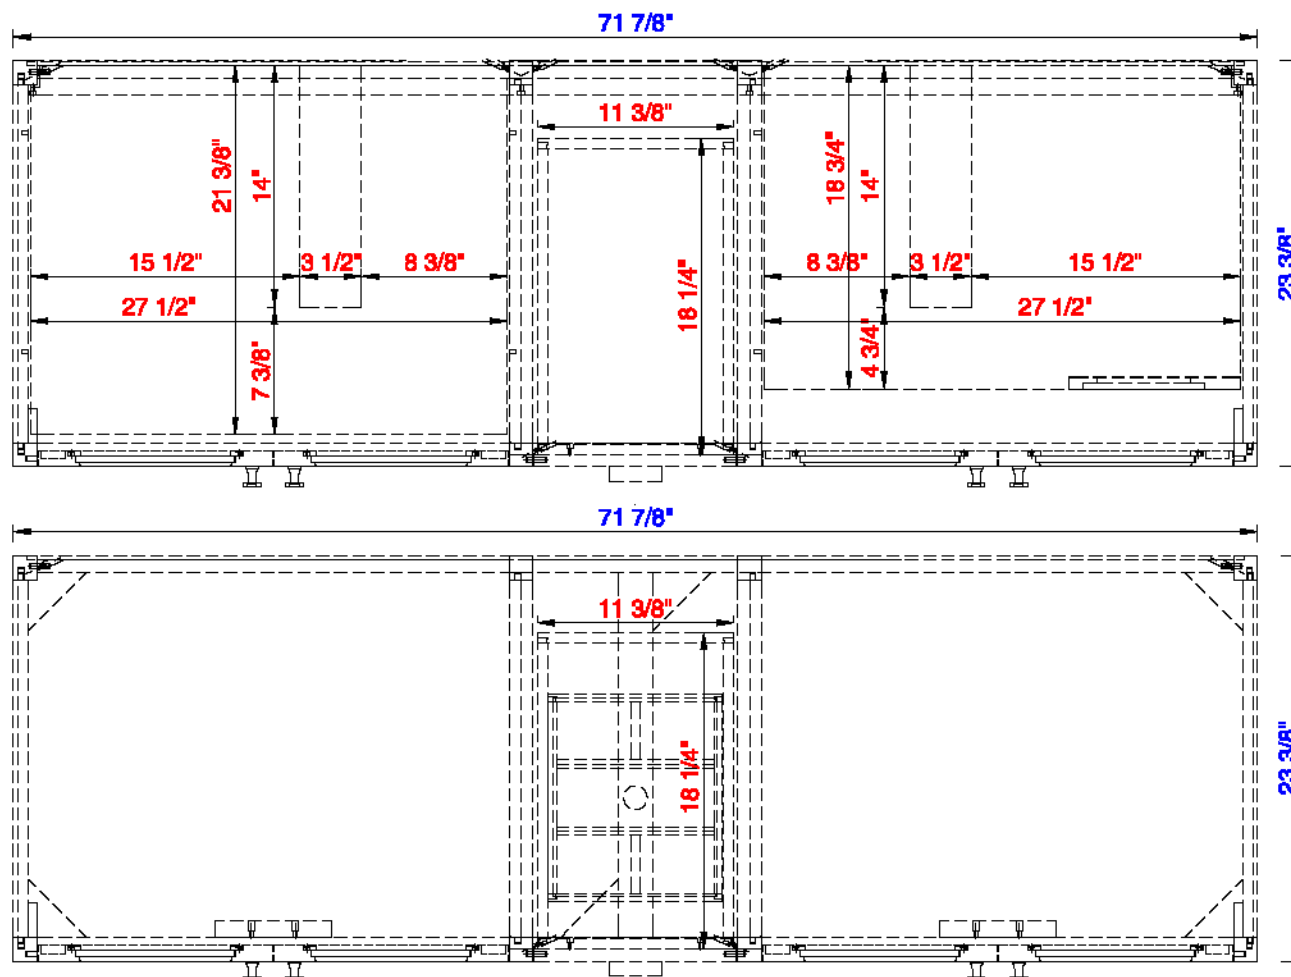

71 7/8"

Item Number:
E444-V72-MCA

JAMES MARTIN

VANITIES™

Addison 71 7/8" Double Cabinet
Diagrams with Dimensions
page 01 of 03

NOTE ONE: Countertops are not shown in these diagrams. (Cabinet Only)

NOTE TWO: This vanity does not have a Backsplash.

Addison 71 7/8" Double Cabinet
Diagrams with Dimensions
page 02 of 03

NOTE ONE: Countertops are not shown in these diagrams. (Cabinet Only)

NOTE TWO: Internal Shelves (Shown) are designed to align with sinks in James Martin's Optional Countertops.

Customer's own countertops and sinks may align differently, and modification may be required.

Please consult our website

kitchensource.com

1.800.667.8721

Version:202004

71 7/8"

Item Number:
E444-V72-MCA

JAMES MARTIN

VANITIES™

Addison 71 7/8" Double Cabinet
Diagrams with Dimensions
page 03 of 03

NOTE ONE: Countertops are not shown in these diagrams. (Cabinet Only)

NOTE TWO: This vanity does not have a Backsplash.

Please consult our website