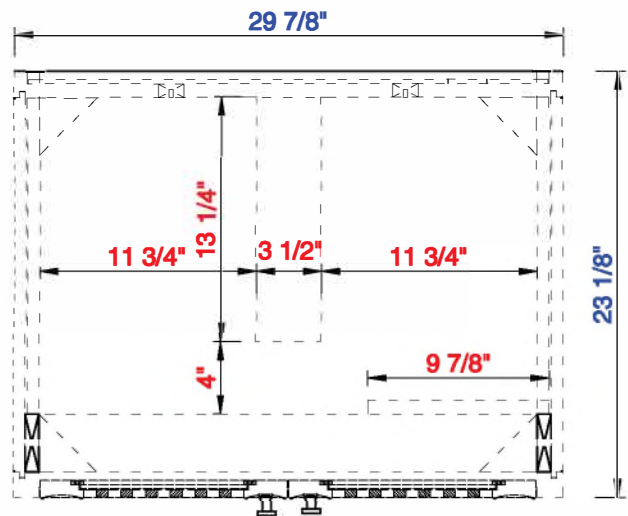

30"

Item Number:  
E645-V30-MCA  
E645-V30-GW

JAMES MARTIN

VANITIES™

Athens 30" Single Vanity Cabinet  
Diagrams with Dimensions  
page 01 of 03

**NOTE ONE: Countertops are not shown in these diagrams. (Cabinet Only)**

**Version:202010**

30"

Item Number:  
E645-V30-MCA  
E645-V30-GW

JAMES MARTIN

VANITIES™

Athens 30" Single Vanity Cabinet  
Diagrams with Dimensions  
page 02 of 03

**NOTE ONE:** Countertops are not shown in these diagrams . (Cabinet Only)

Version:202010

30"

Item Number:  
E645-V30-MCA  
E645-V30-GW

JAMES MARTIN

VANITIES™

Athens 30" Single Vanity Cabinet  
Diagrams with Dimensions  
page 03 of 03

**NOTE ONE:** Countertops are not shown in these diagrams . (Cabinet Only)

762mm

Item Number:  
E645-V30-MCA  
E645-V30-GW

JAMES MARTIN

VANITIES™

Athens 762mm Single Vanity Cabinet  
Diagrams with Dimensions  
page 03 of 03

**NOTE ONE:** Countertops are not shown in these diagrams . (Cabinet Only)