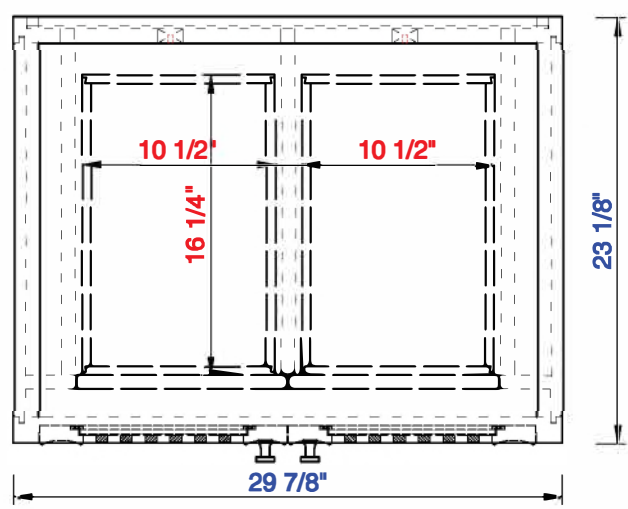

30"

Item Number:  
E645-V30-MCA  
E645-V30-GW

JAMES MARTIN

VANITIES™

Athens 30" Single Vanity Cabinet  
Diagrams with Dimensions  
page 01 of 03

**NOTE ONE: Countertops are not shown in these diagrams. (Cabinet Only)**

**Version:202010**

30"

Item Number:  
E645-V30-MCA  
E645-V30-GW

JAMES MARTIN

VANITIES™

Athens 30" Single Vanity Cabinet  
Diagrams with Dimensions  
page 02 of 03

**NOTE ONE:** Countertops are not shown in these diagrams . (Cabinet Only)

**NOTE TWO:** Internal Shelves (Shown) are designed to align with sinks in James Martin's Optional Countertops. Customer's own countertops and sinks may align differently, and modification may be required. Please consult our website for Countertop Diagrams: [www.jamesmartinvanities.com](http://www.jamesmartinvanities.com)

Version:202010

30"

Item Number:  
E645-V30-MCA  
E645-V30-GW

JAMES MARTIN

VANITIES™

Athens 30" Single Vanity Cabinet  
Diagrams with Dimensions  
page 03 of 03

**NOTE ONE:** Countertops are not shown in these diagrams . (Cabinet Only)