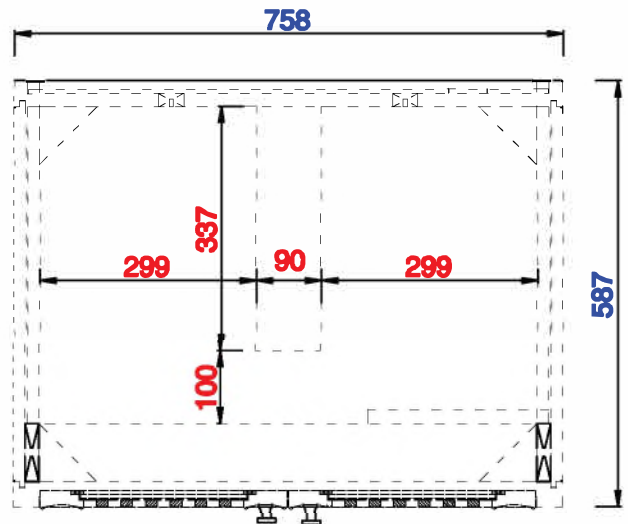

JAMES MARTIN

VANITIES™

Athens 762mm Single Vanity Cabinet  
Diagrams with Dimensions  
page 01 of 03

**NOTE ONE: Countertops are not shown in these diagrams. (Cabinet Only)**

**NOTE TWO: This vanity does not have a Backsplash.**

**Please consult our website for Countertop Diagrams: [www.jamesmartinvanities.com](http://www.jamesmartinvanities.com)**

Version:202010

762mm

Item Number:  
E645-V30-MCA  
E645-V30-GW

JAMES MARTIN

VANITIES™

Athens 762mm Single Vanity Cabinet  
Diagrams with Dimensions  
page 02 of 03

**NOTE ONE: Countertops are not shown in these diagrams . (Cabinet Only)**  
**NOTE TWO: Internal Shelves (Shown) are designed to align with sinks in James Martin's Optional Countertops. Customer's own countertops and sinks may align differently, and modification may be required. Please consult our website for Countertop Diagrams: [www.jamesmartinvanities.com](http://www.jamesmartinvanities.com)**

762mm

Item Number:  
E645-V30-MCA  
E645-V30-GW

JAMES MARTIN

VANITIES™

Athens 762mm Single Vanity Cabinet  
Diagrams with Dimensions  
page 03 of 03

**NOTE ONE:** Countertops are not shown in these diagrams . (Cabinet Only)