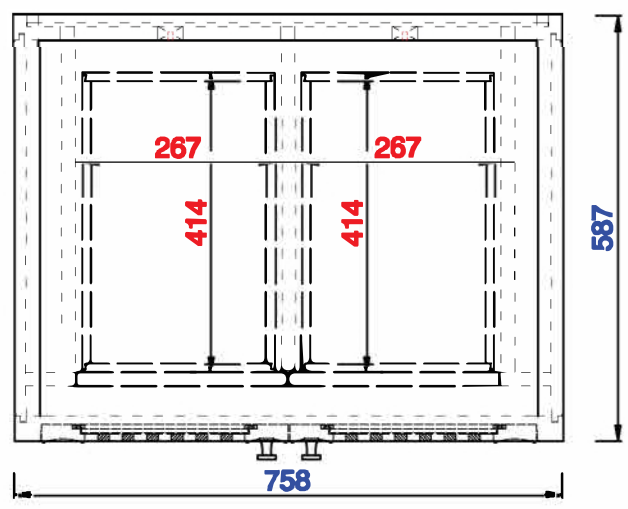

**Please consult our website for Countertop Diagrams: [www.jamesmartinvanities.com](http://www.jamesmartinvanities.com)**

Version:202010

762mm

Item Number:  
E645-V30-MCA  
E645-V30-GW

JAMES MARTIN

VANITIES™

Athens 762mm Single Vanity Cabinet  
Diagrams with Dimensions  
page 02 of 03

**NOTE ONE: Countertops are not shown in these diagrams . (Cabinet Only)**  
**NOTE TWO: Internal Shelves (Shown) are designed to align with sinks in James Martin's Optional Countertops. Customer's own countertops and sinks may align differently, and modification may be required. Please consult our website for Countertop Diagrams: [www.jamesmartinvanities.com](http://www.jamesmartinvanities.com)**

762mm

Item Number:  
E645-V30-MCA  
E645-V30-GW

JAMES MARTIN

VANITIES™

Athens 762mm Single Vanity Cabinet  
Diagrams with Dimensions  
page 03 of 03

**NOTE ONE:** Countertops are not shown in these diagrams . (Cabinet Only)