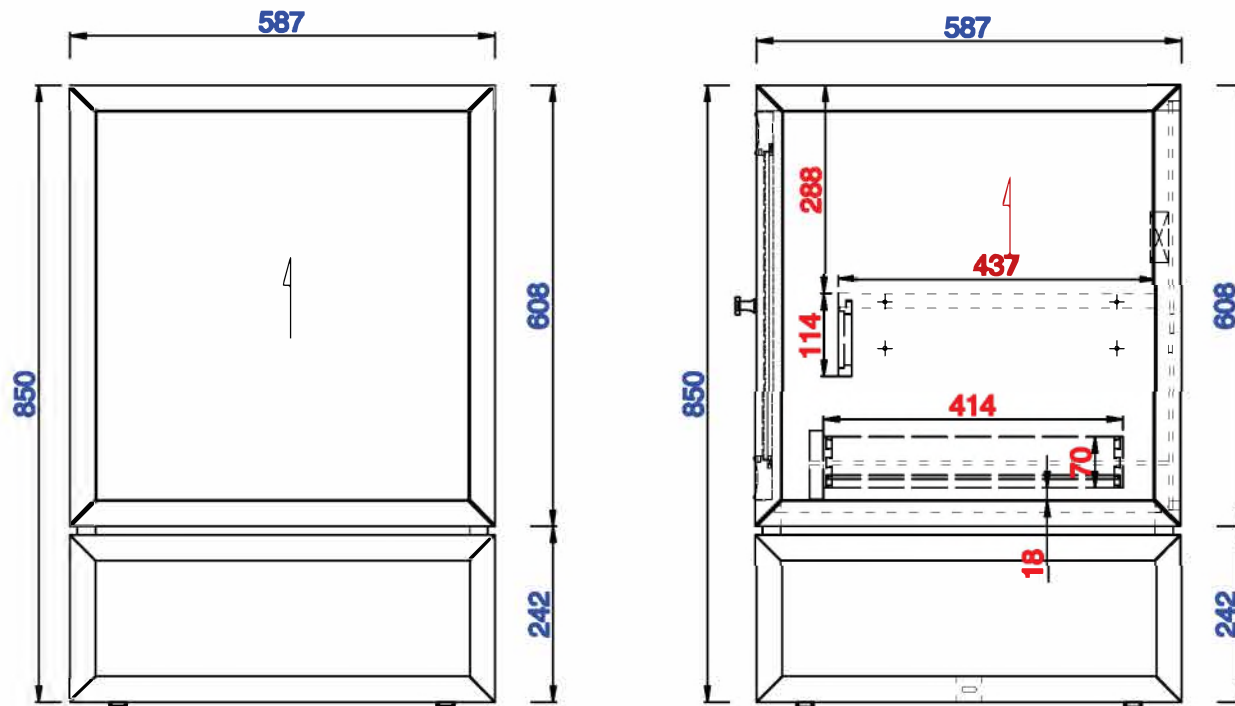

30"

Item Number:  
E645-V30-MCA  
E645-V30-GW

JAMES MARTIN

VANITIES™

Athens 30" Single Vanity Cabinet  
Diagrams with Dimensions  
page 01 of 03

**NOTE ONE: Countertops are not shown in these diagrams. (Cabinet Only)**

**Please consult our website for Countertop Diagrams: [www.jamesmartinvanities.com](http://www.jamesmartinvanities.com)**

Version:202010

762mm

Item Number:  
E645-V30-MCA  
E645-V30-GW

JAMES MARTIN

VANITIES™

Athens 762mm Single Vanity Cabinet  
Diagrams with Dimensions  
page 02 of 03

**NOTE ONE: Countertops are not shown in these diagrams . (Cabinet Only)**  
**NOTE TWO: Internal Shelves (Shown) are designed to align with sinks in James Martin's Optional Countertops. Customer's own countertops and sinks may align differently, and modification may be required. Please consult our website for Countertop Diagrams: [www.jamesmartinvanities.com](http://www.jamesmartinvanities.com)**

762mm

Item Number:  
E645-V30-MCA  
E645-V30-GW

JAMES MARTIN

VANITIES™

Athens 762mm Single Vanity Cabinet  
Diagrams with Dimensions  
page 03 of 03

**NOTE ONE:** Countertops are not shown in these diagrams . (Cabinet Only)