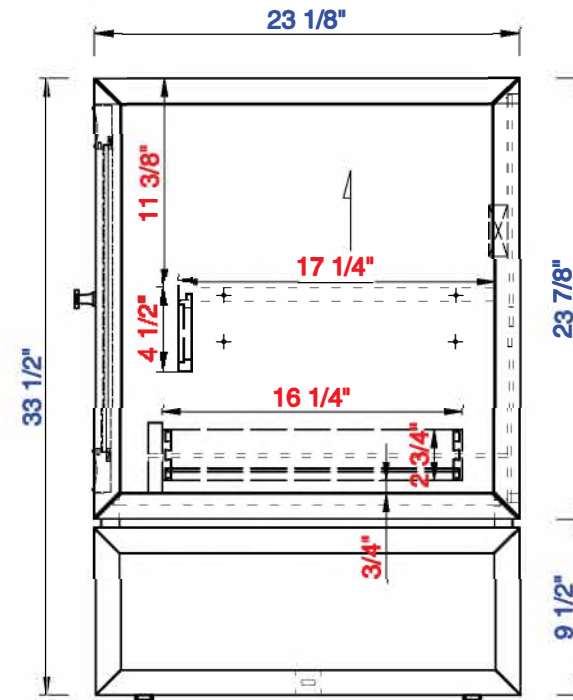

**NOTE TWO:** Internal Shelves (Shown) are designed to align with sinks in James Martin's Optional Countertops. Customer's own countertops and sinks may align differently, and modification may be required. Please consult our website for Countertop Diagrams: [www.jamesmartinvanities.com](http://www.jamesmartinvanities.com)

Version:202010

30"

Item Number:  
E645-V30-MCA  
E645-V30-GW

JAMES MARTIN

VANITIES™

Athens 30" Single Vanity Cabinet  
Diagrams with Dimensions  
page 03 of 03

**NOTE ONE:** Countertops are not shown in these diagrams . (Cabinet Only)

JAMES MARTIN

VANITIES™

Athens 762mm Single Vanity Cabinet  
Diagrams with Dimensions  
page 01 of 03

**NOTE ONE: Countertops are not shown in these diagrams. (Cabinet Only)**

**NOTE TWO: This vanity does not have a Backsplash.**

762mm

Item Number:  
E645-V30-MCA  
E645-V30-GW

JAMES MARTIN

VANITIES™

Athens 762mm Single Vanity Cabinet  
Diagrams with Dimensions  
page 03 of 03

**NOTE ONE:** Countertops are not shown in these diagrams . (Cabinet Only)