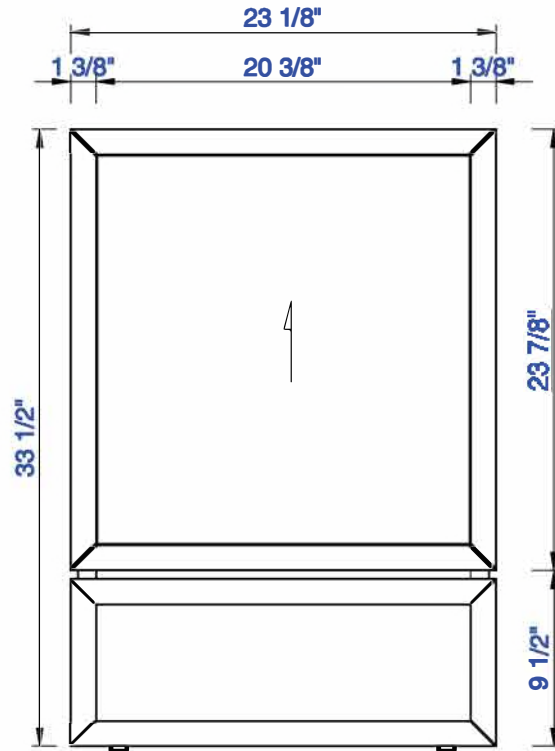

30"

Item Number:  
E645-V30-MCA  
E645-V30-GW

JAMES MARTIN

VANITIES™

Athens 30" Single Vanity Cabinet  
Diagrams with Dimensions  
page 01 of 03

**NOTE ONE: Countertops are not shown in these diagrams. (Cabinet Only)**

Version:202010

30"

Item Number:  
E645-V30-MCA  
E645-V30-GW

JAMES MARTIN

VANITIES™

Athens 30" Single Vanity Cabinet  
Diagrams with Dimensions  
page 03 of 03

**NOTE ONE:** Countertops are not shown in these diagrams . (Cabinet Only)

JAMES MARTIN

VANITIES™

Athens 762mm Single Vanity Cabinet  
Diagrams with Dimensions  
page 01 of 03

**NOTE ONE: Countertops are not shown in these diagrams. (Cabinet Only)**

**NOTE TWO: This vanity does not have a Backsplash.**

762mm

Item Number:  
E645-V30-MCA  
E645-V30-GW

JAMES MARTIN

VANITIES™

Athens 762mm Single Vanity Cabinet  
Diagrams with Dimensions  
page 03 of 03

**NOTE ONE:** Countertops are not shown in these diagrams . (Cabinet Only)