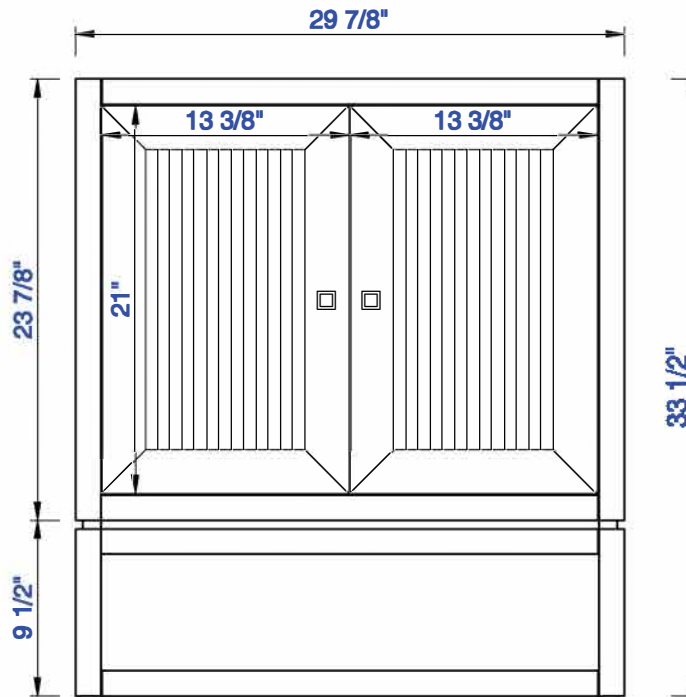

30"

Item Number:  
E645-V30-MCA  
E645-V30-GW

JAMES MARTIN

VANITIES™

Athens 30" Single Vanity Cabinet  
Diagrams with Dimensions  
page 01 of 03

**NOTE ONE: Countertops are not shown in these diagrams. (Cabinet Only)**

**Version:202010**

30"

Item Number:  
E645-V30-MCA  
E645-V30-GW

JAMES MARTIN

VANITIES™

Athens 30" Single Vanity Cabinet  
Diagrams with Dimensions  
page 02 of 03

**NOTE ONE:** Countertops are not shown in these diagrams . (Cabinet Only)

Version:202010

30"

Item Number:  
E645-V30-MCA  
E645-V30-GW

JAMES MARTIN

VANITIES™

Athens 30" Single Vanity Cabinet  
Diagrams with Dimensions  
page 03 of 03

**NOTE ONE:** Countertops are not shown in these diagrams . (Cabinet Only)

762mm

Item Number:  
E645-V30-MCA  
E645-V30-GW

JAMES MARTIN

VANITIES™

Athens 762mm Single Vanity Cabinet  
Diagrams with Dimensions  
page 03 of 03

**NOTE ONE:** Countertops are not shown in these diagrams . (Cabinet Only)