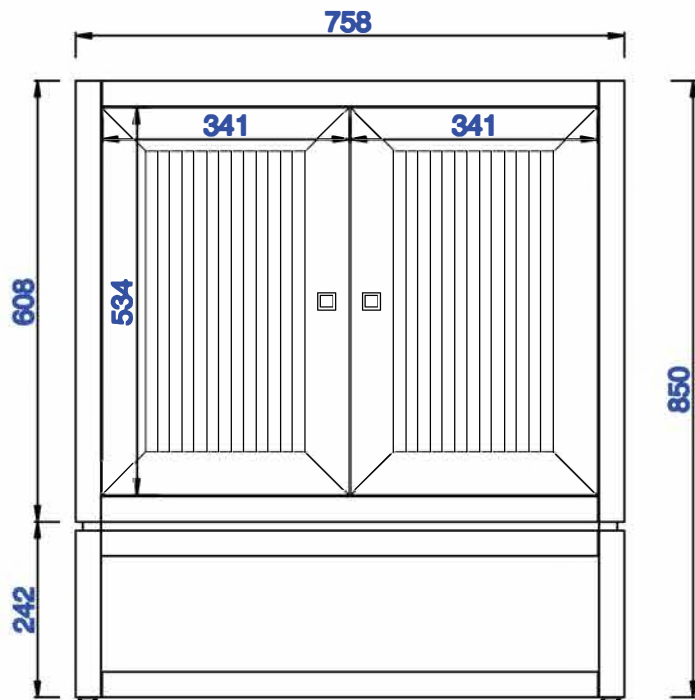

JAMES MARTIN

VANITIES™

Athens 762mm Single Vanity Cabinet  
Diagrams with Dimensions  
page 01 of 03

**NOTE ONE: Countertops are not shown in these diagrams. (Cabinet Only)**

**NOTE TWO: This vanity does not have a Backsplash.**