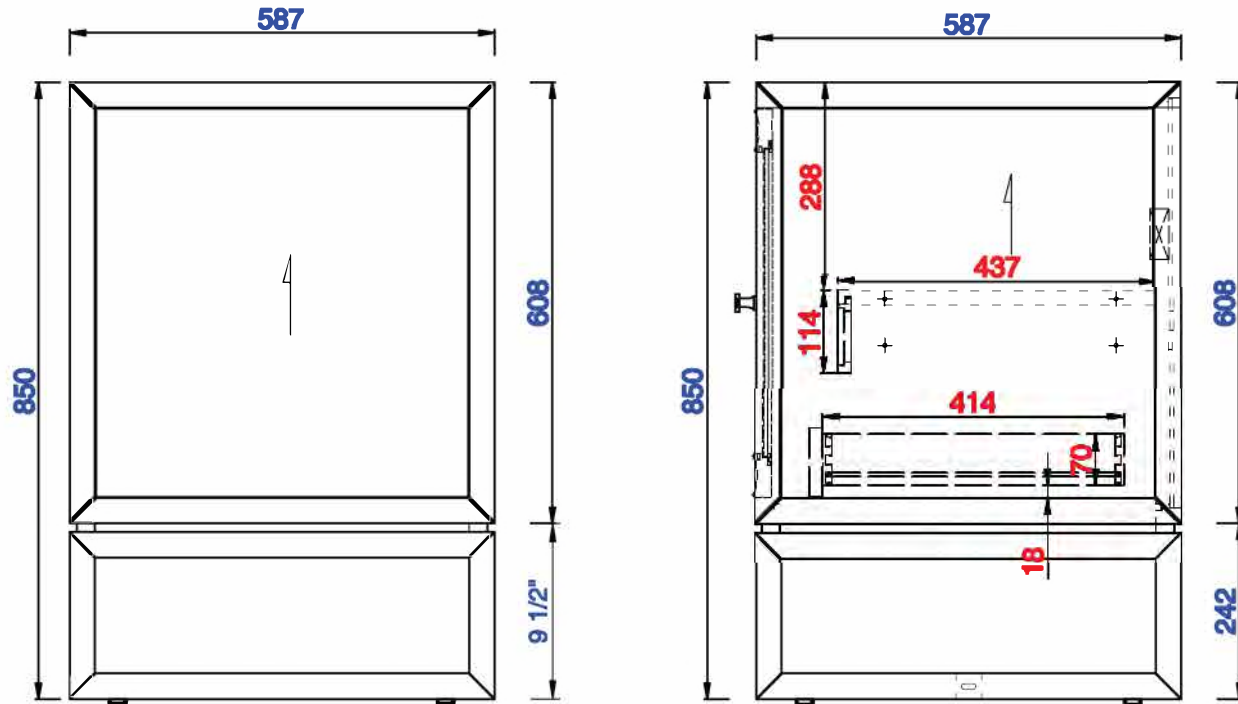

36"

Item Number:  
E645-V36-MCA  
E645-V36-GW

JAMES MARTIN

VANITIES™

Athens 36" Single Vanity Cabinet  
Diagrams with Dimensions  
page 01 of 03

**NOTE ONE:** Countertops are not shown in these diagrams. (Cabinet Only)

**Please consult our website for Countertop Diagrams: [www.jamesmartinvanities.com](http://www.jamesmartinvanities.com)**

**Version:202010**

914mm

Item Number:  
E645-V36-MCA  
E645-V36-GW

JAMES MARTIN

VANITIES™

Athens 914mm Single Vanity Cabinet  
Diagrams with Dimensions  
page 02 of 03

**NOTE ONE: Countertops are not shown in these diagrams . (Cabinet Only)**

**NOTE TWO: Internal Shelves (Shown) are designed to align with sinks in James Martin's Optional Countertops. Customer's own countertops and sinks may align differently, and modification may be required. Please consult our website for Countertop Diagrams: [www.jamesmartinvanities.com](http://www.jamesmartinvanities.com)**

914mm

Item Number:  
E645-V36-MCA  
E645-V36-GW

JAMES MARTIN

VANITIES™

Athens 914mm Single Vanity Cabinet  
Diagrams with Dimensions  
page 03 of 03

**NOTE ONE:** Countertops are not shown in these diagrams . (Cabinet Only)