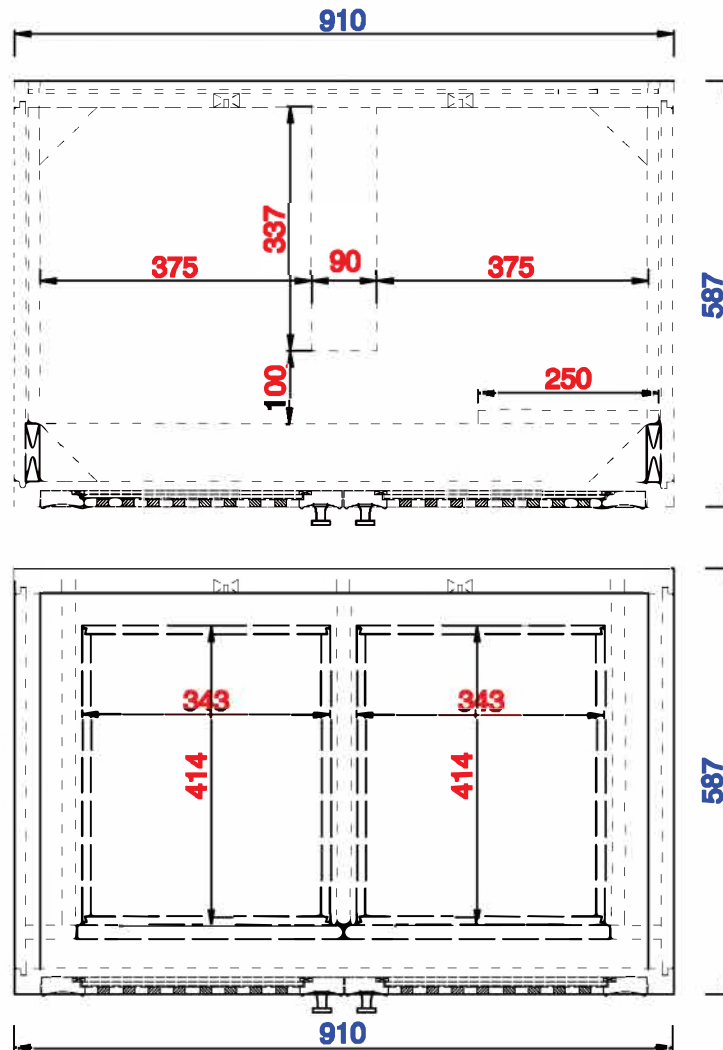

JAMES MARTIN

VANITIES™

Athens 914mm Single Vanity Cabinet  
Diagrams with Dimensions  
page 01 of 03

**NOTE ONE: Countertops are not shown in these diagrams. (Cabinet Only)**

**NOTE TWO: This vanity does not have a Backsplash.**

**Please consult our website for Countertop Diagrams: [www.jamesmartinvanities.com](http://www.jamesmartinvanities.com)**

**Version:202010**

914mm

Item Number:  
E645-V36-MCA  
E645-V36-GW

JAMES MARTIN

VANITIES™

Athens 914mm Single Vanity Cabinet  
Diagrams with Dimensions  
page 02 of 03

**NOTE ONE: Countertops are not shown in these diagrams . (Cabinet Only)**

**NOTE TWO: Internal Shelves (Shown) are designed to align with sinks in James Martin's Optional Countertops. Customer's own countertops and sinks may align differently, and modification may be required. Please consult our website for Countertop Diagrams: [www.jamesmartinvanities.com](http://www.jamesmartinvanities.com)**

914mm

Item Number:  
E645-V36-MCA  
E645-V36-GW

JAMES MARTIN

VANITIES™

Athens 914mm Single Vanity Cabinet  
Diagrams with Dimensions  
page 03 of 03

**NOTE ONE:** Countertops are not shown in these diagrams . (Cabinet Only)