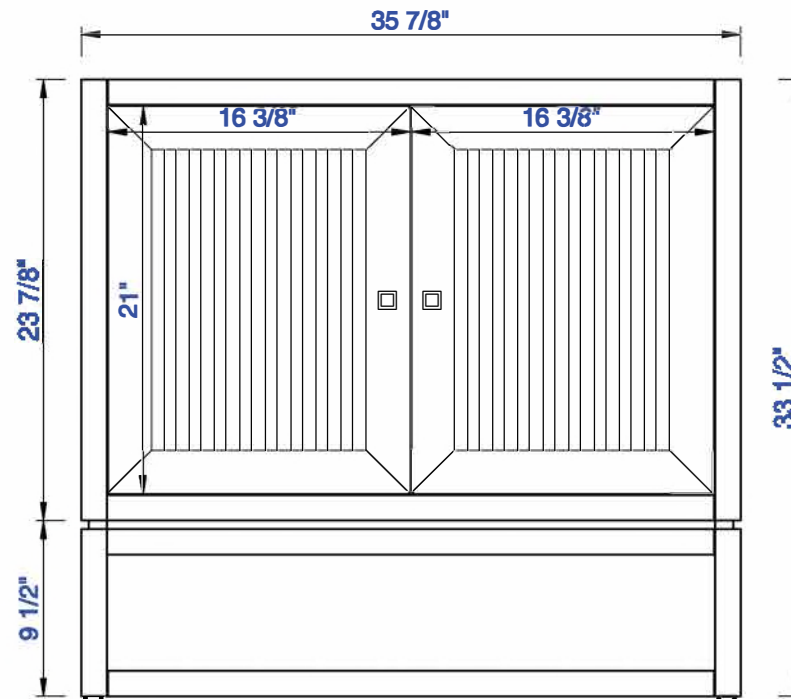

36"

Item Number:  
E645-V36-MCA  
E645-V36-GW

JAMES MARTIN

VANITIES™

Athens 36" Single Vanity Cabinet  
Diagrams with Dimensions  
page 01 of 03

**NOTE ONE:** Countertops are not shown in these diagrams. (Cabinet Only)

Version:202010

36"

Item Number:  
E645-V36-MCA  
E645-V36-GW

JAMES MARTIN

VANITIES™

Athens 36" Single Vanity Cabinet  
Diagrams with Dimensions  
page 02 of 03

**NOTE ONE: Countertops are not shown in these diagrams . (Cabinet Only)**