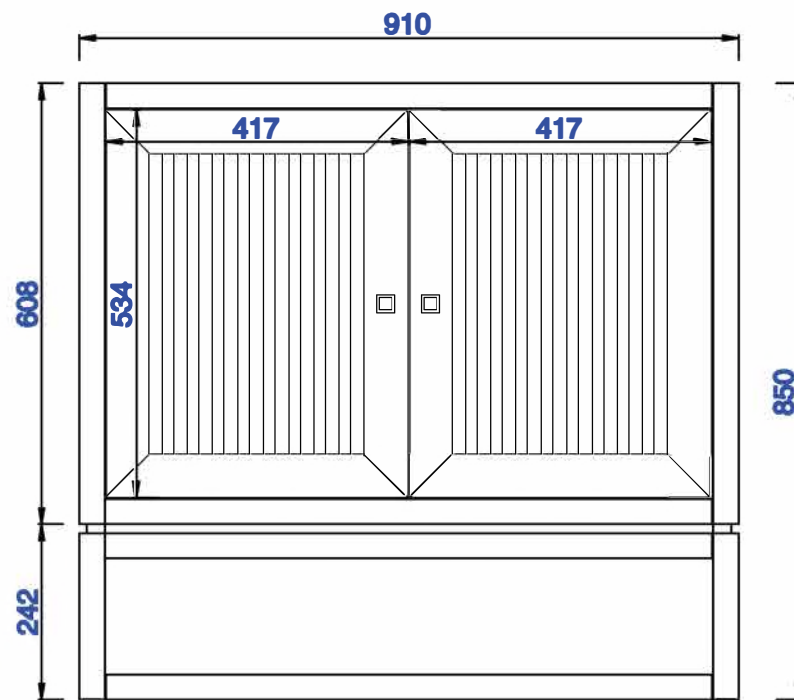

**NOTE TWO:** This vanity does not have a Backsplash.

Please consult our website for Countertop Diagrams: [www.jamesmartinvanities.com](http://www.jamesmartinvanities.com)

Version:202010

914mm

Item Number:  
E645-V36-MCA  
E645-V36-GW

JAMES MARTIN

VANITIES™

Athens 914mm Single Vanity Cabinet  
Diagrams with Dimensions  
page 01 of 03

**NOTE ONE: Countertops are not shown in these diagrams. (Cabinet Only)**

**NOTE TWO: This vanity does not have a Backsplash.**