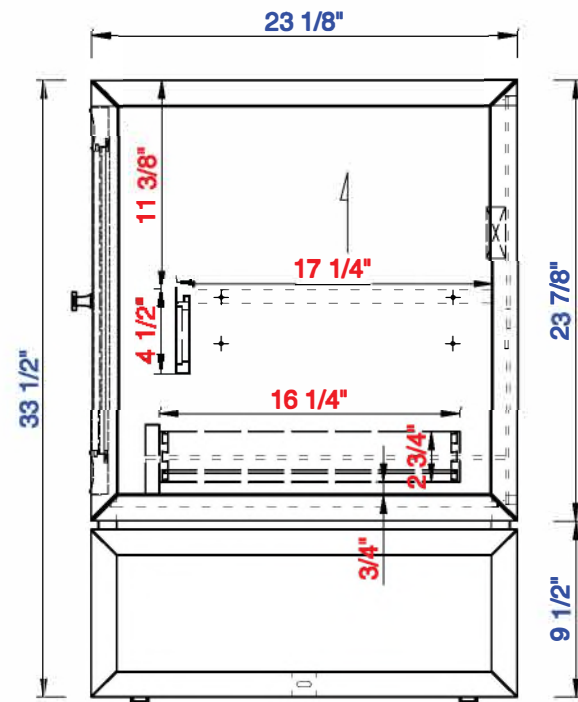

**NOTE TWO: Internal Shelves (Shown) are designed to align with sinks in James Martin's Optional Countertops. Customer's own countertops and sinks may align differently, and modification may be required. Please consult our website for Countertop Diagrams: [www.jamesmartinvanities.com](http://www.jamesmartinvanities.com)**

36"

Item Number:  
E645-V36-MCA  
E645-V36-GW

JAMES MARTIN

VANITIES™

Athens 36" Single Vanity Cabinet  
Diagrams with Dimensions  
page 03 of 03

**NOTE ONE:** Countertops are not shown in these diagrams . (Cabinet Only)

JAMES MARTIN

VANITIES™

Athens 914mm Single Vanity Cabinet  
Diagrams with Dimensions  
page 01 of 03

**NOTE ONE: Countertops are not shown in these diagrams. (Cabinet Only)**

**NOTE TWO: This vanity does not have a Backsplash.**

914mm

Item Number:  
E645-V36-MCA  
E645-V36-GW

JAMES MARTIN

VANITIES™

Athens 914mm Single Vanity Cabinet  
Diagrams with Dimensions  
page 03 of 03

**NOTE ONE:** Countertops are not shown in these diagrams . (Cabinet Only)