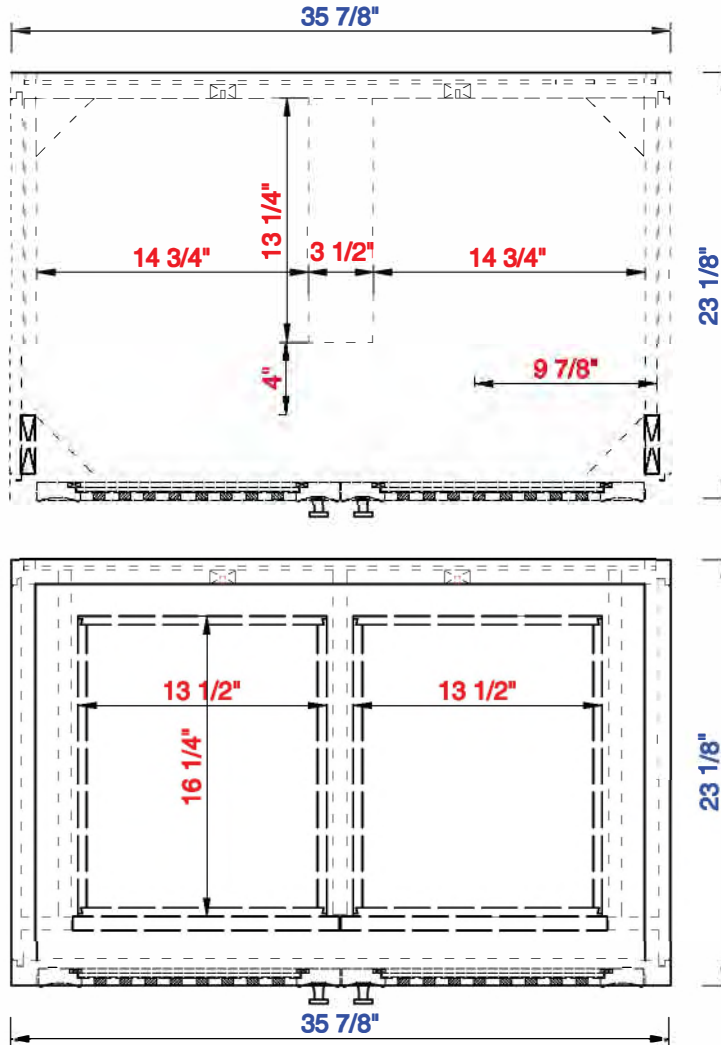

36"

Item Number:  
E645-V36-MCA  
E645-V36-GW

JAMES MARTIN

VANITIES™

Athens 36" Single Vanity Cabinet  
Diagrams with Dimensions  
page 01 of 03

**NOTE ONE:** Countertops are not shown in these diagrams. (Cabinet Only)

Version:202010

36"

Item Number:  
E645-V36-MCA  
E645-V36-GW

JAMES MARTIN

VANITIES™

Athens 36" Single Vanity Cabinet  
Diagrams with Dimensions  
page 02 of 03

**NOTE ONE: Countertops are not shown in these diagrams . (Cabinet Only)**

**NOTE TWO: Internal Shelves (Shown) are designed to align with sinks in James Martin's Optional Countertops. Customer's own countertops and sinks may align differently, and modification may be required. Please consult our website for Countertop Diagrams: [www.jamesmartinvanities.com](http://www.jamesmartinvanities.com)**

36"

Item Number:  
E645-V36-MCA  
E645-V36-GW

JAMES MARTIN

VANITIES™

Athens 36" Single Vanity Cabinet  
Diagrams with Dimensions  
page 03 of 03

**NOTE ONE:** Countertops are not shown in these diagrams . (Cabinet Only)