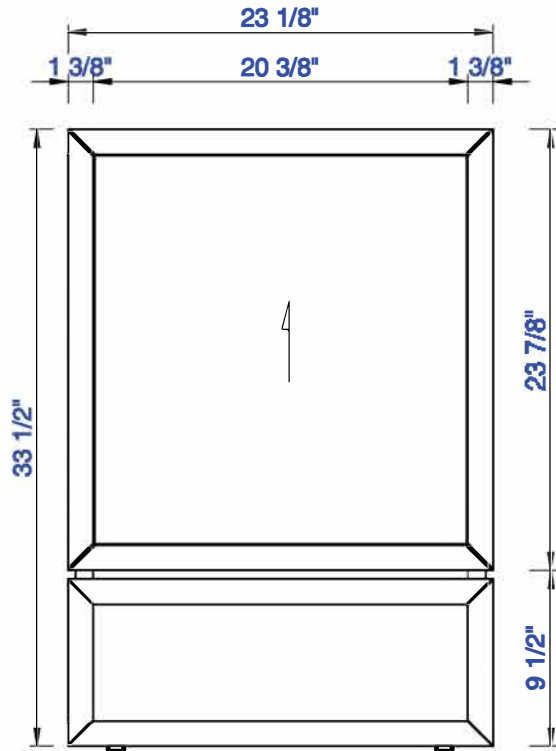

36"

Item Number:  
E645-V36-MCA  
E645-V36-GW

JAMES MARTIN

VANITIES™

Athens 36" Single Vanity Cabinet  
Diagrams with Dimensions  
page 01 of 03

**NOTE ONE:** Countertops are not shown in these diagrams. (Cabinet Only)

36"

Item Number:  
E645-V36-MCA  
E645-V36-GW

JAMES MARTIN

VANITIES™

Athens 36" Single Vanity Cabinet  
Diagrams with Dimensions  
page 03 of 03

**NOTE ONE:** Countertops are not shown in these diagrams . (Cabinet Only)

JAMES MARTIN

VANITIES™

Athens 914mm Single Vanity Cabinet  
Diagrams with Dimensions  
page 01 of 03

**NOTE ONE: Countertops are not shown in these diagrams. (Cabinet Only)**

**NOTE TWO: This vanity does not have a Backsplash.**

914mm

Item Number:  
E645-V36-MCA  
E645-V36-GW

JAMES MARTIN

VANITIES™

Athens 914mm Single Vanity Cabinet  
Diagrams with Dimensions  
page 03 of 03

**NOTE ONE:** Countertops are not shown in these diagrams . (Cabinet Only)