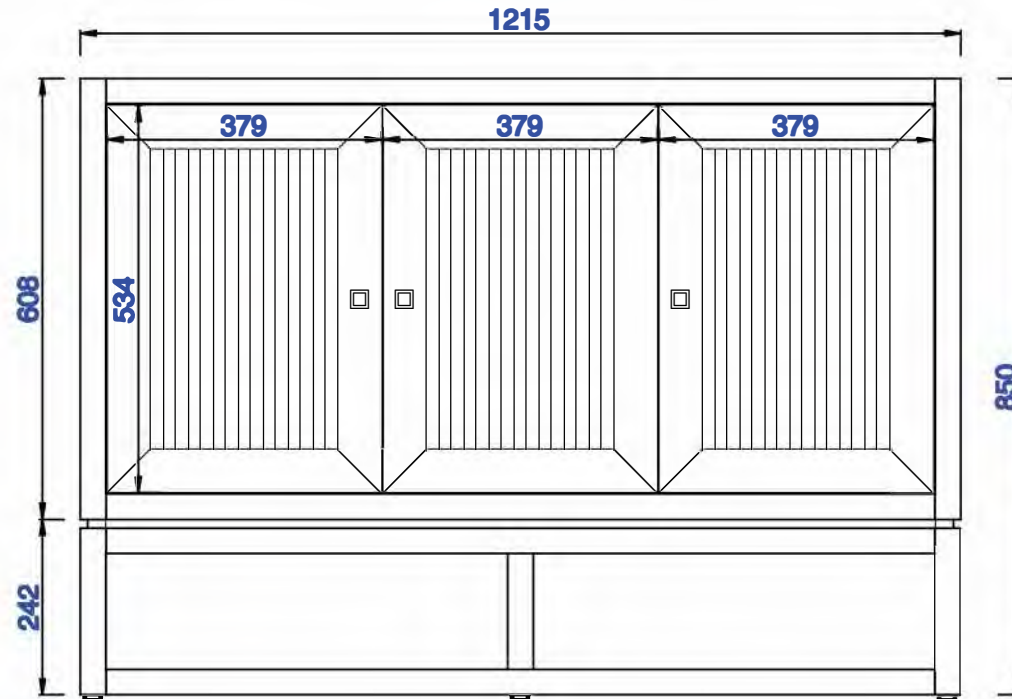

1219mm

Item Number:
E645-V48-MCA
E645-V48-GW

JAMES MARTIN

VANITIES™

Athens 1219mm Single Vanity Cabinet
Diagrams with Dimensions
page 01 of 03

NOTE ONE: Countertops are not shown in these diagrams. (Cabinet Only)

NOTE TWO: This vanity does not have a Backsplash.

Please consult our website for Countertop Diagrams: www.jamesmartinvanities.com

Version:202010