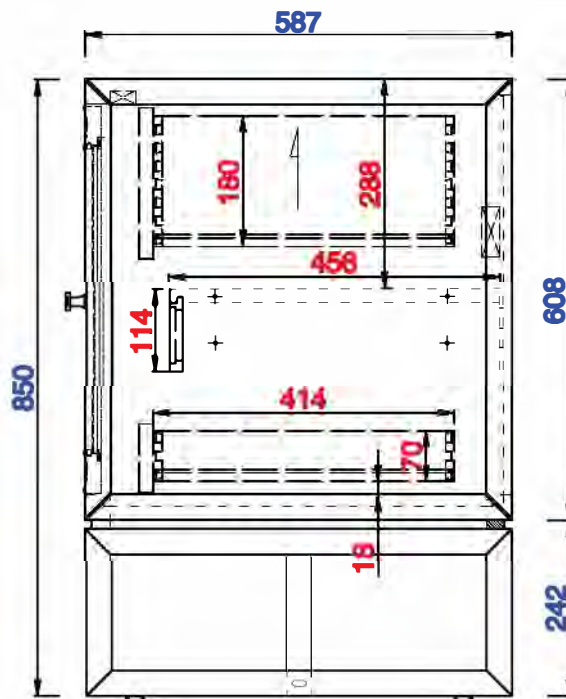

Version:202010

1219mm

Item Number:
E645-V48-MCA
E645-V48-GW

JAMES MARTIN

VANITIES™

Athens 1219mm Single Vanity Cabinet
Diagrams with Dimensions
page 02 of 03

NOTE ONE: Countertops are not shown in these diagrams . (Cabinet Only)

NOTE TWO: Internal Shelves (Shown) are designed to align with sinks in James Martin's Optional Countertops. Customer's own countertops and sinks may align differently, and modification may be required. Please consult our website for Countertop Diagrams: www.jamesmartinvanities.com

Version:202010

1219mm

Item Number:
E645-V48-MCA
E645-V48-GW

JAMES MARTIN

VANITIES™

Athens 1219mm Single Vanity Cabinet
Diagrams with Dimensions
page 03 of 03

NOTE ONE: Countertops are not shown in these diagrams . (Cabinet Only)

NOTE TWO: This vanity does not have a Backsplash.

Please consult our website for Countertop Diagrams: www.jamesmartinvanities.com

Version:202010