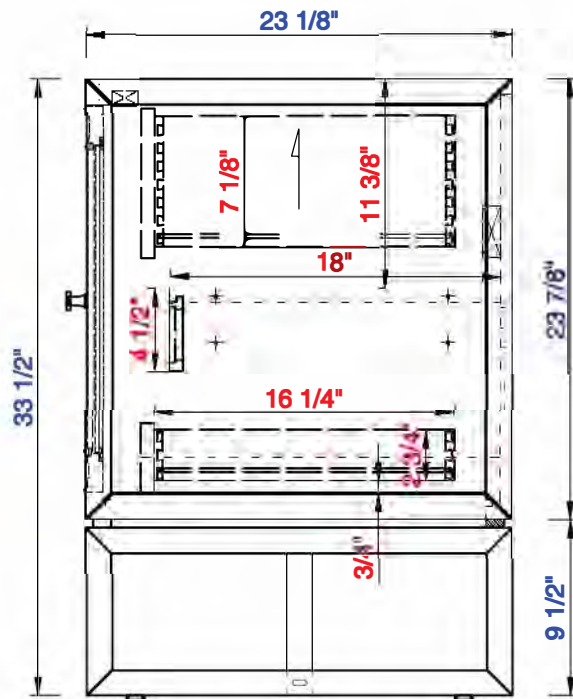

JAMES MARTIN

VANITIES™

Athens 48" Single Vanity Cabinet
Diagrams with Dimensions
page 02 of 03

NOTE ONE: Countertops are not shown in these diagrams . (Cabinet Only)

NOTE TWO: Internal Shelves (Shown) are designed to align with sinks in James Martin's Optional Countertops. Customer's own countertops and sinks may align differently, and modification may be required. Please consult our website for Countertop Diagrams: www.jamesmartinvanities.com

Version:202010

48"

Item Number:
E645-V48-MCA
E645-V48-GW

JAMES MARTIN

VANITIES™

Athens 48" Single Vanity Cabinet
Diagrams with Dimensions
page 03 of 03

NOTE ONE: Countertops are not shown in these diagrams . (Cabinet Only)

Version:202010

1219mm

Item Number:
E645-V48-MCA
E645-V48-GW

JAMES MARTIN

VANITIES™

Athens 1219mm Single Vanity Cabinet
Diagrams with Dimensions
page 02 of 03

NOTE ONE: Countertops are not shown in these diagrams . (Cabinet Only)

Version:202010

1219mm

Item Number:
E645-V48-MCA
E645-V48-GW

JAMES MARTIN

VANITIES™

Athens 1219mm Single Vanity Cabinet
Diagrams with Dimensions
page 03 of 03

NOTE ONE: Countertops are not shown in these diagrams . (Cabinet Only)