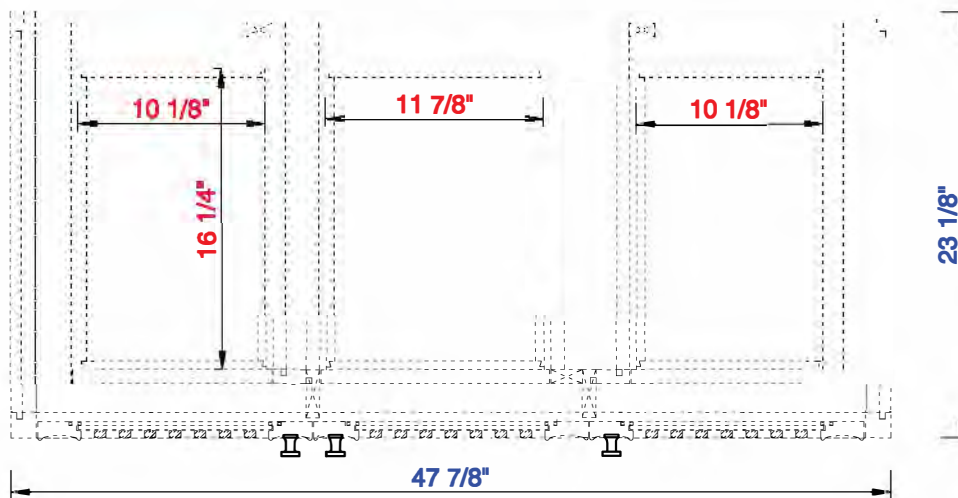

48"

Item Number:
E645-V48-MCA
E645-V48-GW

JAMES MARTIN

VANITIES™

Athens 48" Single Vanity Cabinet
Diagrams with Dimensions
page 01 of 03

NOTE ONE: Countertops are not shown in these diagrams. (Cabinet Only)

JAMES MARTIN

VANITIES™

Athens 48" Single Vanity Cabinet
Diagrams with Dimensions
page 02 of 03

NOTE ONE: Countertops are not shown in these diagrams . (Cabinet Only)

NOTE TWO: Internal Shelves (Shown) are designed to align with sinks in James Martin's Optional Countertops. Customer's own countertops and sinks may align differently, and modification may be required. Please consult our website for Countertop Diagrams: www.jamesmartinvanities.com

Version:202010

1219mm

Item Number:
E645-V48-MCA
E645-V48-GW

JAMES MARTIN

VANITIES™

Athens 1219mm Single Vanity Cabinet
Diagrams with Dimensions
page 02 of 03

NOTE ONE: Countertops are not shown in these diagrams . (Cabinet Only)

Version:202010

1219mm

Item Number:
E645-V48-MCA
E645-V48-GW

JAMES MARTIN

VANITIES™

Athens 1219mm Single Vanity Cabinet
Diagrams with Dimensions
page 03 of 03

NOTE ONE: Countertops are not shown in these diagrams . (Cabinet Only)