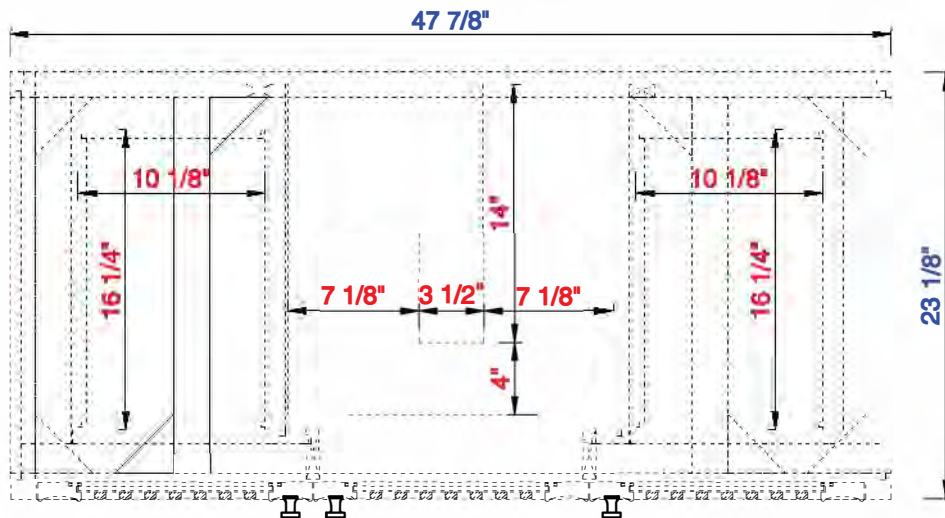

48"

Item Number:
E645-V48-MCA
E645-V48-GW

JAMES MARTIN

VANITIES™

Athens 48" Single Vanity Cabinet
Diagrams with Dimensions
page 01 of 03

NOTE ONE: Countertops are not shown in these diagrams. (Cabinet Only)

JAMES MARTIN

VANITIES™

Athens 48" Single Vanity Cabinet
Diagrams with Dimensions
page 02 of 03

NOTE ONE: Countertops are not shown in these diagrams . (Cabinet Only)

NOTE TWO: Internal Shelves (Shown) are designed to align with sinks in James Martin's Optional Countertops. Customer's own countertops and sinks may align differently, and modification may be required. Please consult our website for Countertop Diagrams: www.jamesmartinvanities.com

Version:202010

1219mm

Item Number:
E645-V48-MCA
E645-V48-GW

JAMES MARTIN

VANITIES™

Athens 1219mm Single Vanity Cabinet
Diagrams with Dimensions
page 02 of 03

NOTE ONE: Countertops are not shown in these diagrams . (Cabinet Only)

Version:202010

1219mm

Item Number:
E645-V48-MCA
E645-V48-GW

JAMES MARTIN

VANITIES™

Athens 1219mm Single Vanity Cabinet
Diagrams with Dimensions
page 03 of 03

NOTE ONE: Countertops are not shown in these diagrams . (Cabinet Only)