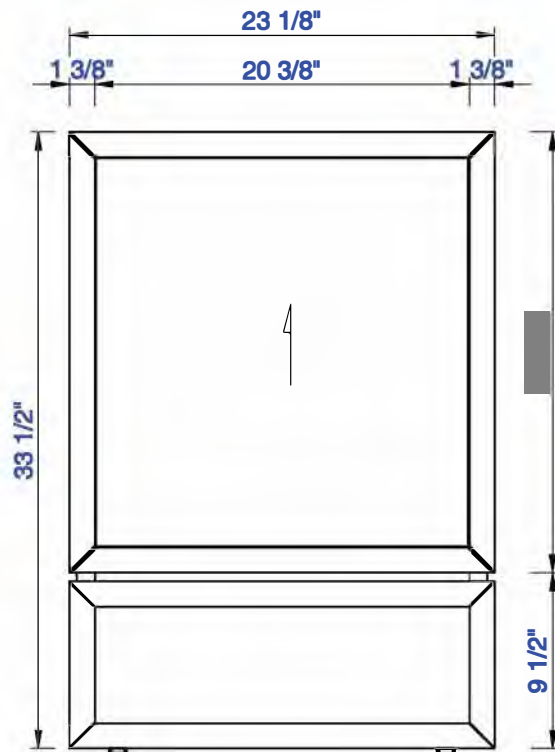

Version:202010

48"

Item Number:
E645-V48-MCA
E645-V48-GW

JAMES MARTIN

VANITIES™

Athens 48" Single Vanity Cabinet
Diagrams with Dimensions
page 03 of 03

NOTE ONE: Countertops are not shown in these diagrams . (Cabinet Only)

NOTE TWO: This vanity does not have a Backsplash.

Please consult our website for Countertop Diagrams: www.jamesmartinvanities.com

Version:202010

1219mm

Item Number:
E645-V48-MCA
E645-V48-GW

JAMES MARTIN

VANITIES™

Version:202010

1219mm

Item Number:
E645-V48-MCA
E645-V48-GW

JAMES MARTIN

VANITIES™

Athens 1219mm Single Vanity Cabinet
Diagrams with Dimensions
page 02 of 03

NOTE ONE: Countertops are not shown in these diagrams . (Cabinet Only)

Version:202010

1219mm

Item Number:
E645-V48-MCA
E645-V48-GW

JAMES MARTIN

VANITIES™

Athens 1219mm Single Vanity Cabinet
Diagrams with Dimensions
page 03 of 03

NOTE ONE: Countertops are not shown in these diagrams . (Cabinet Only)