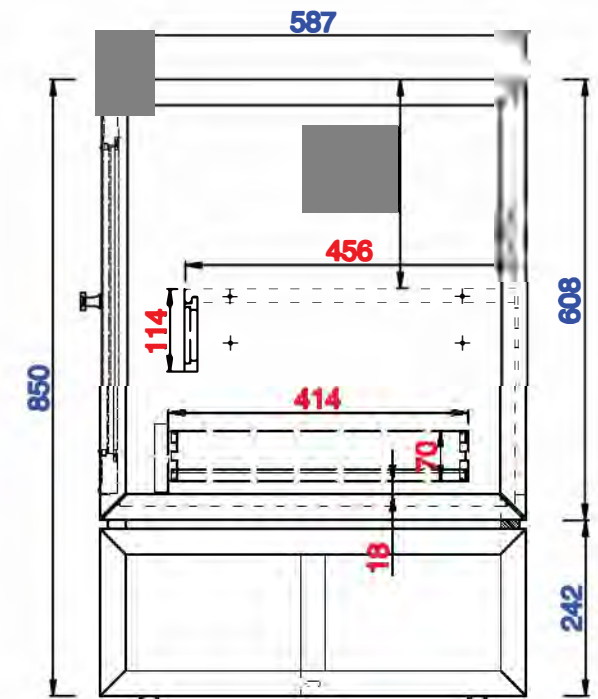

Version:202010

1219mm

Item Number:
E645-V48-MCA
E645-V48-GW

JAMES MARTIN

VANITIES™

Athens 1219mm Single Vanity Cabinet
Diagrams with Dimensions
page 02 of 03

NOTE ONE: Countertops are not shown in these diagrams . (Cabinet Only)

NOTE TWO: Internal Shelves (Shown) are designed to align with sinks in James Martin's Optional Countertops. Customer's own countertops and sinks may align differently, and modification may be required. Please consult our website for Countertop Diagrams: www.jamesmartinvanities.com

Version:202010

1219mm

Item Number:
E645-V48-MCA
E645-V48-GW

JAMES MARTIN

VANITIES™

Athens 1219mm Single Vanity Cabinet
Diagrams with Dimensions
page 03 of 03

NOTE ONE: Countertops are not shown in these diagrams . (Cabinet Only)

NOTE TWO: This vanity does not have a Backsplash.

Please consult our website for Countertop Diagrams: www.jamesmartinvanities.com

Version:202010