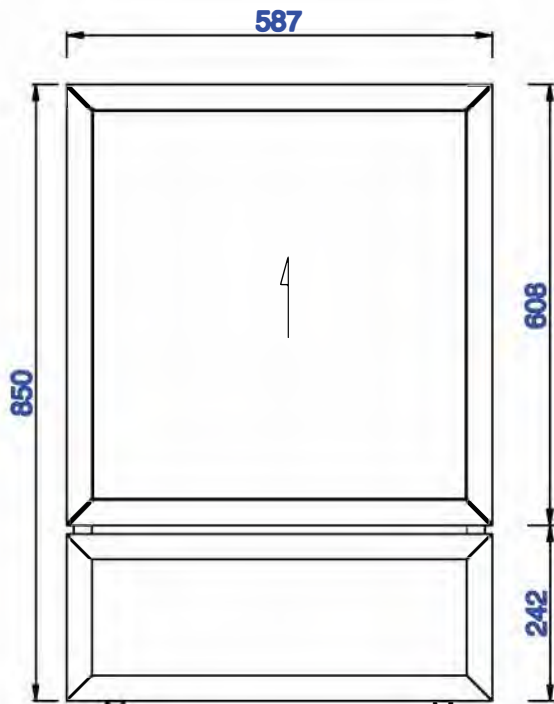

Version:202010

1219mm

Item Number:
E645-V48-MCA
E645-V48-GW

JAMES MARTIN

VANITIES™

Athens 1219mm Single Vanity Cabinet
Diagrams with Dimensions
page 02 of 03

NOTE ONE: Countertops are not shown in these diagrams . (Cabinet Only)

NOTE TWO: Internal Shelves (Shown) are designed to align with sinks in James Martin's Optional Countertops. Customer's own countertops and sinks may align differently, and modification may be required. Please consult our website for Countertop Diagrams: www.jamesmartinvanities.com

Version:202010

1219mm

Item Number:
E645-V48-MCA
E645-V48-GW

JAMES MARTIN

VANITIES™

Athens 1219mm Single Vanity Cabinet
Diagrams with Dimensions
page 03 of 03

NOTE ONE: Countertops are not shown in these diagrams . (Cabinet Only)