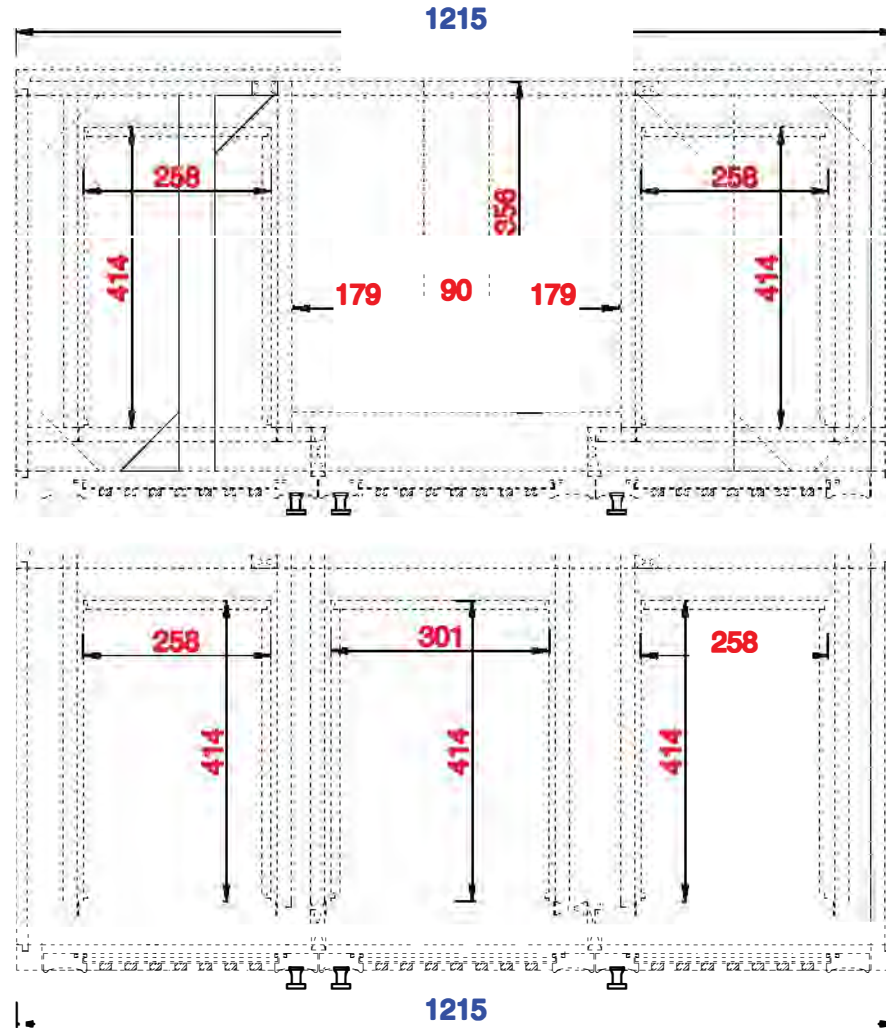

48"

Item Number:
E645-V48-MCA
E645-V48-GW

JAMES MARTIN

VANITIES™

Athens 48" Single Vanity Cabinet
Diagrams with Dimensions
page 01 of 03

NOTE ONE: Countertops are not shown in these diagrams. (Cabinet Only)

Version:202010

1219mm

Item Number:
E645-V48-MCA
E645-V48-GW

JAMES MARTIN

VANITIES™

Athens 1219mm Single Vanity Cabinet
Diagrams with Dimensions
page 02 of 03

NOTE ONE: Countertops are not shown in these diagrams . (Cabinet Only)

NOTE TWO: Internal Shelves (Shown) are designed to align with sinks in James Martin's Optional Countertops. Customer's own countertops and sinks may align differently, and modification may be required. Please consult our website for Countertop Diagrams: www.jamesmartinvanities.com

Version:202010

1219mm

Item Number:
E645-V48-MCA
E645-V48-GW

JAMES MARTIN

VANITIES™

Athens 1219mm Single Vanity Cabinet
Diagrams with Dimensions
page 03 of 03

NOTE ONE: Countertops are not shown in these diagrams . (Cabinet Only)