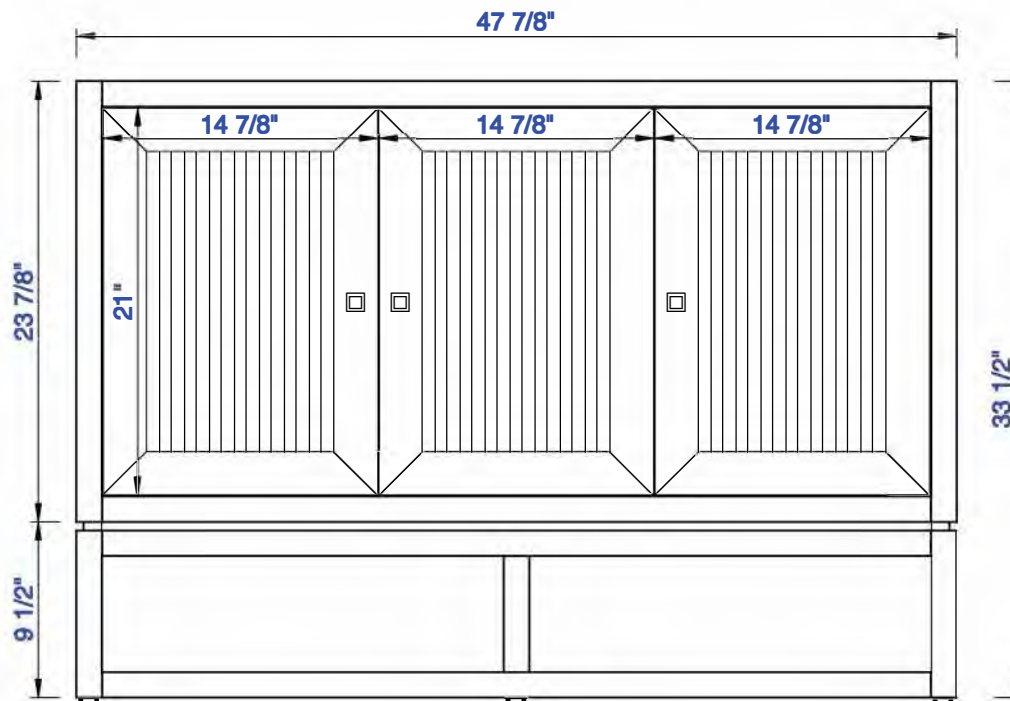

48"

Item Number:
E645-V48-MCA
E645-V48-GW

JAMES MARTIN

VANITIES™

Athens 48" Single Vanity Cabinet
Diagrams with Dimensions
page 01 of 03

NOTE ONE: Countertops are not shown in these diagrams. (Cabinet Only)

JAMES MARTIN

VANITIES™

Athens 48" Single Vanity Cabinet
Diagrams with Dimensions
page 02 of 03

NOTE ONE: Countertops are not shown in these diagrams . (Cabinet Only)

NOTE TWO: Internal Shelves (Shown) are designed to align with sinks in James Martin's Optional Countertops. Customer's own countertops and sinks may align differently, and modification may be required. Please consult our website for Countertop Diagrams: www.jamesmartinvanities.com

Version:202010

1219mm

Item Number:
E645-V48-MCA
E645-V48-GW

JAMES MARTIN

VANITIES™

Athens 1219mm Single Vanity Cabinet
Diagrams with Dimensions
page 02 of 03

NOTE ONE: Countertops are not shown in these diagrams . (Cabinet Only)

Version:202010

1219mm

Item Number:
E645-V48-MCA
E645-V48-GW

JAMES MARTIN

VANITIES™

Athens 1219mm Single Vanity Cabinet
Diagrams with Dimensions
page 03 of 03

NOTE ONE: Countertops are not shown in these diagrams . (Cabinet Only)