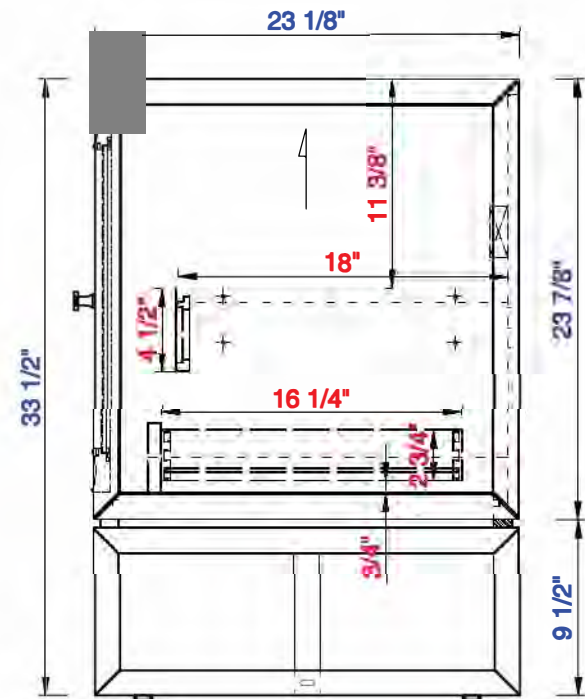

Version:202010

48"

Item Number:
E645-V48-MCA
E645-V48-GW

JAMES MARTIN

VANITIES™

Athens 48" Single Vanity Cabinet
Diagrams with Dimensions
page 03 of 03

NOTE ONE: Countertops are not shown in these diagrams . (Cabinet Only)

NOTE TWO: This vanity does not have a Backsplash.

Please consult our website for Countertop Diagrams: www.jamesmartinvanities.com

Version:202010

1219mm

Item Number:
E645-V48-MCA
E645-V48-GW

JAMES MARTIN

VANITIES™

Version:202010

1219mm

Item Number:
E645-V48-MCA
E645-V48-GW

JAMES MARTIN

VANITIES™

Athens 1219mm Single Vanity Cabinet
Diagrams with Dimensions
page 02 of 03

NOTE ONE: Countertops are not shown in these diagrams . (Cabinet Only)

Version:202010

1219mm

Item Number:
E645-V48-MCA
E645-V48-GW

JAMES MARTIN

VANITIES™

Athens 1219mm Single Vanity Cabinet
Diagrams with Dimensions
page 03 of 03

NOTE ONE: Countertops are not shown in these diagrams . (Cabinet Only)