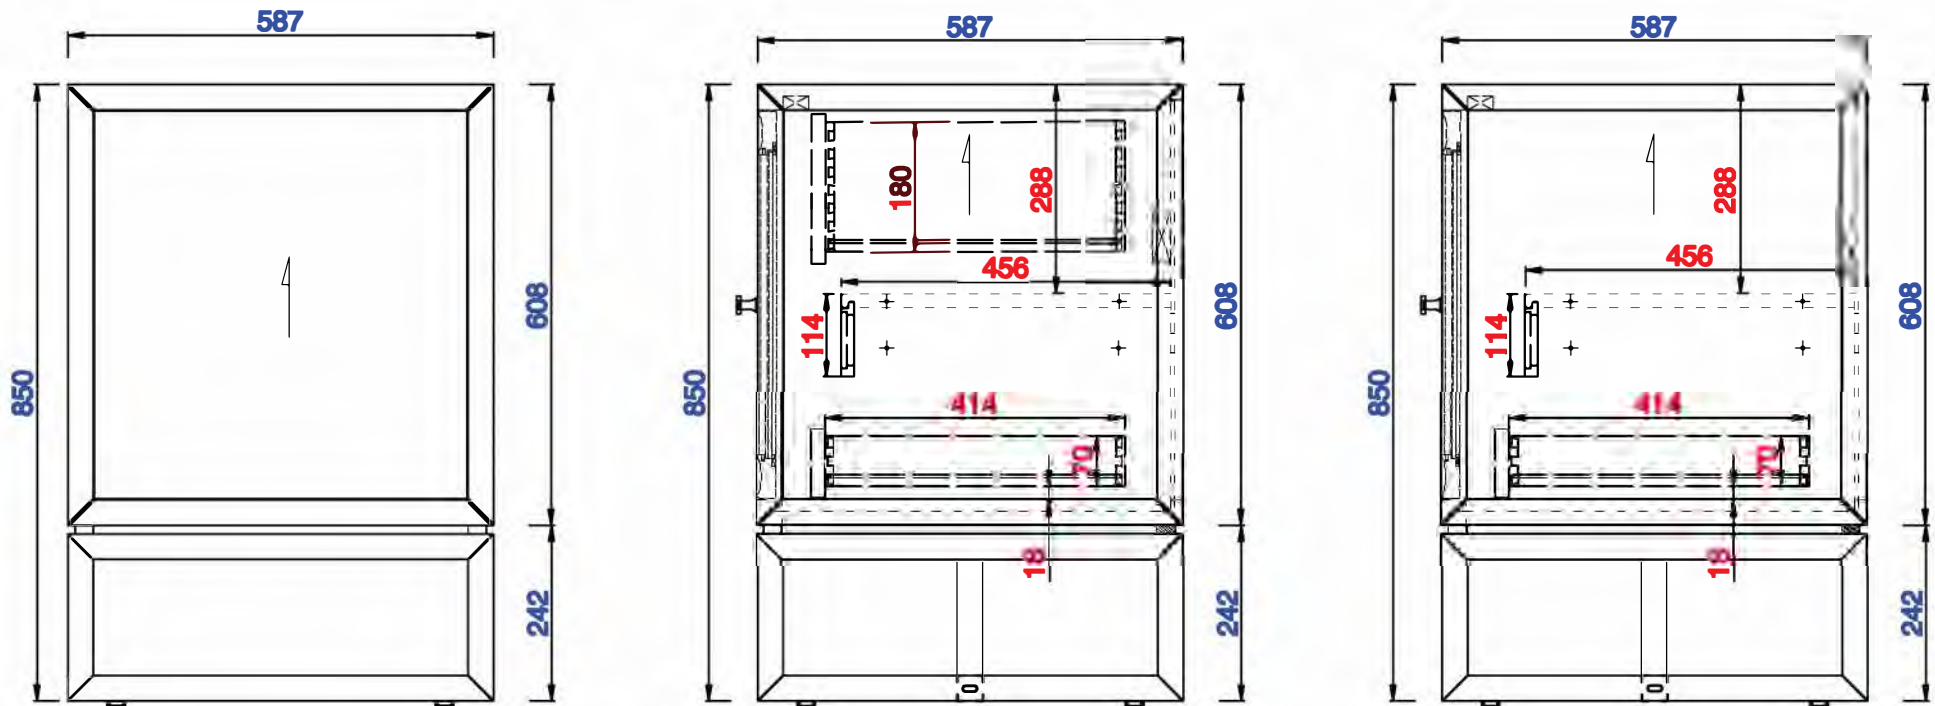

60" S

Item Number:
E645-V60S-MCA
E645-V60S-GW

JAMES MARTIN

VANITIES™

Athens 60" Single Cabinet
Diagrams with Dimensions
page 01 of 03

NOTE ONE: Countertops are not shown in these diagrams. (Cabinet Only)

NOTE TWO: This vanity does not have a Backsplash.

Version:202010

1524mm

Item Number:
E645-V60S-MCA
E645-V60S-GW

JAMES MARTIN

VANITIES™

Athens **1524mm Single Cabinet**
Diagrams with Dimensions
page 02 of 03

NOTE ONE: Countertops are not shown in these diagrams . (Cabinet Only)

NOTE TWO: Internal Shelves (Shown) are designed to align with sinks in James Martin's Optional Countertops. Customer's own countertops and sinks may align differently, and modification may be required. Please consult our website for Countertop Diagrams: www.jamesmartinvanities.com

Version:202010

1524mm

Item Number:
E645-V60S-MCA
E645-V60S-GW

JAMES MARTIN

VANITIES™

Athens 1524mm Single Cabinet
Diagrams with Dimensions
page 03 of 03

NOTE ONE: Countertops are not shown in these diagrams . (Cabinet Only)