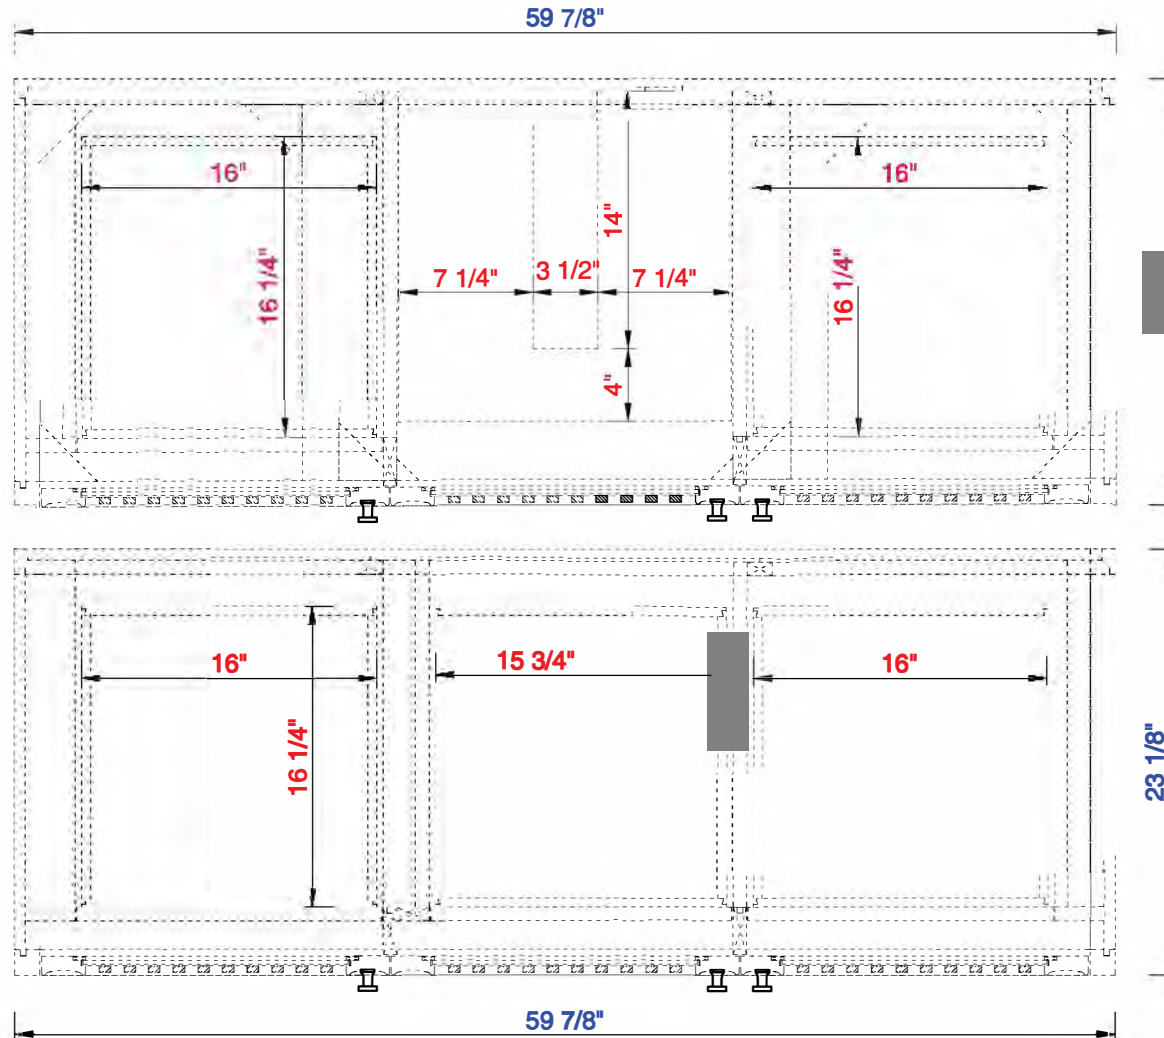

60" S

Item Number:
E645-V60S-MCA
E645-V60S-GW

JAMES MARTIN

VANITIES™

Athens 60" Single Cabinet
Diagrams with Dimensions
page 01 of 03

NOTE ONE: Countertops are not shown in these diagrams. (Cabinet Only)

NOTE TWO: This vanity does not have a Backsplash.

NOTE ONE: Countertops are not shown in these diagrams . (Cabinet Only)

NOTE TWO: Internal Shelves (Shown) are designed to align with sinks in James Martin's Optional Countertops. Customer's own countertops and sinks may align differently, and modification may be required. Please consult our website for Countertop Diagrams: www.jamesmartinvanities.com

Version:202010

60" S

Item Number:
E645-V60S-MCA
E645-V60S-GW

JAMES MARTIN

VANITIES™

Athens 60" Single Cabinet
Diagrams with Dimensions
page 03 of 03

NOTE ONE: Countertops are not shown in these diagrams . (Cabinet Only)

Version:202010

1524mm

Item Number:
E645-V60S-MCA
E645-V60S-GW

JAMES MARTIN

VANITIES™

Athens **1524mm Single Cabinet**
Diagrams with Dimensions
page 02 of 03

NOTE ONE: Countertops are not shown in these diagrams . (Cabinet Only)