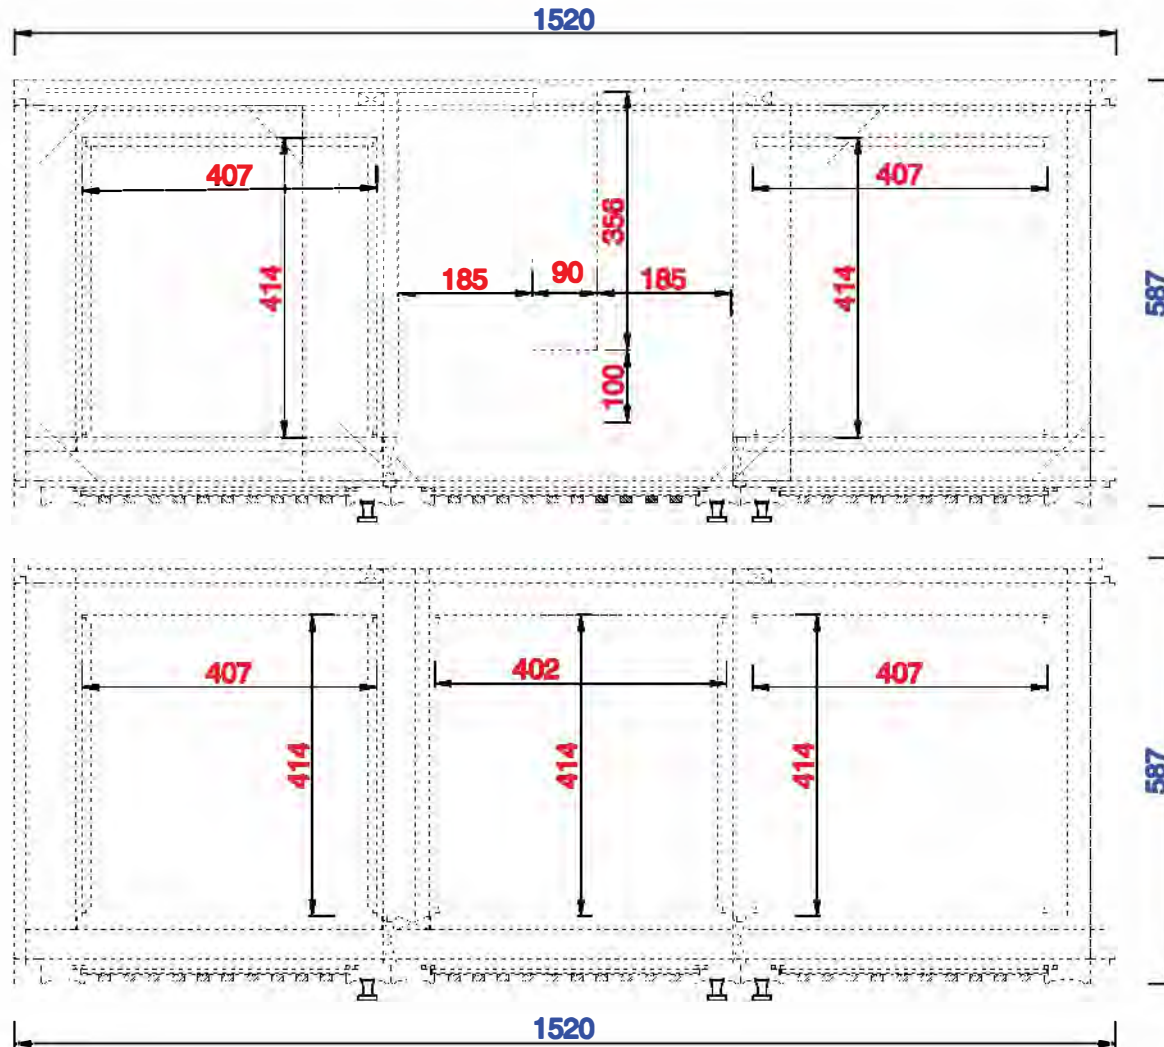

60" S

Item Number:
E645-V60S-MCA
E645-V60S-GW

JAMES MARTIN

VANITIES™

Athens 60" Single Cabinet
Diagrams with Dimensions
page 01 of 03

NOTE ONE: Countertops are not shown in these diagrams. (Cabinet Only)

NOTE TWO: This vanity does not have a Backsplash.

Version:202010

1524mm

Item Number:
E645-V60S-MCA
E645-V60S-GW

JAMES MARTIN

VANITIES™

Athens **1524mm Single Cabinet**
Diagrams with Dimensions
page 02 of 03

NOTE ONE: Countertops are not shown in these diagrams . (Cabinet Only)

NOTE TWO: Internal Shelves (Shown) are designed to align with sinks in James Martin's Optional Countertops. Customer's own countertops and sinks may align differently, and modification may be required. Please consult our website for Countertop Diagrams: www.jamesmartinvanities.com

Version:202010

1524mm

Item Number:
E645-V60S-MCA
E645-V60S-GW

JAMES MARTIN

VANITIES™

Athens 1524mm Single Cabinet
Diagrams with Dimensions
page 03 of 03

NOTE ONE: Countertops are not shown in these diagrams . (Cabinet Only)