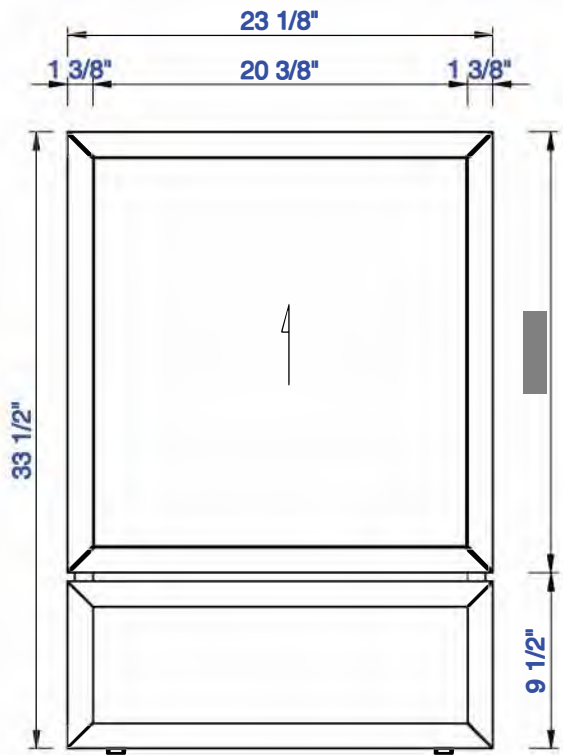

60" S

Item Number:
E645-V60S-MCA
E645-V60S-GW

JAMES MARTIN

VANITIES™

Athens 60" Single Cabinet
Diagrams with Dimensions
page 01 of 03

NOTE ONE: Countertops are not shown in these diagrams. (Cabinet Only)

NOTE TWO: This vanity does not have a Backsplash.

Version:202010

60" S

Item Number:
E645-V60S-MCA
E645-V60S-GW

JAMES MARTIN

VANITIES™

Athens 60" Single Cabinet
Diagrams with Dimensions
page 03 of 03

NOTE ONE: Countertops are not shown in these diagrams . (Cabinet Only)

Athens **1524mm Single Cabinet**
Diagrams with Dimensions
page 01 of 03

NOTE ONE: Countertops are not shown in these diagrams. (Cabinet Only)

NOTE TWO: This vanity does not have a Backsplash.

Please consult our website for Countertop Diagrams: www.jamesmartinvanities.com

Version:202010

1524mm

Item Number:
E645-V60S-MCA
E645-V60S-GW

JAMES MARTIN

VANITIES™

Athens **1524mm Single Cabinet**
Diagrams with Dimensions
page 02 of 03

NOTE ONE: Countertops are not shown in these diagrams . (Cabinet Only)