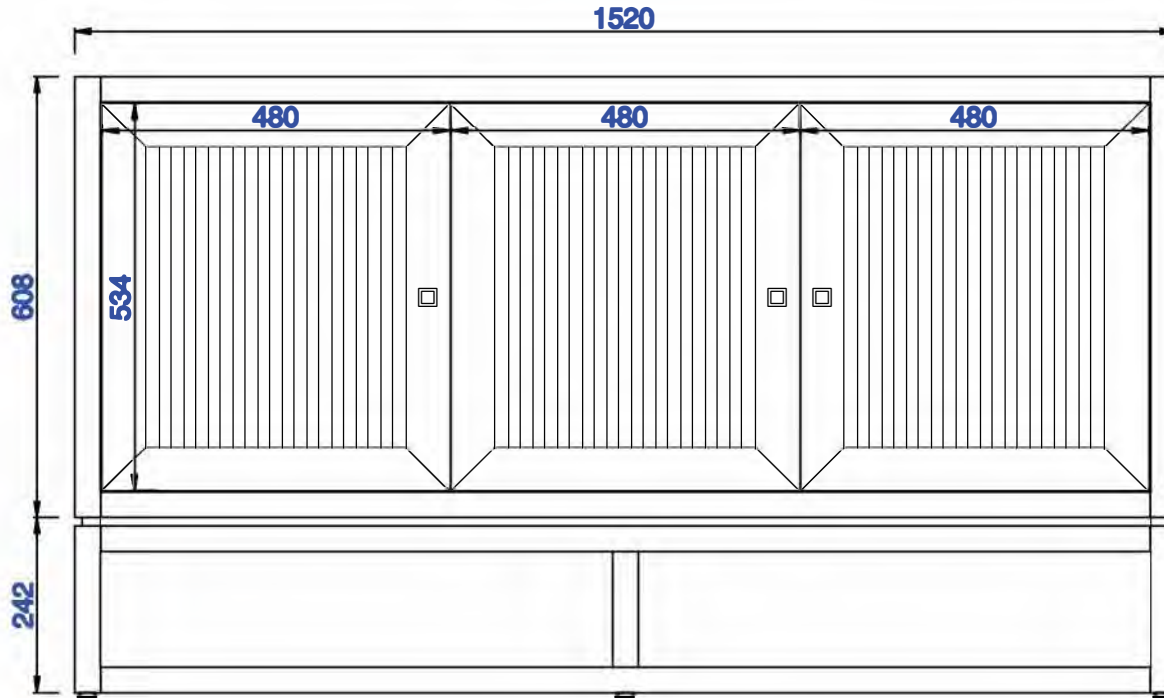

Athens **1524mm Single Cabinet**
Diagrams with Dimensions
page 01 of 03

NOTE ONE: Countertops are not shown in these diagrams. (Cabinet Only)

NOTE TWO: This vanity does not have a Backsplash.

Please consult our website for Countertop Diagrams: www.jamesmartinvanities.com