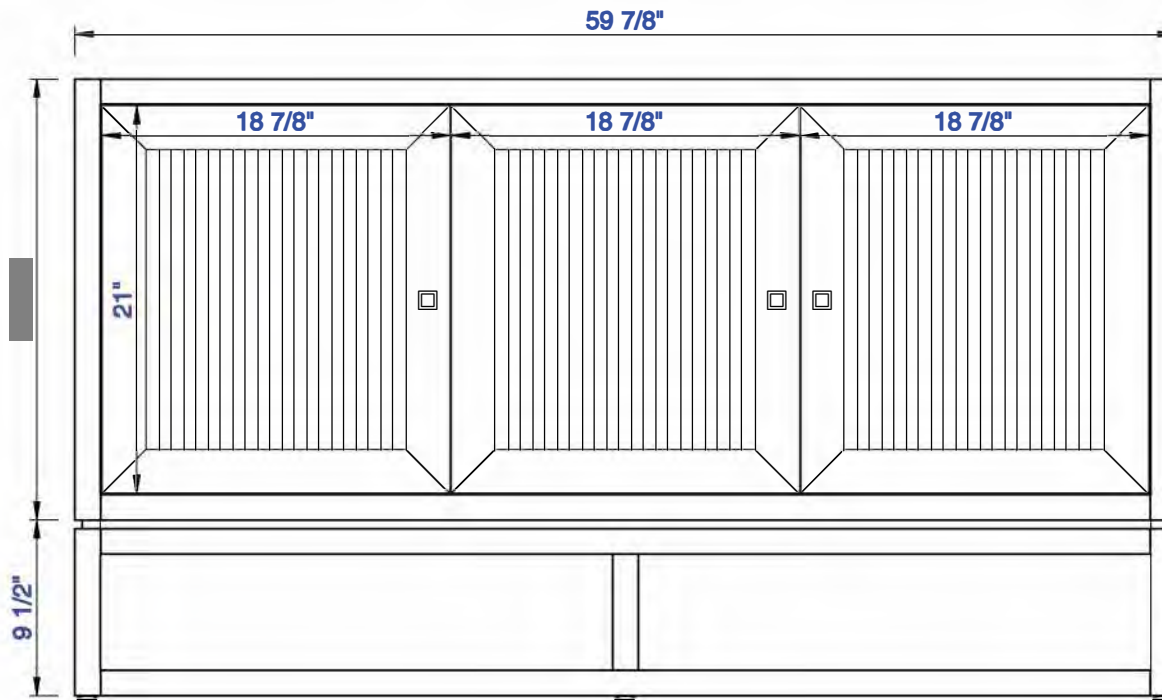

60" S

Item Number:
E645-V60S-MCA
E645-V60S-GW

JAMES MARTIN

VANITIES™

Athens 60" Single Cabinet
Diagrams with Dimensions
page 01 of 03

NOTE ONE: Countertops are not shown in these diagrams. (Cabinet Only)

NOTE TWO: This vanity does not have a Backsplash.

NOTE ONE: Countertops are not shown in these diagrams . (Cabinet Only)

NOTE TWO: Internal Shelves (Shown) are designed to align with sinks in James Martin's Optional Countertops. Customer's own countertops and sinks may align differently, and modification may be required. Please consult our website for Countertop Diagrams: www.jamesmartinvanities.com

Version:202010

1524mm

Item Number:
E645-V60S-MCA
E645-V60S-GW

JAMES MARTIN

VANITIES™

Athens **1524mm Single Cabinet**
Diagrams with Dimensions
page 02 of 03

NOTE ONE: Countertops are not shown in these diagrams . (Cabinet Only)