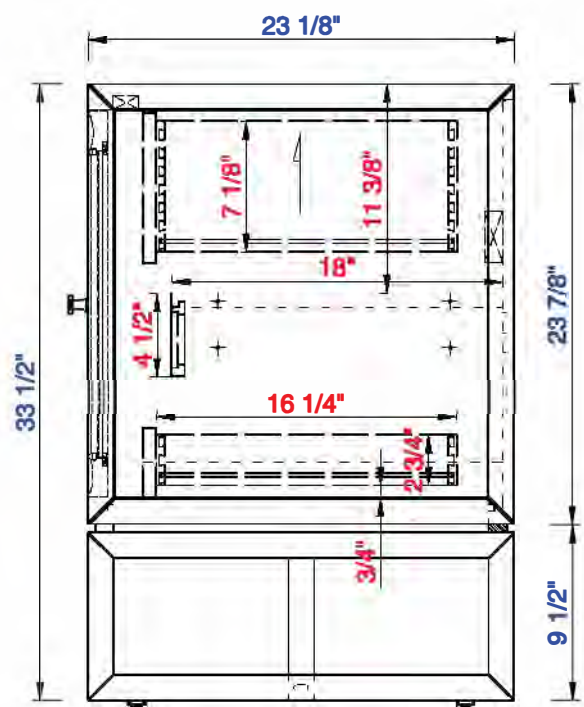

60" S

Item Number:
E645-V60S-MCA
E645-V60S-GW

JAMES MARTIN

VANITIES™

Athens 60" Single Cabinet
Diagrams with Dimensions
page 01 of 03

NOTE ONE: Countertops are not shown in these diagrams. (Cabinet Only)

NOTE TWO: This vanity does not have a Backsplash.

NOTE ONE: Countertops are not shown in these diagrams . (Cabinet Only)

NOTE TWO: Internal Shelves (Shown) are designed to align with sinks in James Martin's Optional Countertops. Customer's own countertops and sinks may align differently, and modification may be required. Please consult our website for Countertop Diagrams: www.jamesmartinvanities.com

Version:202010

60" S

Item Number:
E645-V60S-MCA
E645-V60S-GW

JAMES MARTIN

VANITIES™

Athens 60" Single Cabinet
Diagrams with Dimensions
page 03 of 03

NOTE ONE: Countertops are not shown in these diagrams . (Cabinet Only)

Version:202010

1524mm

Item Number:
E645-V60S-MCA
E645-V60S-GW

JAMES MARTIN

VANITIES™

Athens **1524mm Single Cabinet**
Diagrams with Dimensions
page 02 of 03

NOTE ONE: Countertops are not shown in these diagrams . (Cabinet Only)