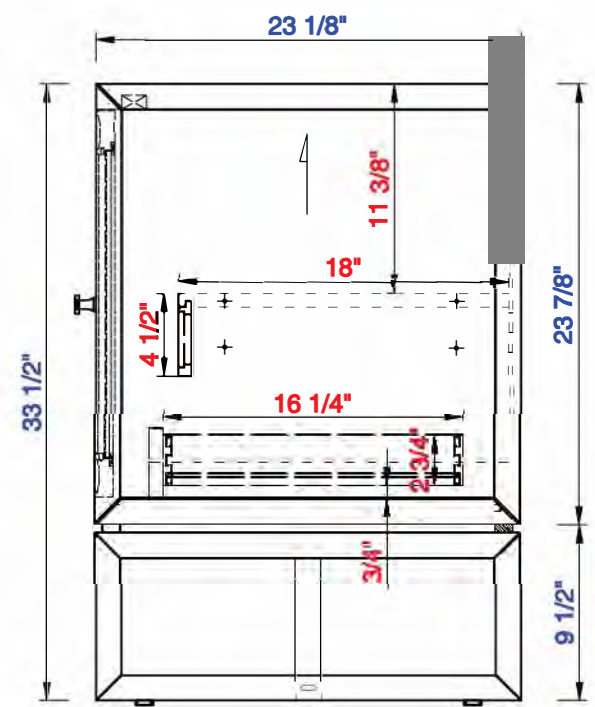

Version:202010

60" S

Item Number:
E645-V60S-MCA
E645-V60S-GW

JAMES MARTIN

VANITIES™

Athens 60" Single Cabinet
Diagrams with Dimensions
page 03 of 03

NOTE ONE: Countertops are not shown in these diagrams . (Cabinet Only)

Athens **1524mm Single Cabinet**
Diagrams with Dimensions
page 01 of 03

NOTE ONE: Countertops are not shown in these diagrams. (Cabinet Only)

NOTE TWO: This vanity does not have a Backsplash.

Please consult our website for Countertop Diagrams: www.jamesmartinvanities.com

Version:202010

1524mm

Item Number:
E645-V60S-MCA
E645-V60S-GW

JAMES MARTIN

VANITIES™

Athens **1524mm Single Cabinet**
Diagrams with Dimensions
page 02 of 03

NOTE ONE: Countertops are not shown in these diagrams . (Cabinet Only)

Version:202010

1524mm

Item Number:
E645-V60S-MCA
E645-V60S-GW

JAMES MARTIN

VANITIES™

Athens 1524mm Single Cabinet
Diagrams with Dimensions
page 03 of 03

NOTE ONE: Countertops are not shown in these diagrams . (Cabinet Only)