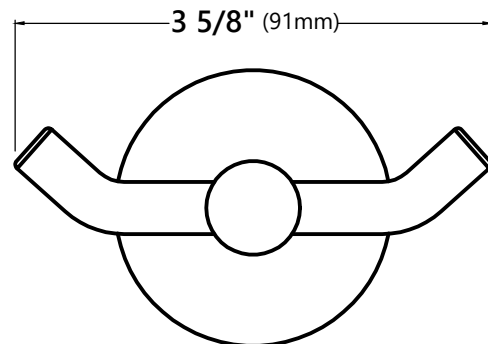

KEA-18802

Robe and Towel Double Hook

Robe and Towel Double Hook Dimensions

Overall Dimensions: 3 5/8" x 2" x Ø2 1/8"

Features

- Solid Brass Construction
- Sleek Design Coordinates w/ a Variety of Decor Styles
- Easy-to-Clean Finish is Corrosion & Rust-Resistant
- All Mounting Hardware Included for Easy Installation
- Holds up to 11 lbs (5 kg)

Available Finishes

- Chrome
- Brushed Nickel
- Matte Black

Warranty

Kraus 1 Year Limited Warranty

KEA-18825

Towel Ring

Towel Ring Dimensions

Overall Dimensions: 8" x 2 3/4" x 5 3/8"

Available Finishes

- Chrome
- Brushed Nickel
- Matte Black

Warranty

Kraus 1 Year Limited Warranty

KEA-18829

Toilet Paper Holder

Toilet Paper Holder Dimensions

Overall Dimensions: 6 3/4" x 2 7/8" x Ø2 1/8"

Available Finishes

- Chrome
- Brushed Nickel
- Matte Black

Warranty

Kraus 1 Year Limited Warranty

KEA-18837

Towel Bar

Towel Bar Dimensions

Overall Dimensions: 25 3/4" x 2 7/8" x Ø2 1/8"