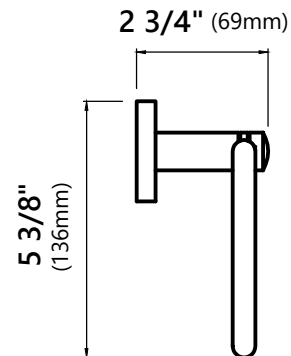

KEA-18802

Robe and Towel Double Hook

Robe and Towel Double Hook Dimensions

Overall Dimensions: 3 5/8" x 2" x Ø2 1/8"

Features

- Solid Brass Construction
- Sleek Design Coordinates w/ a Variety of Decor Styles
- Easy-to-Clean Finish is Corrosion & Rust-Resistant
- All Mounting Hardware Included for Easy Installation
- Holds up to 11 lbs (5 kg)

Available Finishes

- Chrome
- Brushed Nickel
- Matte Black

Warranty

Kraus 1 Year Limited Warranty

KEA-18825

Towel Ring

Towel Ring Dimensions

Overall Dimensions: 8" x 2 3/4" x 5 3/8"

Available Finishes

- Chrome
- Brushed Nickel
- Matte Black

Warranty

Kraus 1 Year Limited Warranty

KEA-18829

Toilet Paper Holder

Toilet Paper Holder Dimensions

Overall Dimensions: 6 3/4" x 2 7/8" x Ø2 1/8"

Available Finishes

- Chrome
- Brushed Nickel
- Matte Black

Warranty

Kraus 1 Year Limited Warranty

KEA-18837

Towel Bar

Towel Bar Dimensions

Overall Dimensions: 25 3/4" x 2 7/8" x Ø2 1/8"