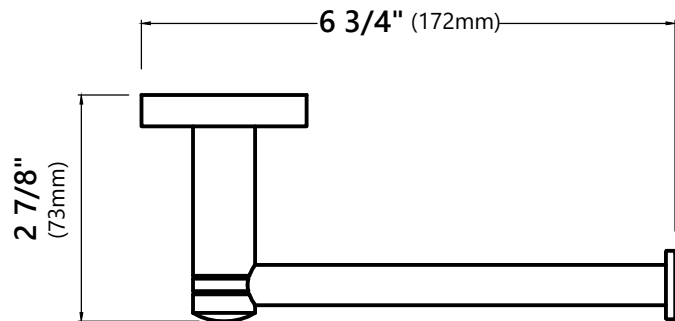

KEA-18802

Robe and Towel Double Hook

Robe and Towel Double Hook Dimensions

Overall Dimensions: 3 5/8" x 2" x Ø2 1/8"

Features

- Solid Brass Construction
- Sleek Design Coordinates w/ a Variety of Decor Styles
- Easy-to-Clean Finish is Corrosion & Rust-Resistant
- All Mounting Hardware Included for Easy Installation
- Holds up to 11 lbs (5 kg)

Available Finishes

- Chrome
- Brushed Nickel
- Matte Black

Warranty

Kraus 1 Year Limited Warranty

KEA-18825

Towel Ring

Towel Ring Dimensions

Overall Dimensions: 8" x 2 3/4" x 5 3/8"

Available Finishes

- Chrome
- Brushed Nickel
- Matte Black

Warranty

Kraus 1 Year Limited Warranty

KEA-18829

Toilet Paper Holder

Toilet Paper Holder Dimensions

Overall Dimensions: 6 3/4" x 2 7/8" x Ø2 1/8"

Available Finishes

- Chrome
- Brushed Nickel
- Matte Black

Warranty

Kraus 1 Year Limited Warranty

KEA-18837

Towel Bar

Towel Bar Dimensions

Overall Dimensions: 25 3/4" x 2 7/8" x Ø2 1/8"