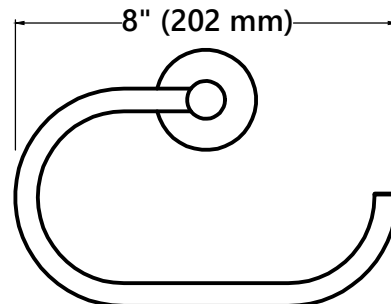

KEA-18802

Robe and Towel Double Hook

Robe and Towel Double Hook Dimensions

Overall Dimensions: 3 5/8" x 2" x Ø2 1/8"

Features

- Solid Brass Construction
- Sleek Design Coordinates w/ a Variety of Decor Styles
- Easy-to-Clean Finish is Corrosion & Rust-Resistant
- All Mounting Hardware Included for Easy Installation
- Holds up to 11 lbs (5 kg)

Available Finishes

- Chrome
- Brushed Nickel
- Matte Black

Warranty

Kraus 1 Year Limited Warranty

KEA-18825

Towel Ring

Towel Ring Dimensions

Overall Dimensions: 8" x 2 3/4" x 5 3/8"

Available Finishes

- Chrome
- Brushed Nickel
- Matte Black

Warranty

Kraus 1 Year Limited Warranty

KEA-18829

Toilet Paper Holder

Toilet Paper Holder Dimensions

Overall Dimensions: 6 3/4" x 2 7/8" x Ø2 1/8"

Available Finishes

- Chrome
- Brushed Nickel
- Matte Black

Warranty

Kraus 1 Year Limited Warranty

KEA-18837

Towel Bar

Towel Bar Dimensions

Overall Dimensions: 25 3/4" x 2 7/8" x Ø2 1/8"