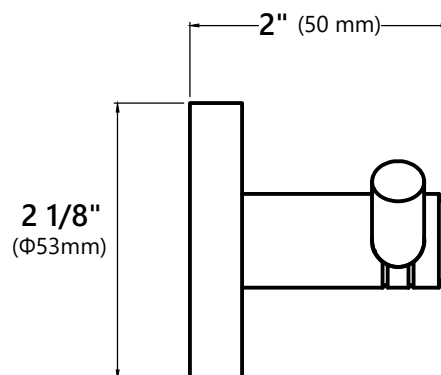

KEA-18802

Robe and Towel Double Hook

Robe and Towel Double Hook Dimensions

Overall Dimensions: 3 5/8" x 2" x Ø2 1/8"

Features

- Solid Brass Construction
- Sleek Design Coordinates w/ a Variety of Decor Styles
- Easy-to-Clean Finish is Corrosion & Rust-Resistant
- All Mounting Hardware Included for Easy Installation
- Holds up to 11 lbs (5 kg)

Available Finishes

- Chrome
- Brushed Nickel
- Matte Black

Warranty

Kraus 1 Year Limited Warranty

KEA-18825

Towel Ring

Towel Ring Dimensions

Overall Dimensions: 8" x 2 3/4" x 5 3/8"

Available Finishes

- Chrome
- Brushed Nickel
- Matte Black

Warranty

Kraus 1 Year Limited Warranty

KEA-18829

Toilet Paper Holder

Toilet Paper Holder Dimensions

Overall Dimensions: 6 3/4" x 2 7/8" x Ø2 1/8"

Available Finishes

- Chrome
- Brushed Nickel
- Matte Black

Warranty

Kraus 1 Year Limited Warranty

KEA-18837

Towel Bar

Towel Bar Dimensions

Overall Dimensions: 25 3/4" x 2 7/8" x Ø2 1/8"