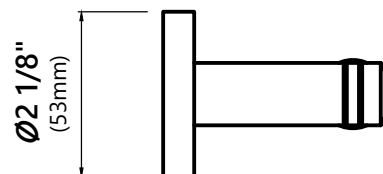

KEA-18802

Robe and Towel Double Hook

Robe and Towel Double Hook Dimensions

Overall Dimensions: 3 5/8" x 2" x Ø2 1/8"

Features

- Solid Brass Construction
- Sleek Design Coordinates w/ a Variety of Decor Styles
- Easy-to-Clean Finish is Corrosion & Rust-Resistant
- All Mounting Hardware Included for Easy Installation
- Holds up to 11 lbs (5 kg)

Available Finishes

- Chrome
- Brushed Nickel
- Matte Black

Warranty

Kraus 1 Year Limited Warranty

KEA-18829

Toilet Paper Holder

Toilet Paper Holder Dimensions

Overall Dimensions: 6 3/4" x 2 7/8" x Ø2 1/8"

Features

- Solid Brass Construction
- Sleek Design Coordinates w/ a Variety of Decor Styles
- Easy-to-Clean Finish is Corrosion & Rust-Resistant
- All Mounting Hardware Included for Easy Installation
- Holds up to 11 lbs (5 kg)

Available Finishes

- Chrome
- Brushed Nickel
- Matte Black

Warranty

Kraus 1 Year Limited Warranty

KEA-18837

Towel Bar

Towel Bar Dimensions

Overall Dimensions: 25 3/4" x 2 7/8" x Ø2 1/8"