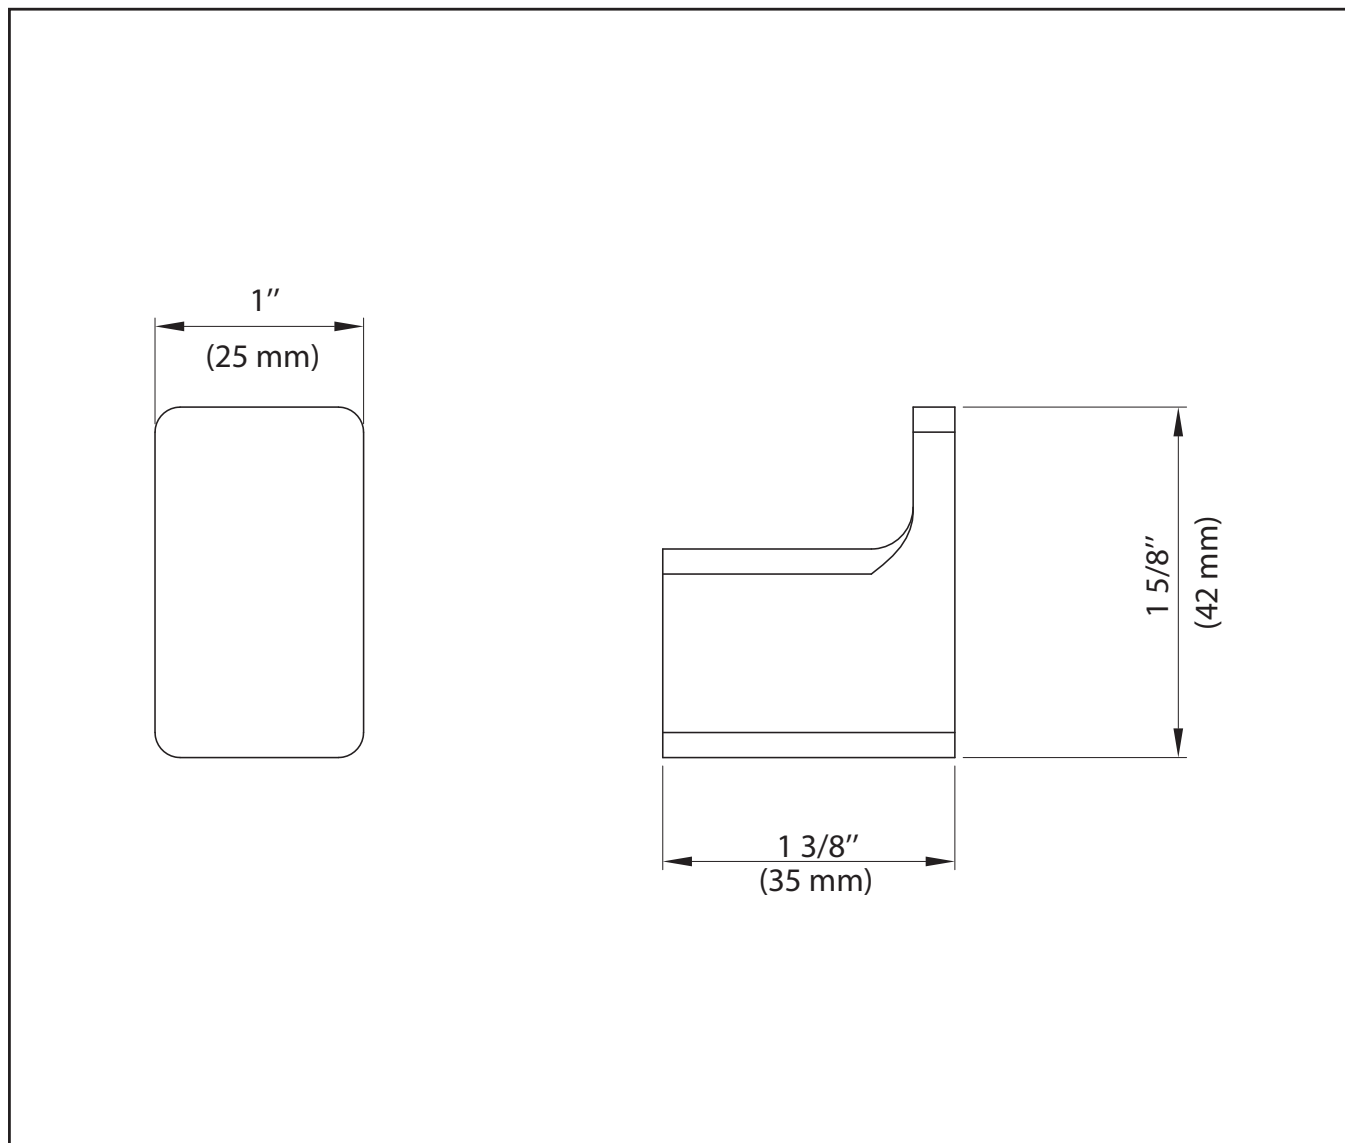

KEA-19901

Kraus Bathroom Accessories - Stelios™ Hook

Chrome / Brushed Nickel / Matte Black Finishes

Kräus®

SPECIFICATION SHEET

Material

Brass

Features

- Solid Brass Construction
- Sleek Design Coordinates w/ a Variety of Decor Styles
- Easy-to-Clean Finish is Corrosion & Rust-Resistant
- All Mounting Hardware Included for Easy Installation
- Holds up to 11 lbs (5 kg)