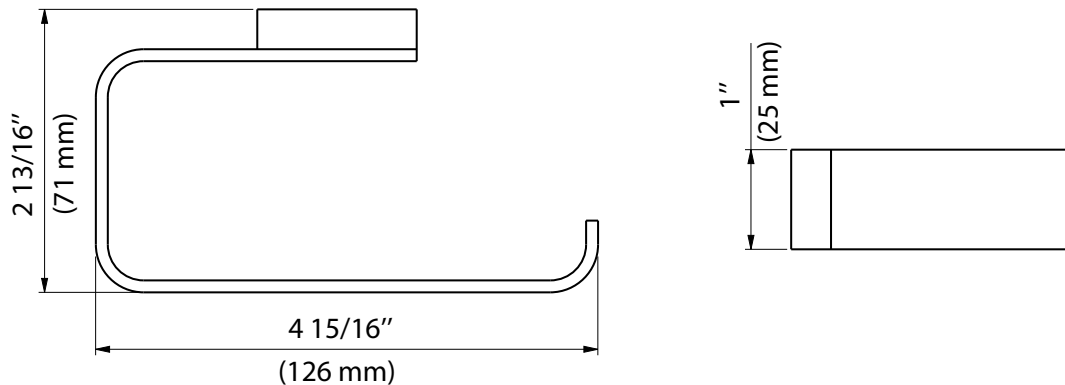

## Features

- Solid Brass Construction
- Sleek Design Coordinates w/ a Variety of Decor Styles
- Easy-to-Clean Finish is Corrosion & Rust-Resistant
- All Mounting Hardware Included for Easy Installation
- Holds up to 11 lbs (5 kg)