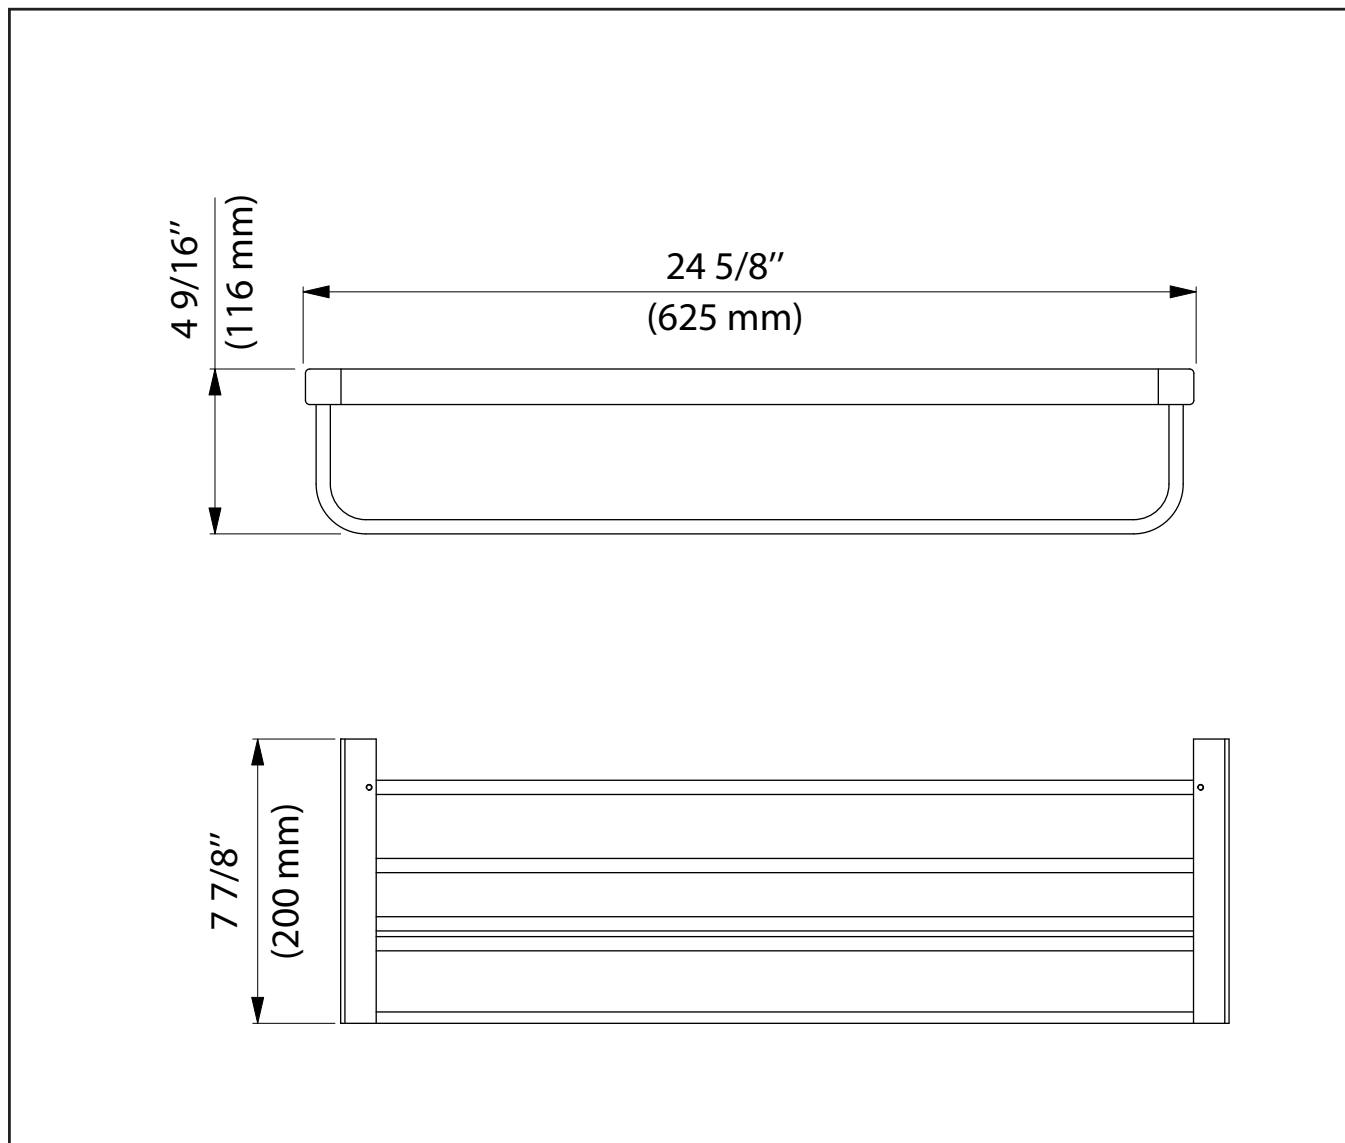

KEA-19942

Kraus Bathroom Accessories - Stelios™ Bath towel rack

Chrome / Brushed Nickel / Matte Black Finishes

Kräus®

SPECIFICATION SHEET

Material

Brass

Features

- Solid Brass Construction
- Sleek Design Coordinates w/ a Variety of Decor Styles
- Easy-to-Clean Finish is Corrosion & Rust-Resistant
- All Mounting Hardware Included for Easy Installation
- Holds up to 22 lbs (10 kg)