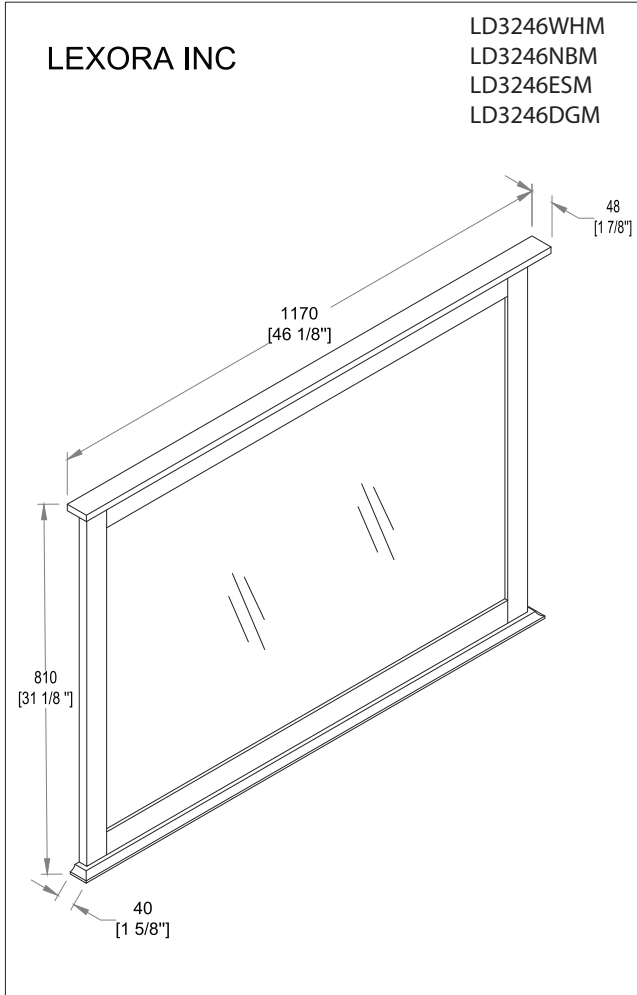

# Dukes 46"

HARDWARE			
No.	Draw		Qty
A		(Ø8*30)	2
B		(Ø4*50)	2