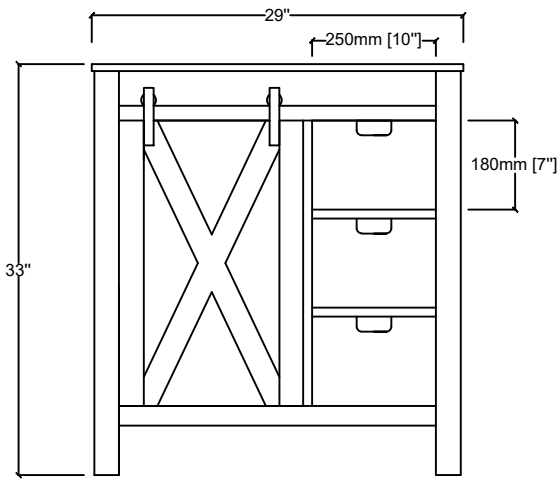

LEXORA®
HOME DECOR & HOME FURNISHINGS

MARSYAS VELUTI 30"

Length: 30"
Width: 22"
Height: 34"

MIRROR

TOP

FRONT VIEW

BACK VIEW

SIDE VIEW