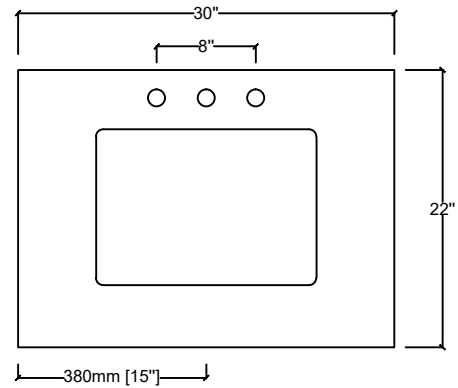

LEXORA®
HOME DECOR & HOME FURNISHINGS

MARSYAS VELUTI 30"

Length: 30"
Width: 22"
Height: 34"

MIRROR

TOP

FRONT VIEW

BACK VIEW

SIDE VIEW