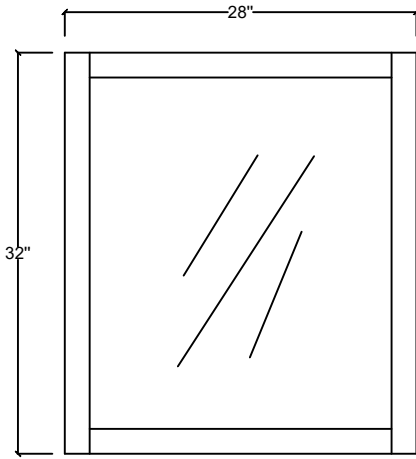

LEXORA®
HOME DECOR & HOME FURNISHINGS

MARSYAS VELUTI 30"

Length: 30"
Width: 22"
Height: 34"

MIRROR

TOP

FRONT VIEW

BACK VIEW

SIDE VIEW