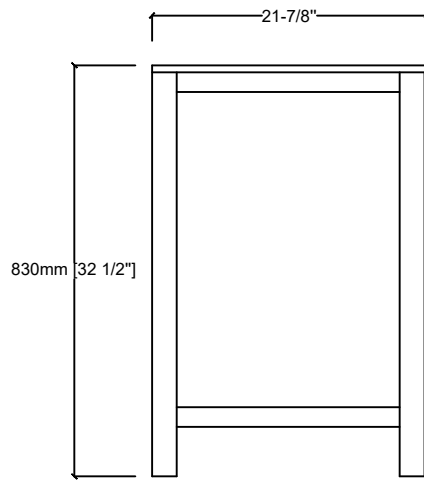

LEXORA®
HOME DECOR & HOME FURNISHINGS

MARSYAS VELUTI 30"

Length: 30"
Width: 22"
Height: 34"

MIRROR

TOP

FRONT VIEW

BACK VIEW

SIDE VIEW