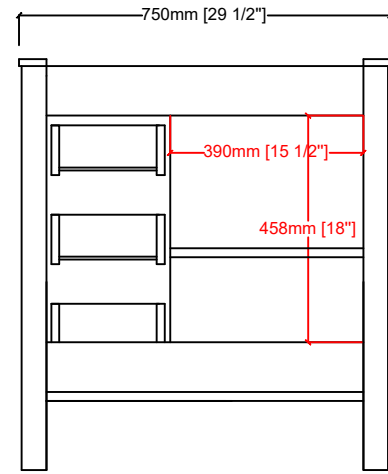

LEXORA®
HOME DECOR & HOME FURNISHINGS

MARSYAS VELUTI 30"

Length: 30"
Width: 22"
Height: 34"

MIRROR

TOP

FRONT VIEW

BACK VIEW

SIDE VIEW