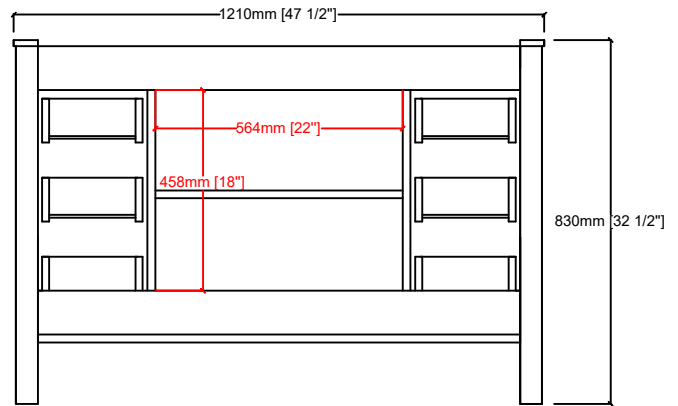

LEXORA®
HOME DECOR & HOME FURNISHINGS

MARSYAS VELUTI 48"

Length: 48"
Width: 22"
Height: 34"

MIRROR

TOP

FRONT VIEW

BACK VIEW

SIDE VIEW