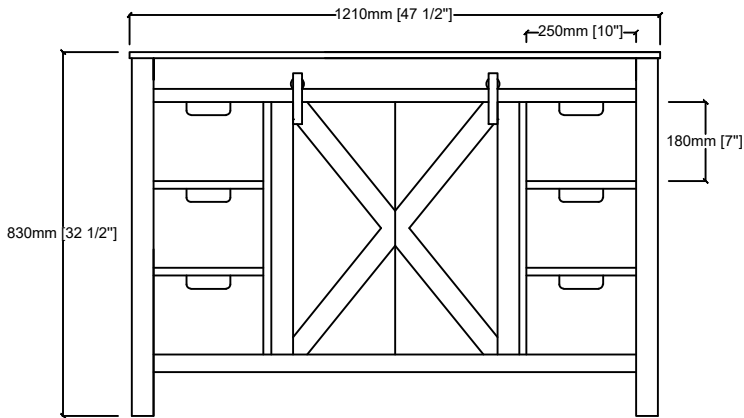

LEXORA®
HOME DECOR & HOME FURNISHINGS

MARSYAS VELUTI 48"

Length: 48"
Width: 22"
Height: 34"

MIRROR

TOP

FRONT VIEW

BACK VIEW

SIDE VIEW