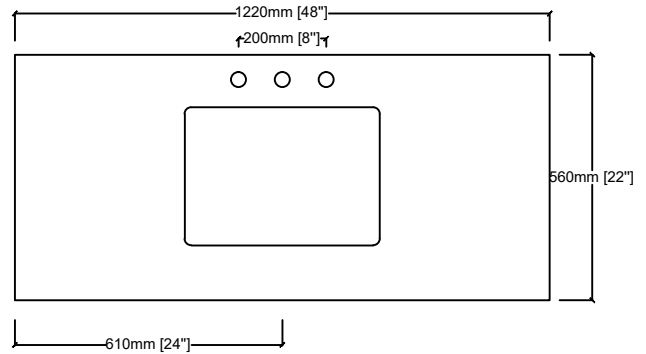

LEXORA®
HOME DECOR & HOME FURNISHINGS

MARSYAS VELUTI 48"

Length: 48"
Width: 22"
Height: 34"

MIRROR

TOP

FRONT VIEW

BACK VIEW

SIDE VIEW