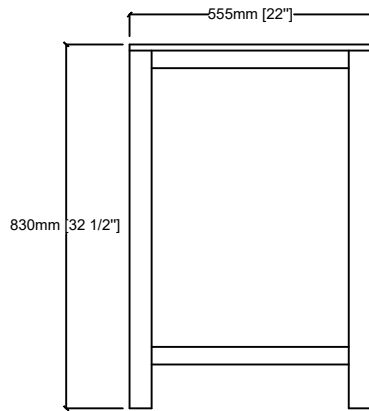

LEXORA®
HOME DECOR & HOME FURNISHINGS

MARSYAS VELUTI 48"

Length: 48"
Width: 22"
Height: 34"

MIRROR

TOP

FRONT VIEW

BACK VIEW

SIDE VIEW