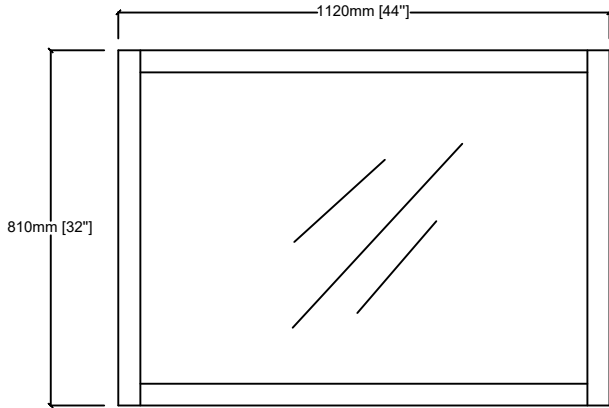

LEXORA®
HOME DECOR & HOME FURNISHINGS

MARSYAS VELUTI 48"

Length: 48"
Width: 22"
Height: 34"

MIRROR

TOP

FRONT VIEW

BACK VIEW

SIDE VIEW