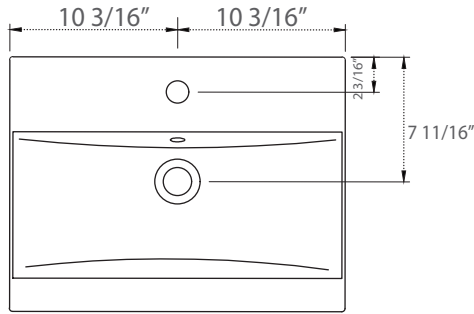

SPECIFICATION

SKU CODE:

S04-20-BLU

COLLECTION: Klein

DIMENSIONS: W 20 3/8" | D 15 11/16" | H 34"

PRODUCT OVERVIEW

- Solid hardwood cabinet
- Blue Finish
- Soft closing cabinet drawers
- Two Drawers
- Satin Brass Hardware