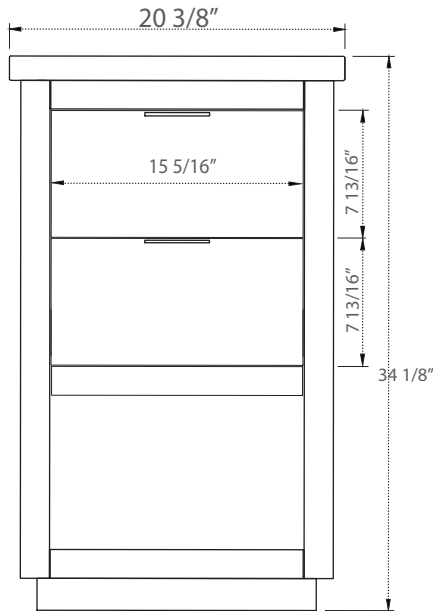

SPECIFICATION

SKU CODE:

S04-20-BLU

COLLECTION: Klein

DIMENSIONS: W 20 3/8" | D 15 11/16" | H 34"

PRODUCT OVERVIEW

- Solid hardwood cabinet
- Blue Finish
- Soft closing cabinet drawers
- Two Drawers
- Satin Brass Hardware