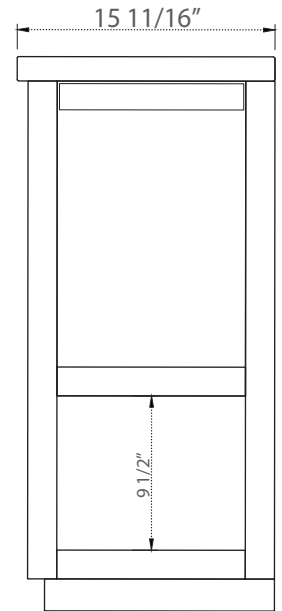

SPECIFICATION

SKU CODE:

S04-20-BLU

COLLECTION: Klein

DIMENSIONS: W 20 3/8" | D 15 11/16" | H 34"

PRODUCT OVERVIEW

- Solid hardwood cabinet
- Blue Finish
- Soft closing cabinet drawers
- Two Drawers
- Satin Brass Hardware