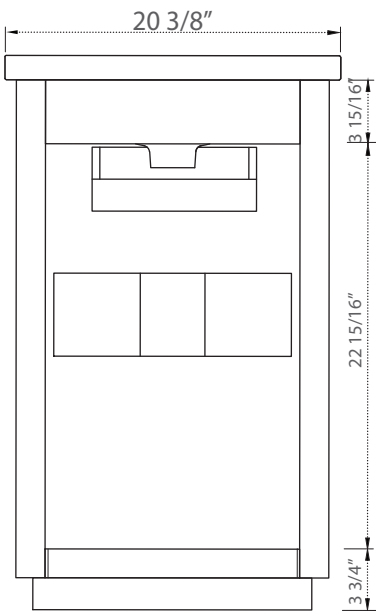

SPECIFICATION

SKU CODE:

S04-20-BLU

COLLECTION: Klein

DIMENSIONS: W 20 3/8" | D 15 11/16" | H 34"

PRODUCT OVERVIEW

- Solid hardwood cabinet
- Blue Finish
- Soft closing cabinet drawers
- Two Drawers
- Satin Brass Hardware