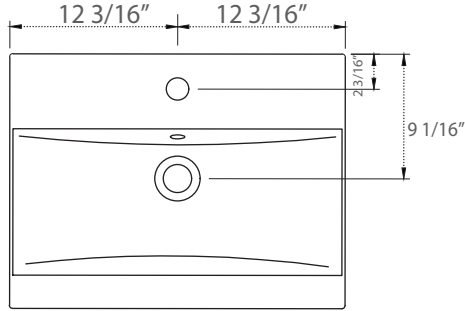

SPECIFICATION

SKU CODE:

S04-24-BLU

 **kitchensource.com**

COLLECTION: Klein

DIMENSIONS: W 24 1/2" | D 18 1/2" | H 34"

PRODUCT OVERVIEW

- Solid hardwood cabinet
- Blue Finish
- Soft closing cabinet drawers
- Two Drawers
- Satin Brass Hardware