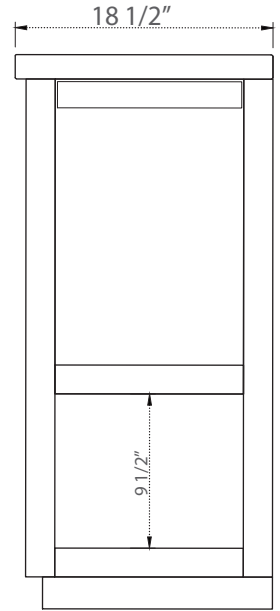

SPECIFICATION

SKU CODE:

S04-24-BLU

 **kitchensource.com**

COLLECTION: Klein

DIMENSIONS: W 24 1/2" | D 18 1/2" | H 34"

PRODUCT OVERVIEW

- Solid hardwood cabinet
- Blue Finish
- Soft closing cabinet drawers
- Two Drawers
- Satin Brass Hardware