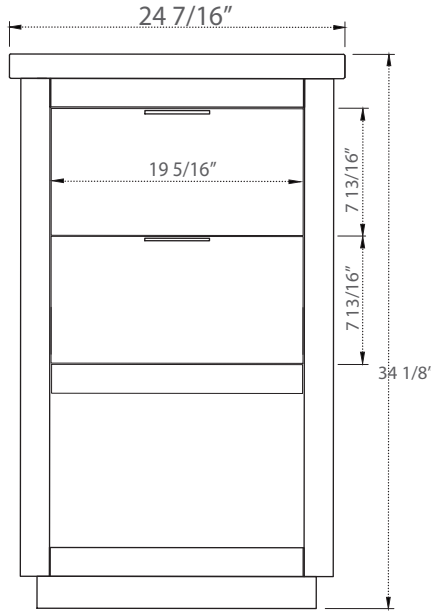

SPECIFICATION

SKU CODE:

S04-24-BLU

 **kitchensource.com**

COLLECTION: Klein

DIMENSIONS: W 24 1/2" | D 18 1/2" | H 34"

PRODUCT OVERVIEW

- Solid hardwood cabinet
- Blue Finish
- Soft closing cabinet drawers
- Two Drawers
- Satin Brass Hardware