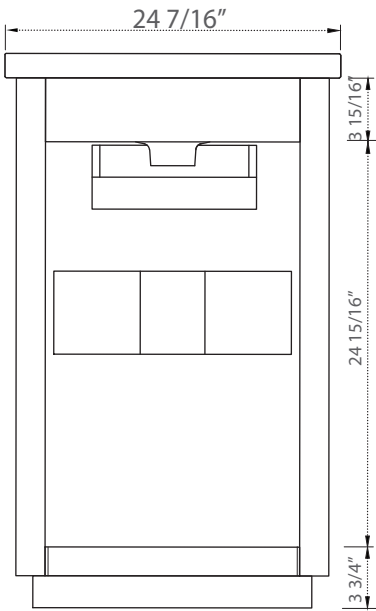

SPECIFICATION

SKU CODE:

S04-24-BLU

 **kitchensource.com**

COLLECTION: Klein

DIMENSIONS: W 24 1/2" | D 18 1/2" | H 34"

PRODUCT OVERVIEW

- Solid hardwood cabinet
- Blue Finish
- Soft closing cabinet drawers
- Two Drawers
- Satin Brass Hardware