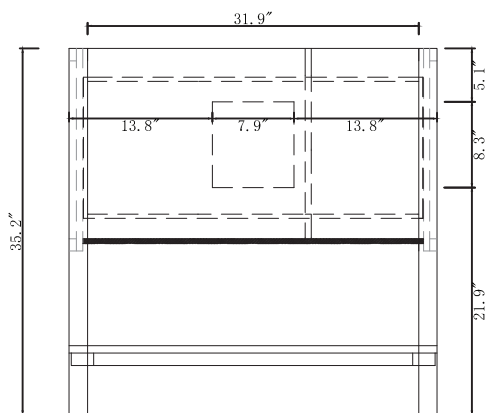

TOP

SIDE

BACK

SPECIFICATIONS

SKU: ES-30036

REV1.13.18

NOTES

Countertops are not shown in these diagrams. (Cabinet Only)
 Do not expose the surface of the cabinet to corrosive liquids or direct sunlight.
 All dimensions and specifications are approximate and subject to change without notice.