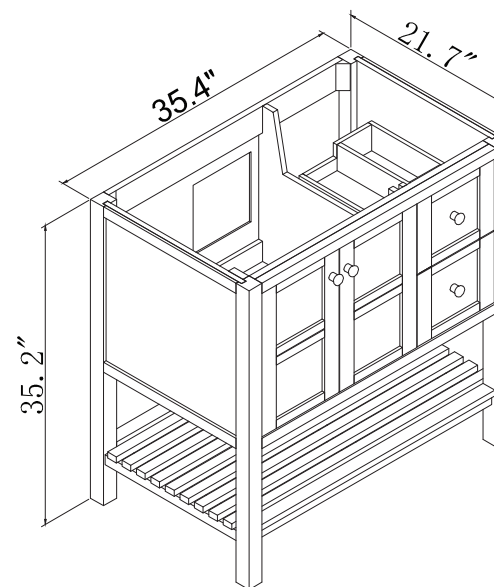

TOP

SIDE

BACK

SPECIFICATIONS

SKU: ES-30036

REV1.13.18

NOTES

Countertops are not shown in these diagrams. (Cabinet Only)
 Do not expose the surface of the cabinet to corrosive liquids or direct sunlight.
 All dimensions and specifications are approximate and subject to change without notice.