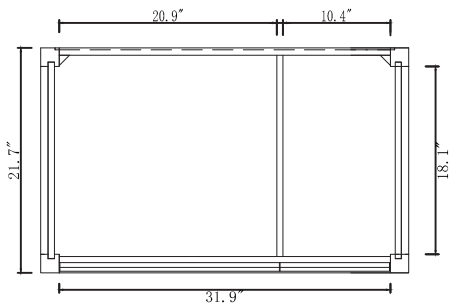

TOP

SIDE

BACK

SPECIFICATIONS

SKU: ES-30036

REV1.13.18

NOTES

Countertops are not shown in these diagrams. (Cabinet Only)
 Do not expose the surface of the cabinet to corrosive liquids or direct sunlight.
 All dimensions and specifications are approximate and subject to change without notice.