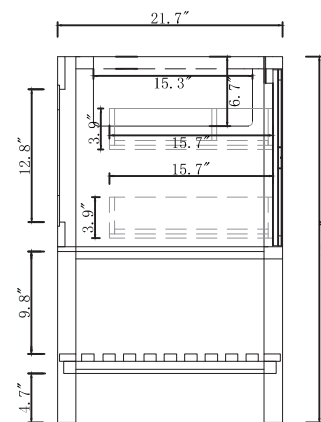

TOP

SIDE

BACK

SPECIFICATIONS

SKU: ES-30036

REV1.13.18

NOTES

Countertops are not shown in these diagrams. (Cabinet Only)
 Do not expose the surface of the cabinet to corrosive liquids or direct sunlight.
 All dimensions and specifications are approximate and subject to change without notice.