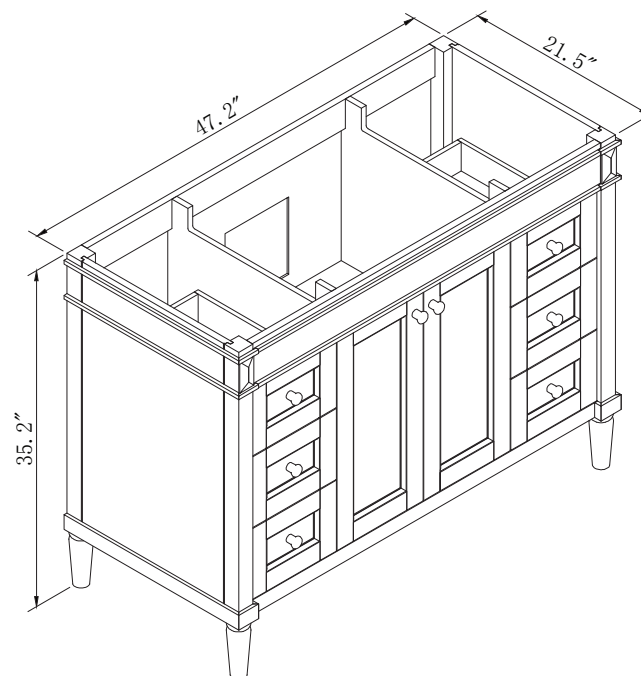

TOP

SIDE

BACK

SPECIFICATIONS

SKU: ES-40048

REV1.13.18

NOTES

Countertops are not shown in these diagrams. (Cabinet Only)
Do not expose the surface of the cabinet to corrosive liquids or direct sunlight.
All dimensions and specifications are approximate and subject to change without notice.