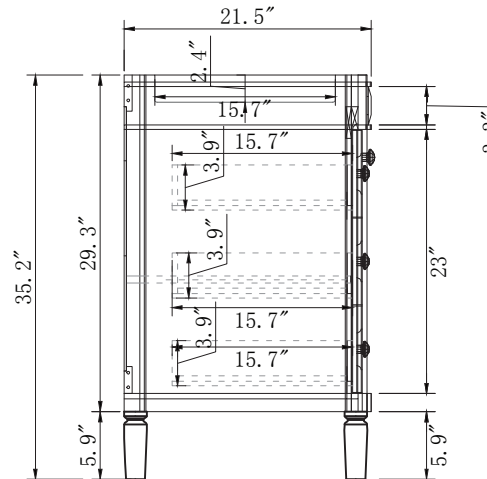

TOP

SIDE

BACK

SPECIFICATIONS

SKU: ES-40048

REV1.13.18

NOTES

Countertops are not shown in these diagrams. (Cabinet Only)
Do not expose the surface of the cabinet to corrosive liquids or direct sunlight.
All dimensions and specifications are approximate and subject to change without notice.