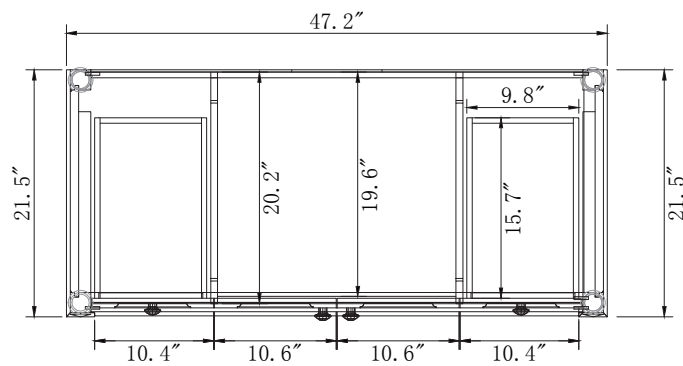

TOP

SIDE

BACK

SPECIFICATIONS

SKU: ES-40048

REV1.13.18

NOTES

Countertops are not shown in these diagrams. (Cabinet Only)
Do not expose the surface of the cabinet to corrosive liquids or direct sunlight.
All dimensions and specifications are approximate and subject to change without notice.