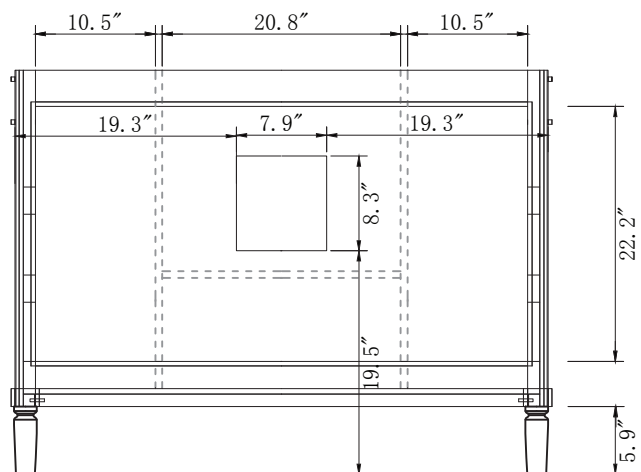

TOP

SIDE

BACK

SPECIFICATIONS

SKU: ES-40048

REV1.13.18

NOTES

Countertops are not shown in these diagrams. (Cabinet Only)
Do not expose the surface of the cabinet to corrosive liquids or direct sunlight.
All dimensions and specifications are approximate and subject to change without notice.