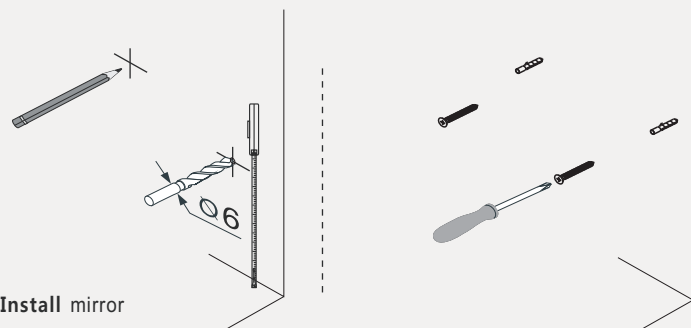

SKU:GS-50048

SIZE:1200x550x850m

PROHIBIT COPY

- Prior to **installation** please check received items **against** the **Packing List**
 Please report any **missing** items to your local dealer **immediately**.
- Protect all **surfaces** from sharp **objects**, high heat sources, direct **prolonged** sunlight and **chemical hazards**.
- **Professional** installation **recommended**.

SKU:GS-50048

SIZE:1200x550x850m

PROHIBIT COPY

REQUIRED TOOLS

DRAWER SLIDER ATTACHMENT AND DETACHMENT

INSTALLATION AND ADJUSTMENT OF HINGES

SKU:GS-50048

SIZE:1200x550x850m

PROHIBIT COPY

1: Install BASIN a

2: GLUE AT VANITY

3: Install TOP AT VANITY.

4: Install the pop up and faucet.

5: Install mirror

6: FINISHED FULL SET