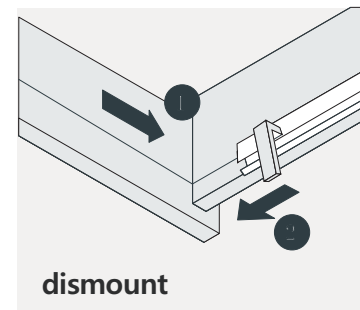

SKU:GS-50048

SIZE:1200x550x850m

PROHIBIT COPY

REQUIRED TOOLS

DRAWER SLIDER ATTACHMENT AND DETACHMENT

INSTALLATION AND ADJUSTMENT OF HINGES

SKU:GS-50048

SIZE:1200x550x850m