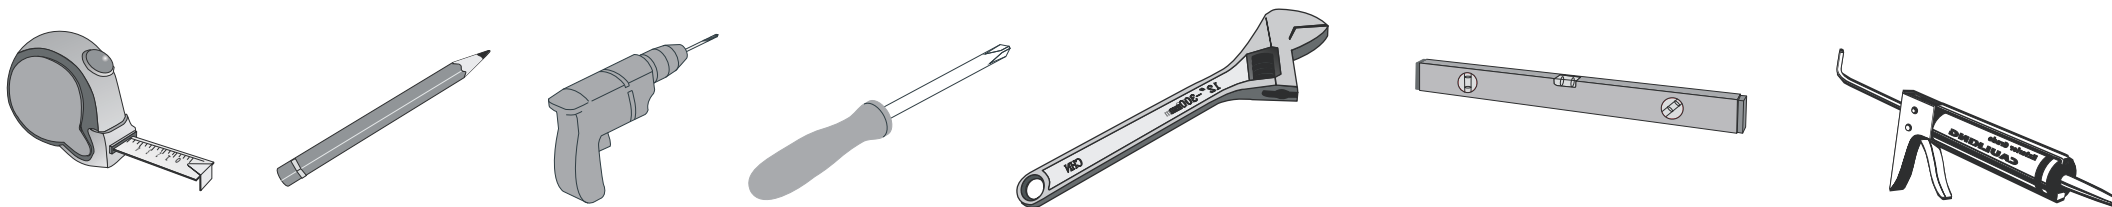

SKU:GS-50048

SIZE:1200x550x850m

PROHIBIT COPY

- Prior to **installation** please check received items **against** the **Packing List**
 Please report any **missing** items to your local dealer **immediately**.
- Protect all **surfaces** from sharp **objects**, high heat sources, direct **prolonged** sunlight and **chemical hazards**.
- **Professional** installation **recommended**.

PACKING LIST

Main cabinet/1

Mirror/2

top/3

Ceramic basin/4

POP UP+Drain pipe/5

FAUCET/6

Install screw/7

SKU:GS-50048

SIZE:1200x550x850m

PROHIBIT COPY

REQUIRED TOOLS

DRAWER SLIDER ATTACHMENT AND DETACHMENT

INSTALLATION AND ADJUSTMENT OF HINGES

SKU:GS-50048

SIZE:1200x550x850m