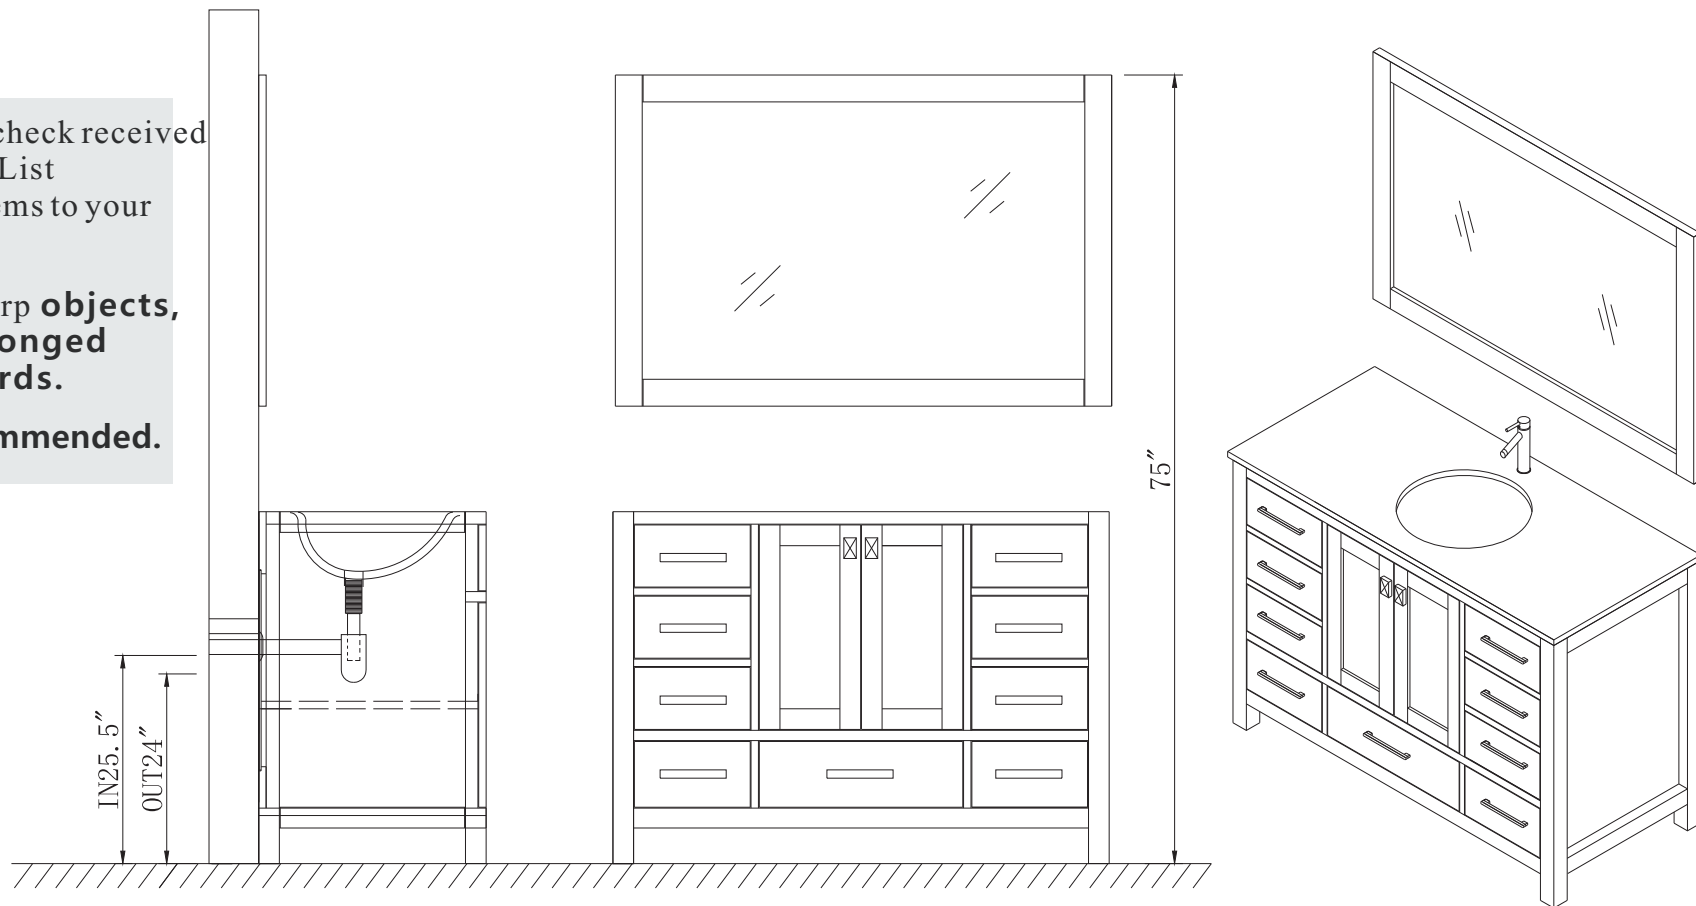

SKU:GS-50048

SIZE:1200x550x850m

PROHIBIT COPY

- Prior to **installation** please check received items **against** the **Packing List**
 Please report any **missing** items to your local dealer **immediately**.
- Protect all **surfaces** from sharp **objects**, high heat sources, direct **prolonged** sunlight and **chemical hazards**.
- **Professional** installation **recommended**.

PACKING LIST

Main cabinet/1

Mirror/2

top/3

Ceramic basin/4

POP UP+Drain pipe/5

FAUCET/6

Install screw/7

SKU:GS-50048

SIZE:1200x550x850m

PROHIBIT COPY

REQUIRED TOOLS

DRAWER SLIDER ATTACHMENT AND DETACHMENT

INSTALLATION AND ADJUSTMENT OF HINGES

SKU:GS-50048

SIZE:1200x550x850m