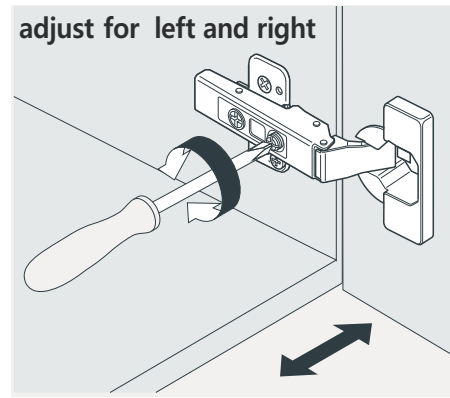

SKU:GS-50048

SIZE:1200x550x850m

PROHIBIT COPY

REQUIRED TOOLS

DRAWER SLIDER ATTACHMENT AND DETACHMENT

INSTALLATION AND ADJUSTMENT OF HINGES

SKU:GS-50048

SIZE:1200x550x850m

PROHIBIT COPY

1: Install BASIN a

2: GLUE AT VANITY

3: Install TOP AT VANITY.

4: Install the pop up and faucet.

5: Install mirror

6: FINISHED FULL SET