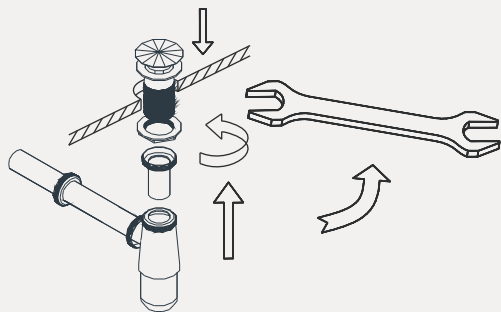

SKU:GS-50048

SIZE:1200x550x850m

PROHIBIT COPY

- Prior to **installation** please check received items **against** the **Packing List**
 Please report any **missing** items to your local dealer **immediately**.
- Protect all **surfaces** from sharp **objects**, high heat sources, direct **prolonged** sunlight and **chemical hazards**.
- **Professional** installation **recommended**.

SKU:GS-50048

SIZE:1200x550x850m

PROHIBIT COPY

REQUIRED TOOLS

DRAWER SLIDER ATTACHMENT AND DETACHMENT

INSTALLATION AND ADJUSTMENT OF HINGES

SKU:GS-50048

SIZE:1200x550x850m

PROHIBIT COPY

1: Install BASIN a

2: GLUE AT VANITY

3: Install TOP AT VANITY.

4: Install the pop up and faucet.

5: Install mirror

6: FINISHED FULL SET