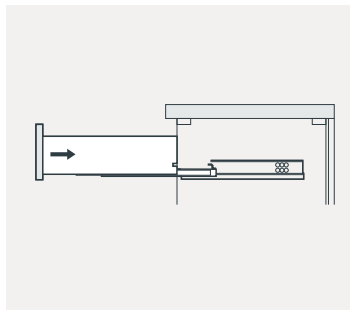

SKU:GS-50048

SIZE:1200x550x850m

PROHIBIT COPY

REQUIRED TOOLS

DRAWER SLIDER ATTACHMENT AND DETACHMENT

INSTALLATION AND ADJUSTMENT OF HINGES

SKU:GS-50048

SIZE:1200x550x850m

PROHIBIT COPY

1: Install BASIN a

2: GLUE AT VANITY

3: Install TOP AT VANITY.

4: Install the pop up and faucet.

5: Install mirror

6: FINISHED FULL SET