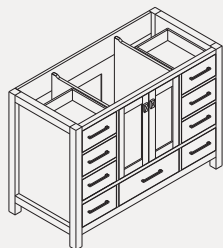

SKU:GS-50048

SIZE:1200x550x850m

PROHIBIT COPY

- Prior to **installation** please check received items **against** the **Packing List**
 Please report any **missing** items to your local dealer **immediately**.
- Protect all **surfaces** from sharp **objects**, high heat sources, direct **prolonged** sunlight and **chemical hazards**.
- **Professional** installation **recommended**.

PACKING LIST

Main cabinet/1

Mirror/2

top/3

Ceramic basin/4

POP UP+Drain pipe/5

FAUCET/6

Install screw/7

SKU:GS-50048

SIZE:1200x550x850m

PROHIBIT COPY

REQUIRED TOOLS

DRAWER SLIDER ATTACHMENT AND DETACHMENT

INSTALLATION AND ADJUSTMENT OF HINGES

SKU:GS-50048

SIZE:1200x550x850m