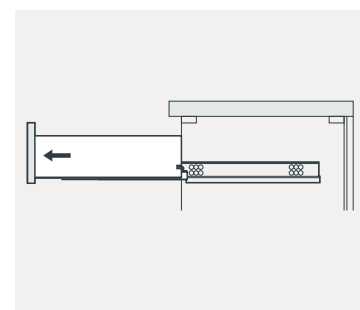

SKU:GS-50048

SIZE:1200x550x850m

PROHIBIT COPY

REQUIRED TOOLS

DRAWER SLIDER ATTACHMENT AND DETACHMENT

INSTALLATION AND ADJUSTMENT OF HINGES

SKU:GS-50048

SIZE:1200x550x850m

PROHIBIT COPY

1: Install BASIN a

2: GLUE AT VANITY

3: Install TOP AT VANITY.

4: Install the pop up and faucet.

5: Install mirror

6: FINISHED FULL SET