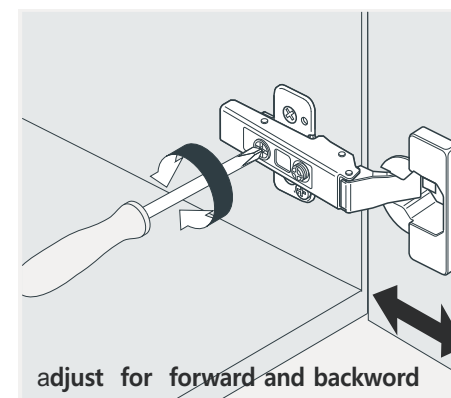

SKU:GS-50048

SIZE:1200x550x850m

PROHIBIT COPY

REQUIRED TOOLS

DRAWER SLIDER ATTACHMENT AND DETACHMENT

INSTALLATION AND ADJUSTMENT OF HINGES

SKU:GS-50048

SIZE:1200x550x850m