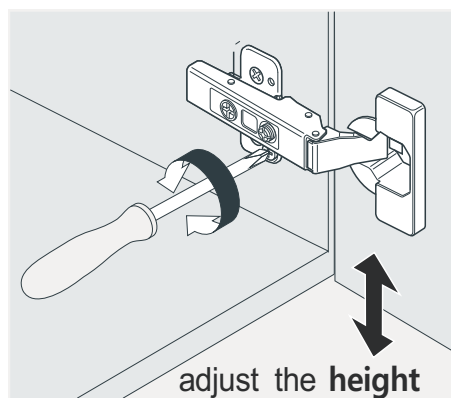

SKU:GS-50048

SIZE:1200x550x850m

PROHIBIT COPY

REQUIRED TOOLS

DRAWER SLIDER ATTACHMENT AND DETACHMENT

INSTALLATION AND ADJUSTMENT OF HINGES

SKU:GS-50048

SIZE:1200x550x850m

PROHIBIT COPY

1: Install BASIN a

2: GLUE AT VANITY

3: Install TOP AT VANITY.

4: Install the pop up and faucet.

5: Install mirror

6: FINISHED FULL SET