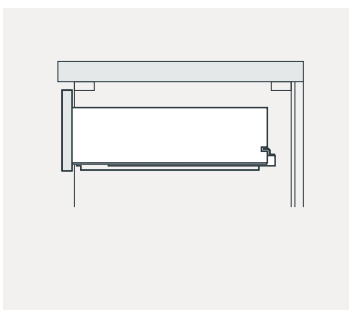

SKU:GS-50048

SIZE:1200x550x850m

PROHIBIT COPY

- Prior to **installation** please check received items **against** the **Packing List**
 Please report any **missing** items to your local dealer **immediately**.
- Protect all **surfaces** from sharp **objects**, high heat sources, direct **prolonged** sunlight and **chemical hazards**.
- **Professional** installation **recommended**.

SKU:GS-50048

SIZE:1200x550x850m

PROHIBIT COPY

REQUIRED TOOLS

DRAWER SLIDER ATTACHMENT AND DETACHMENT

INSTALLATION AND ADJUSTMENT OF HINGES

SKU:GS-50048

SIZE:1200x550x850m

PROHIBIT COPY

1: Install BASIN a

2: GLUE AT VANITY

3: Install TOP AT VANITY.

4: Install the pop up and faucet.

5: Install mirror

6: FINISHED FULL SET