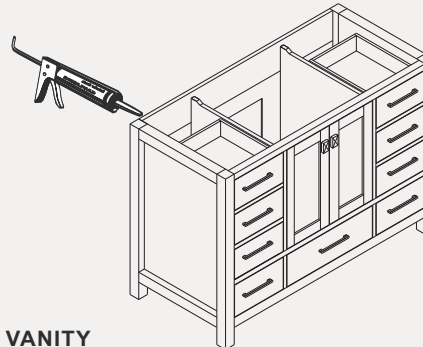

PACKING LIST

Main cabinet/1

Mirror/2

top/3

Ceramic basin/4

POP UP+Drain pipe/5

FAUCET/6

Install screw/7

SKU:GS-50048

SIZE:1200x550x850m

PROHIBIT COPY

REQUIRED TOOLS

DRAWER SLIDER ATTACHMENT AND DETACHMENT

INSTALLATION AND ADJUSTMENT OF HINGES

SKU:GS-50048

SIZE:1200x550x850m

PROHIBIT COPY

1: Install BASIN a

2: GLUE AT VANITY

3: Install TOP AT VANITY.

4: Install the pop up and faucet.

5: Install mirror

6: FINISHED FULL SET