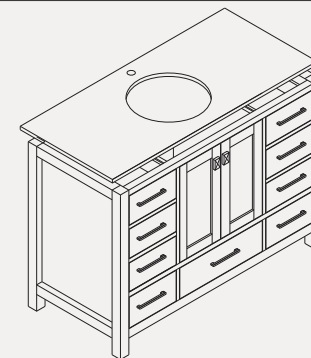

3: Install TOP AT VANITY.