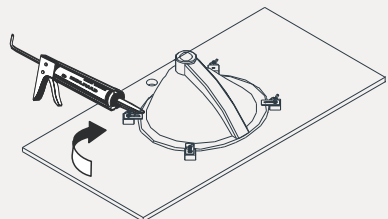

SKU:GS-50048

SIZE:1200x550x850m

PROHIBIT COPY

- Prior to **installation** please check received items **against** the **Packing List**
 Please report any **missing** items to your local dealer **immediately**.
- Protect all **surfaces** from sharp **objects**, high heat sources, direct **prolonged** sunlight and **chemical hazards**.
- **Professional** installation **recommended**.

SKU:GS-50048

SIZE:1200x550x850m

PROHIBIT COPY

REQUIRED TOOLS

DRAWER SLIDER ATTACHMENT AND DETACHMENT

INSTALLATION AND ADJUSTMENT OF HINGES

SKU:GS-50048

SIZE:1200x550x850m

PROHIBIT COPY

1: Install BASIN a

2: GLUE AT VANITY

3: Install TOP AT VANITY.

4: Install the pop up and faucet.

5: Install mirror

6: FINISHED FULL SET