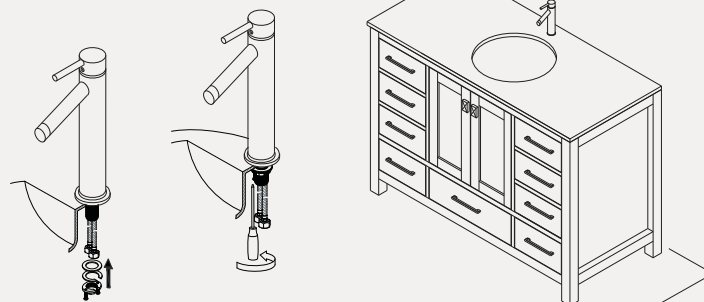

SKU:GS-50048

SIZE:1200x550x850m

PROHIBIT COPY

- Prior to **installation** please check received items **against** the **Packing List**
 Please report any **missing** items to your local dealer **immediately**.
- Protect all **surfaces** from sharp **objects**, high heat sources, direct **prolonged** sunlight and **chemical hazards**.
- **Professional** installation **recommended**.

SKU:GS-50048

SIZE:1200x550x850m

PROHIBIT COPY

REQUIRED TOOLS

DRAWER SLIDER ATTACHMENT AND DETACHMENT

INSTALLATION AND ADJUSTMENT OF HINGES

SKU:GS-50048

SIZE:1200x550x850m

PROHIBIT COPY

1: Install BASIN a

2: GLUE AT VANITY

3: Install TOP AT VANITY.

4: Install the pop up and faucet.

5: Install mirror

6: FINISHED FULL SET