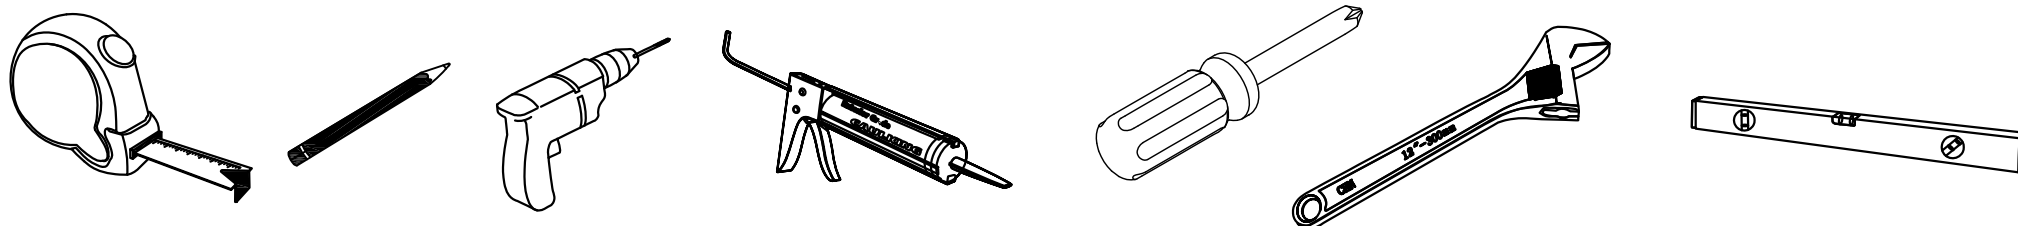

.Professional installation recommended.

PACKING LIST

1. Main cabinet

2. Mirror

3. Basin

4. Pop up+Drain pipe

5. Faucet

6. Screws

7. Install screw

REQUIRED TOOLS**DRAWER SLIDER ATTACHMENT AND DETACHMENT****INSTALLATION AND ADJUSTMENT OF HINGE**