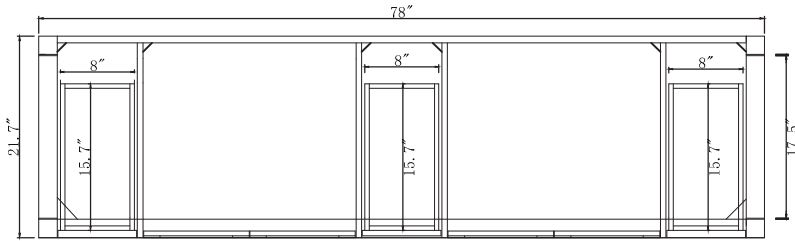

TOP

SIDE

BACK

AVANT
STYLES

SPECIFICATIONS

SKU: MD-2178

NOTES

Countertops are not shown in these diagrams. (Cabinet Only)
Do not expose the surface of the cabinet to corrosive liquids or direct sunlight.
All dimensions and specifications are approximate and subject to change without notice.