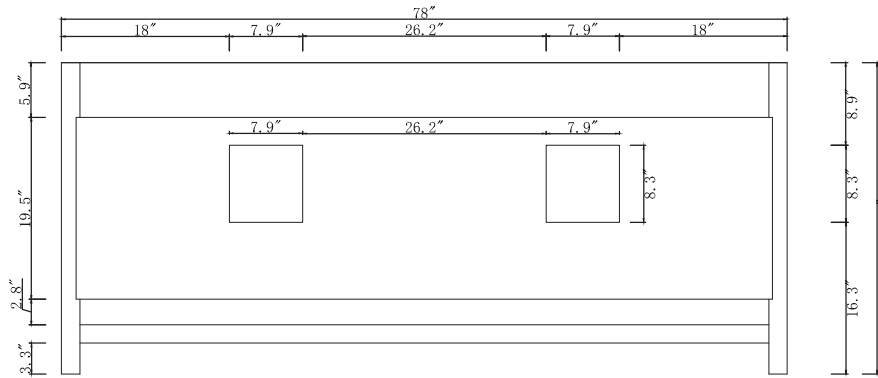

TOP

SIDE

BACK

AVANT
STYLES

SPECIFICATIONS

SKU: MD-2178

NOTES

Countertops are not shown in these diagrams. (Cabinet Only)
Do not expose the surface of the cabinet to corrosive liquids or direct sunlight.
All dimensions and specifications are approximate and subject to change without notice.