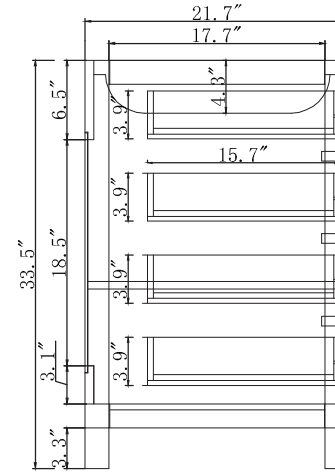

TOP

SIDE

BACK

AVANT
STYLES

SPECIFICATIONS

SKU: MD-2178

NOTES

Countertops are not shown in these diagrams. (Cabinet Only)
Do not expose the surface of the cabinet to corrosive liquids or direct sunlight.
All dimensions and specifications are approximate and subject to change without notice.