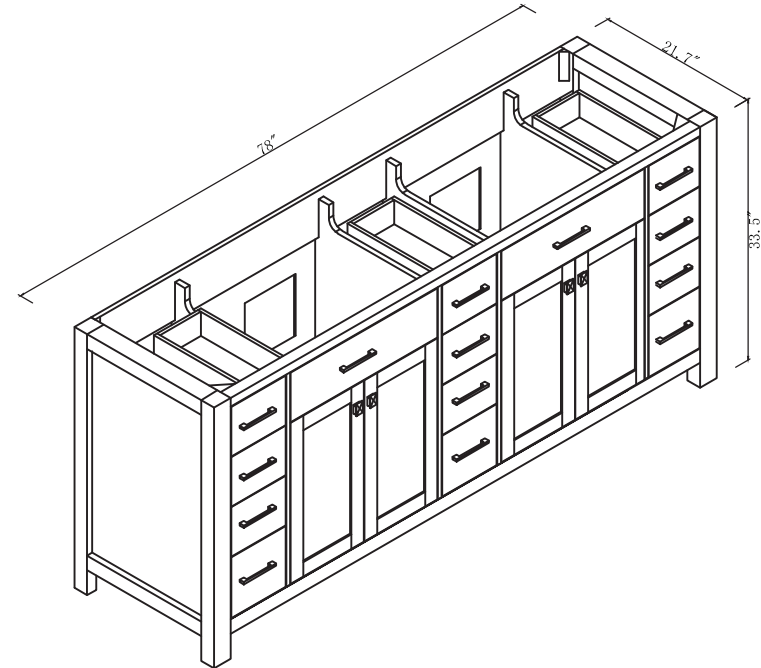

TOP

SIDE

BACK

AVANT
STYLES

SPECIFICATIONS

SKU: MD-2178

NOTES

Countertops are not shown in these diagrams. (Cabinet Only)
Do not expose the surface of the cabinet to corrosive liquids or direct sunlight.
All dimensions and specifications are approximate and subject to change without notice.