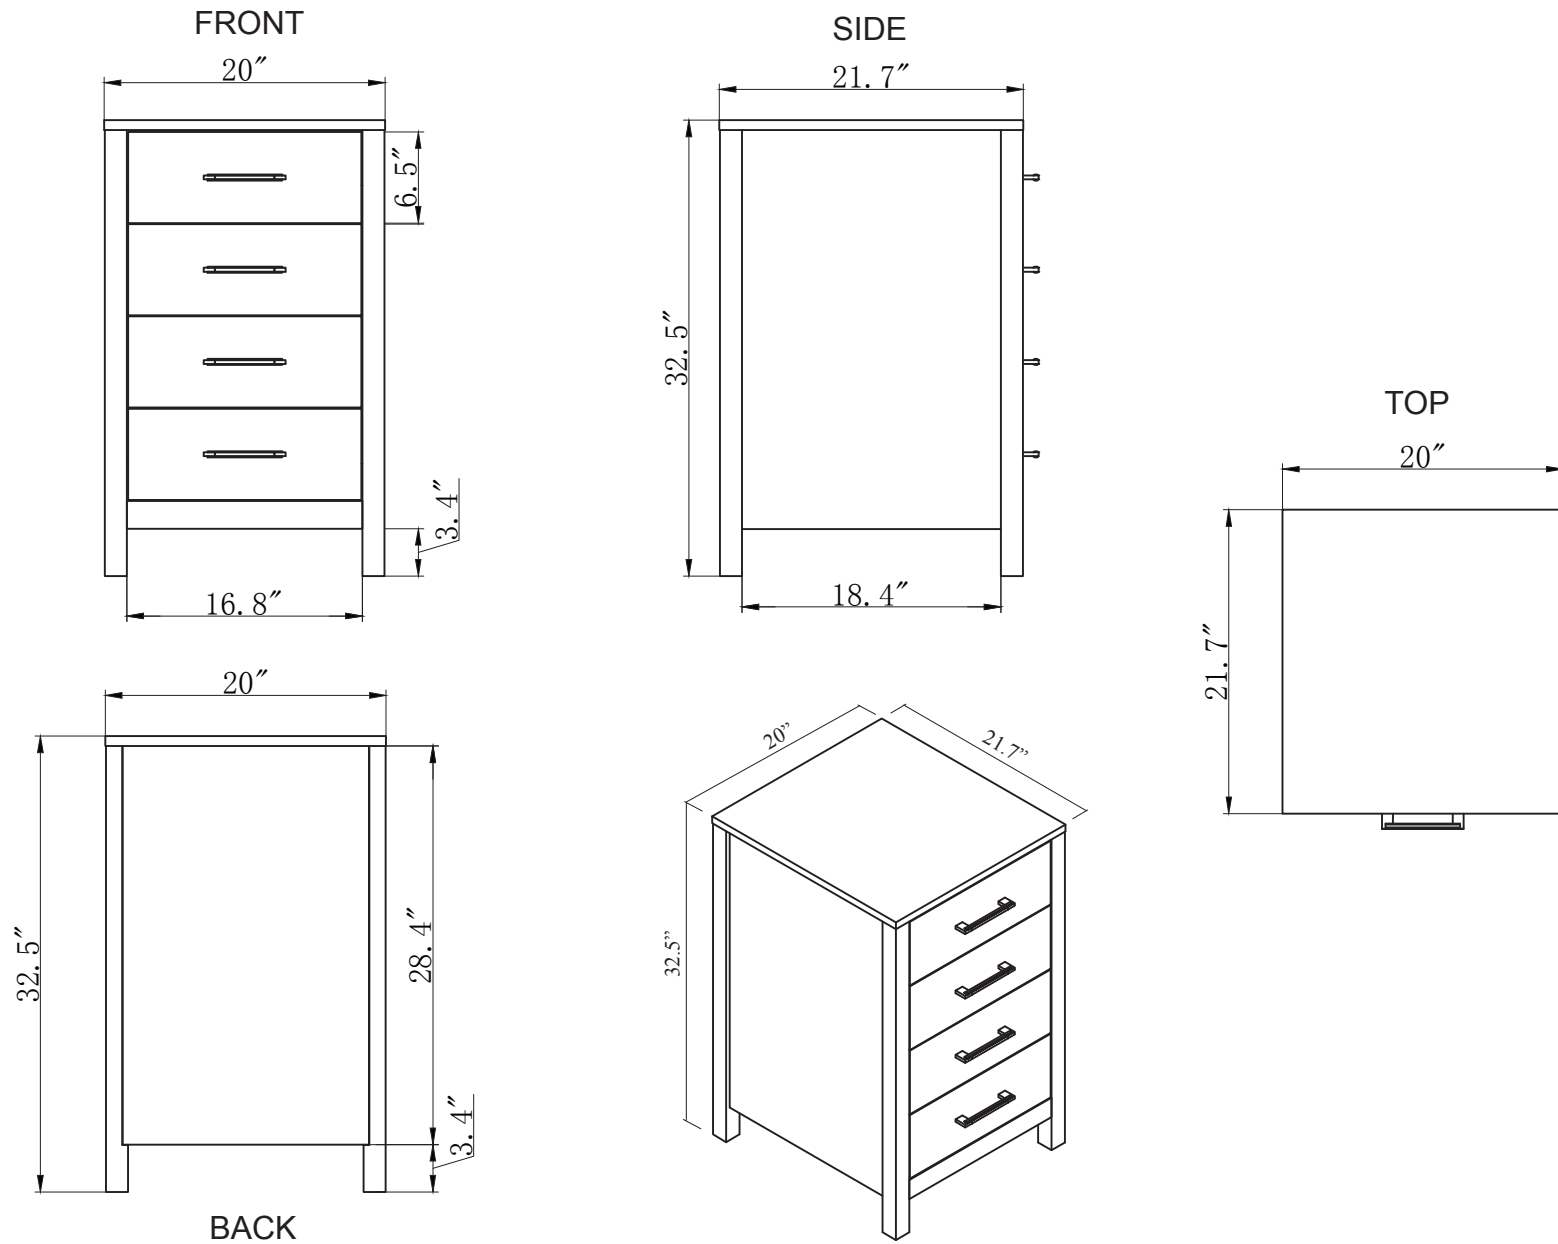

**AVANT**  
STYLES

**SPECIFICATIONS**

**SKU:** MDC-2120

**NOTES**

Countertops are not shown in these diagrams. (Cabinet Only)  
Do not expose the surface of the cabinet to corrosive liquids or direct sunlight.  
All dimensions and specifications are approximate and subject to change without notice.