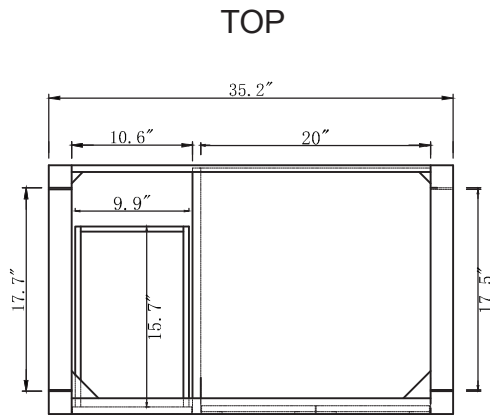

AVANT
STYLES

SPECIFICATIONS

SKU: MS-2136L

REV1.13.18

NOTES

Countertops are not shown in these diagrams. (Cabinet Only)
Do not expose the surface of the cabinet to corrosive liquids or direct sunlight.
All dimensions and specifications are approximate and subject to change without notice.