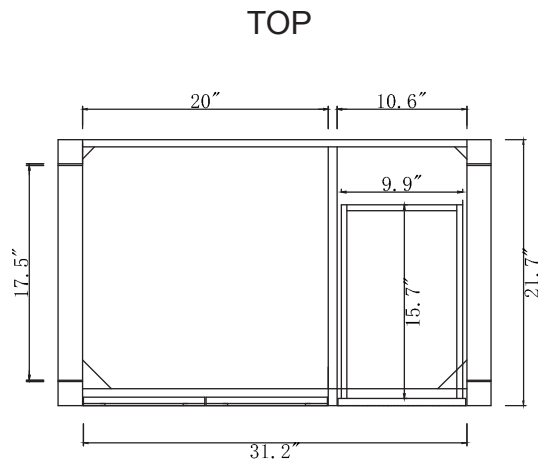

AVANT
STYLES

SPECIFICATIONS

SKU: MS-2136R

REV1.13.18

NOTES

Countertops are not shown in these diagrams. (Cabinet Only)
Do not expose the surface of the cabinet to corrosive liquids or direct sunlight.
All dimensions and specifications are approximate and subject to change without notice.