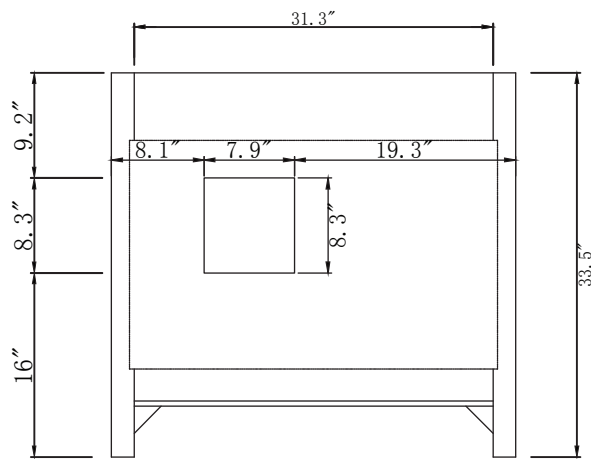

AVANT
STYLES

SPECIFICATIONS

SKU: MS-2136L

REV1.13.18

NOTES

Countertops are not shown in these diagrams. (Cabinet Only)
Do not expose the surface of the cabinet to corrosive liquids or direct sunlight.
All dimensions and specifications are approximate and subject to change without notice.