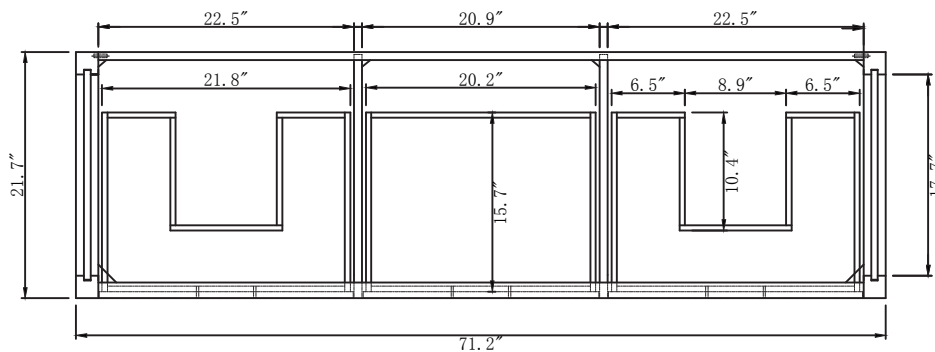

TOP

SIDE

BACK

SPECIFICATIONS

SKU: MD-2272

REV8.8.18

NOTES

Countertops are not shown in these diagrams. (Cabinet Only)
 Do not expose the surface of the cabinet to corrosive liquids or direct sunlight.
 All dimensions and specifications are approximate and subject to change without notice.