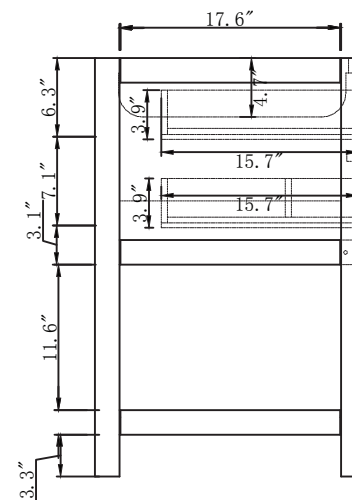

TOP

SIDE

BACK

SPECIFICATIONS

SKU: MD-2272

REV8.8.18

NOTES

Countertops are not shown in these diagrams. (Cabinet Only)
 Do not expose the surface of the cabinet to corrosive liquids or direct sunlight.
 All dimensions and specifications are approximate and subject to change without notice.