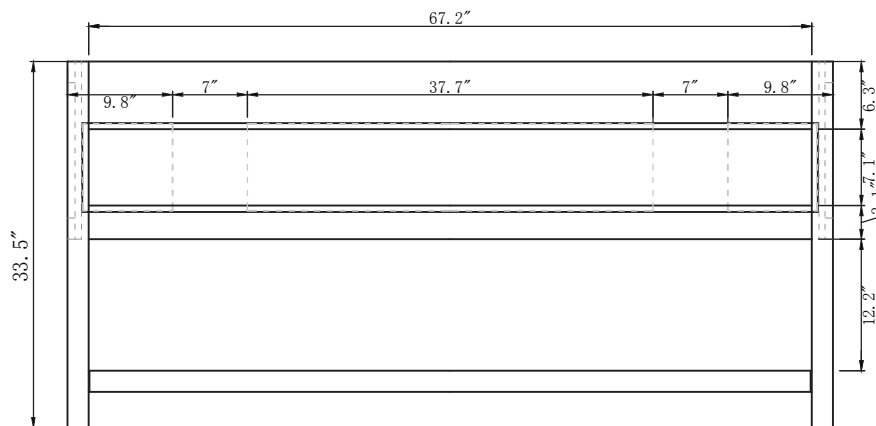

TOP

SIDE

BACK

SPECIFICATIONS

SKU: MD-2272

REV8.8.18

NOTES

Countertops are not shown in these diagrams. (Cabinet Only)
 Do not expose the surface of the cabinet to corrosive liquids or direct sunlight.
 All dimensions and specifications are approximate and subject to change without notice.