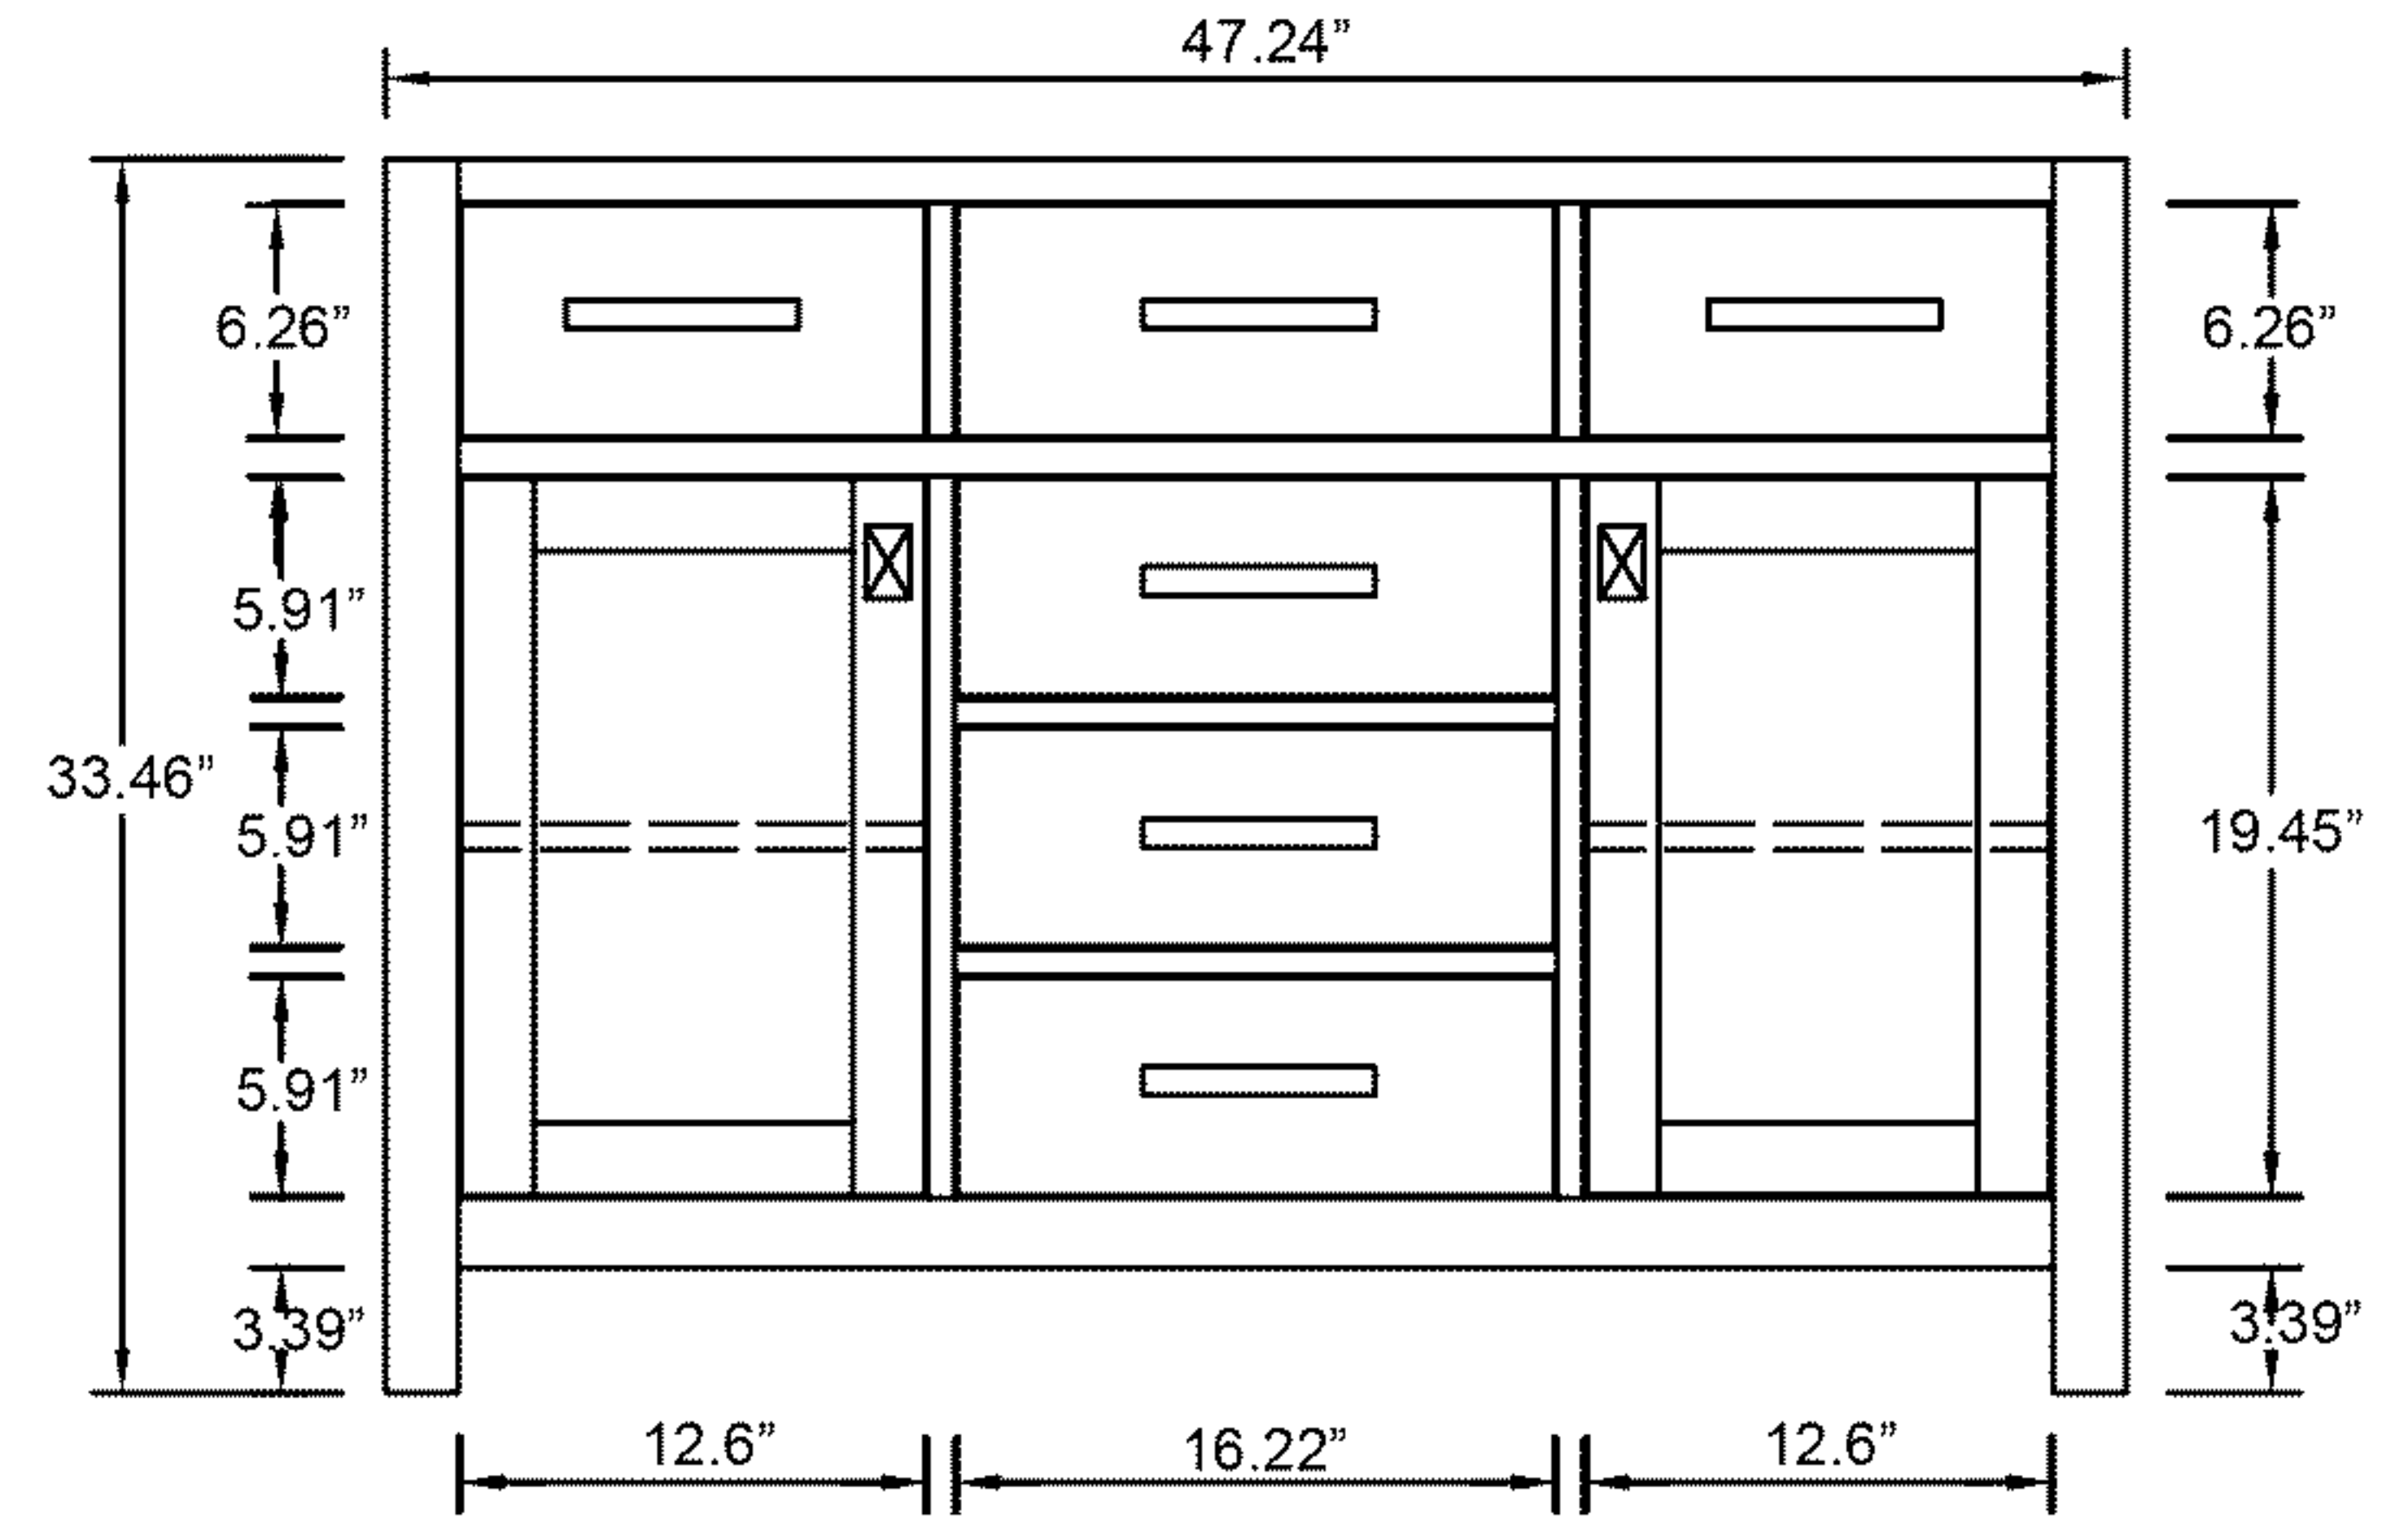

VIRTUUSA

Caroline 48" MS-2048

- -Check your product package for the "list of standard accessories" and make sure all the accessories in the list are included; if there is a defect/missing parts; please contact the local dealer immediately.
- -DO NOT let anything sharp puncture, scrape, or scratch the cabinet surface.
- -DO NOT leave any part of the cabinet under direct sunlight; it will cause partial aberrations in the cabinet color.
- -DO NOT place hot items on the surface of cabinet directly; insulate with a cushion, if needed.
- -DO NOT expose the surface of the cabinet to corrosive liquids, such as: alcohol, banana oil, gasoline, nail polish, acids, alkali, etc.

Front View

Virtu USA vanities are hand-crafted and may vary with a minor manufacturing tolerance.

Natural stone characteristics are very subjective and may vary with natural veining, crystallization and lining.