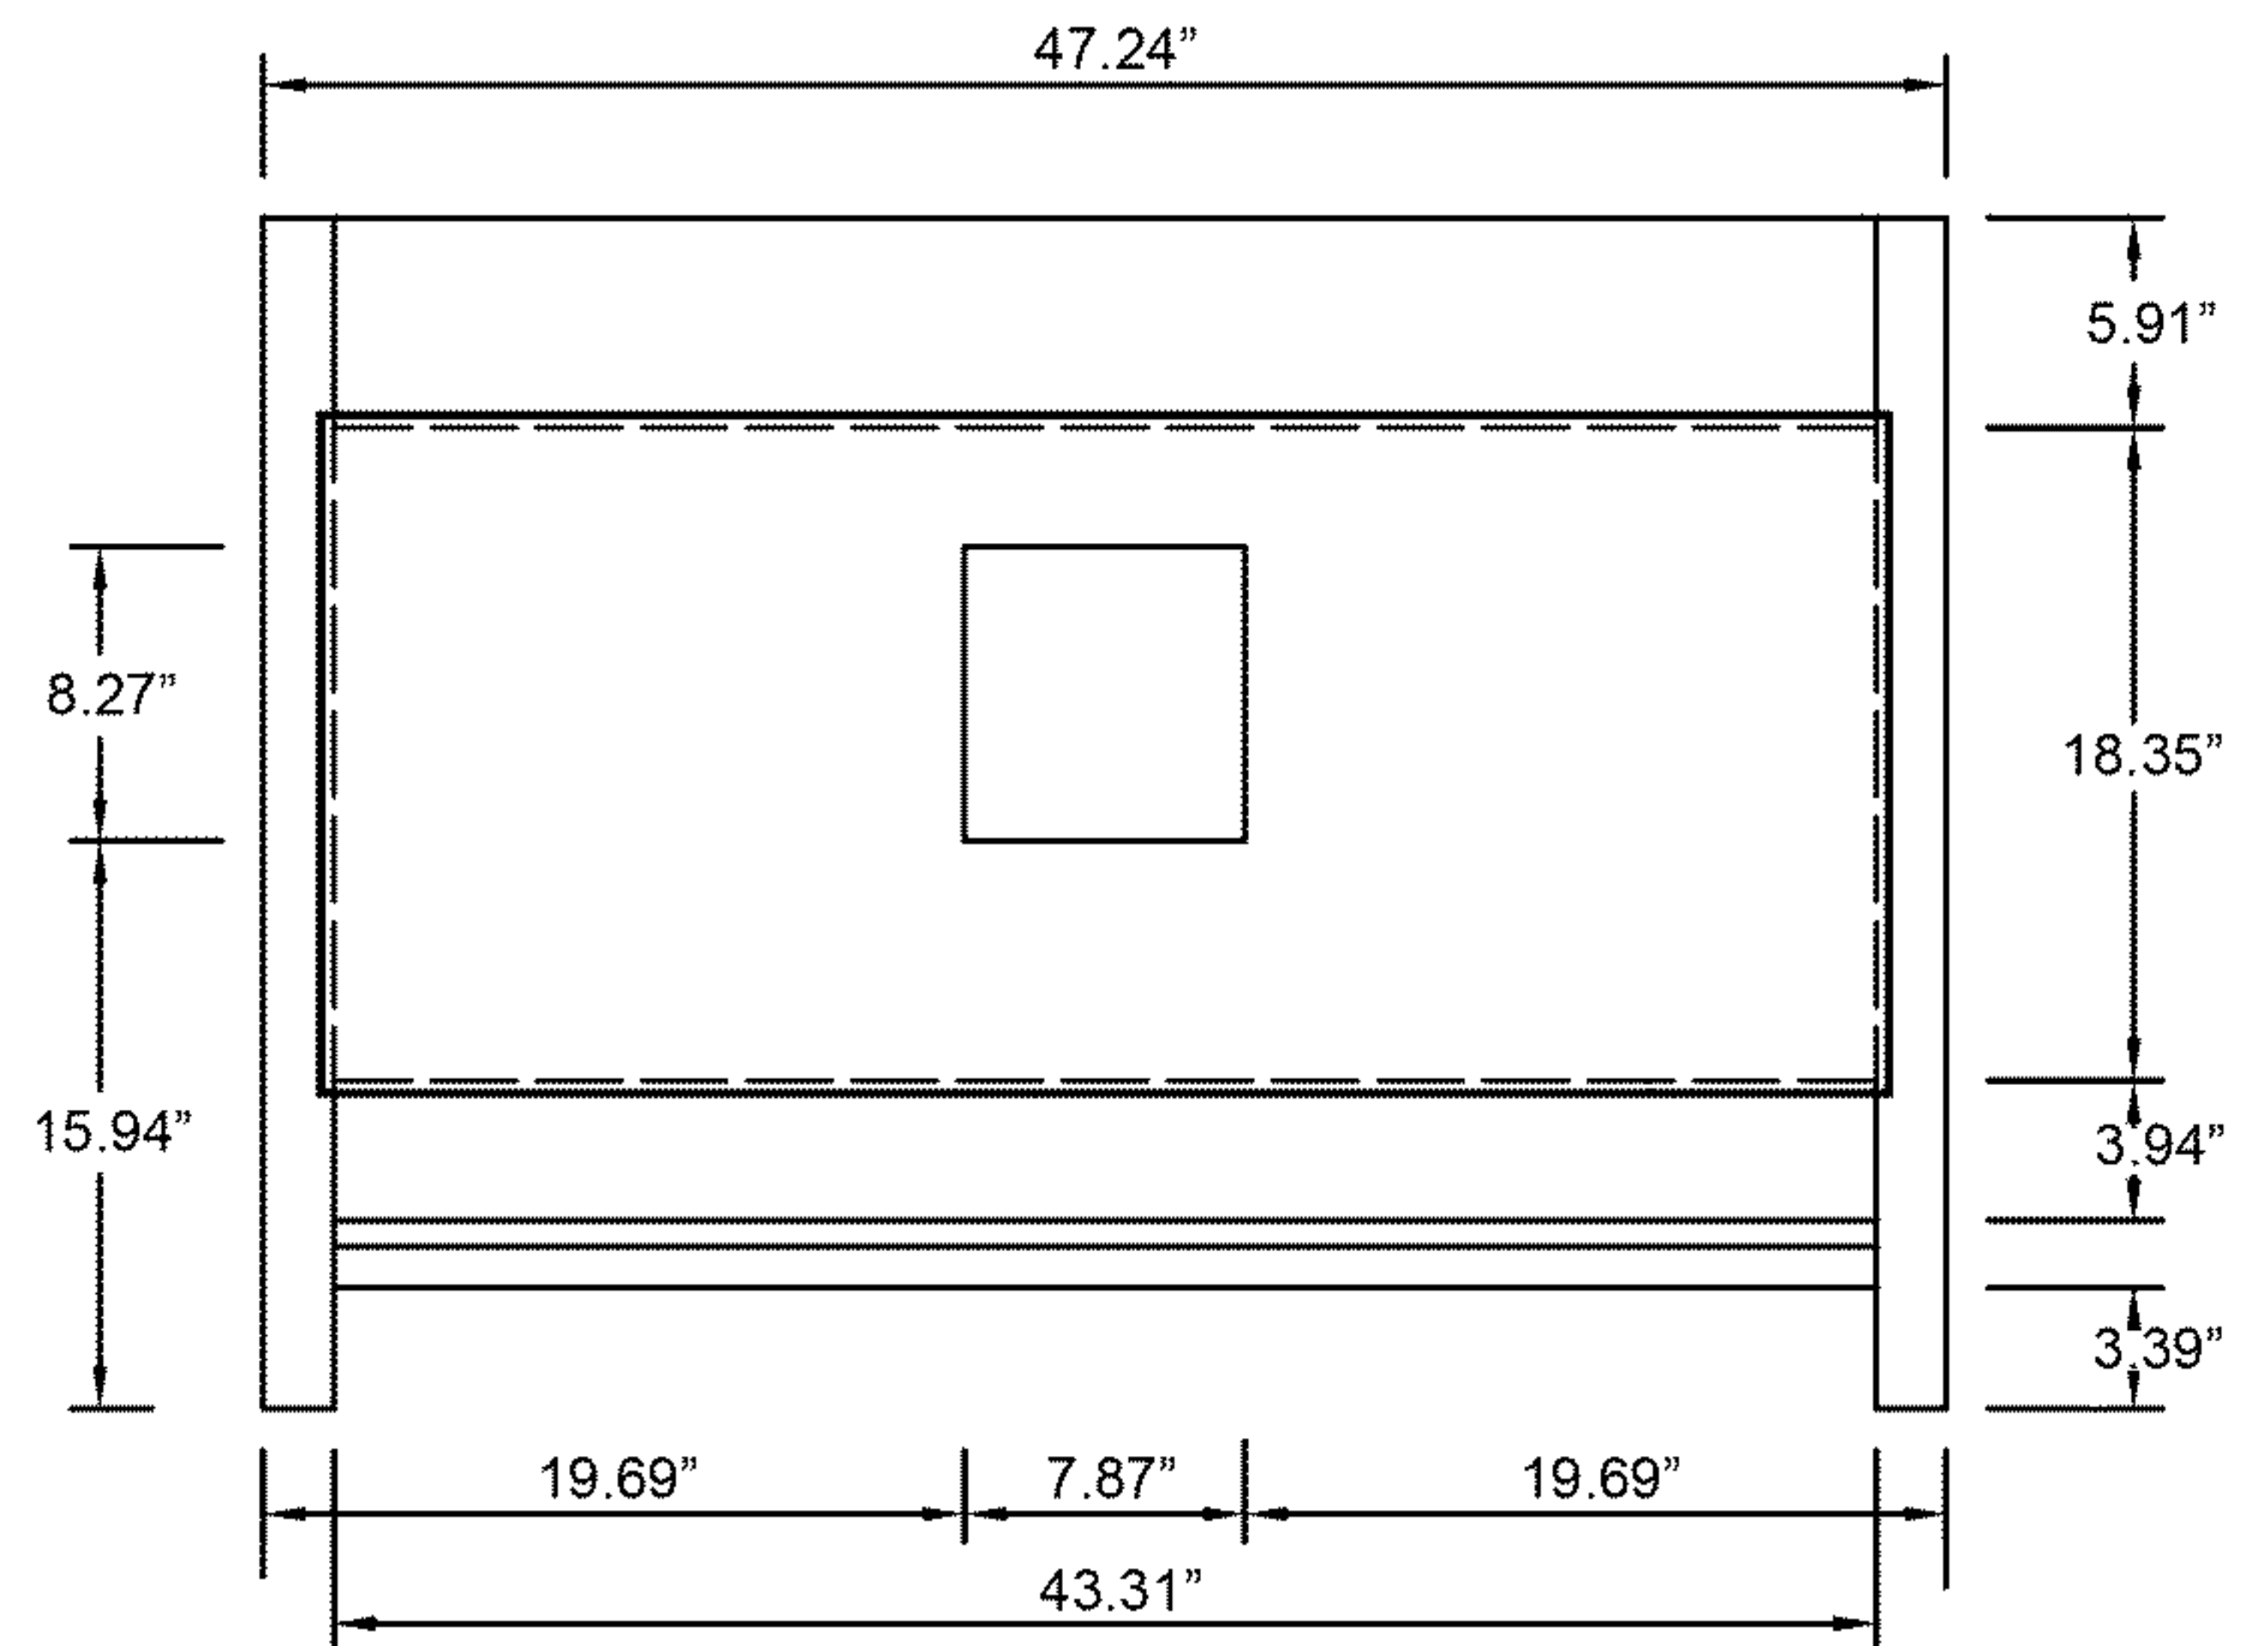

VIRTUUSA

Caroline 48" MS-2048

- -Check your product package for the "list of standard accessories" and make sure all the accessories in the list are included; if there is a defect/missing parts; please contact the local dealer immediately.
- -DO NOT let anything sharp puncture, scrape, or scratch the cabinet surface.
- -DO NOT leave any part of the cabinet under direct sunlight; it will cause partial aberrations in the cabinet color.
- -DO NOT place hot items on the surface of cabinet directly; insulate with a cushion, if needed.
- -DO NOT expose the surface of the cabinet to corrosive liquids, such as: alcohol, banana oil, gasoline, nail polish, acids, alkali, etc.

Back View

Virtu USA vanities are hand-crafted and may vary with a minor manufacturing tolerance.

Natural stone characteristics are very subjective and may vary with natural veining, crystallization and lining.