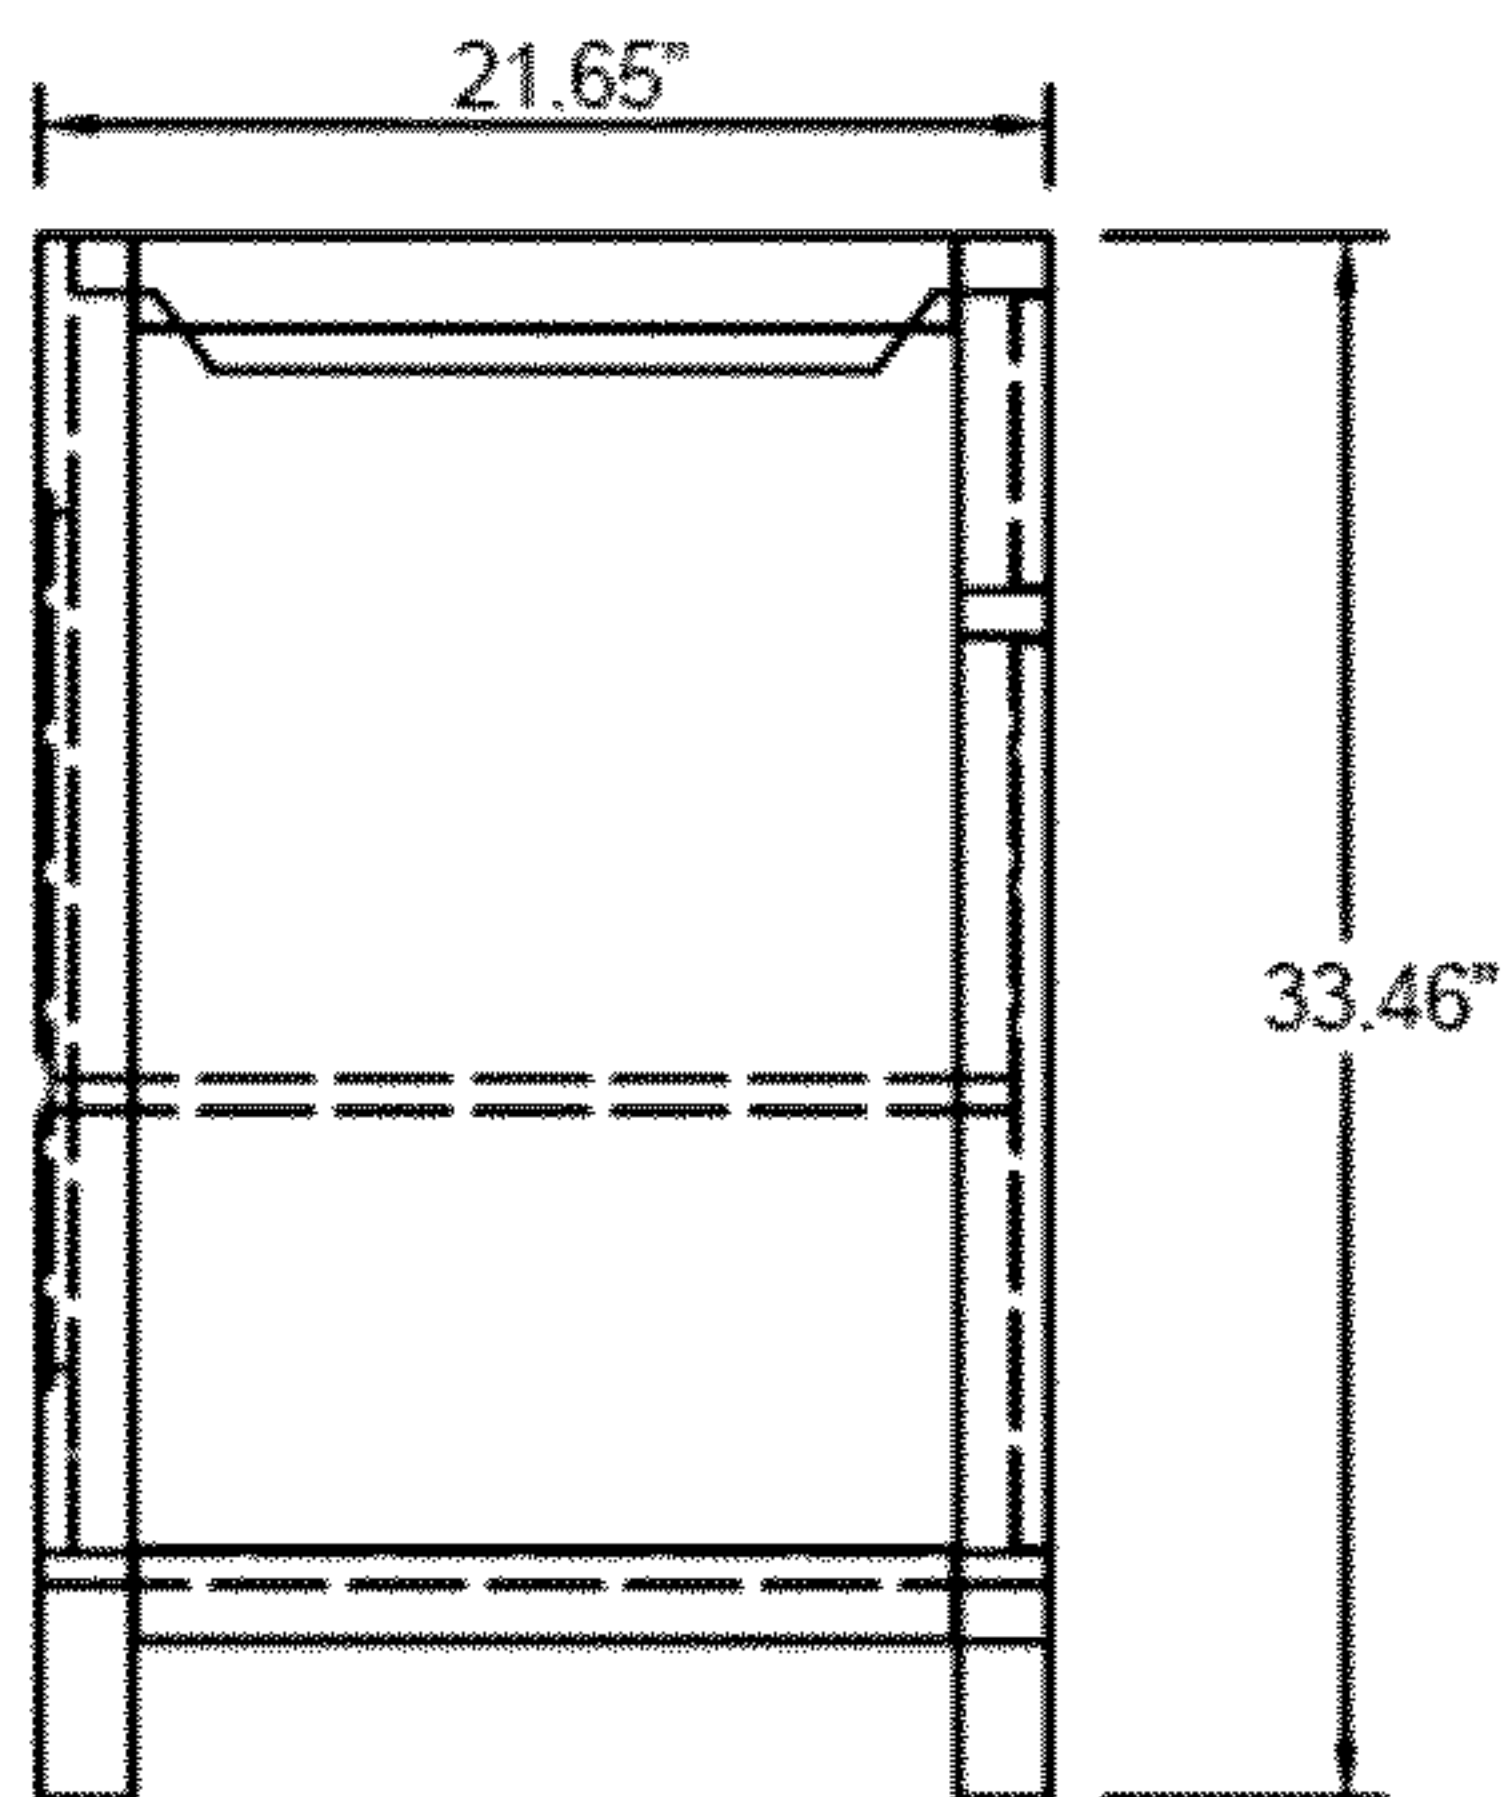

# Caroline 48" MS-2048

- Check your product package for the "list of standard accessories" and make sure all the accessories in the list are included; if there is a defect/missing parts; please contact the local dealer immediately.
- DO NOT let anything sharp puncture, scrape, or scratch the cabinet surface.
- DO NOT leave any part of the cabinet under direct sunlight; it will cause partial aberrations in the cabinet color.
- DO NOT place hot items on the surface of cabinet directly; insulate with a cushion, if needed.
- DO NOT expose the surface of the cabinet to corrosive liquids, such as: alcohol, banana oil, gasoline, nail polish, acids, alkali, etc.