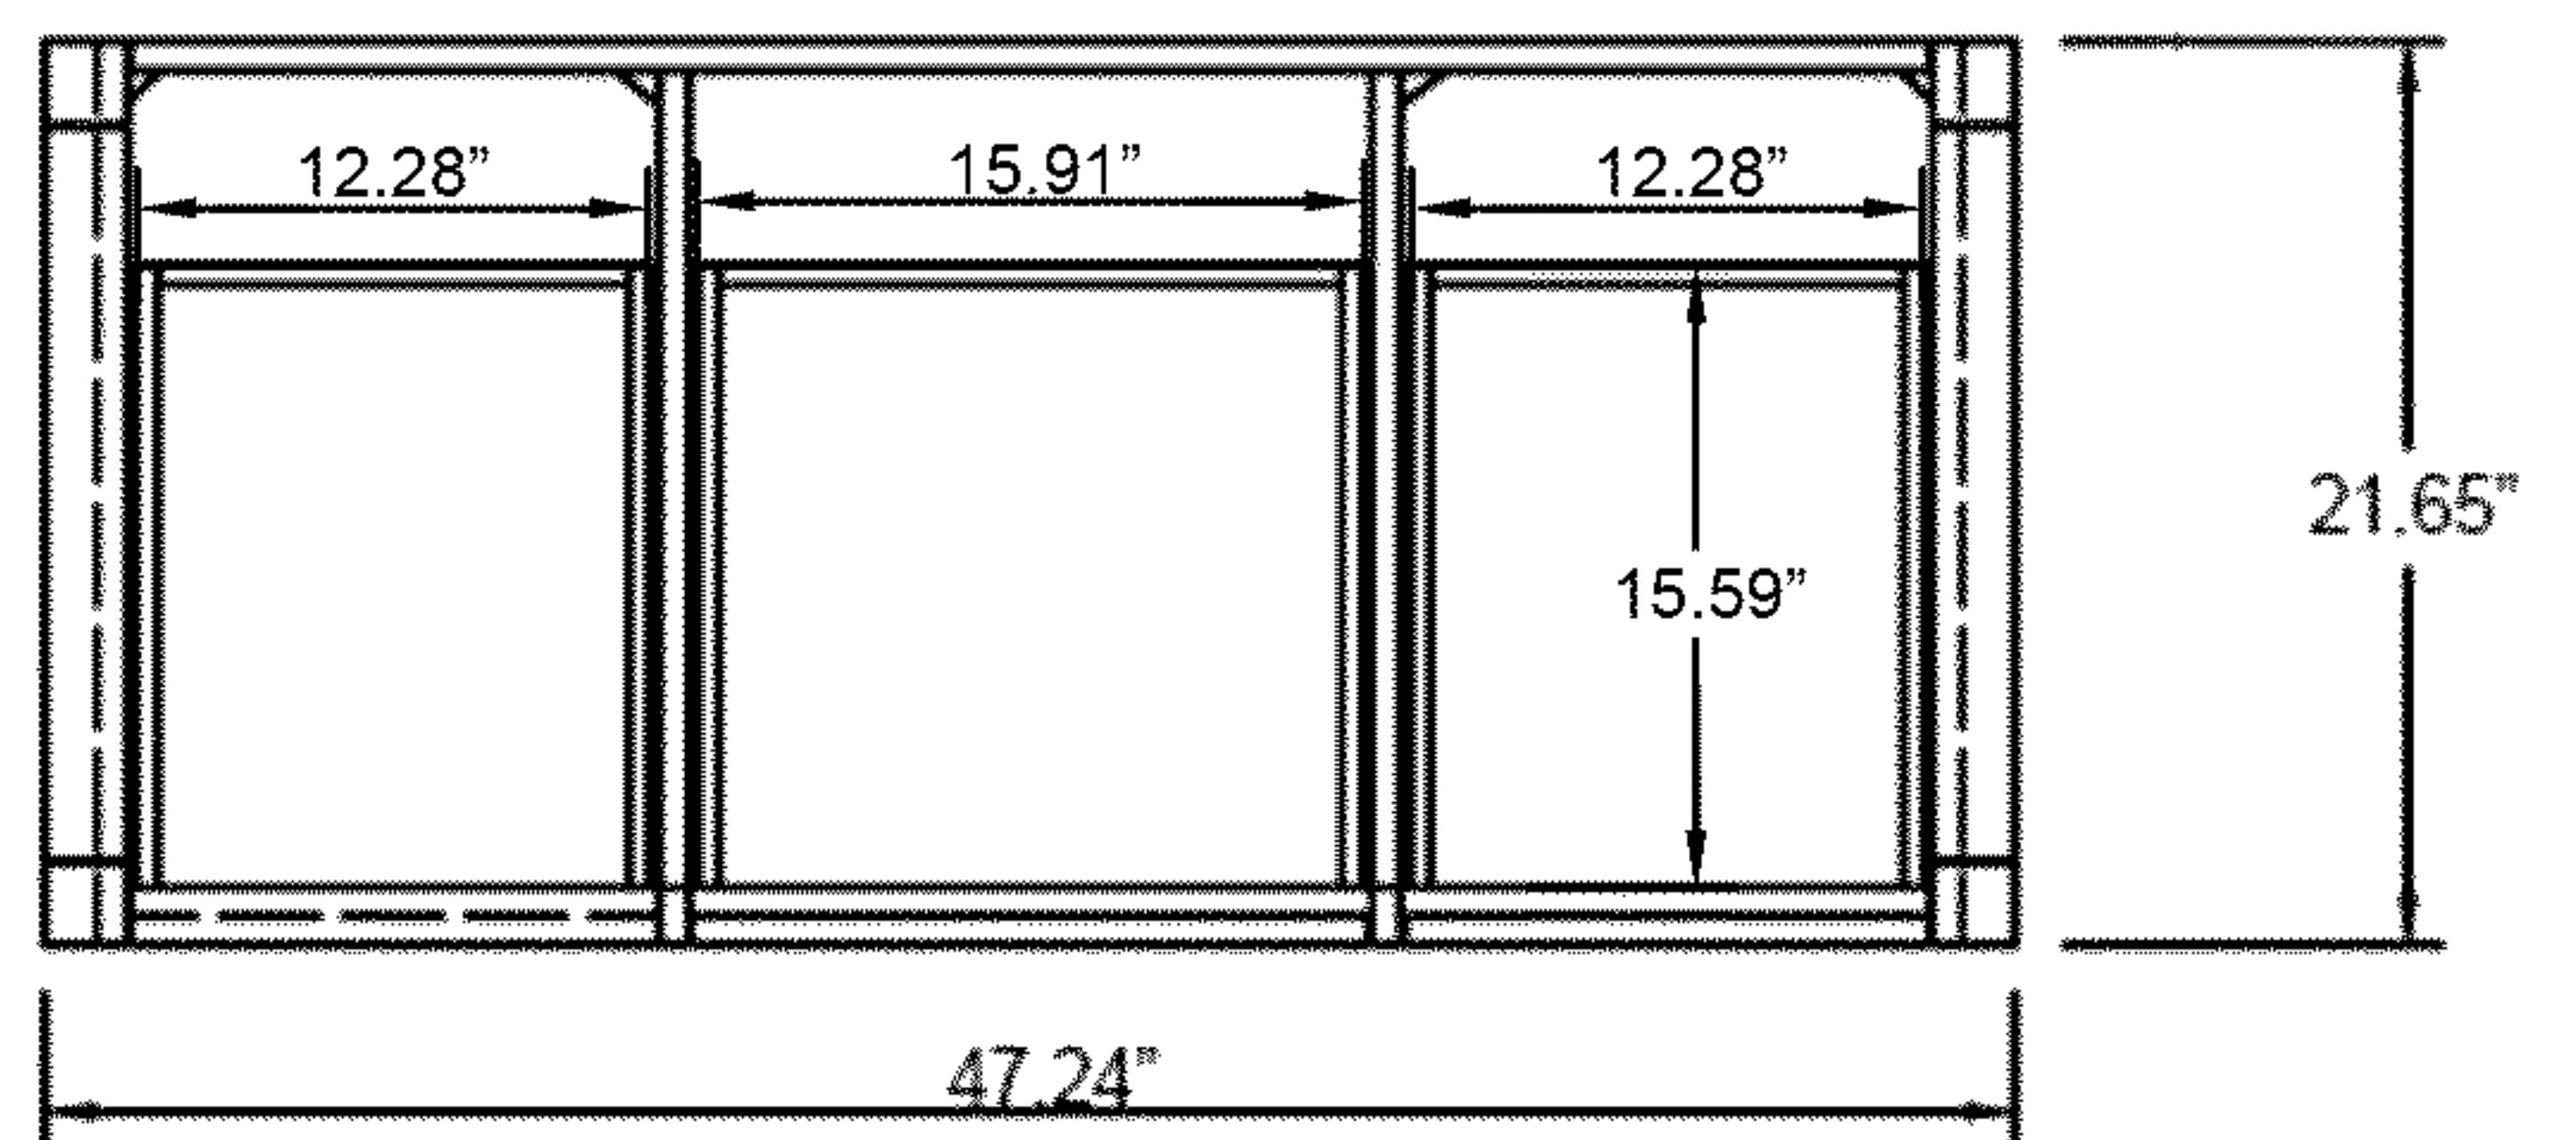

Top View

Virtu USA vanities are hand-crafted and may vary with a minor manufacturing tolerance.

Natural stone characteristics are very subjective and may vary with natural veining, crystallization and lining.