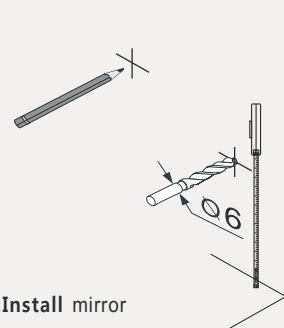

REQUIRED TOOLS

DRAWER SLIDER ATTACHMENT AND DETACHMENT

INSTALLATION AND ADJUSTMENT OF HINGES

SKU:MS-2048

SIZE:1200x550x850m

PROHIBIT COPY

1: Install BASIN a

2: GLUE AT VANITY

3: Install TOP AT VANITY.

4: Install the pop up and faucet.

5: Install mirror

6: FINISHED FULL SET