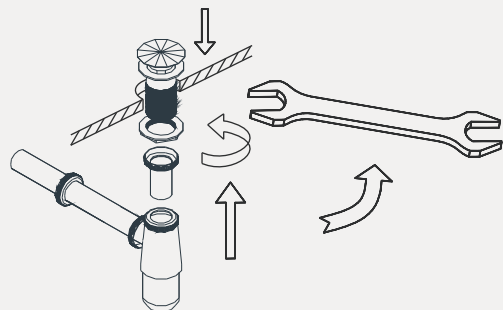

REQUIRED TOOLS

DRAWER SLIDER ATTACHMENT AND DETACHMENT

INSTALLATION AND ADJUSTMENT OF HINGES

SKU:MS-2048

SIZE:1200x550x850m

PROHIBIT COPY

1: Install BASIN a

2: GLUE AT VANITY

3: Install TOP AT VANITY.

4: Install the pop up and faucet.

5: Install mirror

6: FINISHED FULL SET