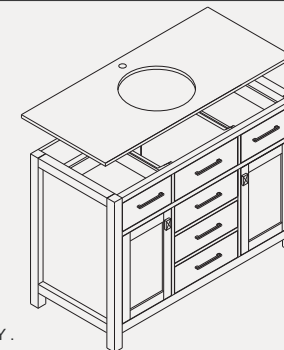

PACKING LIST

Main cabinet/1

Mirror/2

top/3

Ceramic basin/4

POP UP+Drain pipe/5

FAUCET/6

Install screw/7

REQUIRED TOOLS

DRAWER SLIDER ATTACHMENT AND DETACHMENT

INSTALLATION AND ADJUSTMENT OF HINGES

SKU:MS-2048

SIZE:1200x550x850m

PROHIBIT COPY

1: Install BASIN a

2: GLUE AT VANITY