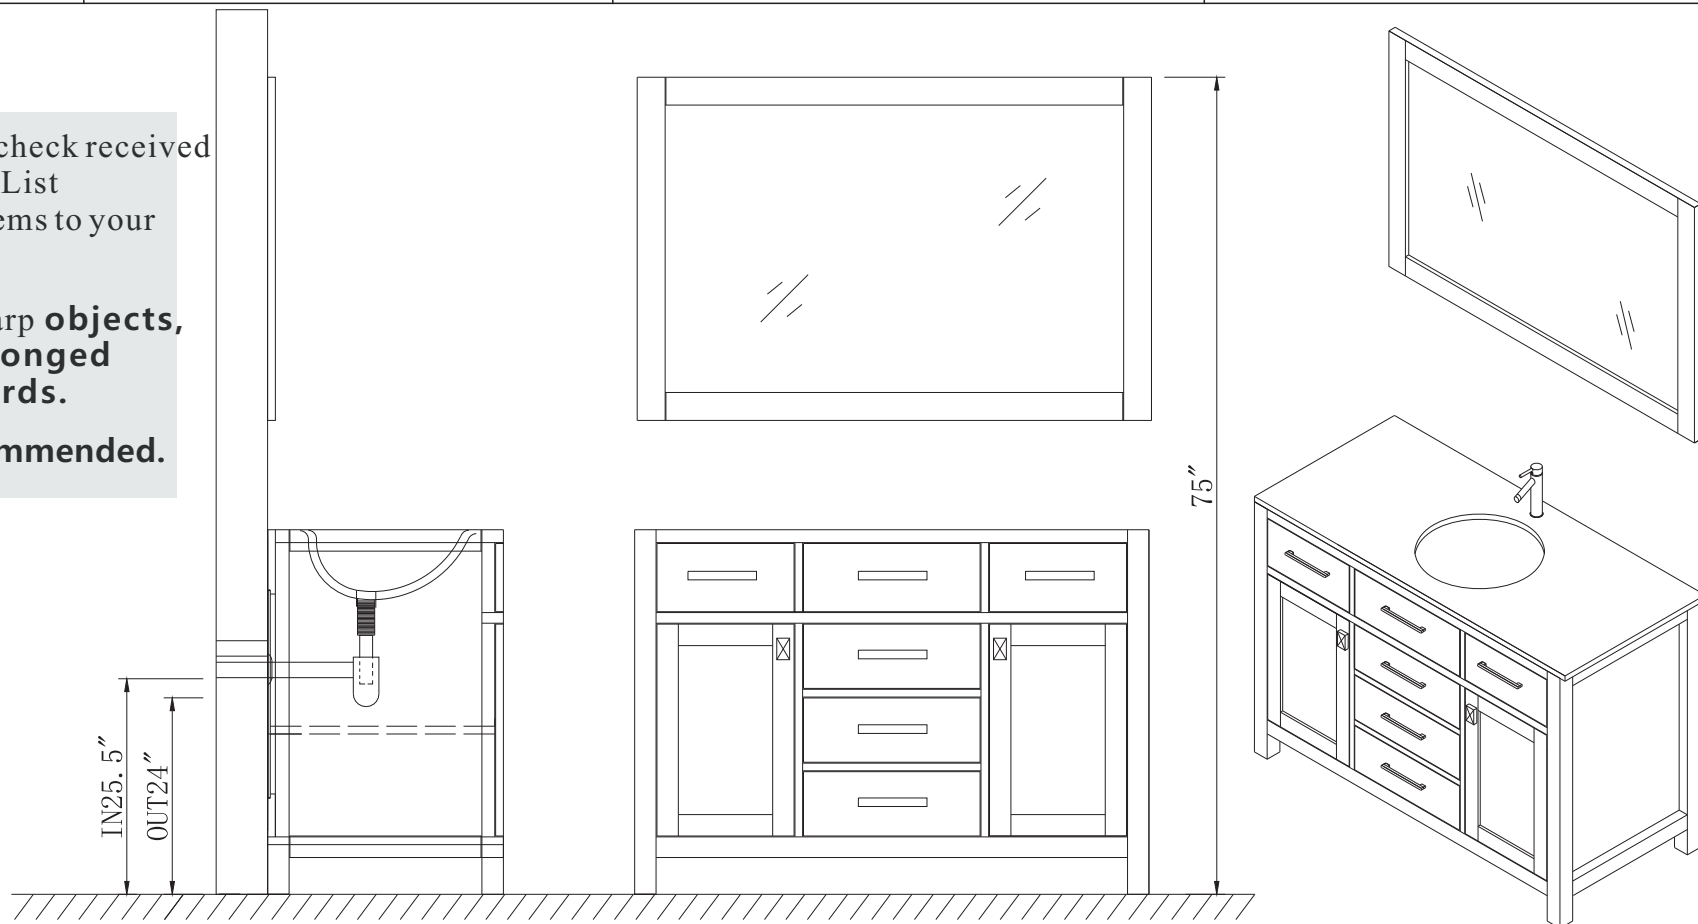

SKU:MS-2048

SIZE:1200x550x850m

PROHIBIT COPY

- Prior to **installation** please check received items **against** the **Packing List**
Please report any **missing** items to your local dealer **immediately**.
- Protect all **surfaces** from sharp **objects**, high heat sources, direct **prolonged** sunlight and **chemical hazards**.
- **Professional** installation recommended.

PACKING LIST

Main cabinet/1

Mirror/2

top/3

Ceramic basin/4

POP UP+Drain pipe/5

FAUCET/6

Install screw/7

REQUIRED TOOLS

DRAWER SLIDER ATTACHMENT AND DETACHMENT

INSTALLATION AND ADJUSTMENT OF HINGES

SKU:MS-2048

SIZE:1200x550x850m

PROHIBIT COPY

1: Install BASIN a

2: GLUE AT VANITY

3: Install TOP AT VANITY.

4: Install the pop up and faucet.

5: Install mirror

6: FINISHED FULL SET