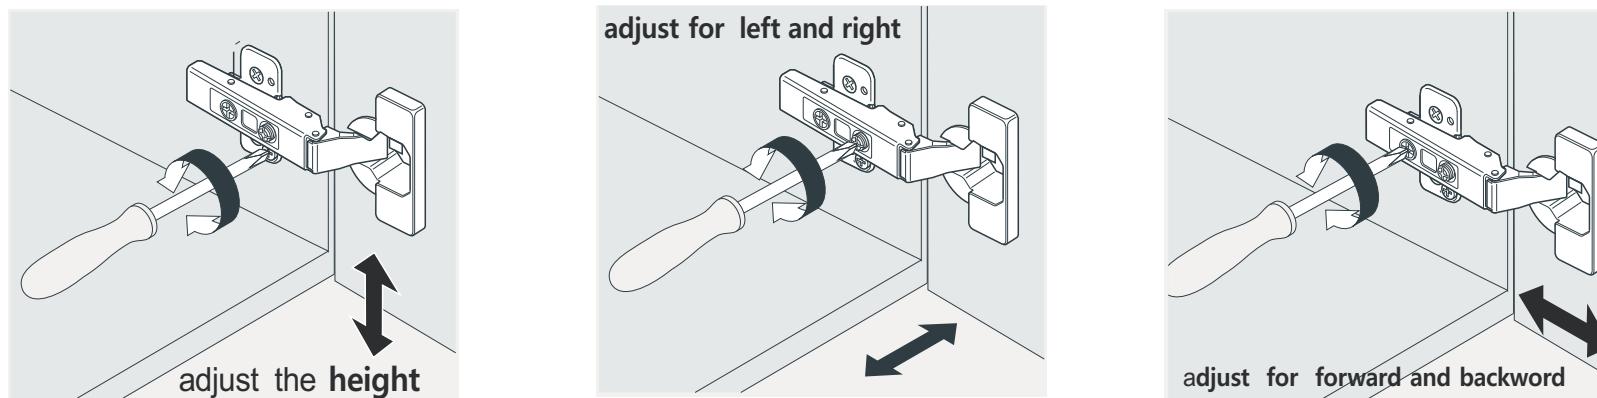

PACKING LIST

Main cabinet/1

Mirror/2

top/3

Ceramic basin/4

POP UP+Drain pipe/5

FAUCET/6

Install screw/7

REQUIRED TOOLS

DRAWER SLIDER ATTACHMENT AND DETACHMENT

INSTALLATION AND ADJUSTMENT OF HINGES

SKU:MS-2048

SIZE:1200x550x850m

PROHIBIT COPY

1: Install BASIN a

2: GLUE AT VANITY

3: Install TOP AT VANITY.

4: Install the pop up and faucet.

5: Install mirror

6: FINISHED FULL SET