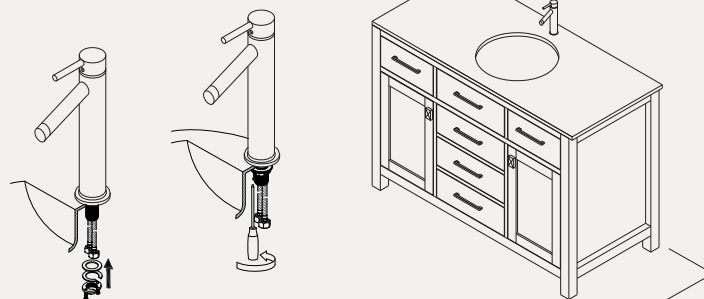

REQUIRED TOOLS

DRAWER SLIDER ATTACHMENT AND DETACHMENT

INSTALLATION AND ADJUSTMENT OF HINGES

SKU:MS-2048

SIZE:1200x550x850m

PROHIBIT COPY

1: Install BASIN a

2: GLUE AT VANITY

3: Install TOP AT VANITY.

4: Install the pop up and faucet.

5: Install mirror

6: FINISHED FULL SET