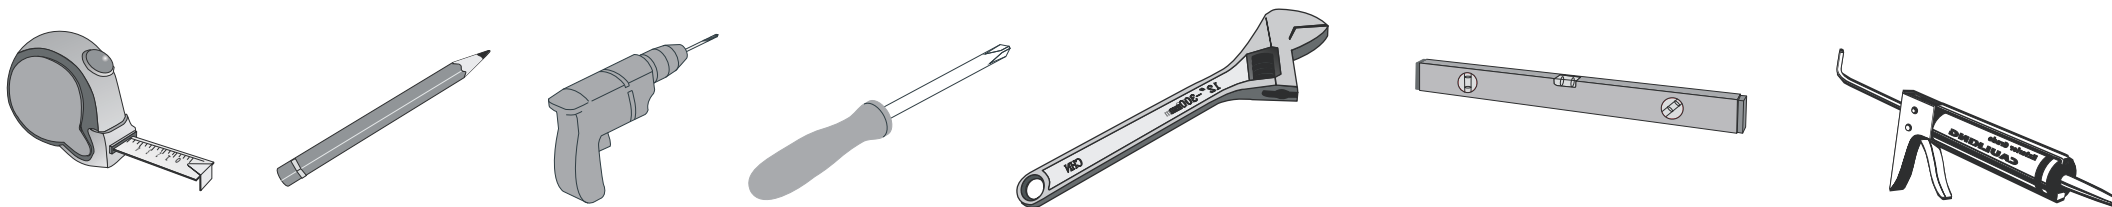

SKU:MS-2048

SIZE:1200x550x850m

PROHIBIT COPY

- Prior to **installation** please check received items **against** the **Packing List**
Please report any **missing** items to your local dealer **immediately**.
- Protect all **surfaces** from sharp **objects**, high heat sources, direct **prolonged** sunlight and **chemical hazards**.
- **Professional** installation recommended.

PACKING LIST

Main cabinet/1

Mirror/2

top/3

Ceramic basin/4

POP UP+Drain pipe/5

FAUCET/6

Install screw/7

REQUIRED TOOLS

DRAWER SLIDER ATTACHMENT AND DETACHMENT

INSTALLATION AND ADJUSTMENT OF HINGES

SKU:MS-2048

SIZE:1200x550x850m

PROHIBIT COPY

1: Install BASIN a

2: GLUE AT VANITY

3: Install TOP AT VANITY.

4: Install the pop up and faucet.

5: Install mirror

6: FINISHED FULL SET