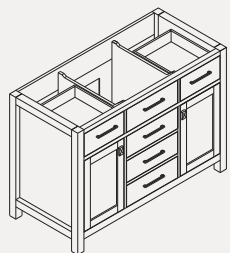

SKU:MS-2048

SIZE:1200x550x850m

PROHIBIT COPY

- Prior to **installation** please check received items **against** the **Packing List**
Please report any **missing** items to your local dealer **immediately**.
- Protect all **surfaces** from sharp **objects**, high heat sources, direct **prolonged** sunlight and **chemical hazards**.
- **Professional** installation recommended.

PACKING LIST

Main cabinet/1

Mirror/2

top/3

Ceramic basin/4

POP UP+Drain pipe/5

FAUCET/6

Install screw/7

REQUIRED TOOLS

DRAWER SLIDER ATTACHMENT AND DETACHMENT

INSTALLATION AND ADJUSTMENT OF HINGES

SKU:MS-2048

SIZE:1200x550x850m

PROHIBIT COPY

1: Install BASIN a

2: GLUE AT VANITY