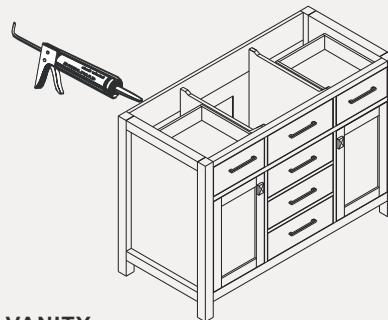

PACKING LIST

Main cabinet/1

Mirror/2

top/3

Ceramic basin/4

POP UP+Drain pipe/5

FAUCET/6

Install screw/7

REQUIRED TOOLS

DRAWER SLIDER ATTACHMENT AND DETACHMENT

INSTALLATION AND ADJUSTMENT OF HINGES

SKU:MS-2048

SIZE:1200x550x850m

PROHIBIT COPY

1: Install BASIN a

2: GLUE AT VANITY

3: Install TOP AT VANITY.

4: Install the pop up and faucet.

5: Install mirror

6: FINISHED FULL SET