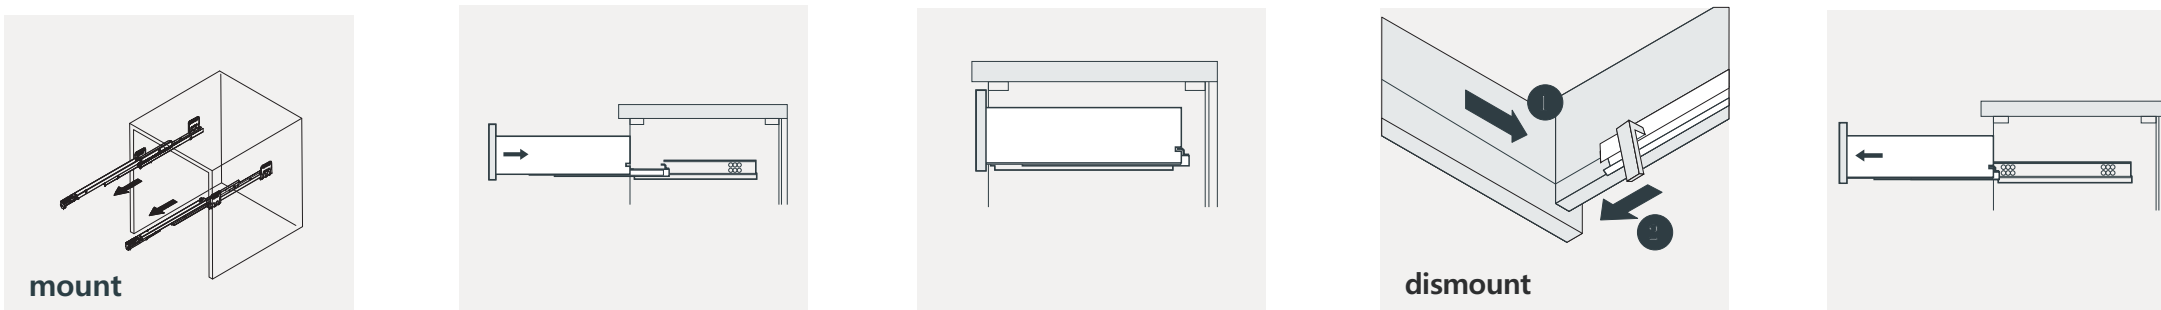

SKU:MS-2048

SIZE:1200x550x850m

PROHIBIT COPY

- Prior to **installation** please check received items **against** the **Packing List**
Please report any **missing** items to your local dealer **immediately**.
- Protect all **surfaces** from sharp **objects**, high heat sources, direct **prolonged** sunlight and **chemical hazards**.
- **Professional** installation recommended.

PACKING LIST

Main cabinet/1

Mirror/2

top/3

Ceramic basin/4

POP UP+Drain pipe/5

FAUCET/6

Install screw/7

REQUIRED TOOLS

DRAWER SLIDER ATTACHMENT AND DETACHMENT

INSTALLATION AND ADJUSTMENT OF HINGES

SKU:MS-2048

SIZE:1200x550x850m

PROHIBIT COPY

1: Install BASIN a

2: GLUE AT VANITY

3: Install TOP AT VANITY.

4: Install the pop up and faucet.

5: Install mirror

6: FINISHED FULL SET