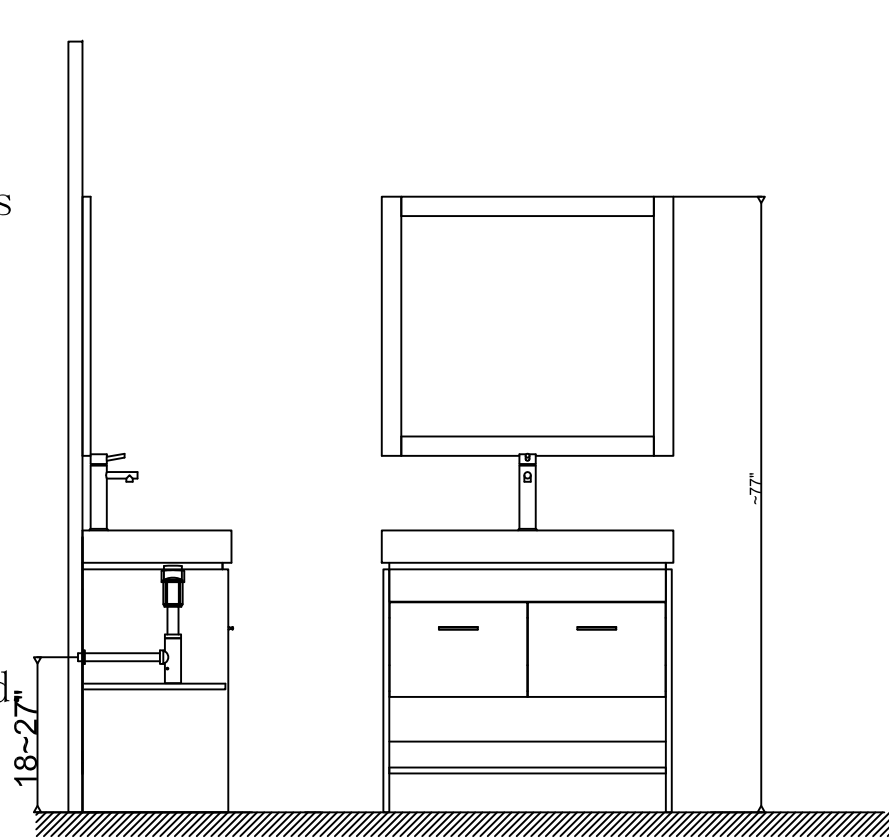

.Professional installation recommended.

**PACKING LIST**

1. Main cabinet

2. Mirror

3. Basin

4. Pop up+Drain pipe

5. Faucet

6. Install screw

**REQUIRED TOOLS****DRAWER SLIDER ATTACHMENT AND DETACHMENT****INSTALLATION AND ADJUSTION OF HINGE**

SKU : MS-555

SIZE:900x460x860

**PROHIBIT COPY**