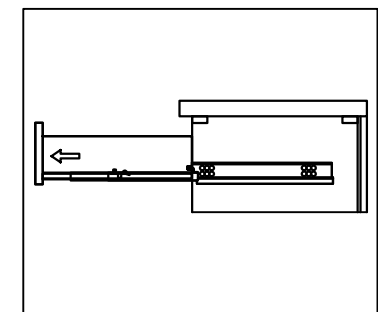

.Professional installation recommended.

**PACKING LIST**

1. Main cabinet

2. Mirror

3. Basin

4. Pop up+Drain pipe

5. Faucet

6. Install screw

**REQUIRED TOOLS****DRAWER SLIDER ATTACHMENT AND DETACHMENT****INSTALLATION AND ADJUSTION OF HINGE**

SKU : MS-555

SIZE:900x460x860

**PROHIBIT COPY**