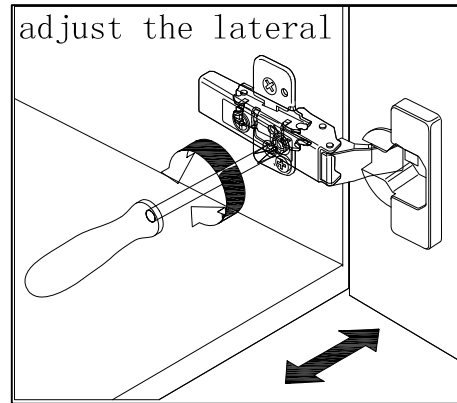

.Professional installation recommended.

**PACKING LIST**

1. Main cabinet

2. Mirror

3. Basin

4. Pop up+Drain pipe

5. Faucet

6. Install screw

**REQUIRED TOOLS****DRAWER SLIDER ATTACHMENT AND DETACHMENT****INSTALLATION AND ADJUSTION OF HINGE**

SKU : MS-555

SIZE:900x460x860

**PROHIBIT COPY**