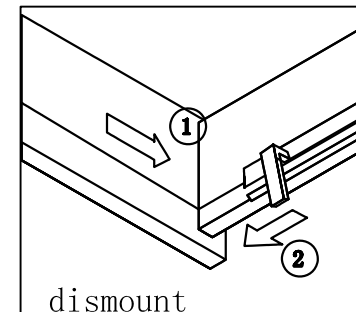

.Professional installation recommended.

**PACKING LIST**

1. Main cabinet

2. Mirror

3. Basin

4. Pop up+Drain pipe

5. Faucet

6. Install screw

**REQUIRED TOOLS****DRAWER SLIDER ATTACHMENT AND DETACHMENT****INSTALLATION AND ADJUSTION OF HINGE**

SKU : MS-555

SIZE:900x460x860

**PROHIBIT COPY**