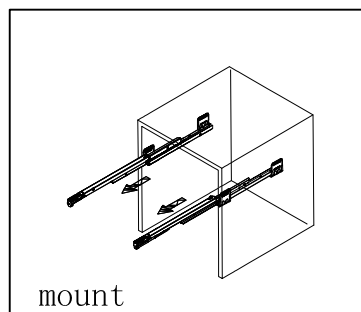

.Professional installation recommended.

**PACKING LIST**

1. Main cabinet

2. Mirror

3. Basin

4. Pop up+Drain pipe

5. Faucet

6. Install screw

**REQUIRED TOOLS****DRAWER SLIDER ATTACHMENT AND DETACHMENT****INSTALLATION AND ADJUSTION OF HINGE**

SKU : MS-555

SIZE:900x460x860

**PROHIBIT COPY**