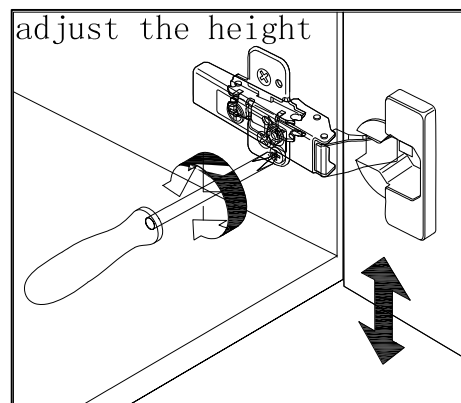

.Professional installation recommended.

**PACKING LIST**

1. Main cabinet

2. Mirror

3. Basin

4. Pop up+Drain pipe

5. Faucet

6. Install screw

**REQUIRED TOOLS****DRAWER SLIDER ATTACHMENT AND DETACHMENT****INSTALLATION AND ADJUSTION OF HINGE**

SKU : MS-555

SIZE:900x460x860

**PROHIBIT COPY**