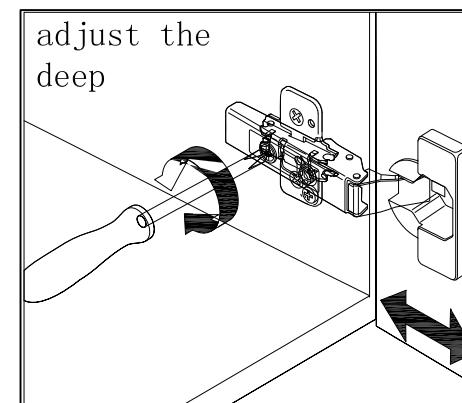

.Professional installation recommended.

**PACKING LIST**

1. Main cabinet

2. Mirror

3. Basin

4. Pop up+Drain pipe

5. Faucet

6. Install screw

**REQUIRED TOOLS****DRAWER SLIDER ATTACHMENT AND DETACHMENT****INSTALLATION AND ADJUSTION OF HINGE**

SKU : MS-555

SIZE:900x460x860

**PROHIBIT COPY**