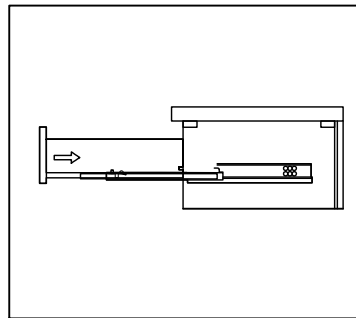

.Professional installation recommended.

**PACKING LIST**

1. Main cabinet

2. Mirror

3. Basin

4. Pop up+Drain pipe

5. Faucet

6. Install screw

**REQUIRED TOOLS****DRAWER SLIDER ATTACHMENT AND DETACHMENT****INSTALLATION AND ADJUSTION OF HINGE**

SKU : MS-555

SIZE:900x460x860

**PROHIBIT COPY**