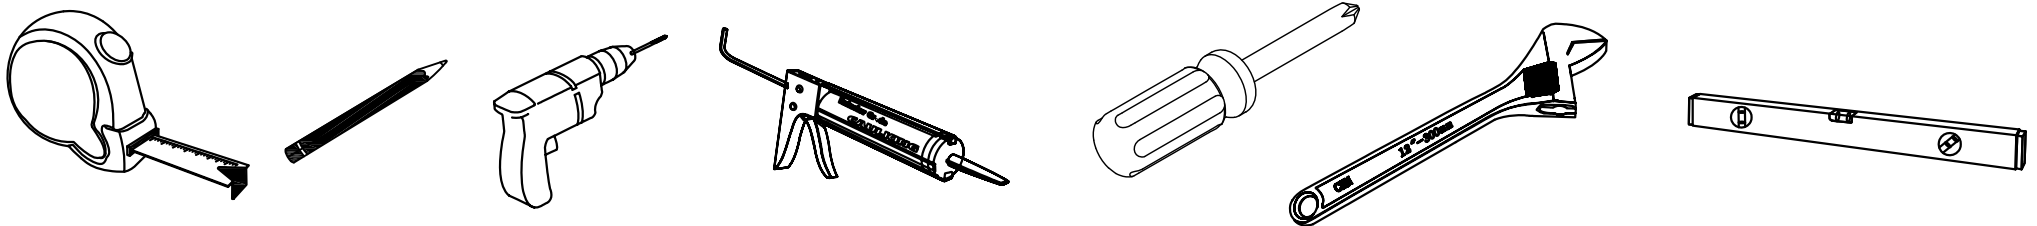

.Professional installation recommended.

**PACKING LIST**

1. Main cabinet

2. Mirror

3. Basin

4. Pop up+Drain pipe

5. Faucet

6. Install screw

**REQUIRED TOOLS****DRAWER SLIDER ATTACHMENT AND DETACHMENT****INSTALLATION AND ADJUSTION OF HINGE**

SKU : MS-555

SIZE:900x460x860

**PROHIBIT COPY**