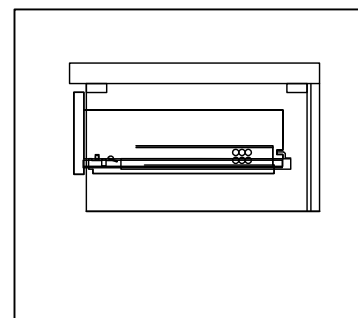

.Professional installation recommended.

**PACKING LIST**

1. Main cabinet

2. Mirror

3. Basin

4. Pop up+Drain pipe

5. Faucet

6. Install screw

**REQUIRED TOOLS****DRAWER SLIDER ATTACHMENT AND DETACHMENT****INSTALLATION AND ADJUSTION OF HINGE**

SKU : MS-555

SIZE:900x460x860

**PROHIBIT COPY**