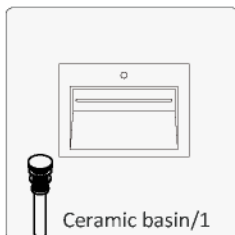

VINNOVA

FASHION BATHROOM LIFE

MODEL : 755028

- Please check your product packaging to make sure the included accessories are in the “list of standard accessories”. If any parts are missing, please contact your local dealer immediately.
- Do not allow any sharp objects to come in contact with the cabinet, as it will scratch the surface.
- Continuous and prolonged exposure to direct sunlight may cause discoloration to the wood.
- Do not put any hot appliances directly on or near the cabinet.
- Please avoid using cleaning products that contain bleach or ammonia.
- Wood surfaces should only be cleaned with wood care products such as soapy water or furniture polish.

INSTALLATION

MAIN BODY PARTS

INSTALLATION PARTS

ERECTING TOOL

INSTALL, REMOVE, ADJUST OF TOP FAST LOADING HINGE

INSTALLATION INSTRUCTIONS