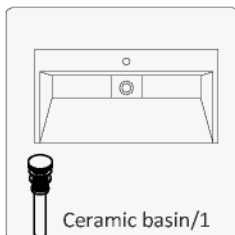

VINNOVA

FASHION BATHROOM LIFE

MODEL: 755036

- Please check your product packaging to make sure the included accessories are in the “list of standard accessories”. If any parts are missing, please contact your local dealer immediately.
- Do not allow any sharp objects to come in contact with the cabinet, as it will scratch the surface.
- Continuous and prolonged exposure to direct sunlight may cause discoloration to the wood.
- Do not put any hot appliances directly on or near the cabinet.
- Please avoid using cleaning products that contain bleach or ammonia.
- Wood surfaces should only be cleaned with wood care products such as soapy water or furniture polish.

INSTALLATION

MAIN BODY PARTS

INSTALLATION PARTS

ERECTING TOOL

INSTALL, REMOVE, ADJUST OF TOP FAST LOADING HINGE

DRAWER'S ADJUST

INSTALLATION INSTRUCTIONS