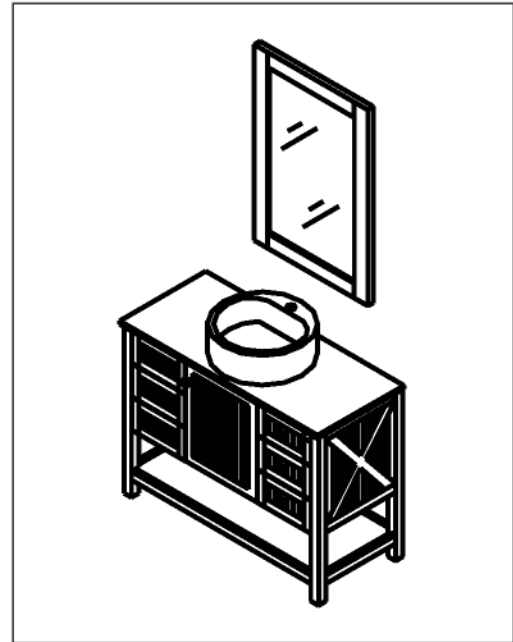

VINNOVA

FASHION BATHROOM LIFE

MODEL: 756042

- Please check your product packaging to make sure the included accessories are in the "list of standard accessories". If any parts are missing, please contact your local dealer immediately.
- Do not allow any sharp objects to come in contact with the cabinet, as it will scratch the surface.
- Continuous and prolonged exposure to direct sunlight may cause discoloration to the wood.
- Do not put any hot appliances directly on or near the cabinet.
- Please avoid using cleaning products that contain bleach or ammonia.
- Wood surfaces should only be cleaned with wood care products such as soapy water or furniture polish.

INSTALLATION

MAIN BODY PARTS

INSTALLATION PARTS

ERECTING TOOL

INSTALL, REMOVE, ADJUST OF TOP FAST LOADING HINGE

DRAWER'S ADJUST

INSTALLATION INSTRUCTIONS