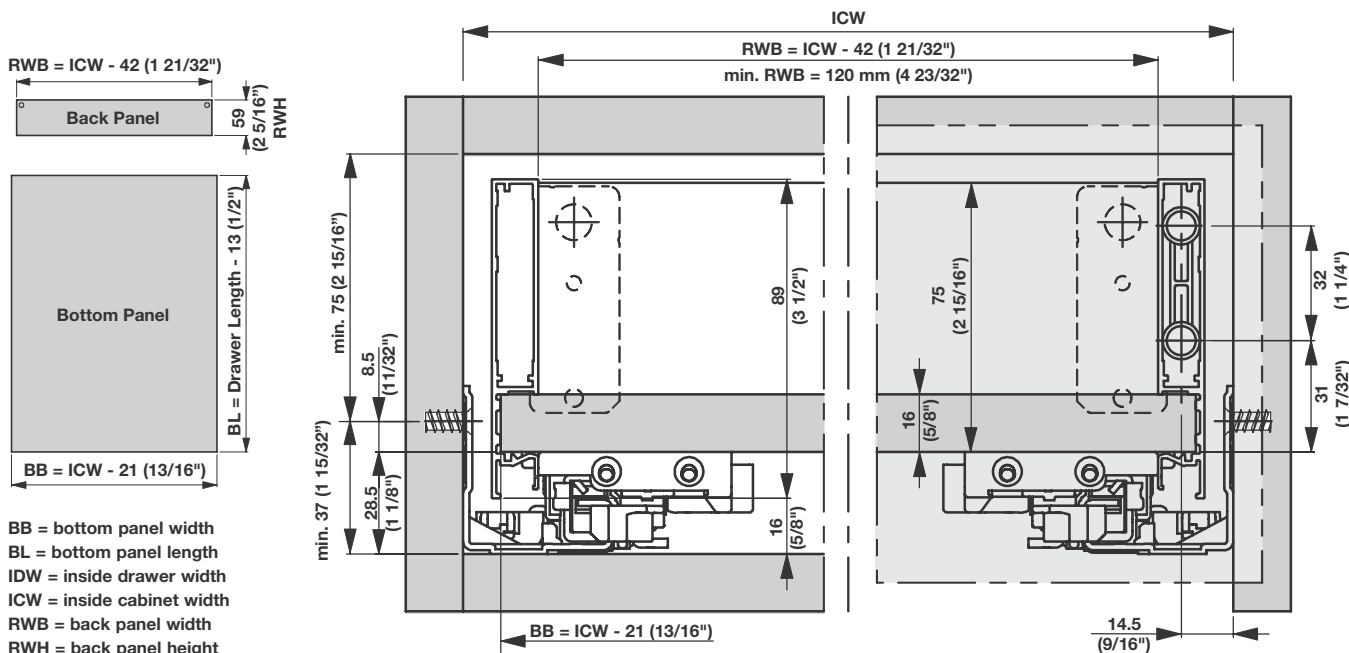

soft&silent)))

C Vionaro H89

Side height: 89 mm (3 1/2")

Material: Steel

Drawer Length	Silver Gray	Graphite	White
381 (15")	550.41.539	550.41.339	550.41.739
457 (18")	550.41.546	550.41.346	550.41.746
533 (21")	550.41.554	550.41.354	550.41.753

Note

Vionaro only works with Dynapro 16 2-D.

D Dynapro, required

Material: Steel; Finish: zinc-plated

Drawer Length DL	Min. Installation Depth X	Max. Installation Depth	Item No.
381 (15")	403 (15 7/8")	446 (17 9/16")	433.19.440
457 (18")	479 (18 27/32")	522 (20 9/16")	433.19.447
533 (21")	555 (21 27/32")	598 (23 17/32")	433.19.455

8

BB = bottom panel width
 BL = bottom panel length
 IDW = inside drawer width
 ICW = inside cabinet width
 RWB = back panel width
 RWH = back panel height

Grass Vionaro Drawer System

- The complete drawer system for modern cabinetry
- 90° straight corners and sides
- Slim 13 mm (1/2") side width
- Integrated height and side adjustment, tilt adjustment at back
- Tool free assembly
- Maximum drawer width 48"
- For face frame and frameless cabinets
- Optional 4D depth adjustment
- For use only with Dynapro concealed undermount slides

soft&silent)))

C Vionaro H185

Side height: 185 mm (7 1/4")

Material: Steel

Drawer Length	Silver Gray	Graphite	White
381 (15")	550.43.539	550.43.339	550.43.739
457 (18")	550.43.546	550.43.346	550.43.746
533 (21")	550.43.554	550.43.354	550.43.753